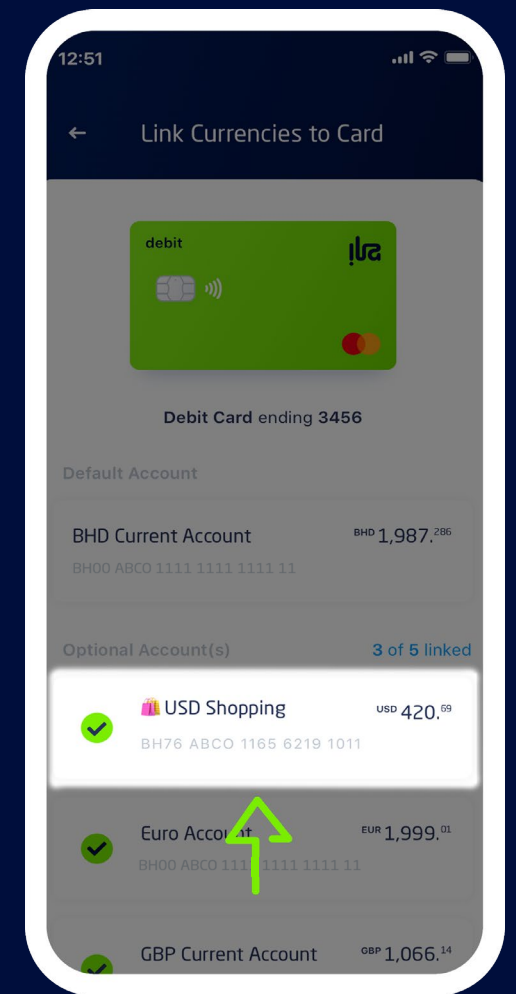

How to Link a foreign currency to your card

+973 17123456
www.ilabank.com

Select the card you want to link foreign currencies to

Tap on 'Link currencies to card'

Select a currency to link to your card