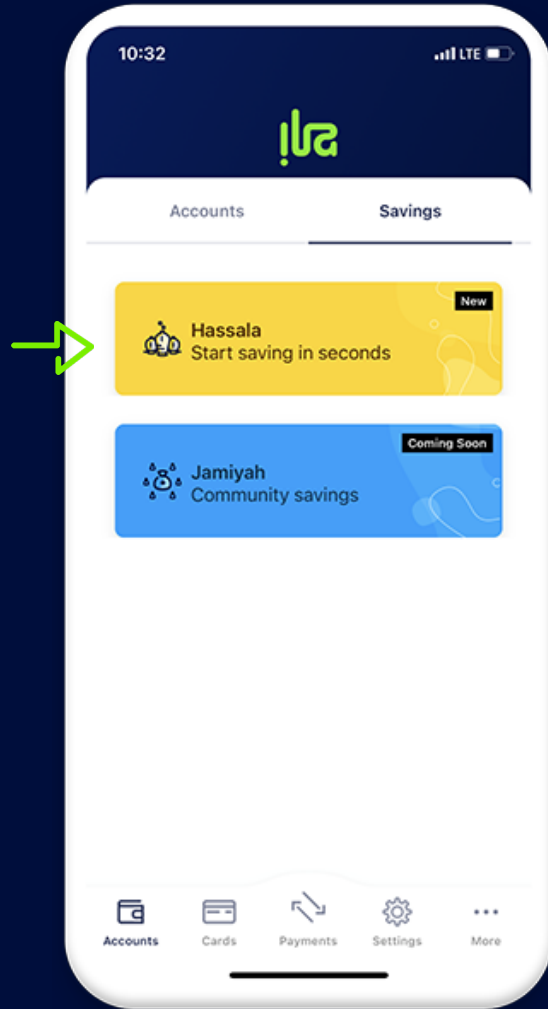

How to Open a Hassala Account

+973 17123456
www.ilabank.com

Select the 'Savings' tab on your overview screen, then tap on 'Hassala'

Tap on 'Create a new Hassala', then choose a name, description and an icon