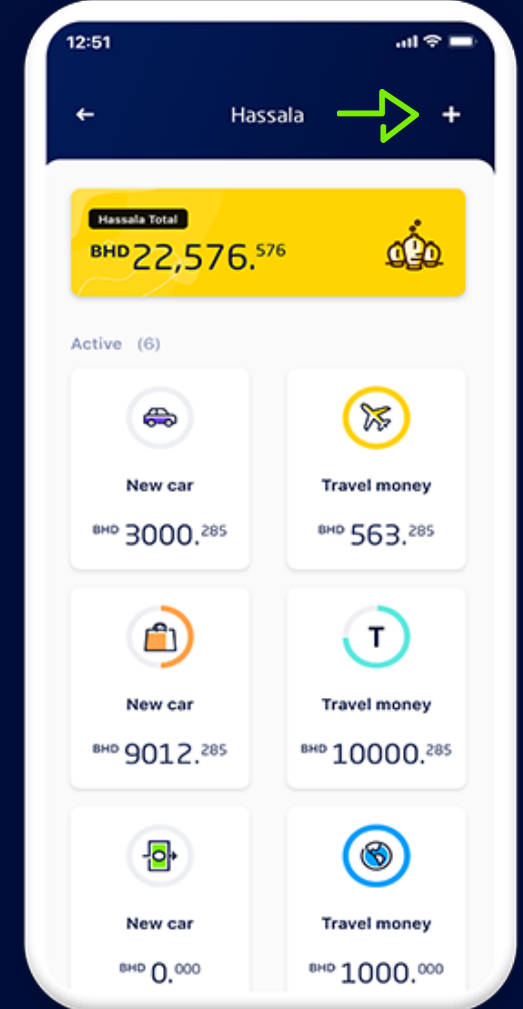

How to Open a Hassala Account

+973 17123456
www.ilabank.com

Select the 'Savings' tab on your overview screen, then tap on 'Hassala'

Tap on 'Create a new Hassala', then choose a name, description and an icon

Add money from your ila accounts