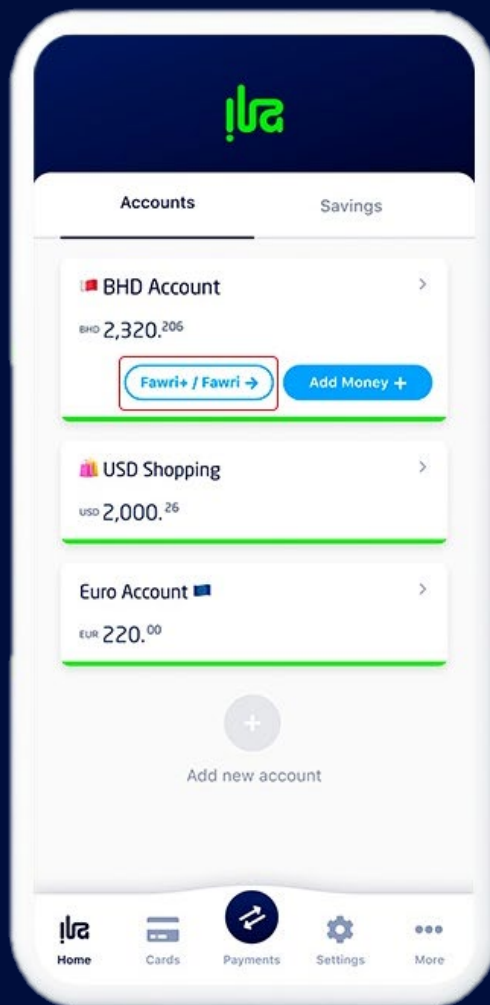

# How to Transfer using mobile number

+973 17123456  
[www.ilabank.com](http://www.ilabank.com)

Tap on Fawri+ / Fawri

Type a phone number or select one from your contacts

Select an account to transfer to, and that's it!