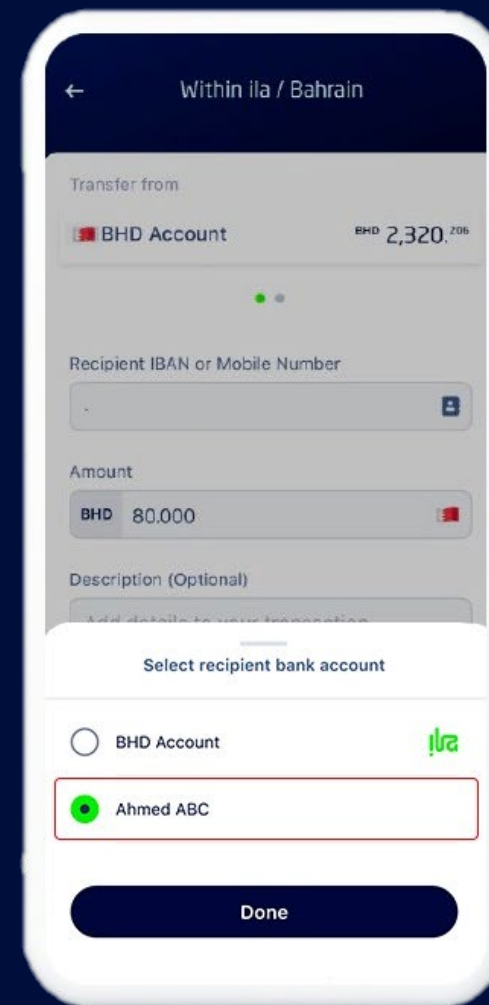

# How to Transfer using mobile number

+973 17123456  
[www.ilabank.com](http://www.ilabank.com)

Tap on Fawri+ / Fawri

Type a phone number or select one from your contacts

Select an account to transfer to, and that's it!