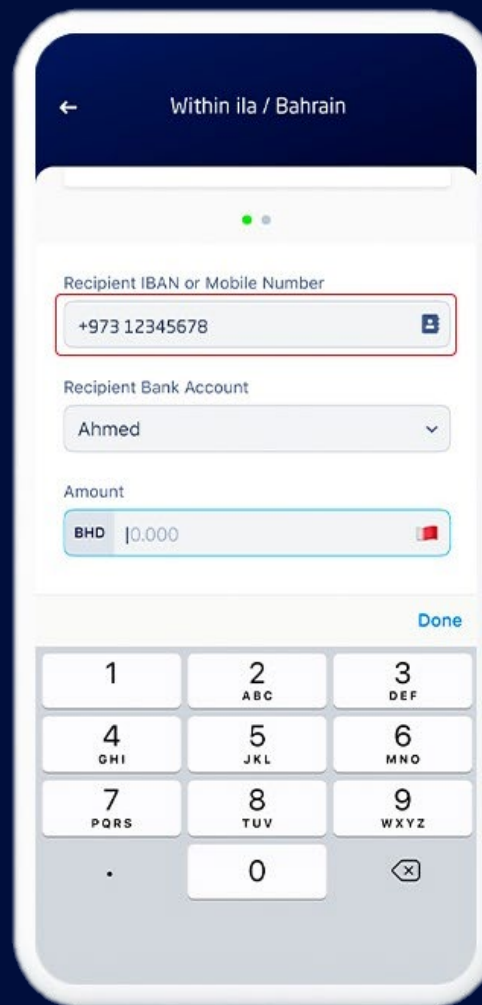

# How to Transfer using mobile number

+973 17123456  
[www.ilabank.com](http://www.ilabank.com)

Tap on Fawri+ / Fawri

Type a phone number or select one from your contacts

Select an account to transfer to, and that's it!