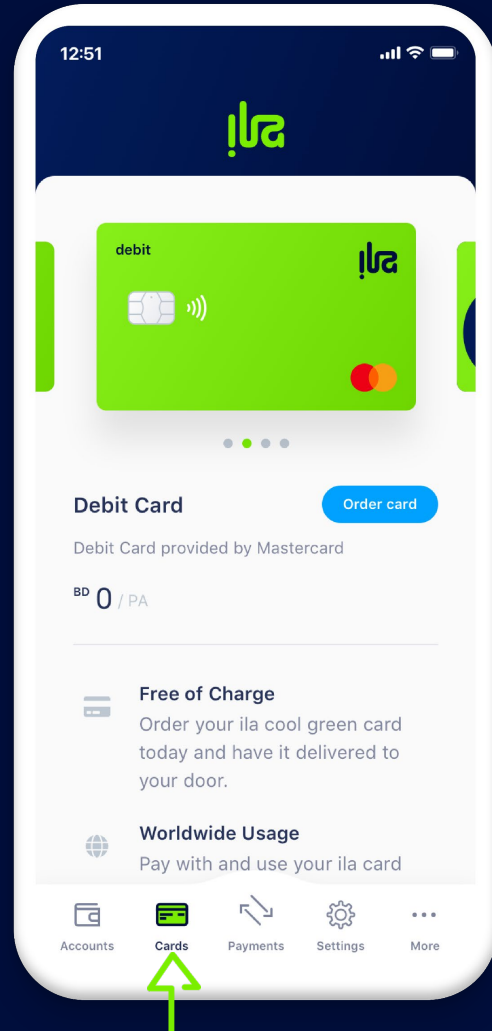

How to Order your physical card

+973 17123456
www.ilabank.com

Select your card

Tap on 'Order Card'

Review your details and tap on
'Confirm Order'