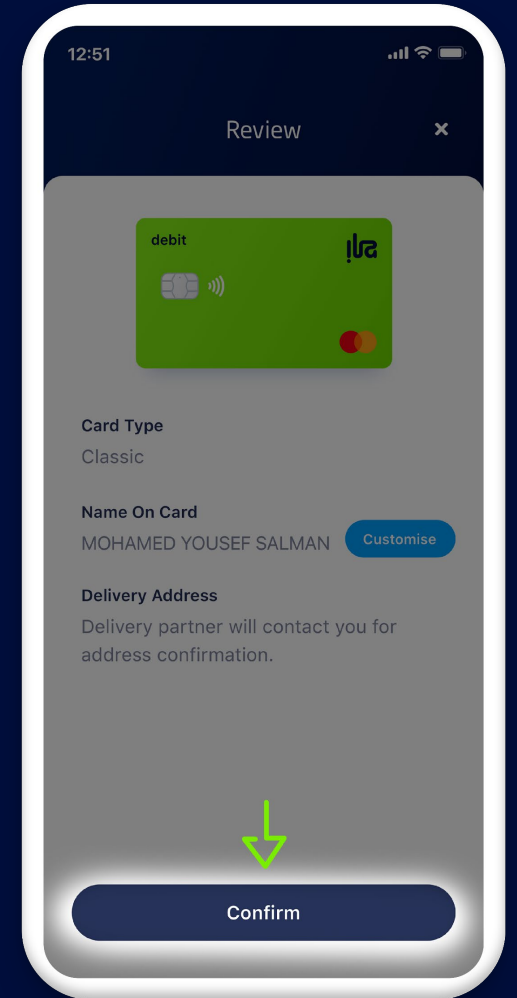

How to Order your physical card

+973 17123456
www.ilabank.com

Select your card

Tap on 'Order Card'

Review your details and tap on
'Confirm Order'