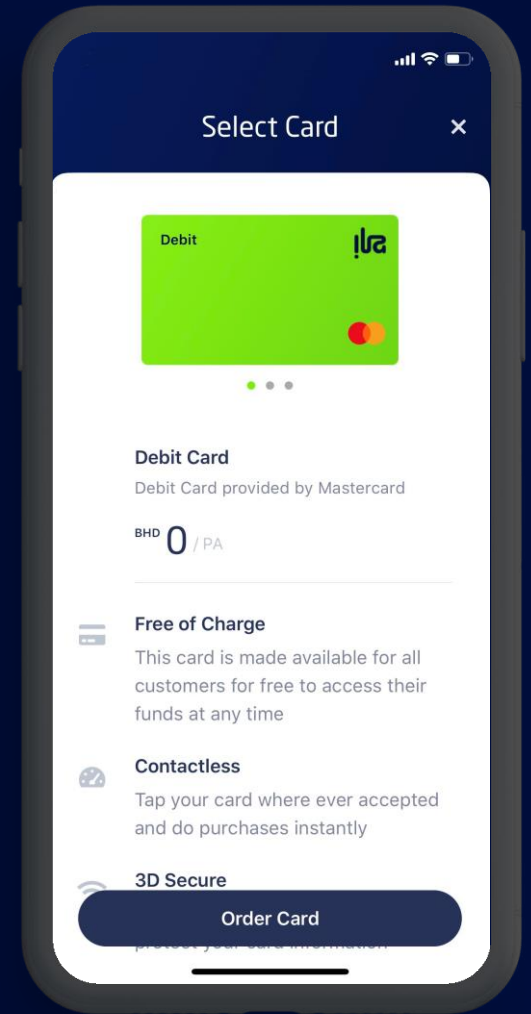

# How to Order your physical card

+973 1712346  
[www.ilabank.com](http://www.ilabank.com)

Select your virtual card

Tap on the plus sign

Tap on 'Order Card' and review  
your details