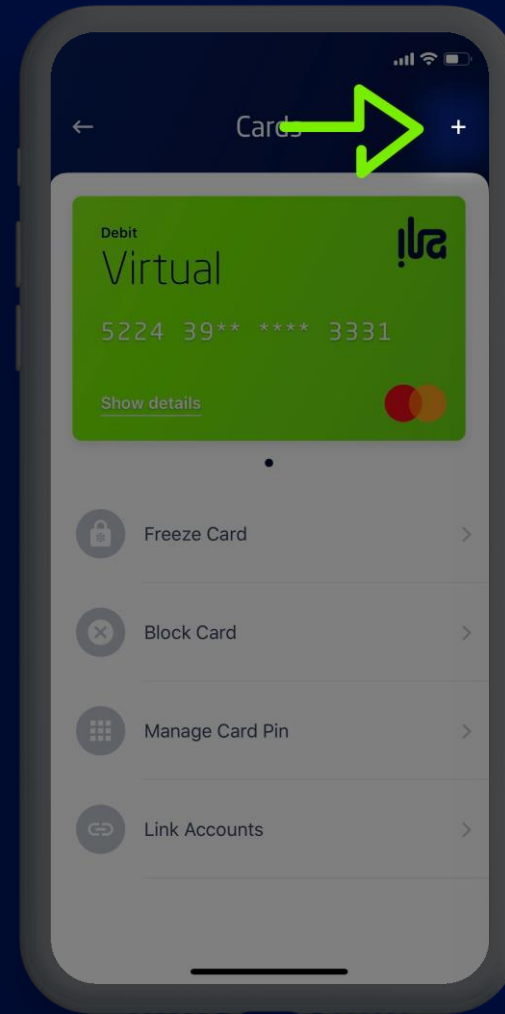

# How to Order your physical card

+973 1712346  
[www.ilabank.com](http://www.ilabank.com)

Select your virtual card

Tap on the plus sign

Tap on 'Order Card' and review  
your details