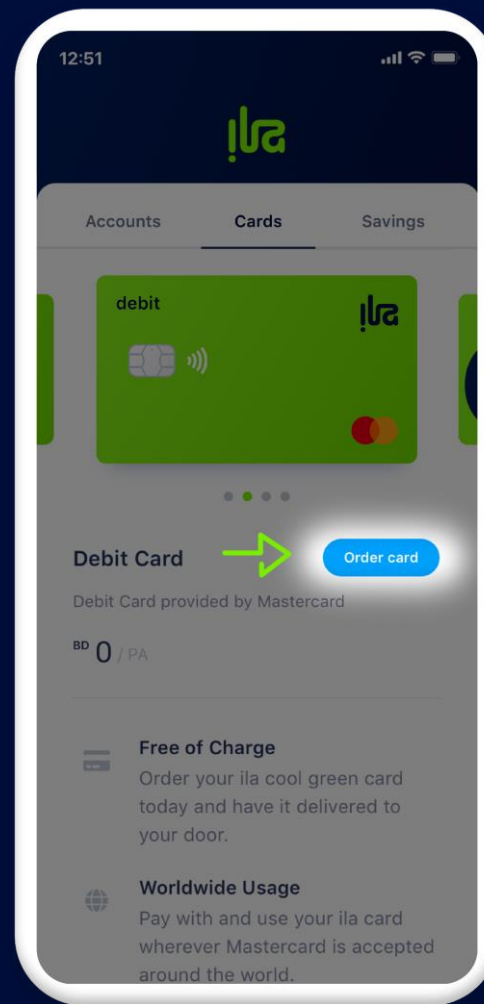

How to Order your physical card

+973 17123456
www.ilabank.com

Select your card

Tap on 'Order Card'

Review your details and tap on
'Confirm Order'