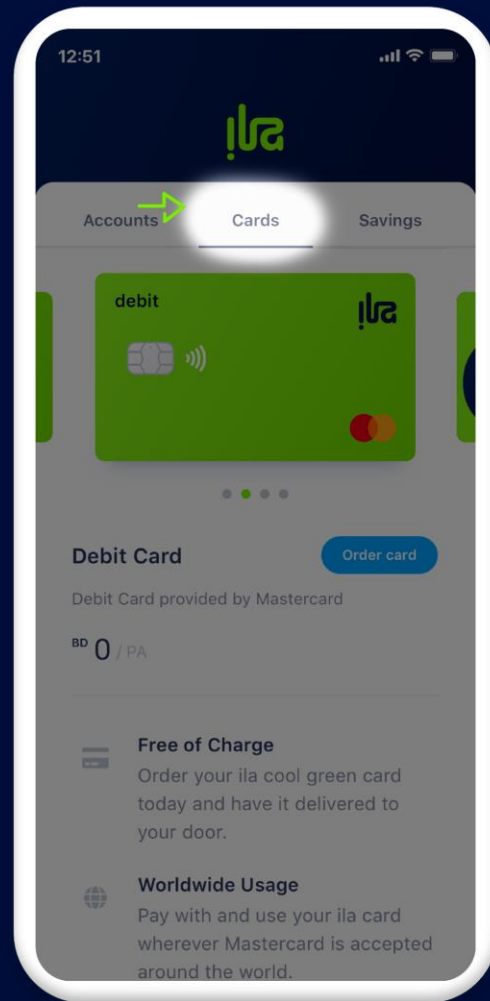

How to Order your physical card

+973 17123456
www.ilabank.com

Select your card

Tap on 'Order Card'

Review your details and tap on
'Confirm Order'