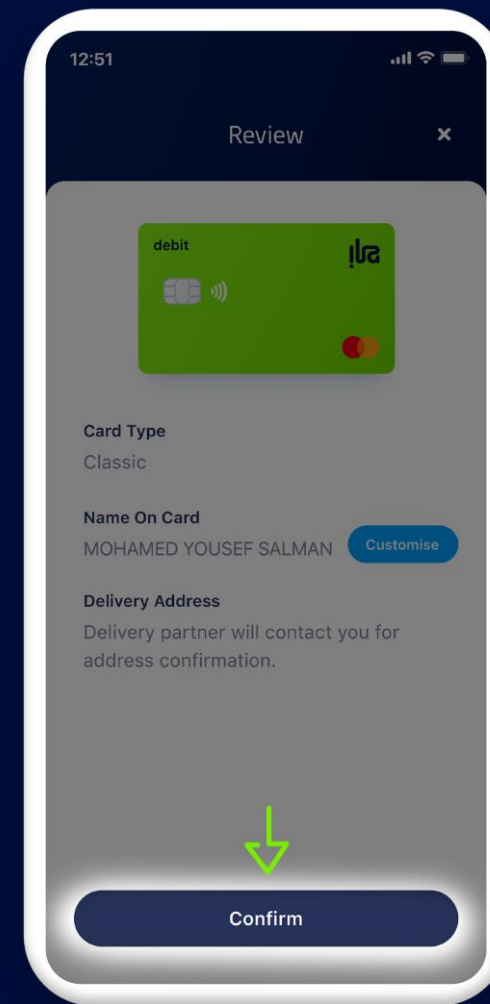

How to Order your physical card

+973 17123456
www.ilabank.com

Select your card

Tap on 'Order Card'

Review your details and tap on
'Confirm Order'