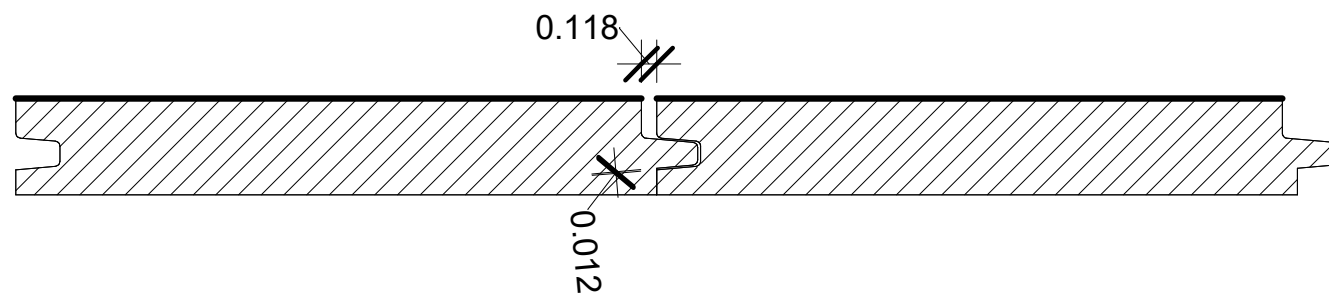

DETAIL A

Dimensions .306 & .194 are to a sharp corner not to required radius

DETAIL B

Dimensions .307 & .206 are to a sharp corner not to required radius

4/4 Siding (0.75"x5")  
Red Oak Tongue &  
Groove

SKU  
**AW-TG-ROAK-4**

Scale	1:1
Format	A4
Date	08/04/23