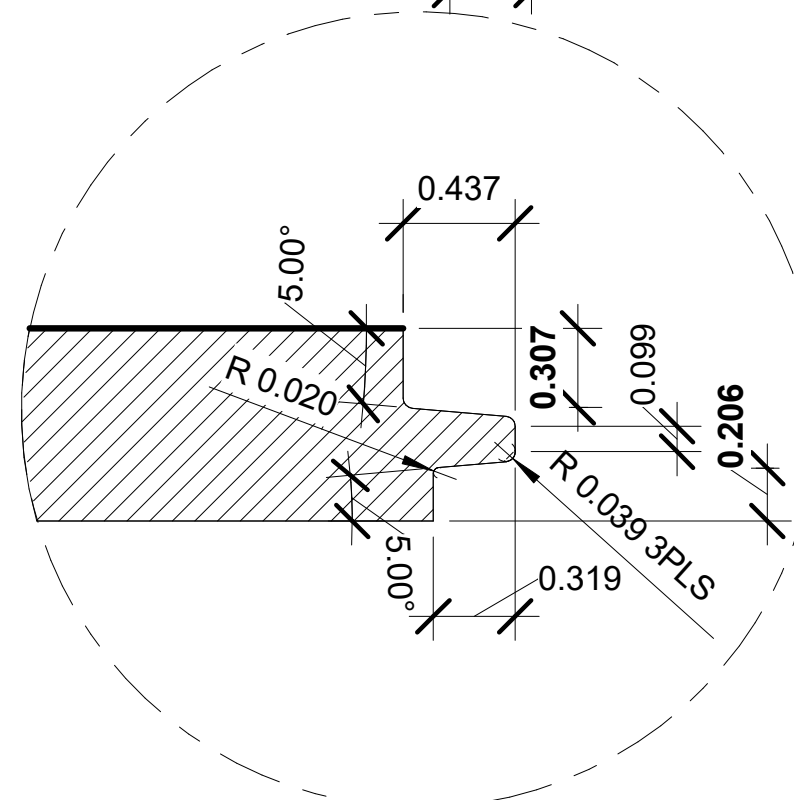

DETAIL A

Dimensions .306 & .194 are to a sharp corner not to required radius

DETAIL B

Dimensions .307 & .206 are to a sharp corner not to required radius

4/4 Siding (0.75"x5")  
Red Oak Tongue &  
Groove

SKU  
**AW-TG-ROAK-4**

Scale	1:1
Format	A4
Date	08/04/23