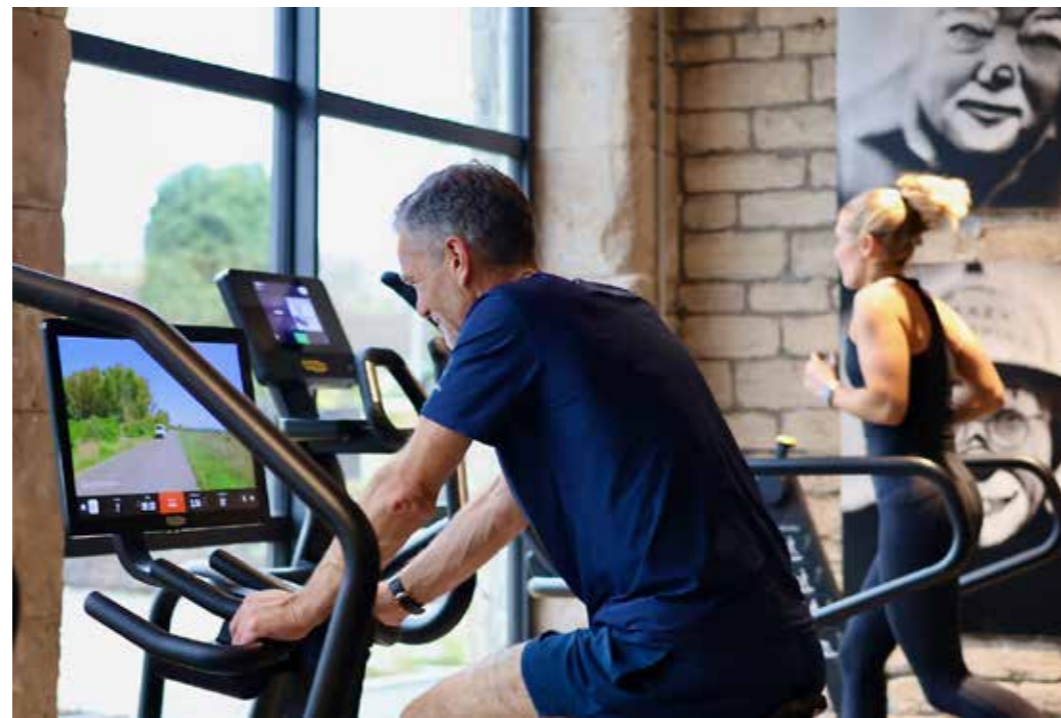

If you're just starting out, freelancing, or looking for flexibility, we also offer dedicated desks or join the daily hubbub from one to five days a week co-working membership, in The Club Room.

Ultra fast broadband, members tea & coffee bars, access to phone booths and quiet meeting pods, and free on-site parking come as standard on any package. For full time studio members, Glove Dipper outdoor cold-water swimming and Holt Tennis Club membership, and Studio Members Private Gym membership are included.

## HEALTH & WELLNESS

Kick-start your creativity or soothe stress levels by making use of any of the health activities available at Glove Factory Studios. Glove Dipper cold-water outdoor swimming club and the Studio Members Private Gym memberships are included with any full time studio membership package.