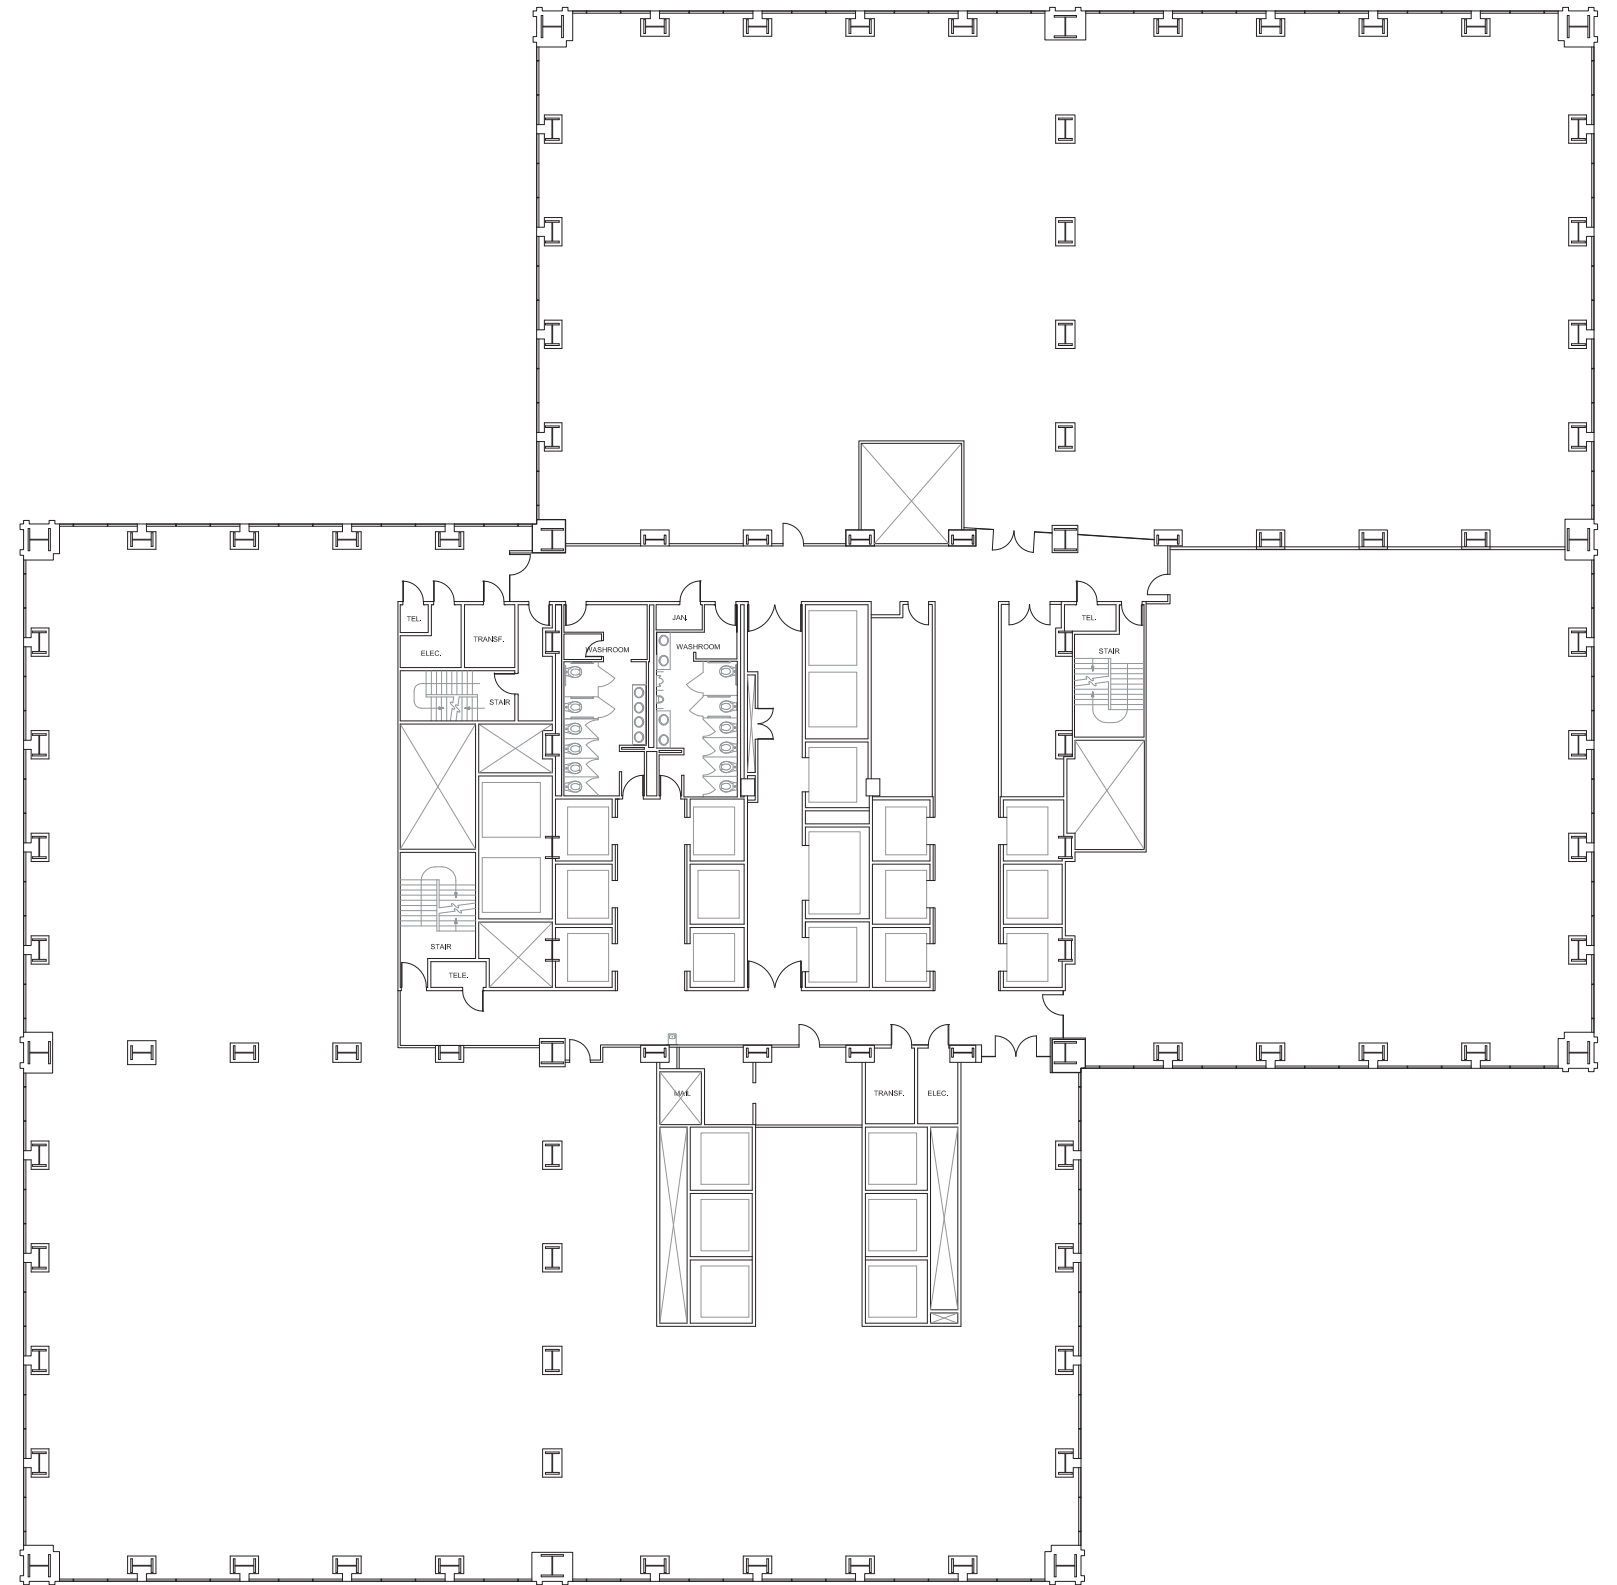

Typical Floor Plate

40,000 RSF

telos

NIKKI KERN
nkern@telosgroupllc.com
312.477.2945

JAMEY DIX
jdix@telosgroupllc.com
312.477.2944

JD PARCHETA
jdparcheta@telosgroupllc.com
312.477.2957