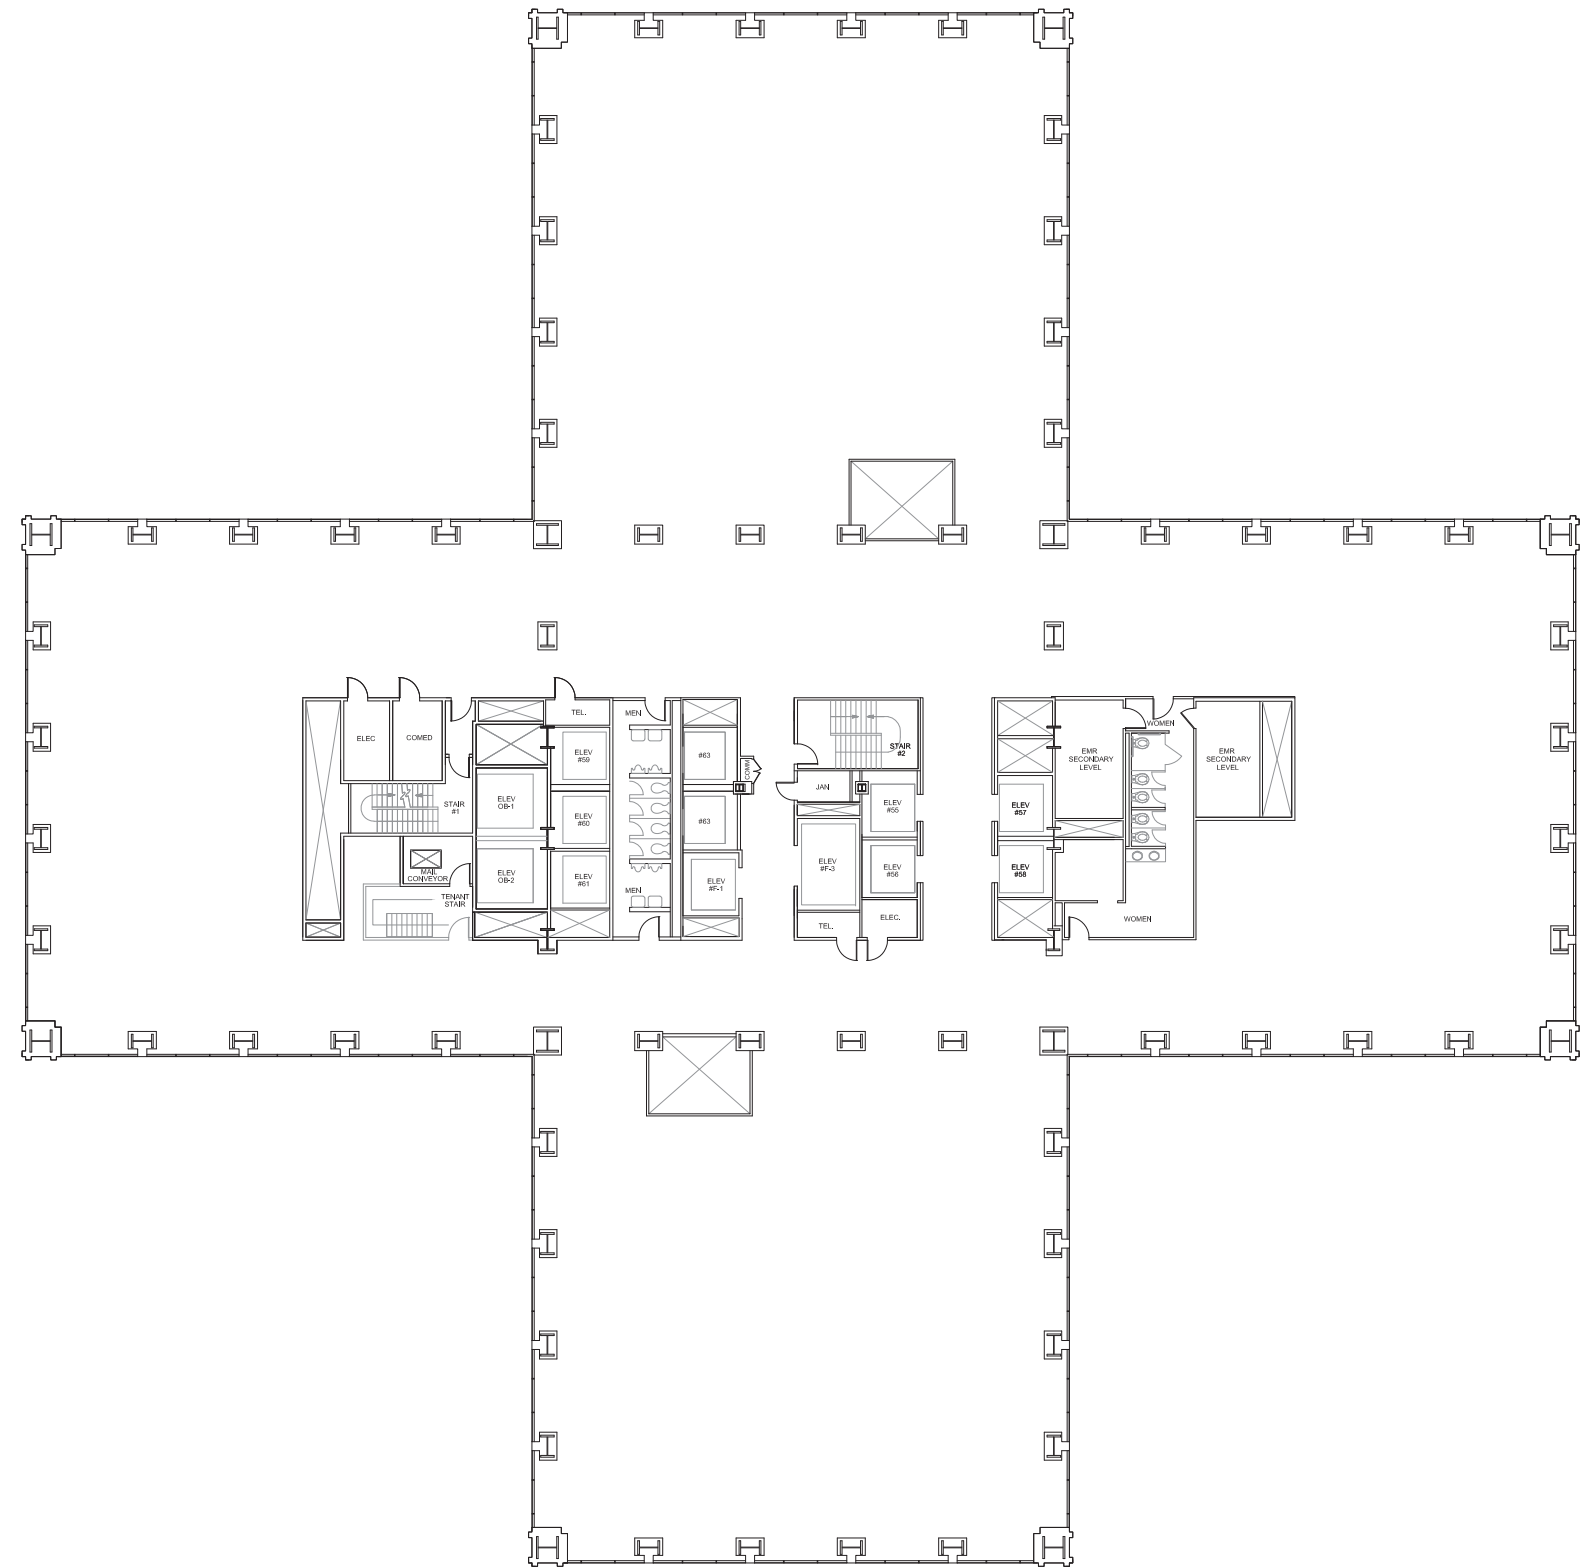

Typical Floor Plate

11,000 RSF

NIKKI KERN
nkern@telosgroupllc.com
312.477.2945

JAMEY DIX
jdix@telosgroupllc.com
312.477.2944

JD PARCHETA
jdparcheta@telosgroupllc.com
312.477.2957

Typical Floor Plate

30,000 RSF