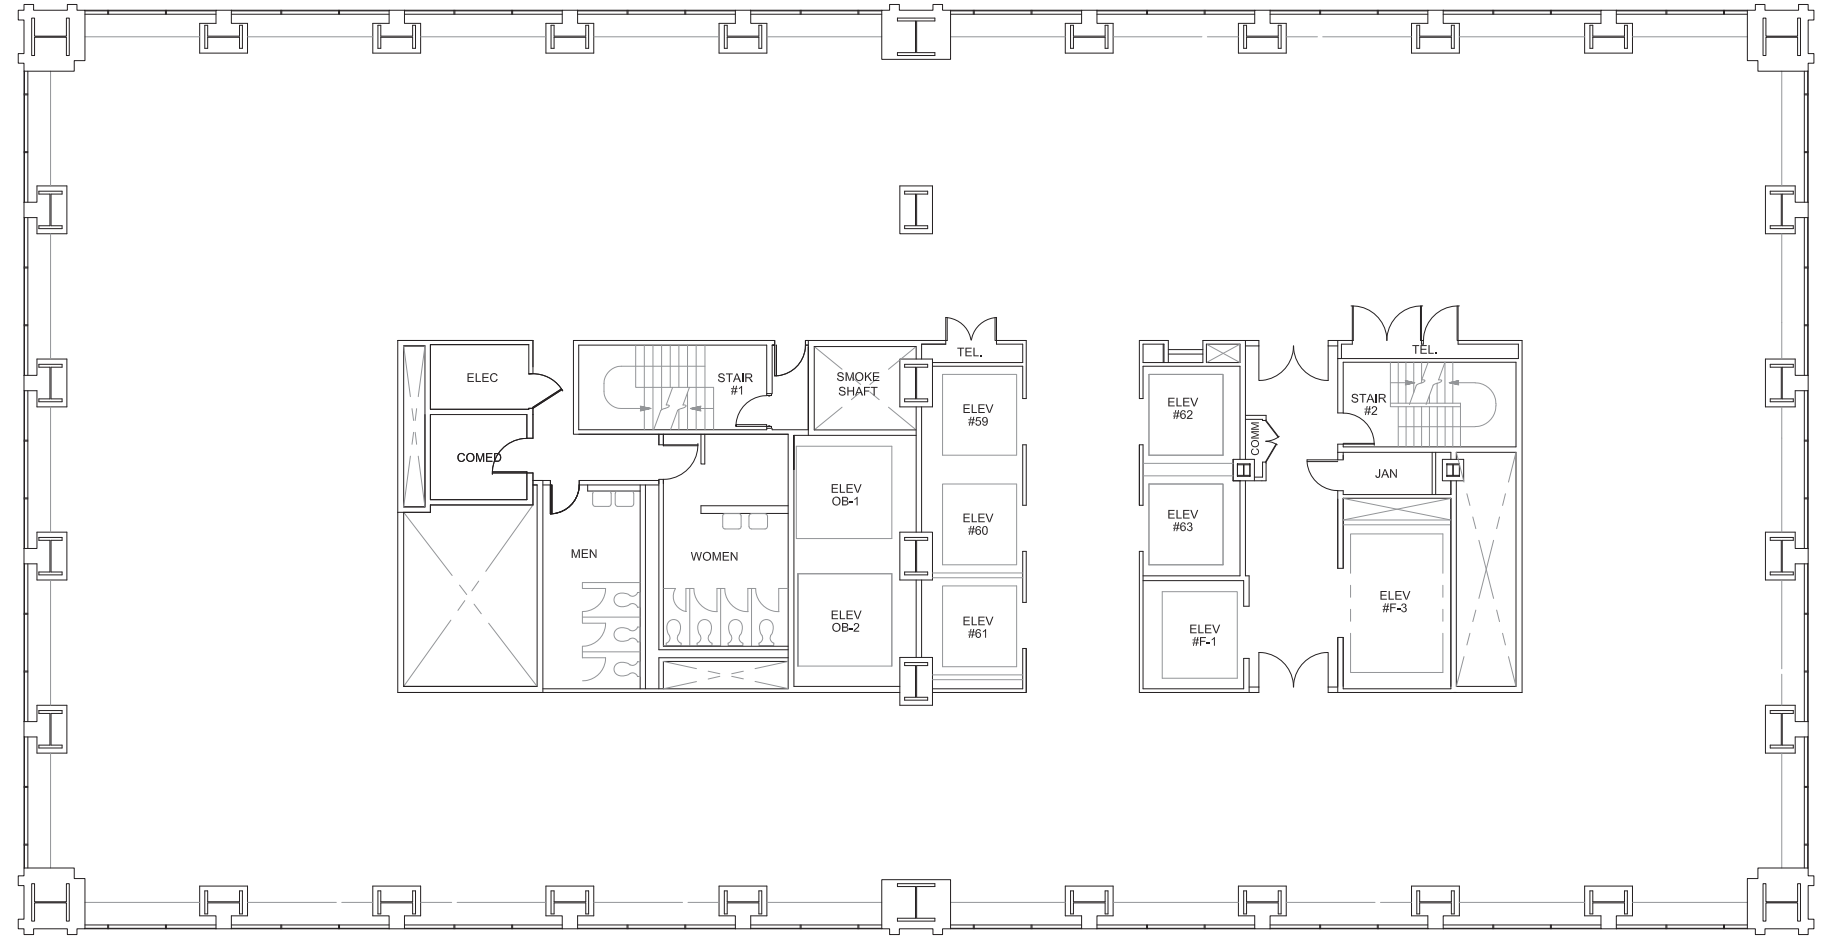

Typical Floor Plate

11,000 RSF

NIKKI KERN
nkern@telosgroupllc.com
312.477.2945

JAMEY DIX
jdix@telosgroupllc.com
312.477.2944

JD PARCHETA
jdparcheta@telosgroupllc.com
312.477.2957

Typical Floor Plate

30,000 RSF