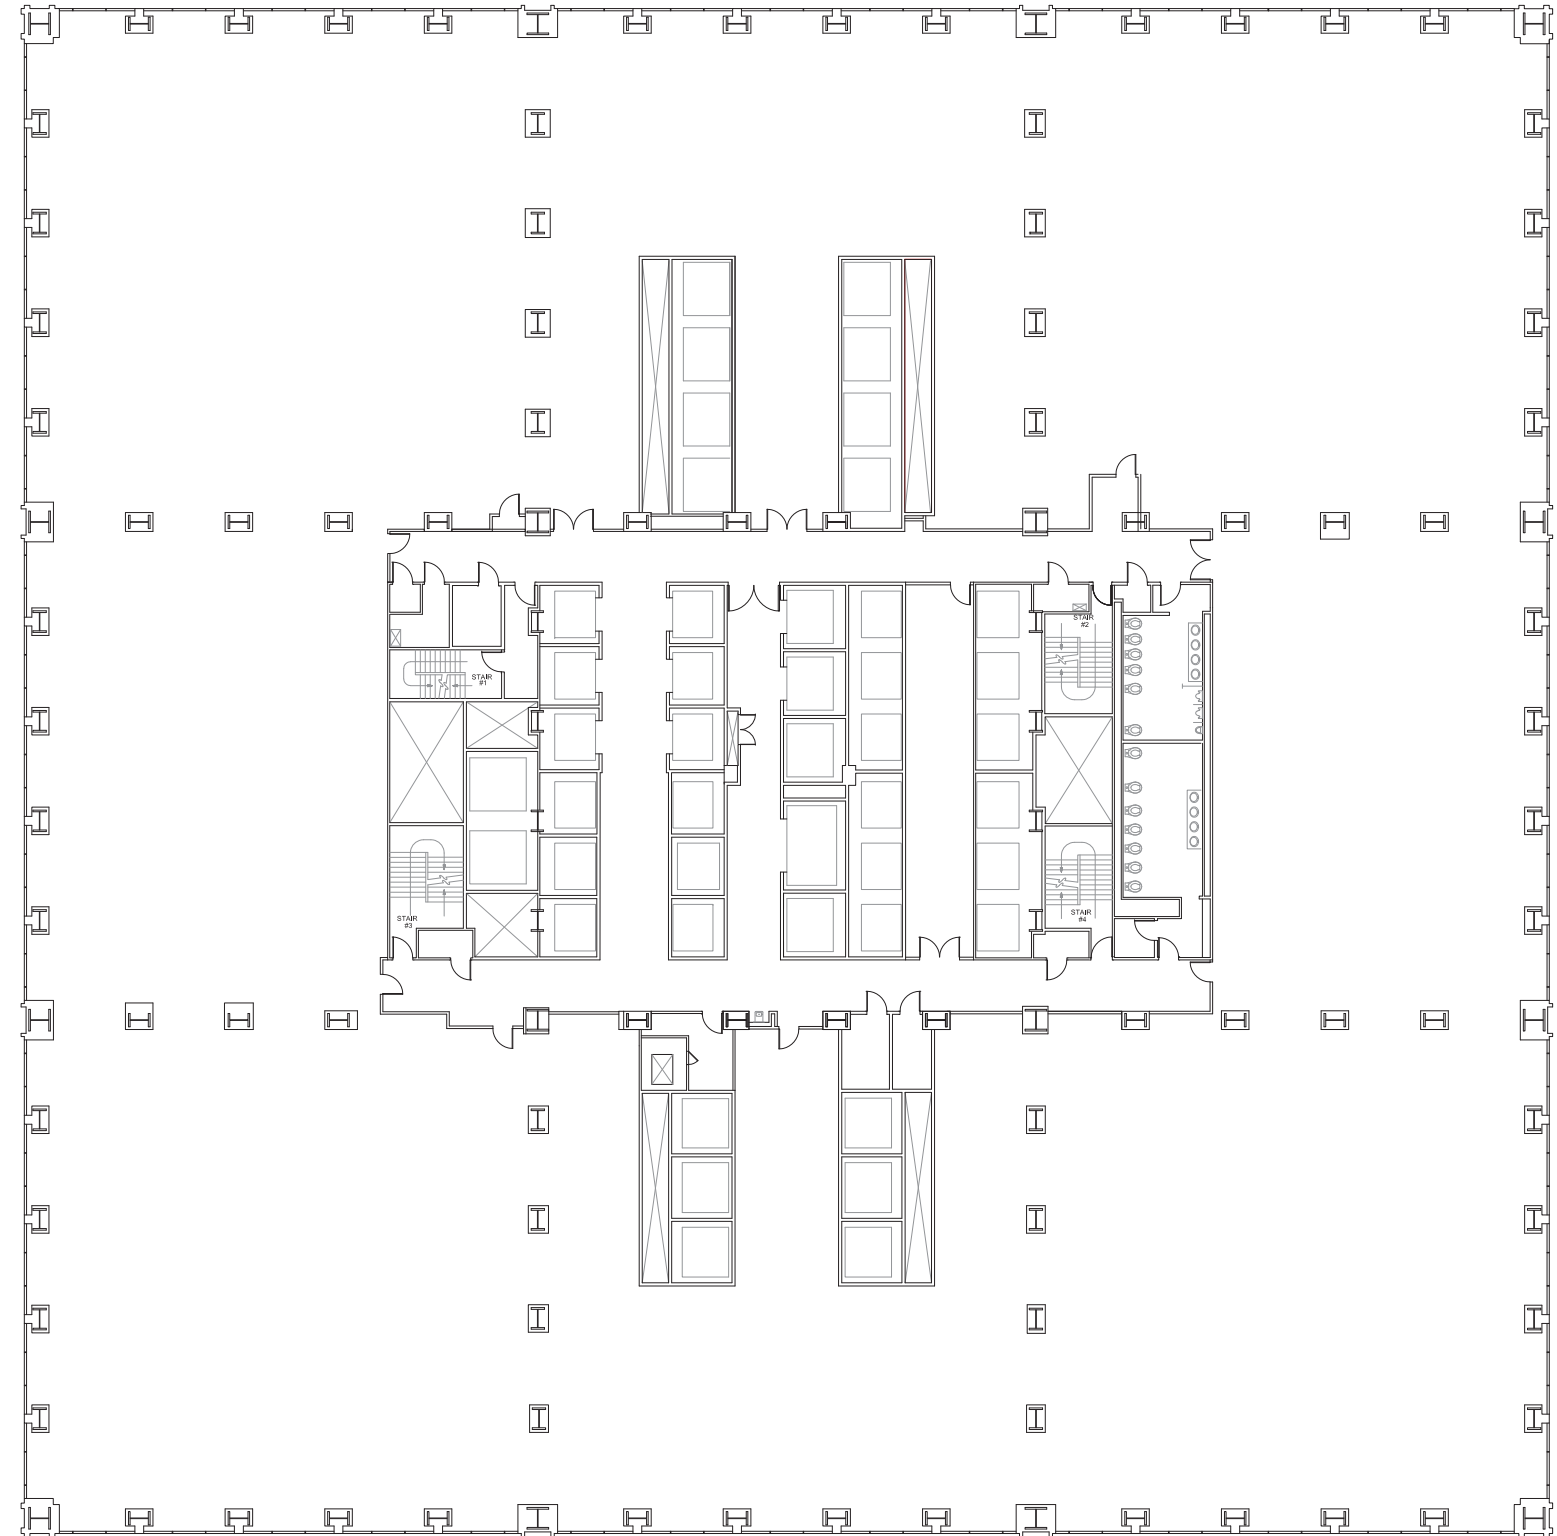

Typical Floor Plate

50,000 RSF

telos

NIKKI KERN
nkern@telosgroupllc.com
312.477.2945

JAMEY DIX
jdix@telosgroupllc.com
312.477.2944

JD PARCHETA
jdparcheta@telosgroupllc.com
312.477.2957