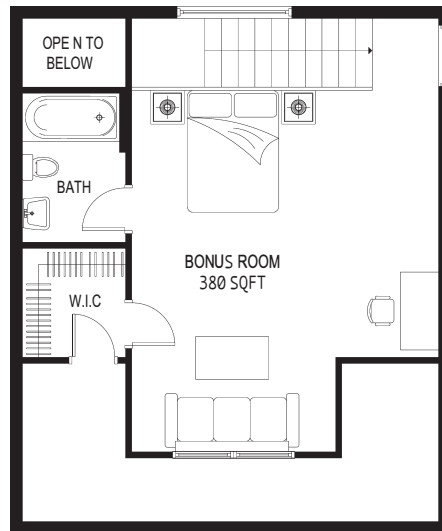

Mountain Dog

BEDS	BATHS	SQFT	LEVELS	WIDTH (FT)	DEPTH (FT)
3	2	2,204	1	66	59

Mountain Dog is a timeless Craftsman-style ranch with a bonus room. The main-level open living area offers plenty of space for family gatherings and conversations in the kitchen. A bonus room above the 2-car garage is the perfect guest room for visitors, with a full bath, walk-in closet, and plenty of privacy.

(828) 774-5720 | info@sundoghomes.com | www.SundogHomes.com

Mountain Dog: Main Level

1,824 ft²

THE DOG
SERIES

Mountain Dog: Bonus Room

380 ft²

Design exclusively offered by Sundog Development Company, LLC a residential development and home building company. Renderings are artist's conception and are not intended to show specific detailing. Due to normal construction tolerances, square footage and room sizes may vary. Model representations, options, and pricing subject to change without notice.