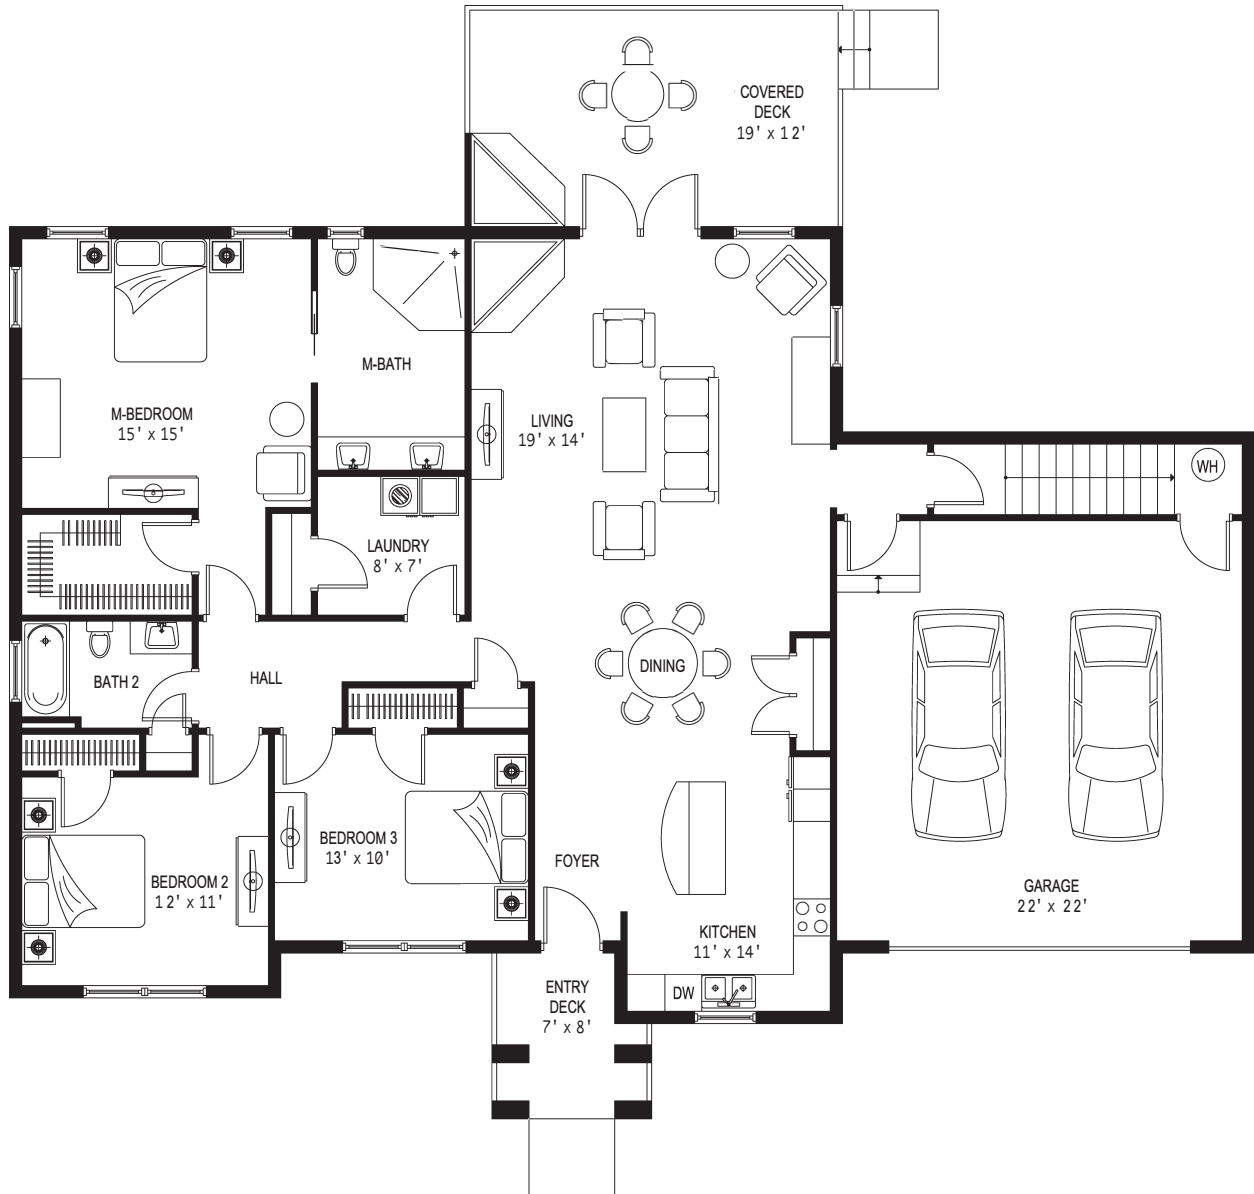

Mountain Dog

BEDS	BATHS	SQFT	LEVELS	WIDTH (FT)	DEPTH (FT)
3	2	2,204	1	66	59

Mountain Dog is a timeless Craftsman-style ranch with a bonus room. The main-level open living area offers plenty of space for family gatherings and conversations in the kitchen. A bonus room above the 2-car garage is the perfect guest room for visitors, with a full bath, walk-in closet, and plenty of privacy.

(828) 774-5720 | info@sundoghomes.com | www.SundogHomes.com

Mountain Dog: Main Level

1,824 ft²

THE DOG
SERIES

Mountain Dog: Bonus Room

380 ft²

Design exclusively offered by Sundog Development Company, LLC a residential development and home building company. Renderings are artist's conception and are not intended to show specific detailing. Due to normal construction tolerances, square footage and room sizes may vary. Model representations, options, and pricing subject to change without notice.