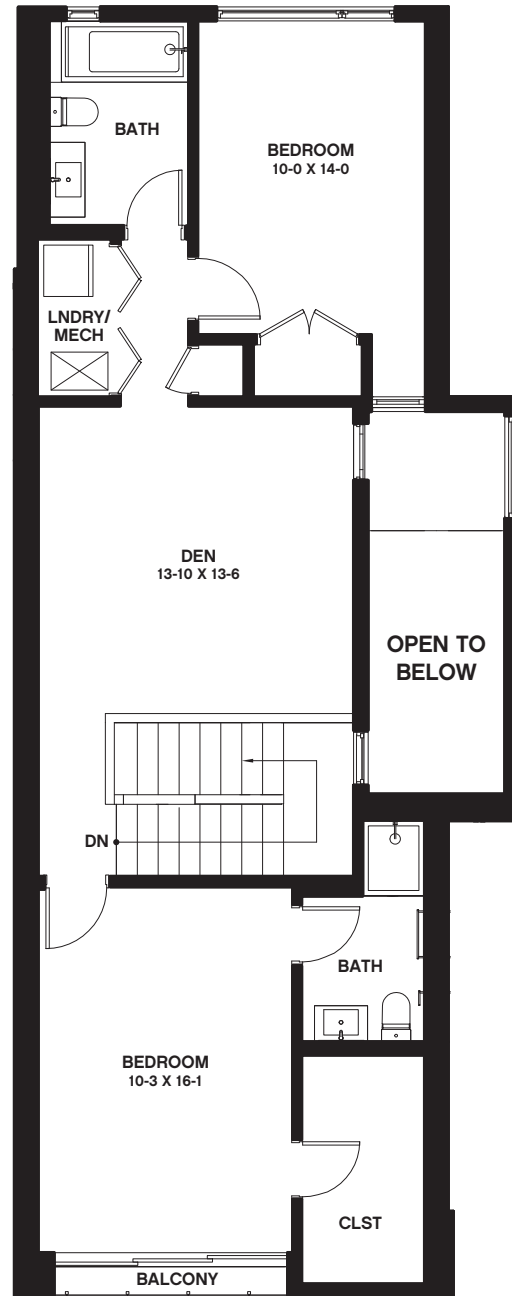

Carriage Homes

Type

Carriage Home C

- 1,610 Interior Sq. Ft.

- 260 Exterior Sq. Ft.

- 2 Full Bathrooms

- 2 Bedrooms

- Garden Space

- Courtyard Access

- 1 Car Attached Private Garage

First Floor

Second Floor