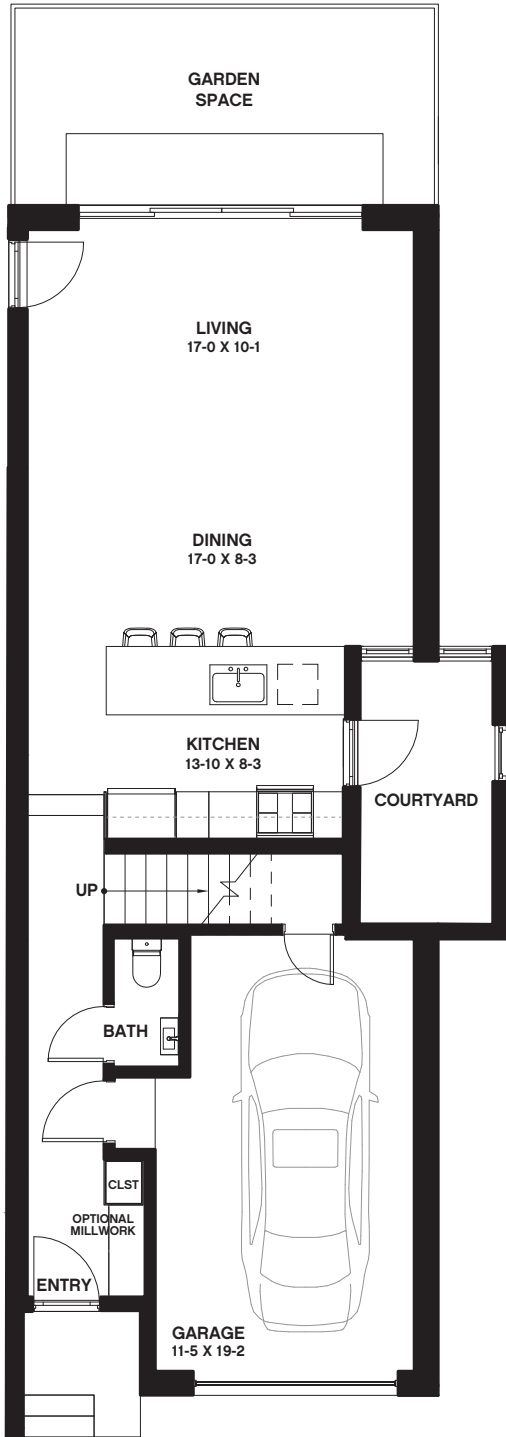

Carriage Homes

Type

Carriage Home C

- 1,610 Interior Sq. Ft.

- 260 Exterior Sq. Ft.

- 2 Full Bathrooms

- 2 Bedrooms

- Garden Space

- Courtyard Access

- 1 Car Attached Private Garage

First Floor

Second Floor