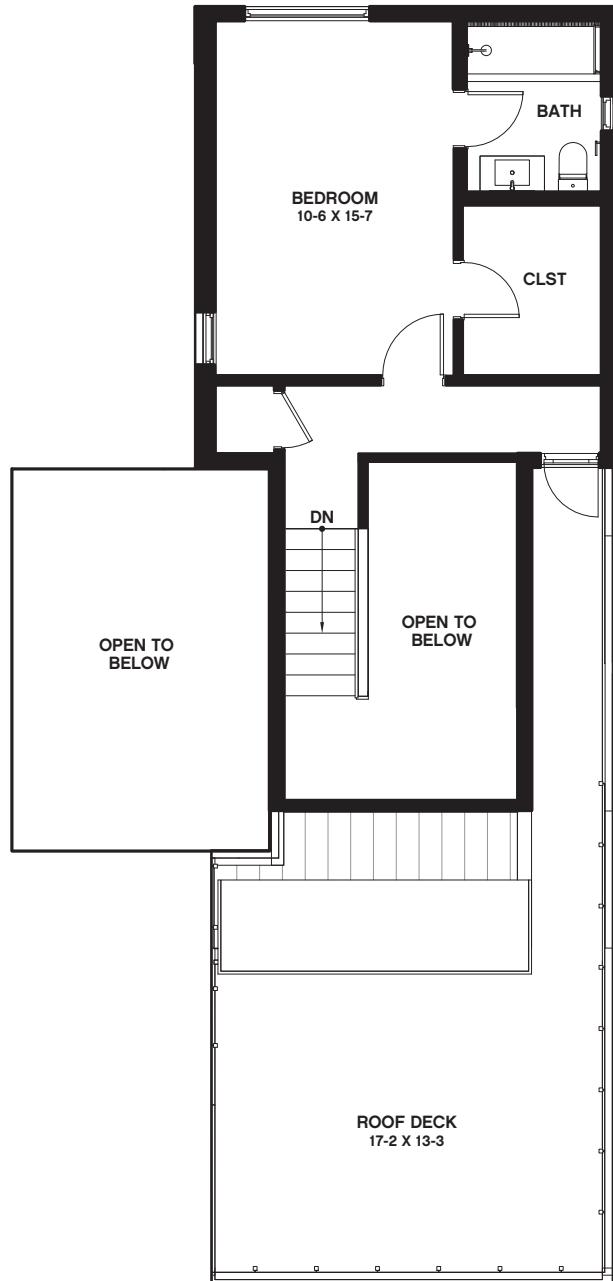

Carriage Homes

Type
Carriage Home C1

- 2,005 Interior Sq. Ft.
- 535 Exterior Sq. Ft.

- 1 Half, 3 Full Bathrooms
- 3 Bedrooms
- Garden Space
- Rooftop Deck
- 1 Car Attached Private Garage

First Floor

Second Floor

Carriage Homes

Third Floor / Roof Deck