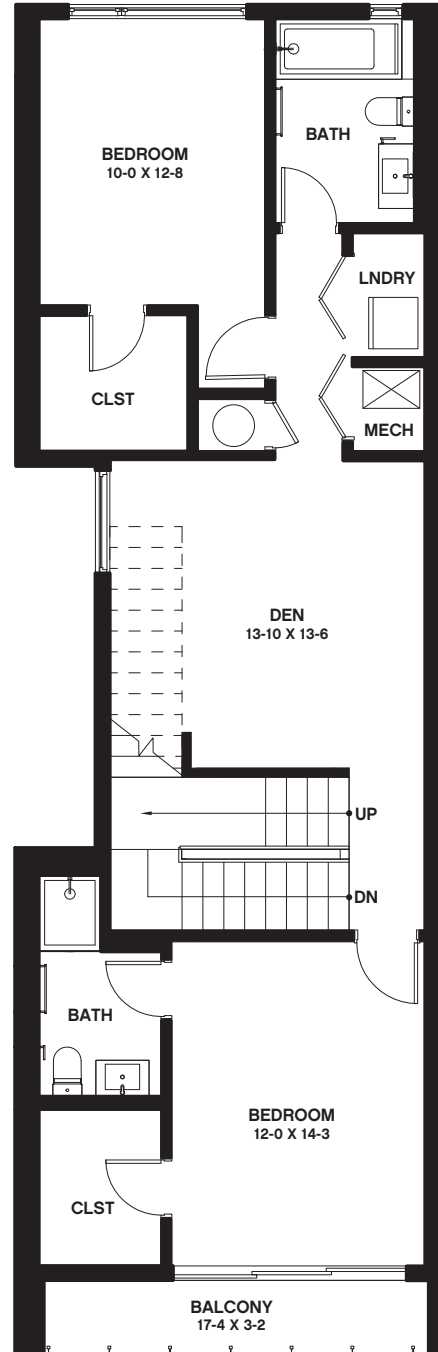

Carriage Homes

Type
Carriage Home C1

- 2,005 Interior Sq. Ft.
- 535 Exterior Sq. Ft.

- 1 Half, 3 Full Bathrooms
- 3 Bedrooms
- Garden Space
- Rooftop Deck
- 1 Car Attached Private Garage

First Floor

Second Floor

Carriage Homes

Third Floor / Roof Deck