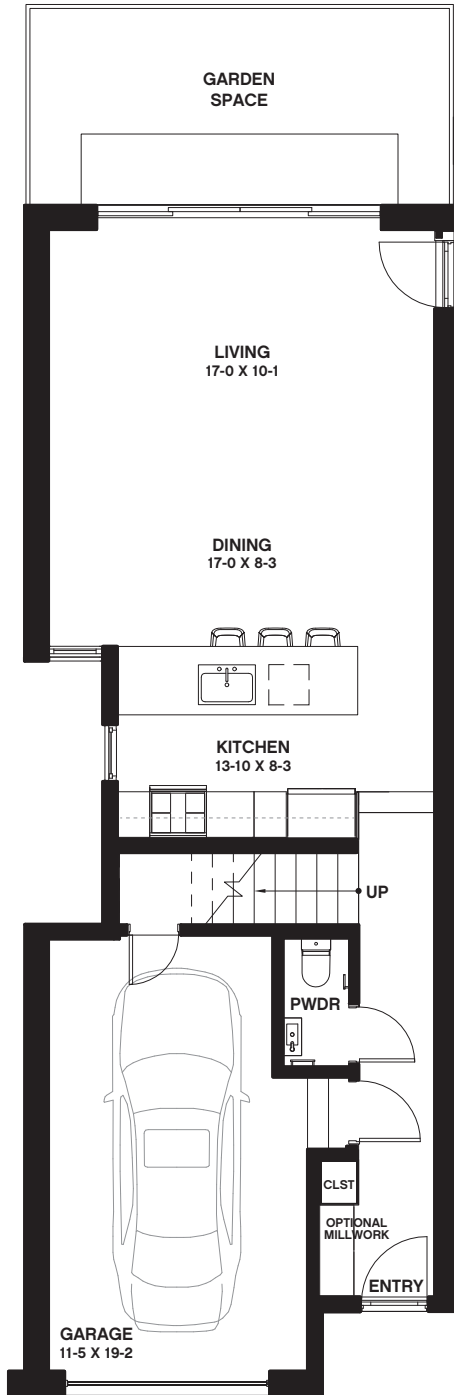

Carriage Homes

Type
Carriage Home C1

- 2,005 Interior Sq. Ft.
- 535 Exterior Sq. Ft.

- 1 Half, 3 Full Bathrooms
- 3 Bedrooms
- Garden Space
- Rooftop Deck
- 1 Car Attached Private Garage

First Floor

Second Floor

Carriage Homes

Third Floor / Roof Deck