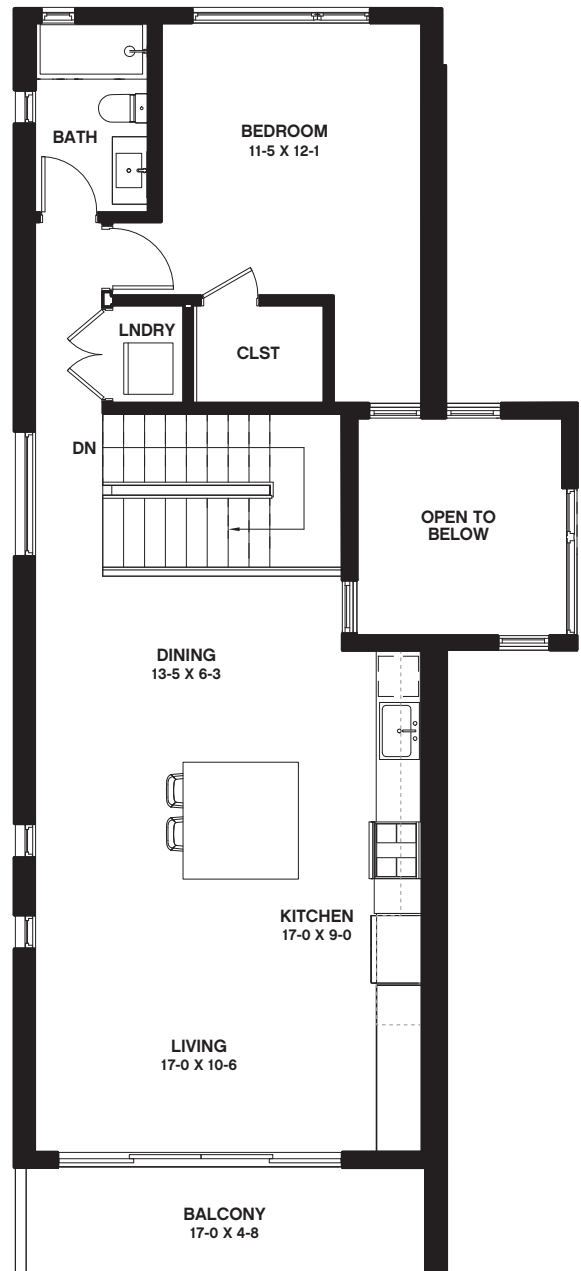

# Carriage Homes

**Type**

Carriage Home A

• 1,460 Interior Sq. Ft.

• 80 Exterior Sq. Ft.

• 2 Full Bathrooms

• 2 Bedrooms

• 1 Car Attached Private Garage

**First Floor**

**Second Floor**