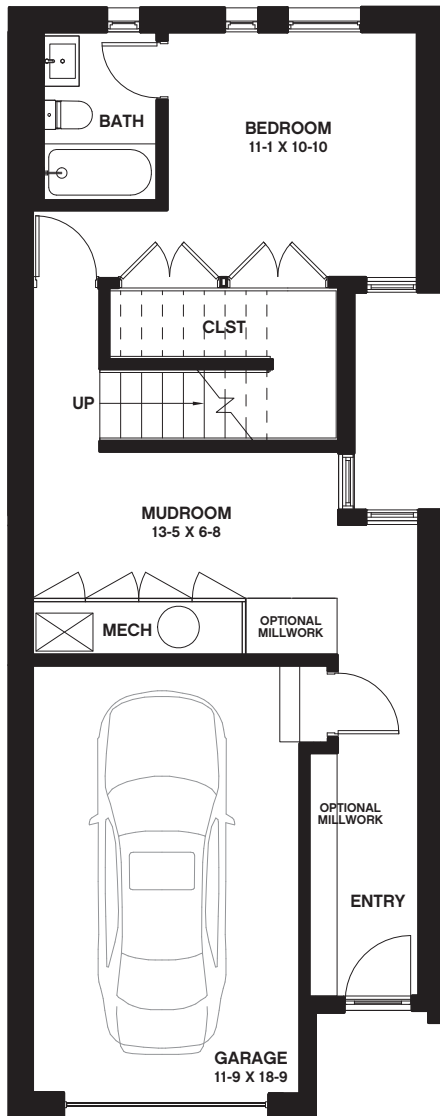

# Carriage Homes

**Type**

Carriage Home A

• 1,460 Interior Sq. Ft.

• 80 Exterior Sq. Ft.

• 2 Full Bathrooms

• 2 Bedrooms

• 1 Car Attached Private Garage

**First Floor**

**Second Floor**