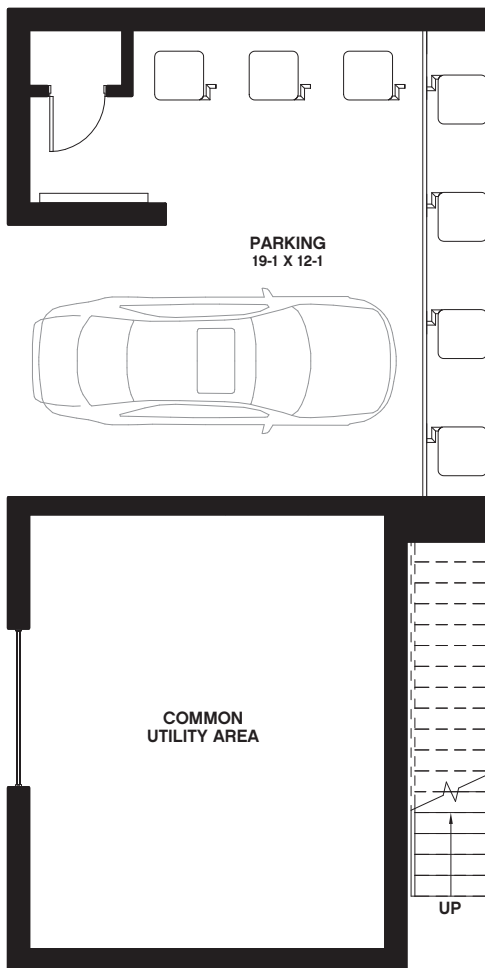

# Carriage Homes

**Type**

Carriage Home D

- 735 Interior Sq. Ft.
- 100 Exterior Sq. Ft.

- 1 Full Bathroom
- 1 Bedroom

- 1 Car Attached Private Carport

**First Floor**

**Second Floor**