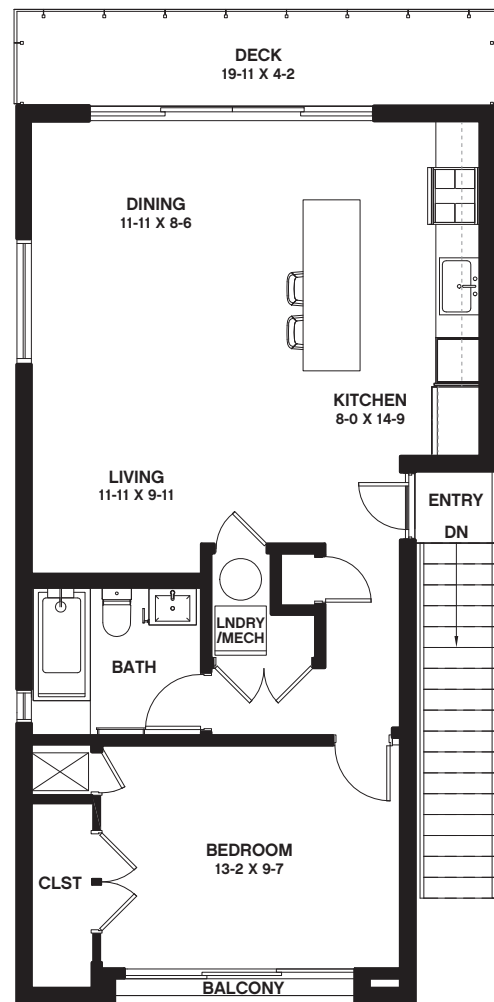

# Carriage Homes

**Type**

Carriage Home D

- 735 Interior Sq. Ft.
- 100 Exterior Sq. Ft.

- 1 Full Bathroom
- 1 Bedroom

- 1 Car Attached Private Carport

**First Floor**

**Second Floor**