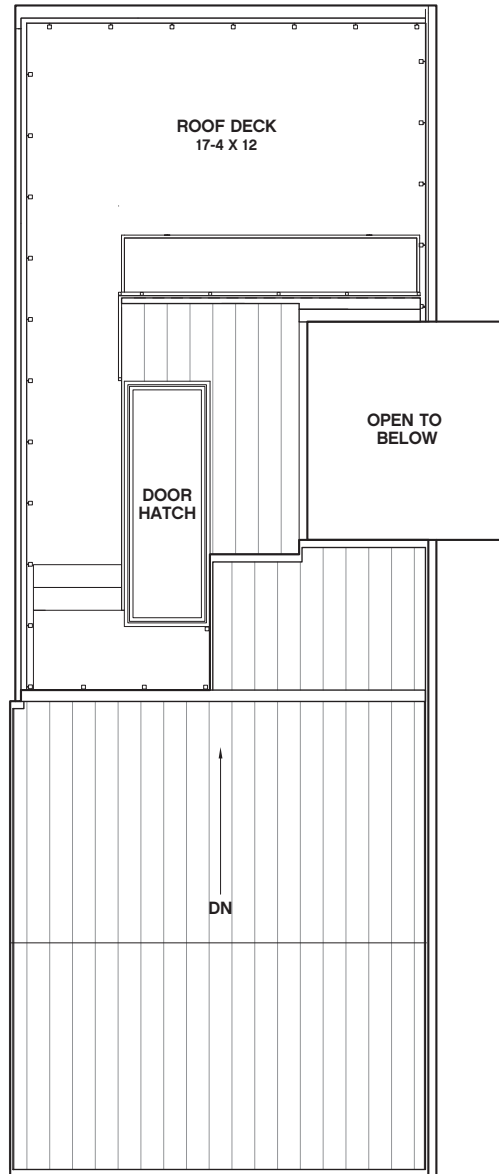

Carriage Homes

- Type**
- Carriage Home B Compact
 - 1,411 Interior Sq. Ft.
 - 302 Exterior Sq. Ft.
 - 2 Full Bathrooms
 - 2 Bedrooms
 - Optional Roof Deck
 - 1 Car Attached Private Garage

First Floor

Second Floor

Carriage Homes

Type

Carriage Home
B Compact

Third Floor / Optional Roof Deck