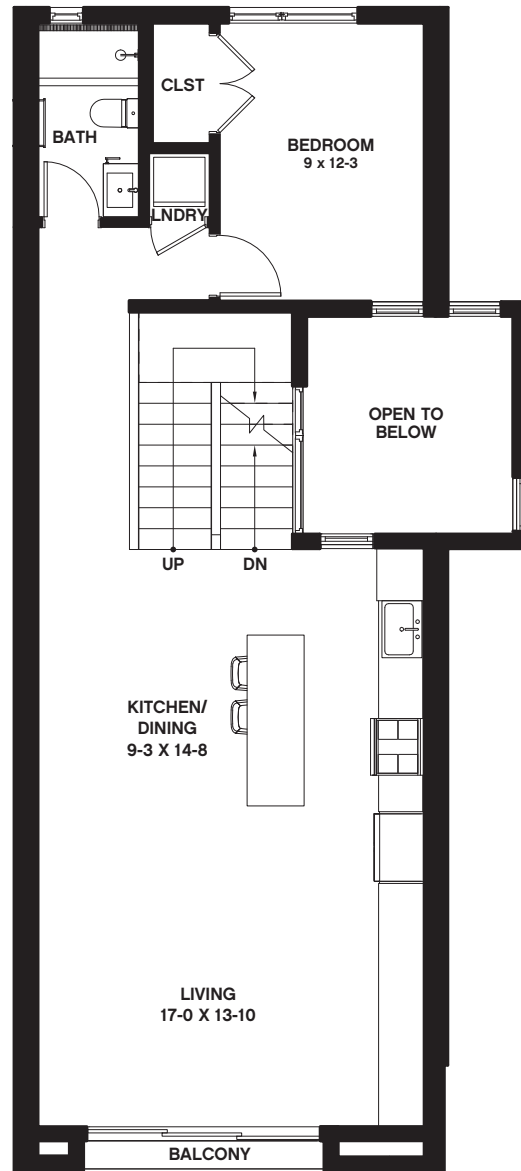

Carriage Homes

- Type**
- Carriage Home B Compact
 - 1,411 Interior Sq. Ft.
 - 302 Exterior Sq. Ft.
 - 2 Full Bathrooms
 - 2 Bedrooms
 - Optional Roof Deck
 - 1 Car Attached Private Garage

First Floor

Second Floor

Carriage Homes

Type

Carriage Home
B Compact

Third Floor / Optional Roof Deck