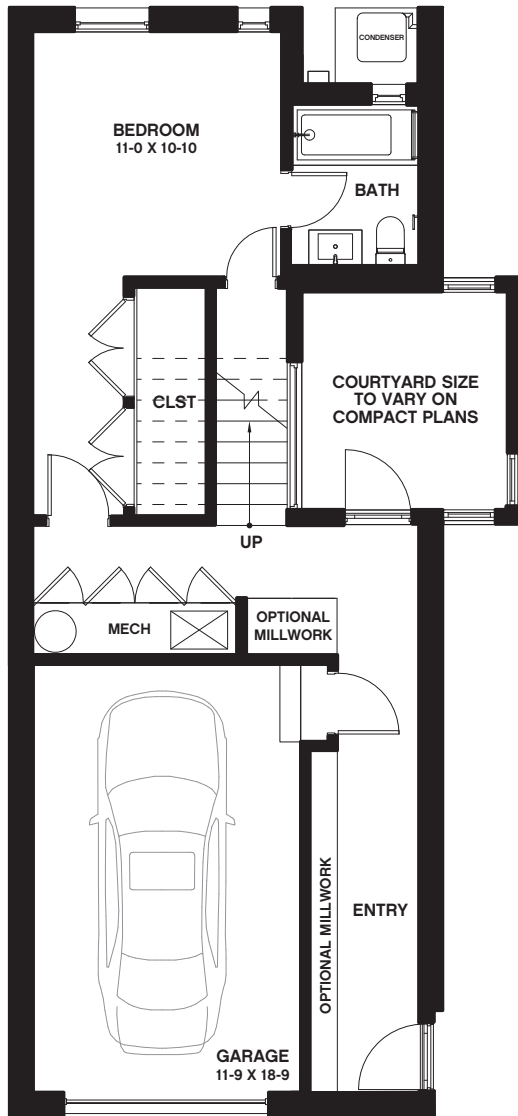

Carriage Homes

- Type**
- Carriage Home B Compact
 - 1,411 Interior Sq. Ft.
 - 302 Exterior Sq. Ft.
 - 2 Full Bathrooms
 - 2 Bedrooms
 - Optional Roof Deck
 - 1 Car Attached Private Garage

First Floor

Second Floor

Carriage Homes

Type

Carriage Home
B Compact

Third Floor / Optional Roof Deck