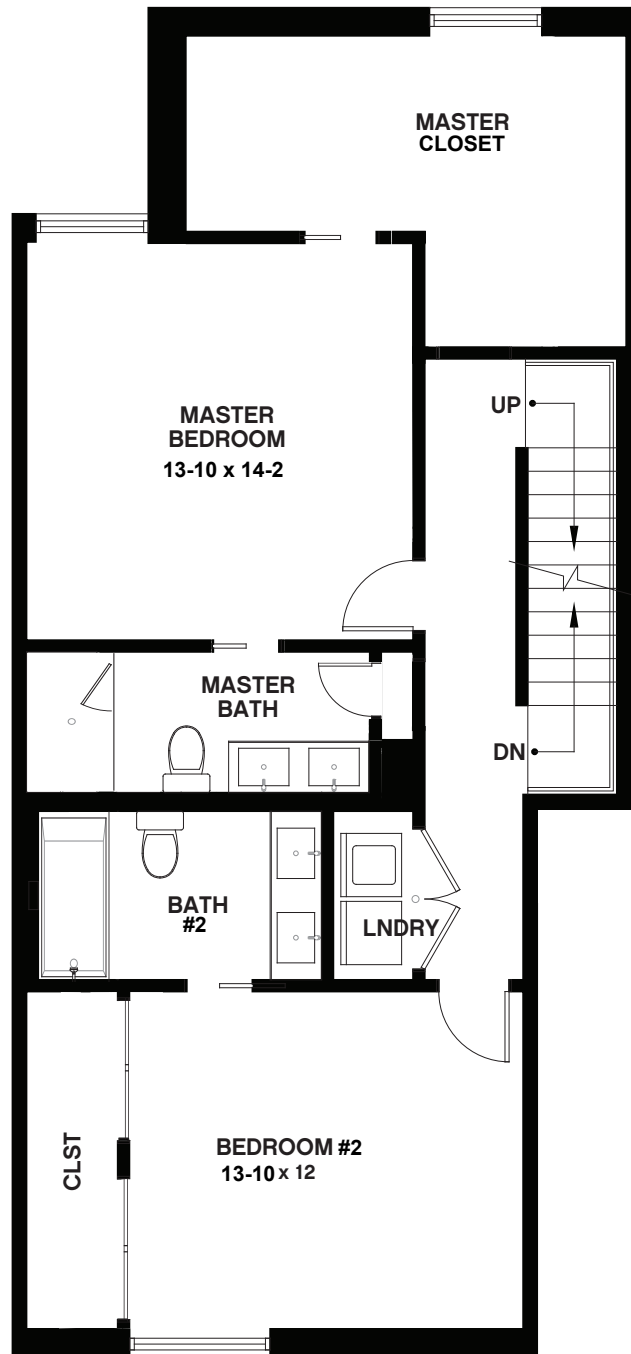

Townhomes

C1

- 3,170 Int. Sq. Ft.
- 760 Ext. Sq. Ft.

- 2 Half, 3 Full Bathrooms
- 3 Bedrooms

- 2 Car Attached Private Garage

- Rooftop Penthouse with Terrace
- Second Floor Terrace

First Floor

Townhomes

C1

- 3,170 Int. Sq. Ft.
- 760 Ext. Sq. Ft.
- 3 Half, 2 Full Bathrooms
- 3 Bedrooms
- 2 Car Attached Private Garage
- Rooftop Penthouse with Terrace
- Second Floor Terrace

Second Floor

Third Floor

Roof Terrace