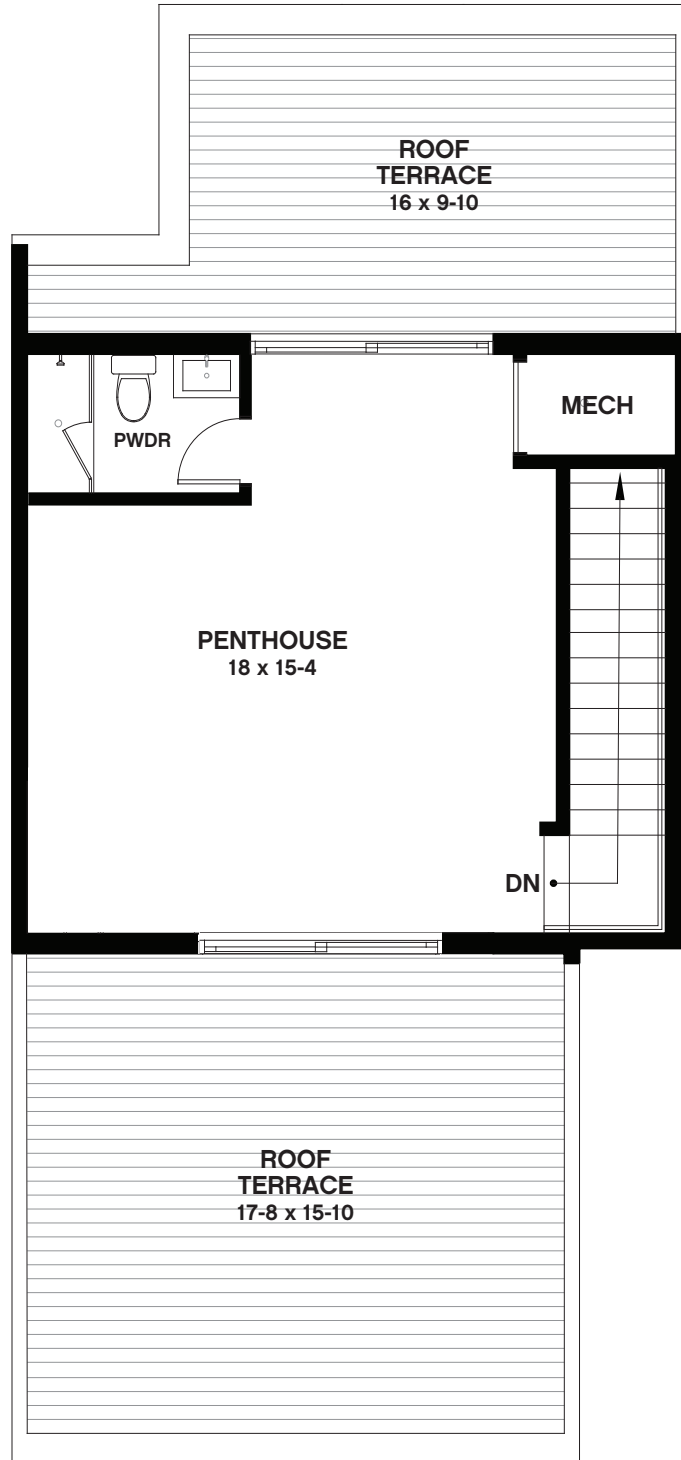

Townhomes

C1

- 3,170 Int. Sq. Ft.
- 760 Ext. Sq. Ft.

- 2 Half, 3 Full Bathrooms
- 3 Bedrooms

- 2 Car Attached Private Garage

- Rooftop Penthouse with Terrace
- Second Floor Terrace

First Floor

Townhomes

C1

- 3,170 Int. Sq. Ft.
- 760 Ext. Sq. Ft.
- 3 Half, 2 Full Bathrooms
- 3 Bedrooms
- 2 Car Attached Private Garage
- Rooftop Penthouse with Terrace
- Second Floor Terrace

Second Floor

Third Floor

Roof Terrace