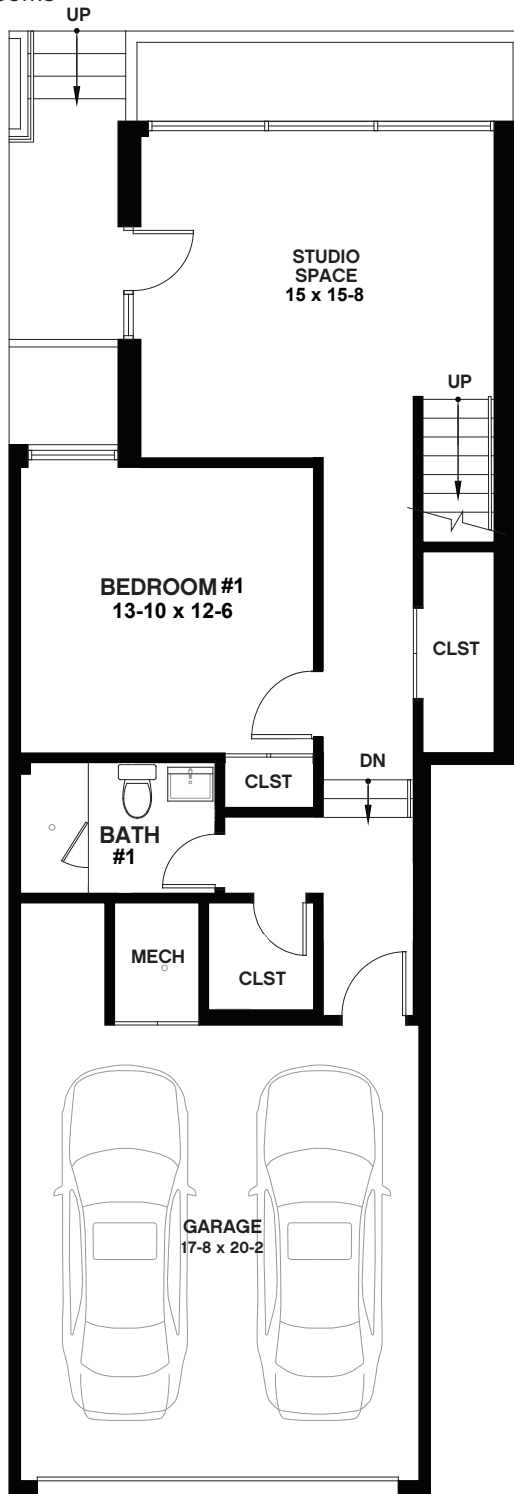

Townhomes

C1

- 3,170 Int. Sq. Ft.
- 760 Ext. Sq. Ft.

- 2 Half, 3 Full Bathrooms
- 3 Bedrooms

- 2 Car Attached Private Garage

- Rooftop Penthouse with Terrace
- Second Floor Terrace

First Floor

Townhomes

C1

- 3,170 Int. Sq. Ft.
- 760 Ext. Sq. Ft.
- 3 Half, 2 Full Bathrooms
- 3 Bedrooms
- 2 Car Attached Private Garage
- Rooftop Penthouse with Terrace
- Second Floor Terrace

Second Floor

Third Floor

Roof Terrace