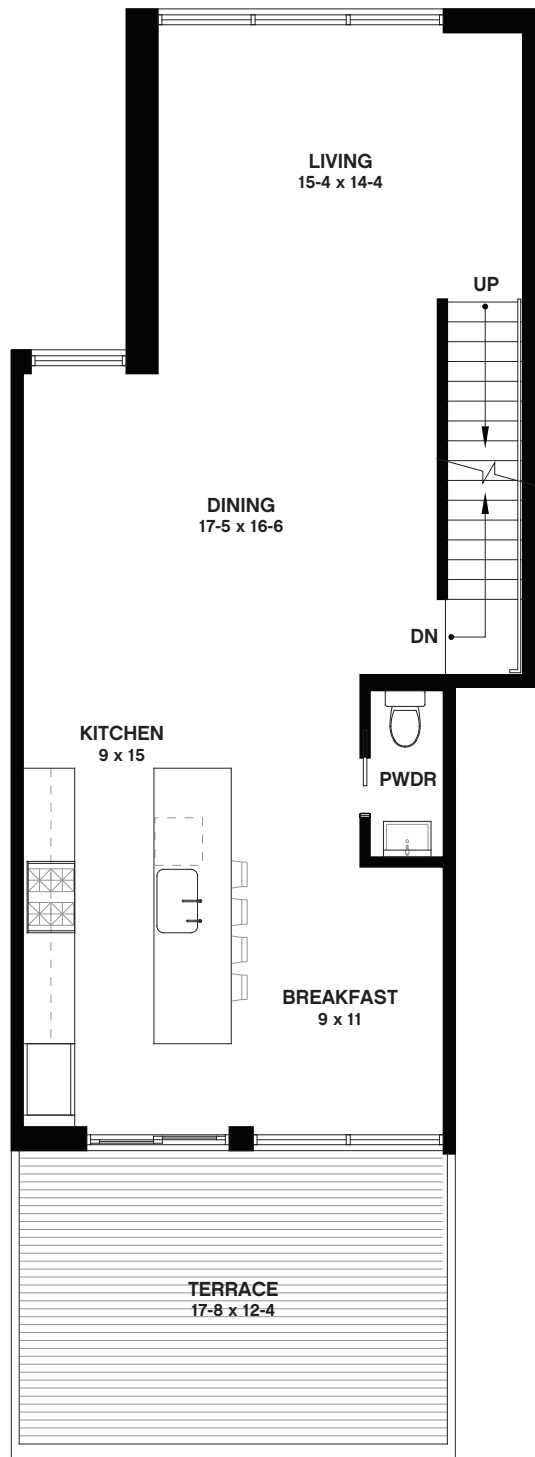

Townhomes

C1

- 3,170 Int. Sq. Ft.
- 760 Ext. Sq. Ft.

- 2 Half, 3 Full Bathrooms
- 3 Bedrooms

- 2 Car Attached Private Garage

- Rooftop Penthouse with Terrace
- Second Floor Terrace

First Floor

Townhomes

C1

- 3,170 Int. Sq. Ft.
- 760 Ext. Sq. Ft.
- 3 Half, 2 Full Bathrooms
- 3 Bedrooms
- 2 Car Attached Private Garage
- Rooftop Penthouse with Terrace
- Second Floor Terrace

Second Floor

Third Floor

Roof Terrace