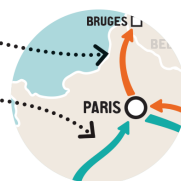

**2** Destinations marked with a **CIRCLE** are compulsory overnight cities.

Destinations marked with a **SQUARE** are optional overnight cities.

**3** Each day on the coach counts as one stop on your pass.

**4** Check out our timetable and calendar to get planning.

Dates in **ORANGE** match the orange arrows on the map.

Dates in **BLUE** match the blue arrows on the map.

**5** You can easily link your Hop-on Hop-off Travel Pass to all our other trips marked on the map with these icons.