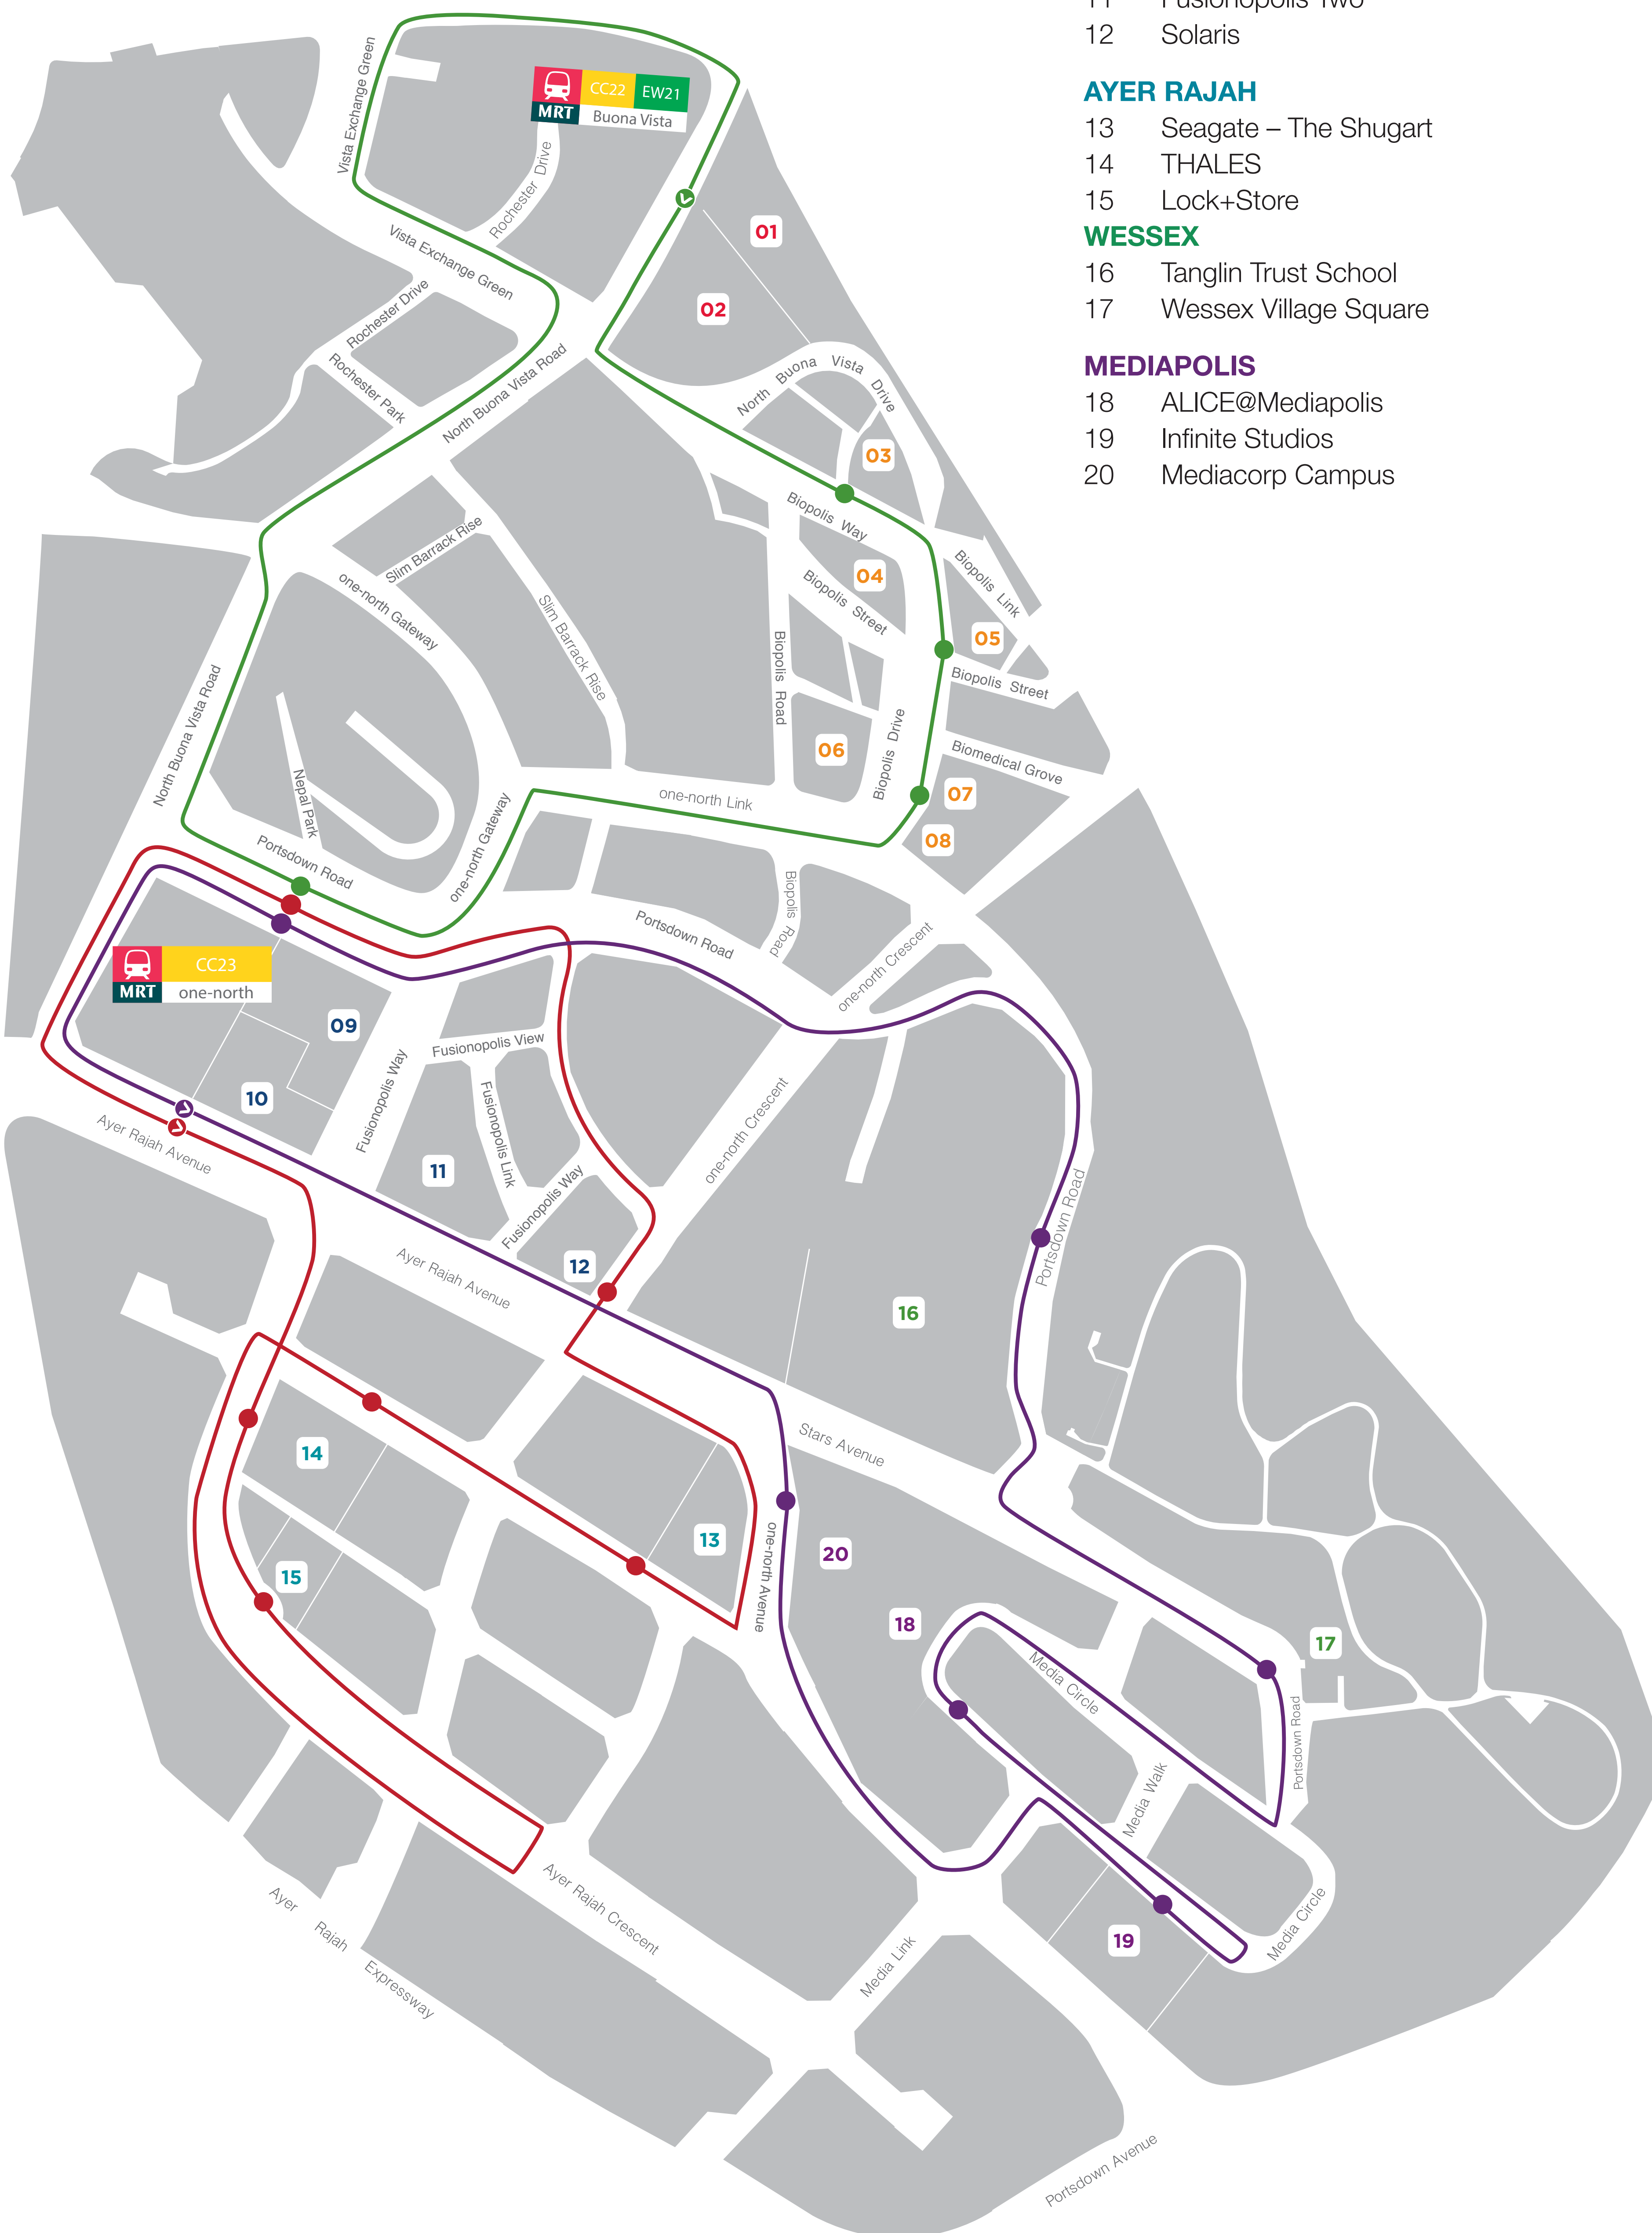

one-north Rider

Hop on the Rider. Let us be your driver.

LOCATION MAP

VISTA

- 01 The Metropolis
- 02 Ministry of Education (Buona Vista MRT Station Exit D)

BIOPOLIS

- 03 Nanos
- 04 Matrix
- 05 Proteos
- 06 Nucleos
- 07 Synapse
- 08 Amnios

FUSIONOPOLIS

- 09 Galaxis (one-north MRT Station Exit B)
- 10 Fusionopolis One
- 11 Fusionopolis Two
- 12 Solaris

AYER RAJAH

- 13 Seagate – The Shugart
- 14 THALES
- 15 Lock+Store

WESSEX

- 16 Tanglin Trust School
- 17 Wessex Village Square

MEDIAPOLIS

- 18 ALICE@Mediapolis
- 19 Infinite Studios
- 20 Mediacorp Campus

Mon – Fri only (at 15 mins interval)
 Excluding Public Holidays
 7.30am – 10.00am
 11.30am – 2.00pm
 5.00pm – 7.30pm

A service operated by Tong Tar Transport
 For enquiries or feedback, please email: askjtc@jtc.gov.sg