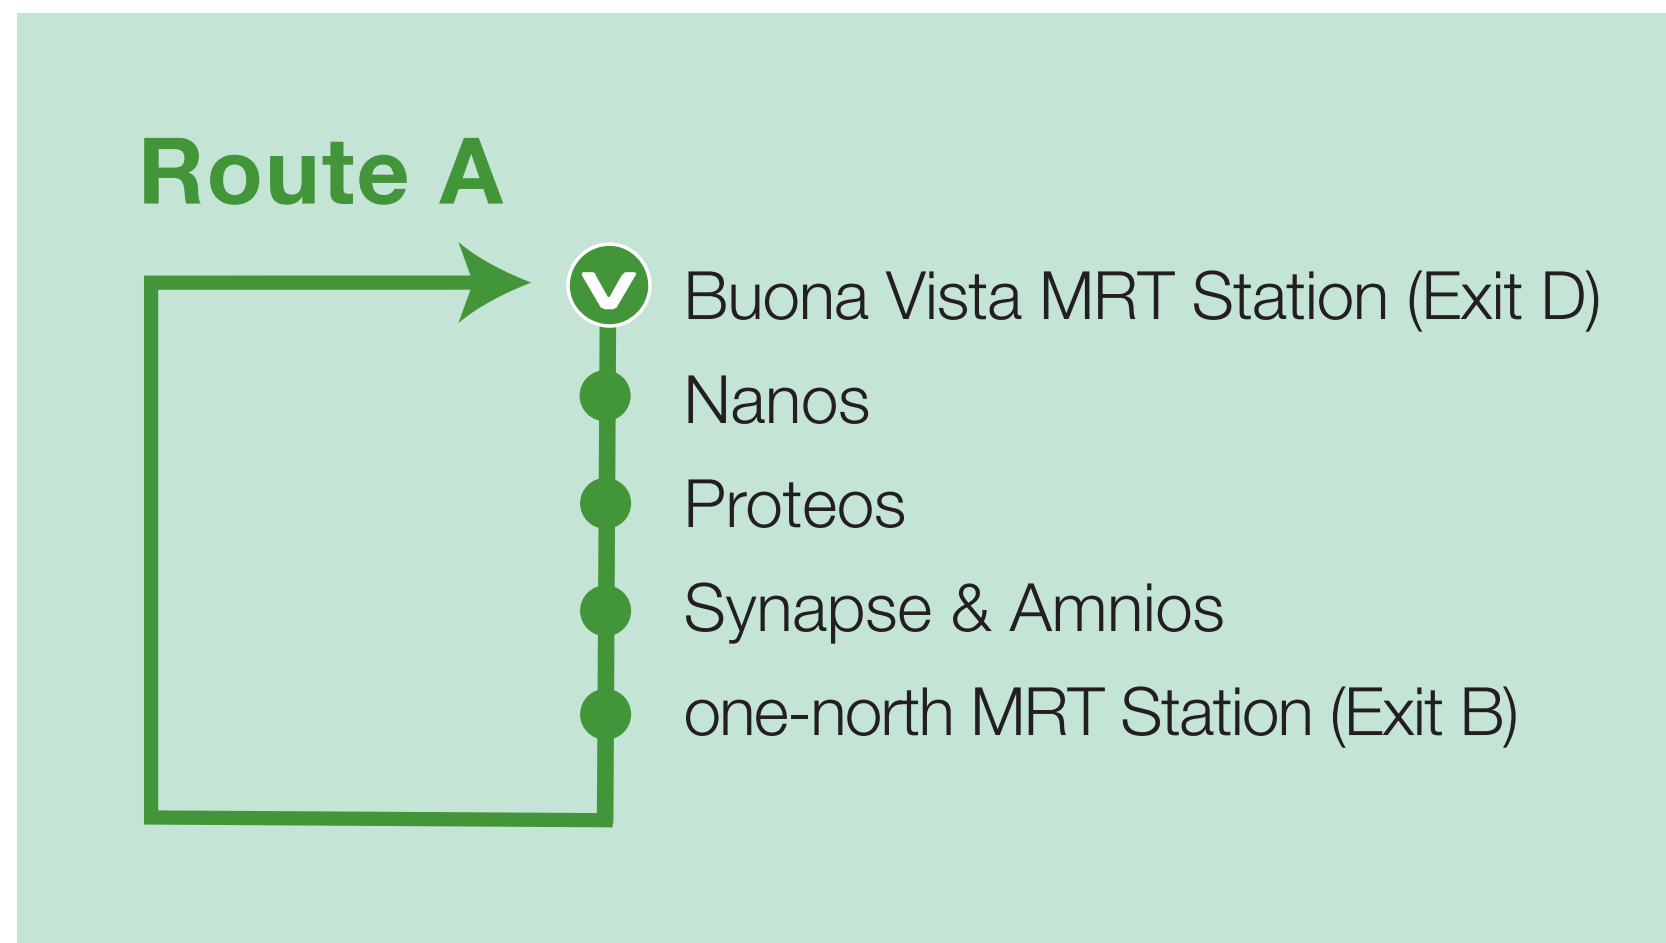

one-north Rider

Hop on the Rider. Let us be your driver.

LOCATION MAP

VISTA

- 01 The Metropolis
- 02 Ministry of Education (Buona Vista MRT Station Exit D)

BIOPOLIS

- 03 Nanos
- 04 Matrix
- 05 Proteos
- 06 Nucleos
- 07 Synapse
- 08 Amnios

FUSIONOPOLIS

- 09 Galaxis (one-north MRT Station Exit B)
- 10 Fusionopolis One
- 11 Fusionopolis Two
- 12 Solaris

AYER RAJAH

- 13 Seagate – The Shugart
- 14 THALES
- 15 Lock+Store

WESSEX

- 16 Tanglin Trust School
- 17 Wessex Village Square

MEDIAPOLIS

- 18 ALICE@Mediapolis
- 19 Infinite Studios
- 20 Mediacorp Campus

Mon – Fri only (at 15 mins interval)
 Excluding Public Holidays
 7.30am – 10.00am
 11.30am – 2.00pm
 5.00pm – 7.30pm

A service operated by Tong Tar Transport
 For enquiries or feedback, please email: askjtc@jtc.gov.sg