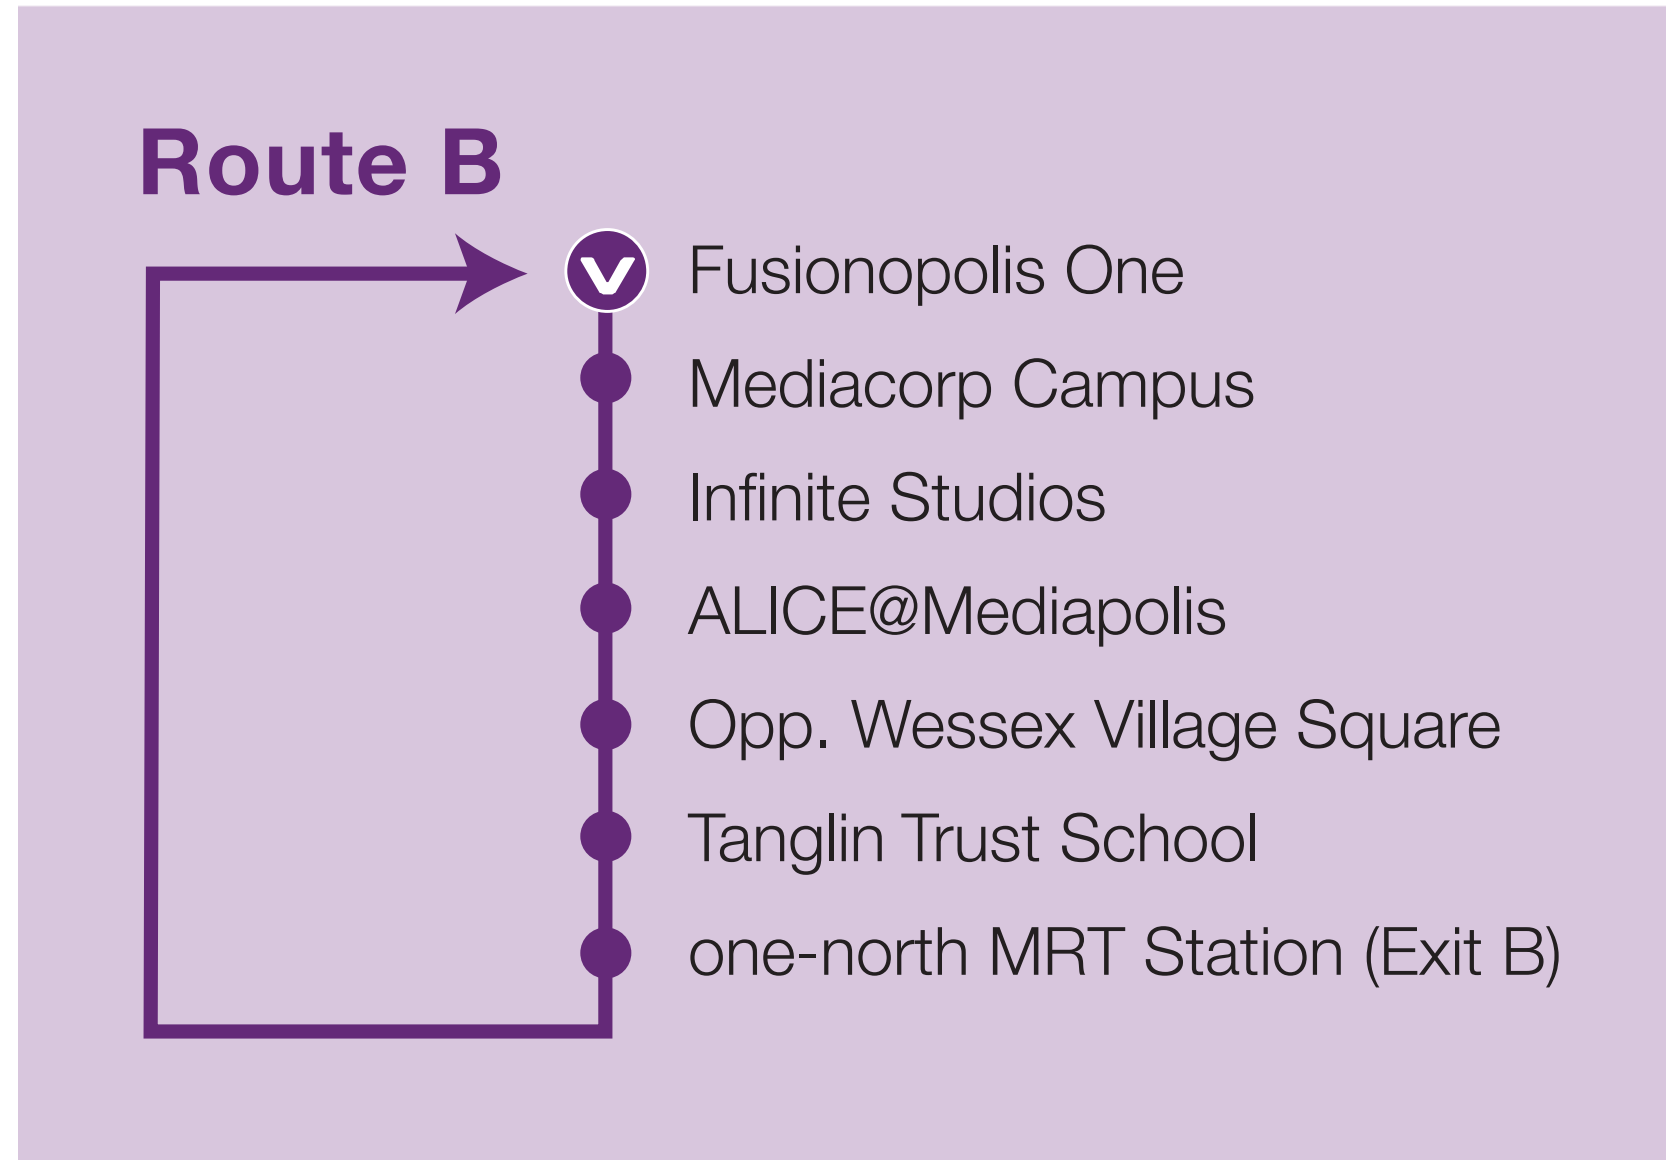

one-north Rider

Hop on the Rider. Let us be your driver.

LOCATION MAP

VISTA

- 01 The Metropolis
- 02 Ministry of Education (Buona Vista MRT Station Exit D)

BIOPOLIS

- 03 Nanos
- 04 Matrix
- 05 Proteos
- 06 Nucleos
- 07 Synapse
- 08 Amnios

FUSIONOPOLIS

- 09 Galaxis (one-north MRT Station Exit B)
- 10 Fusionopolis One
- 11 Fusionopolis Two
- 12 Solaris

AYER RAJAH

- 13 Seagate – The Shugart
- 14 THALES
- 15 Lock+Store

WESSEX

- 16 Tanglin Trust School
- 17 Wessex Village Square

MEDIAPOLIS

- 18 ALICE@Mediapolis
- 19 Infinite Studios
- 20 Mediacorp Campus

Mon – Fri only (at 15 mins interval)
 Excluding Public Holidays
 7.30am – 10.00am
 11.30am – 2.00pm
 5.00pm – 7.30pm

A service operated by Tong Tar Transport
 For enquiries or feedback, please email: askjtc@jtc.gov.sg