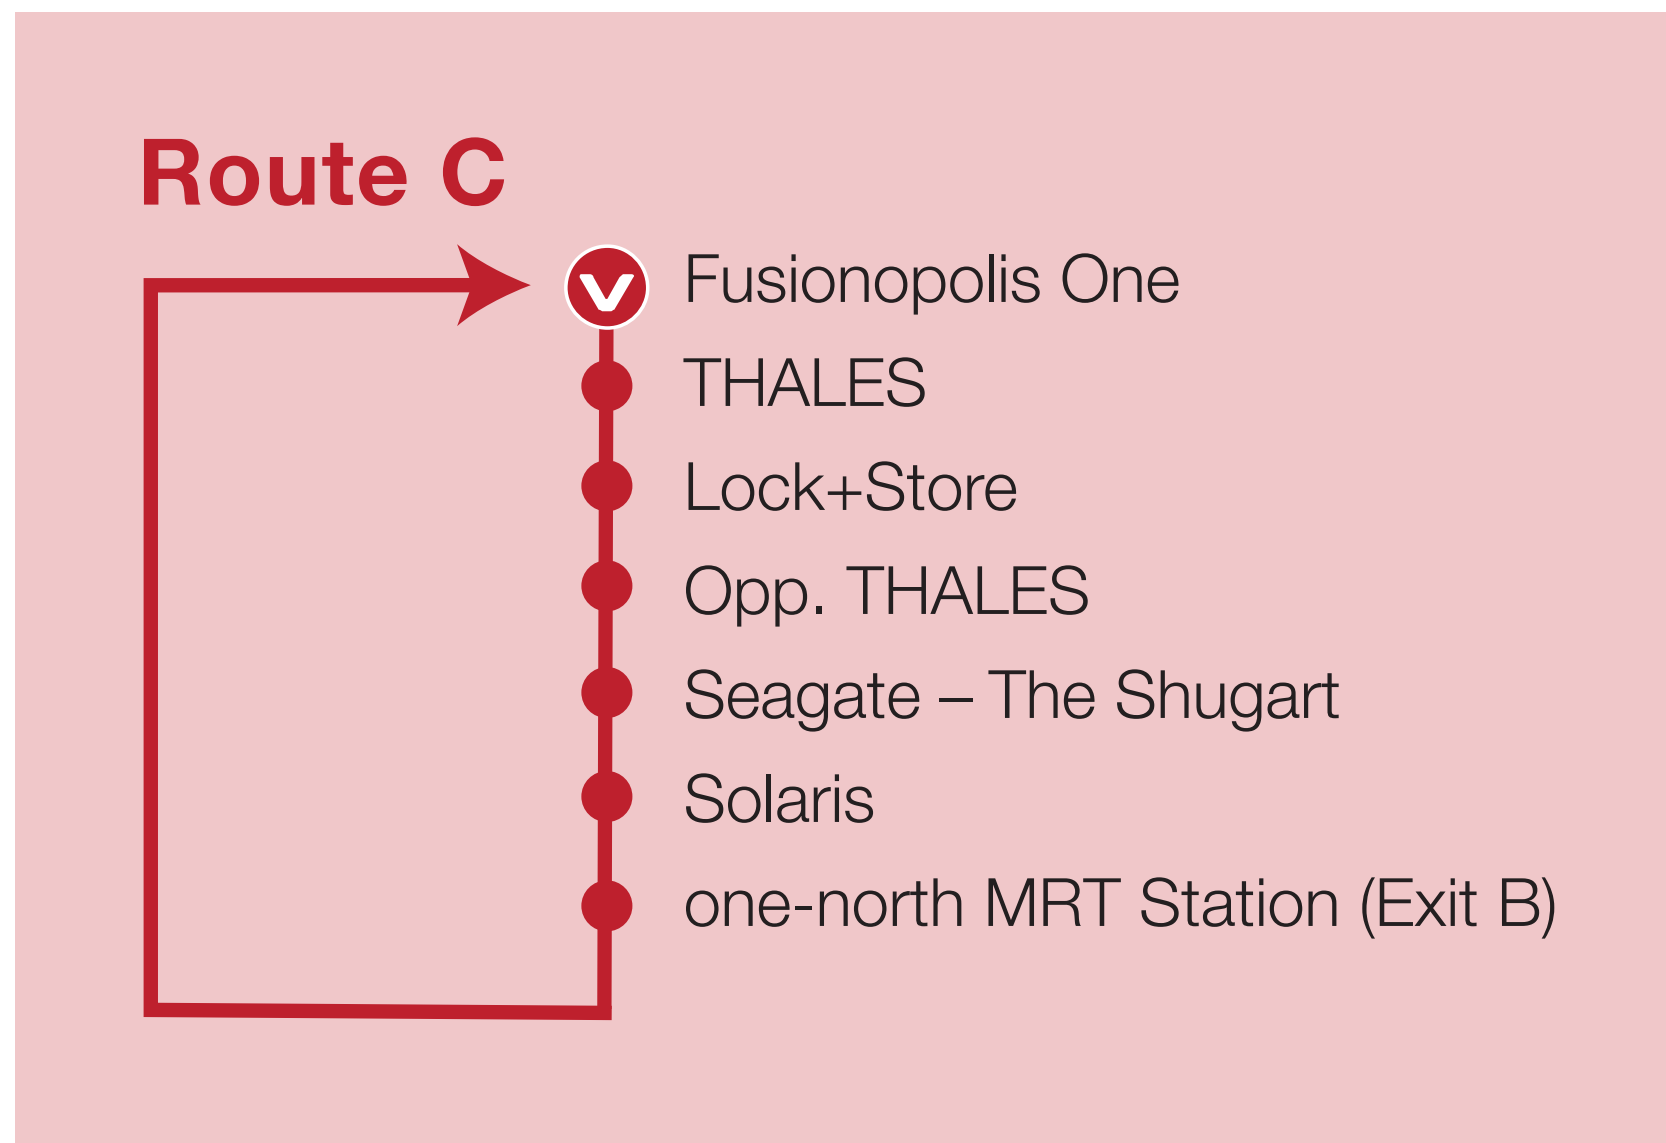

one-north Rider

Hop on the Rider. Let us be your driver.

LOCATION MAP

VISTA

- 01 The Metropolis
- 02 Ministry of Education (Buona Vista MRT Station Exit D)

BIOPOLIS

- 03 Nanos
- 04 Matrix
- 05 Proteos
- 06 Nucleos
- 07 Synapse
- 08 Amnios

FUSIONOPOLIS

- 09 Galaxis (one-north MRT Station Exit B)
- 10 Fusionopolis One
- 11 Fusionopolis Two
- 12 Solaris

AYER RAJAH

- 13 Seagate – The Shugart
- 14 THALES
- 15 Lock+Store

WESSEX

- 16 Tanglin Trust School
- 17 Wessex Village Square

MEDIAPOLIS

- 18 ALICE@Mediapolis
- 19 Infinite Studios
- 20 Mediacorp Campus

Mon – Fri only (at 15 mins interval)
 Excluding Public Holidays
 7.30am – 10.00am
 11.30am – 2.00pm
 5.00pm – 7.30pm

A service operated by Tong Tar Transport
 For enquiries or feedback, please email: askjtc@jtc.gov.sg