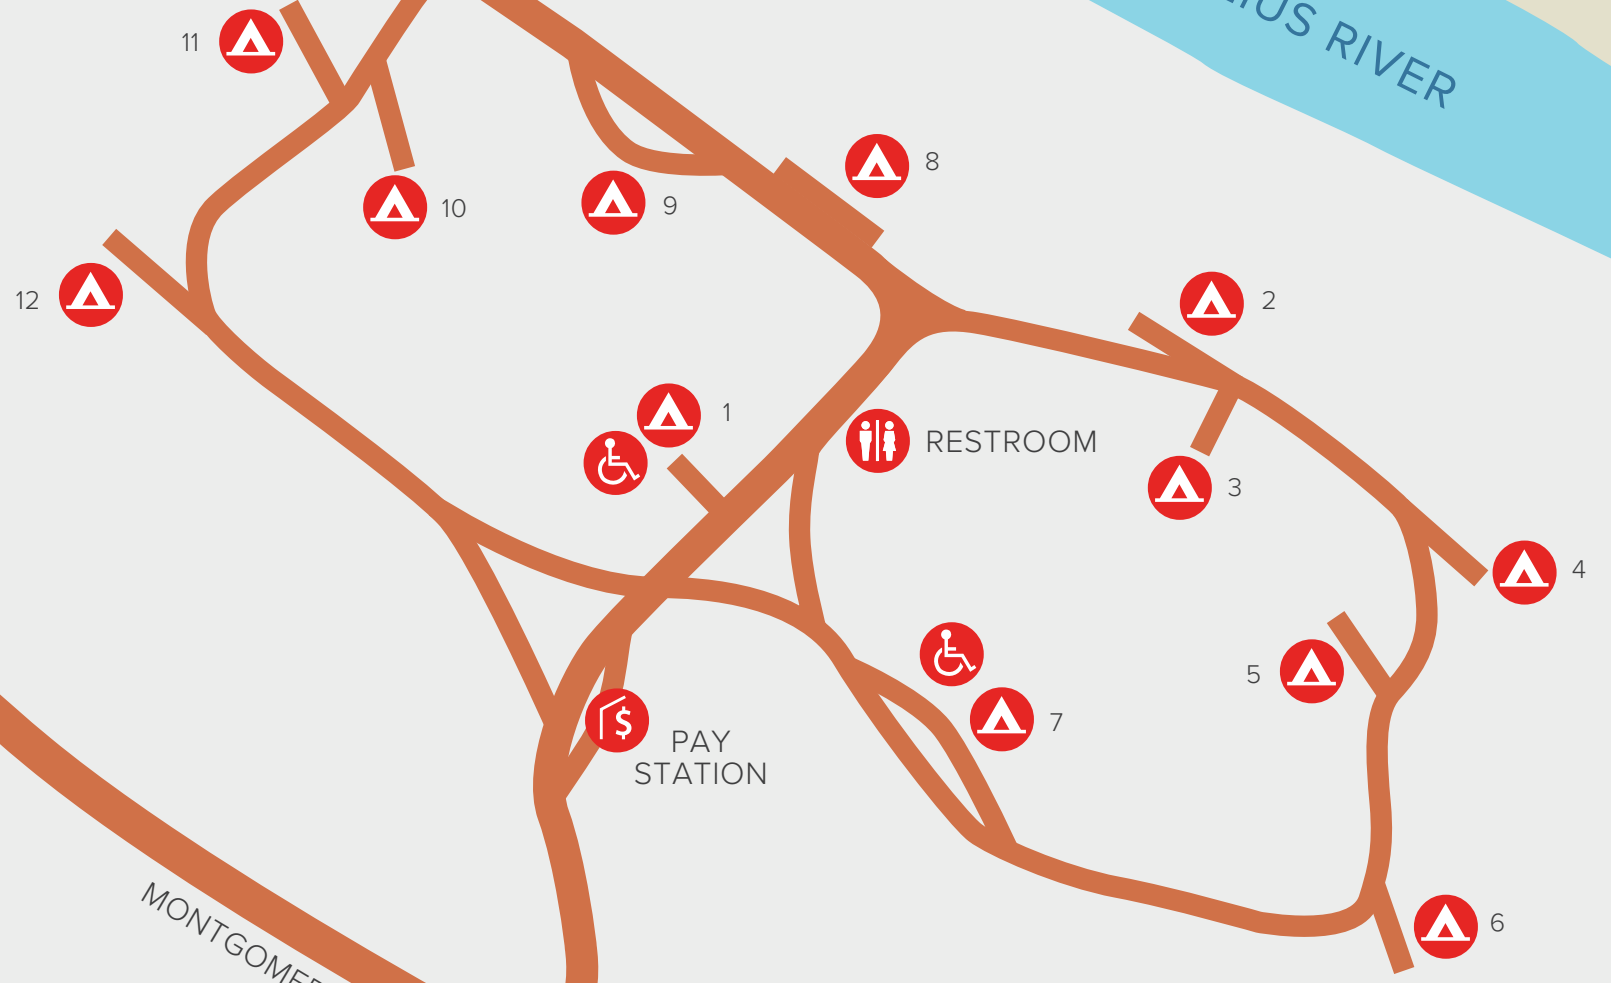

Warm Springs
Reservation

METOLIUS RIVER

TURNAROUND

RESTROOM

PAY
STATION

MONTGOMERY ROAD

ENTRANCE

MONTY