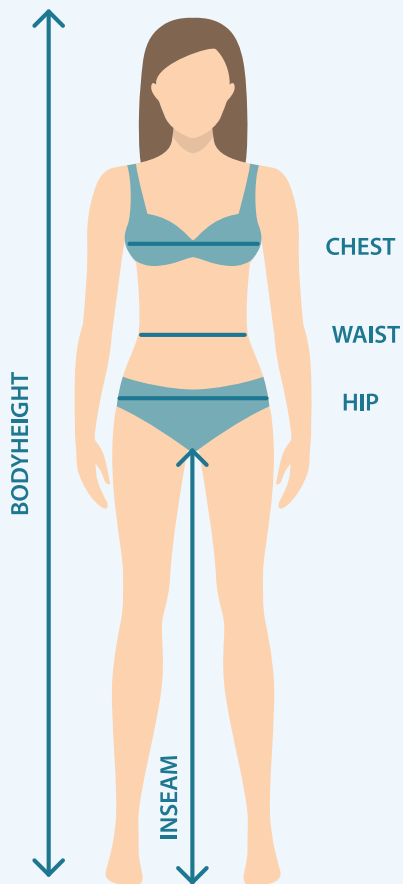

# SIZE GUIDE

## WOMENS

Womens Tees / Tops / Dress / Fleece

BODY MEASUREMENT	XXS (6)	XS (8)	S (10)	M (12)	L (14)	XL (16)	2XL (18)	3XL (20)
<b>Bust (cm)</b>	80	84	87	90	94	99	104	109
<b>Waist (cm)</b>	63	66	71	76	81	86	91	96
<b>Hip (cm)</b>	88	91	96	101	106	111	116	121

Womens Short / Pant

BODY MEASUREMENT	XXS (6)	XS (8)	S (10)	M (12)	L (14)	XL (16)	2XL (18)	3XL (20)
<b>Waist (cm)</b>	63	66	71	76	81	86	91	96
<b>Hip (cm)</b>	88	91	96	101	106	111	116	121
<b>Regular Inleg (cm)</b>	74	74	74	74	74	74	74	74

BODY MEASUREMENT	XXS	XS	S	M	L	XL	2XL	3XL	4XL	5XL
<b>WAIST (cm)</b>	69	72	77	82	87	92	97	102	107	112
<b>REGULAR INLEG (cm)</b>	79	79	79	79	79	79	79	79	79	79