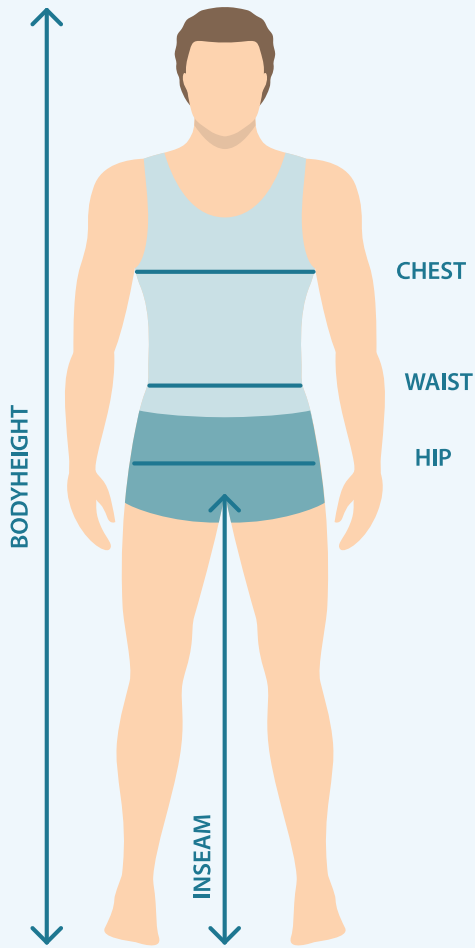

## WOMENS

Womens Tees / Tops / Dress / Fleece

BODY MEASUREMENT	XXS (6)	XS (8)	S (10)	M (12)	L (14)	XL (16)	2XL (18)	3XL (20)
<b>Bust (cm)</b>	80	84	87	90	94	99	104	109
<b>Waist (cm)</b>	63	66	71	76	81	86	91	96
<b>Hip (cm)</b>	88	91	96	101	106	111	116	121

Womens Short / Pant

BODY MEASUREMENT	XXS (6)	XS (8)	S (10)	M (12)	L (14)	XL (16)	2XL (18)	3XL (20)
<b>Waist (cm)</b>	63	66	71	76	81	86	91	96
<b>Hip (cm)</b>	88	91	96	101	106	111	116	121
<b>Regular Inleg (cm)</b>	74	74	74	74	74	74	74	74

## KIDS

Kids Tees / Tops / Dress

BODY MEASUREMENT	0	2y	4y	6y	8y	10y	12y	14y
<b>Height (cm)</b>	80	86	104	116	128	140	152	158
<b>Chest (cm)</b>	56	58	61	65	70	75	80	85
<b>Waist (cm)</b>	60	62	65	69	74	78	82	87

# SIZE GUIDE