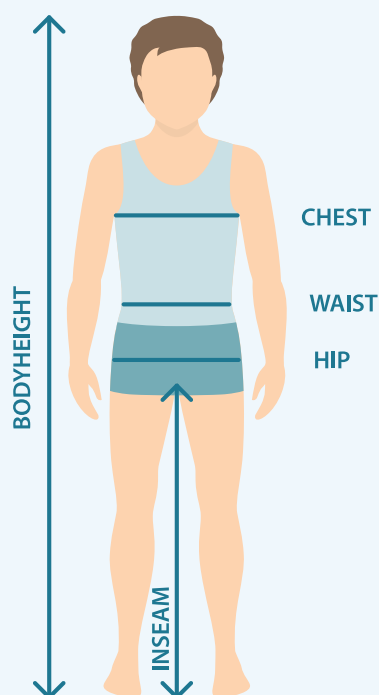

# SIZE GUIDE

## WOMENS

Womens Tees / Tops / Dress / Fleece

BODY MEASUREMENT	XXS (6)	XS (8)	S (10)	M (12)	L (14)	XL (16)	2XL (18)	3XL (20)
<b>Bust (cm)</b>	80	84	87	90	94	99	104	109
<b>Waist (cm)</b>	63	66	71	76	81	86	91	96
<b>Hip (cm)</b>	88	91	96	101	106	111	116	121

Womens Short / Pant

BODY MEASUREMENT	XXS (6)	XS (8)	S (10)	M (12)	L (14)	XL (16)	2XL (18)	3XL (20)
<b>Waist (cm)</b>	63	66	71	76	81	86	91	96
<b>Hip (cm)</b>	88	91	96	101	106	111	116	121
<b>Regular Inleg (cm)</b>	74	74	74	74	74	74	74	74

## HATS / HEAD SIZE

MEASUREMENT	TODDLER	YOUTH	ADULTS
<b>HEAD CIRCUMFERENCE (cm)</b>	50	56	59

\*\* These measurements are only a general guide.  
Please use your own judgement when purchasing items on-line