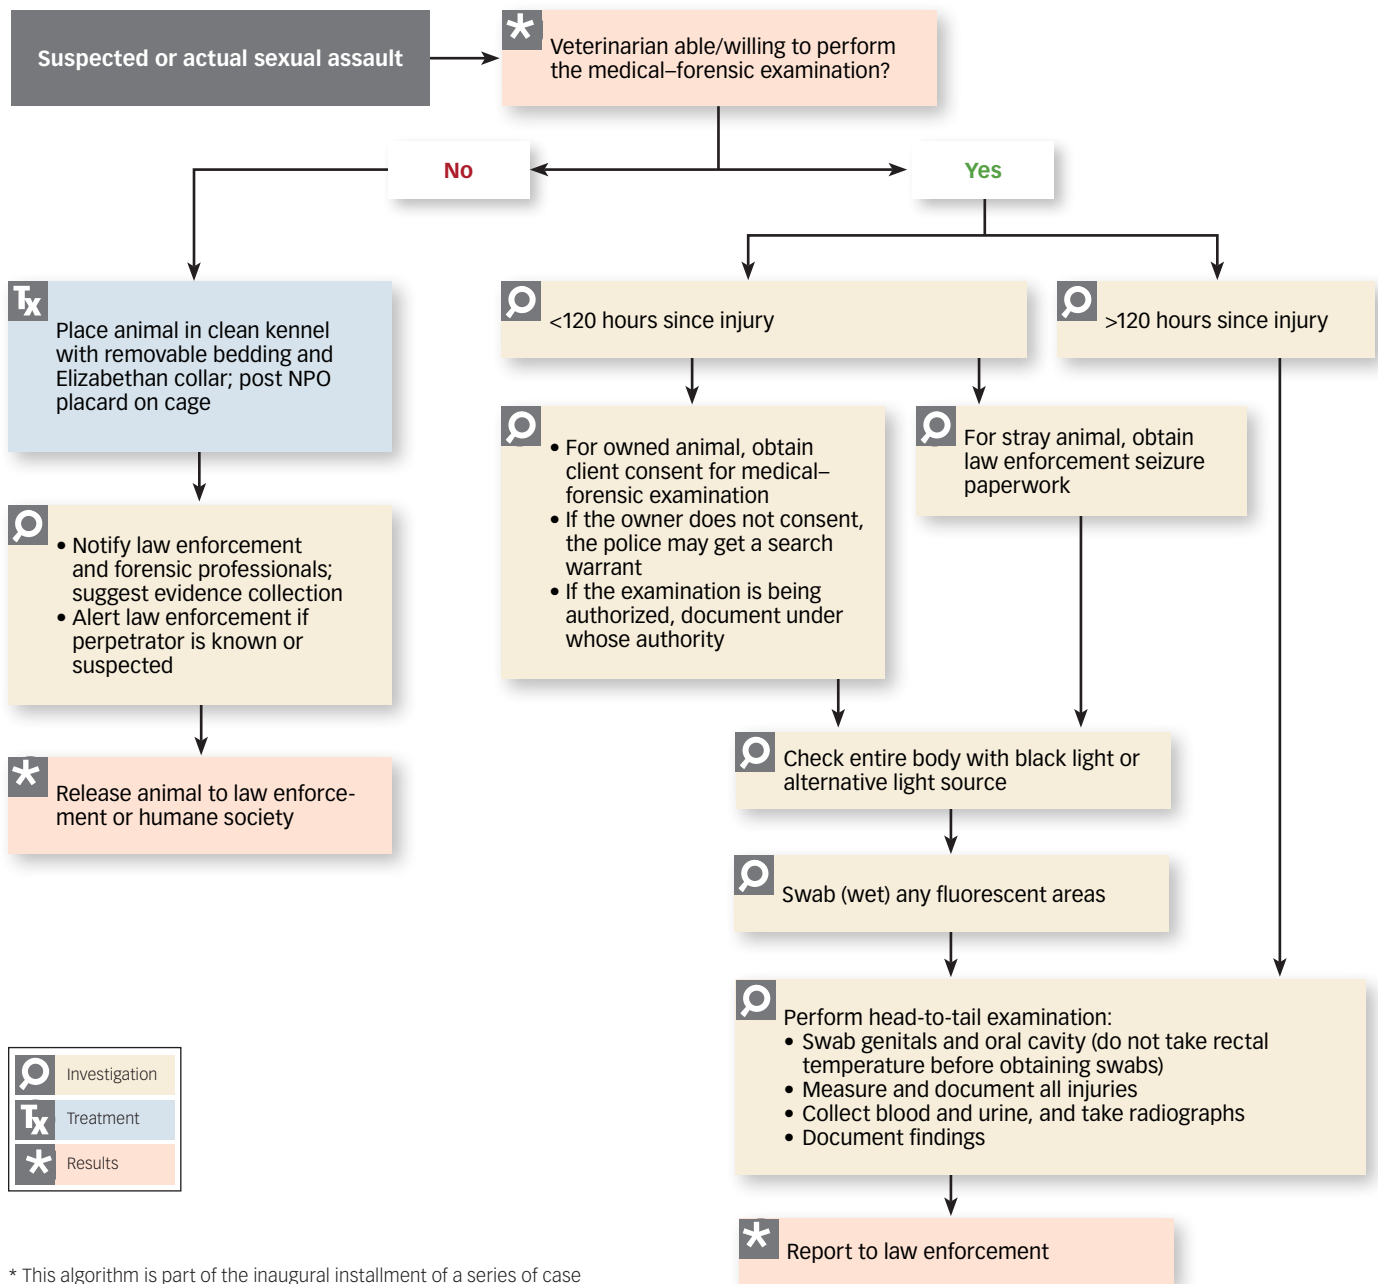

Addressing Animal Sexual Abuse*

Nancy Bradley, DVM, MNM
 Arizona Humane Society
 Phoenix, Arizona

Karyn Rasile, RN, BSN, MAEd, CFN,
 SANE-A, AFN-BC
 Scottsdale Healthcare
 Scottsdale, Arizona

	Investigation
	Treatment
	Results

* This algorithm is part of the inaugural installment of a series of case studies on forensic veterinary medicine. See the companion article **Recognition & Management of Animal Sexual Abuse** on page 73. Additional articles on forensic medicine will be featured in future issues.