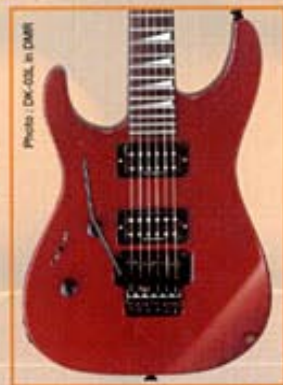

DK-03
Solid Finishes™
¥73,500 (送料別 ¥70,000)
Trans Finishes™
¥78,750 (送料別 ¥75,000)

DK-03L
Solid Finishes™
¥88,200 (送料別 ¥94,000)

Photo: DK-03L in DMB