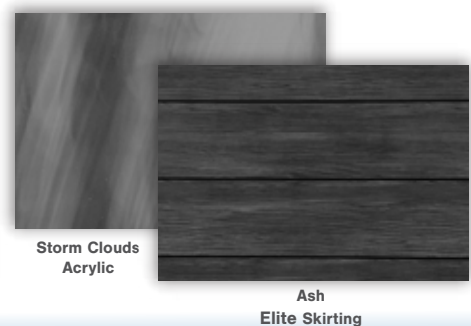

ACRYLIC AND SKIRTING COMBINATIONS

Combination 1

Sterling Marble
Acrylic

Coastal Gray
Elite Skirting

Combination 2

Tuscan Sun
Acrylic

Mocha
Elite Skirting

Combination 3

Storm Clouds
Acrylic

Ash
Elite Skirting