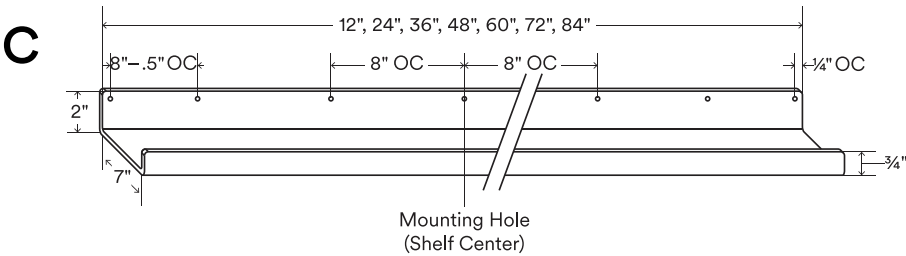

Fat Lippie

Load Capacity (lbs. per linear foot)
36-360*

Shelf Depth Range (in.)
3, 5, 7

About Fat Lippie

This radical shelf is constructed with 11 gauge hot-rolled steel

Custom depths and lengths available upon request, some limitations apply

*** WARNING:** All shelves must be installed properly into studs or with wall anchors. Failure to do so may result in saggy shelves, falling objects, or even injury.

****** Drawings are representations only and not to scale.

© Shelfology 2019

Figure	Load (per linear foot)	Height	Depth	Length	Weight (per linear foot)
A	360 lbs	2"	3"	12", 24", 36", 48", 60", 72", 84"	2.46 lbs
B	96 lbs	2"	5"	12", 24", 36", 48", 60", 72", 84"	3.37 lbs
C	36 lbs	2"	7"	12", 24", 36", 48", 60", 72", 84"	4.29 lbs