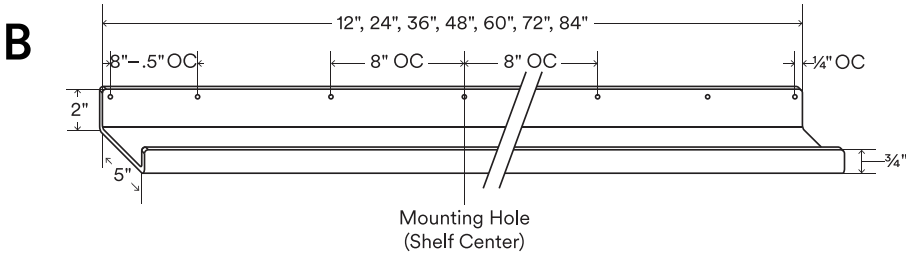

Fat Lippie

Load Capacity (lbs. per linear foot)
36-360*

Shelf Depth Range (in.)
3, 5, 7

About Fat Lippie

This radical shelf is constructed with 11 gauge hot-rolled steel

Custom depths and lengths available upon request, some limitations apply

*** WARNING:** All shelves must be installed properly into studs or with wall anchors. Failure to do so may result in saggy shelves, falling objects, or even injury.

****** Drawings are representations only and not to scale.

© Shelfology 2019

Figure	Load (per linear foot)	Height	Depth	Length	Weight (per linear foot)
A	360 lbs	2"	3"	12", 24", 36", 48", 60", 72", 84"	2.46 lbs
B	96 lbs	2"	5"	12", 24", 36", 48", 60", 72", 84"	3.37 lbs
C	36 lbs	2"	7"	12", 24", 36", 48", 60", 72", 84"	4.29 lbs