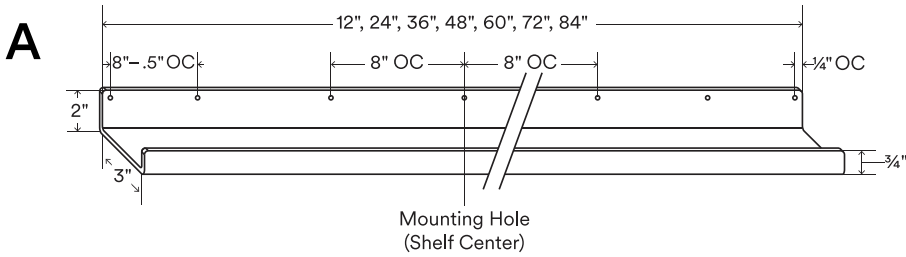

Fat Lippie

Load Capacity (lbs. per linear foot)
36-360*

Shelf Depth Range (in.)
3, 5, 7

About Fat Lippie

This radical shelf is constructed with 11 gauge hot-rolled steel

Custom depths and lengths available upon request, some limitations apply

*** WARNING:** All shelves must be installed properly into studs or with wall anchors. Failure to do so may result in saggy shelves, falling objects, or even injury.

****** Drawings are representations only and not to scale.

© Shelfology 2019

Figure	Load (per linear foot)	Height	Depth	Length	Weight (per linear foot)
A	360 lbs	2"	3"	12", 24", 36", 48", 60", 72", 84"	2.46 lbs
B	96 lbs	2"	5"	12", 24", 36", 48", 60", 72", 84"	3.37 lbs
C	36 lbs	2"	7"	12", 24", 36", 48", 60", 72", 84"	4.29 lbs