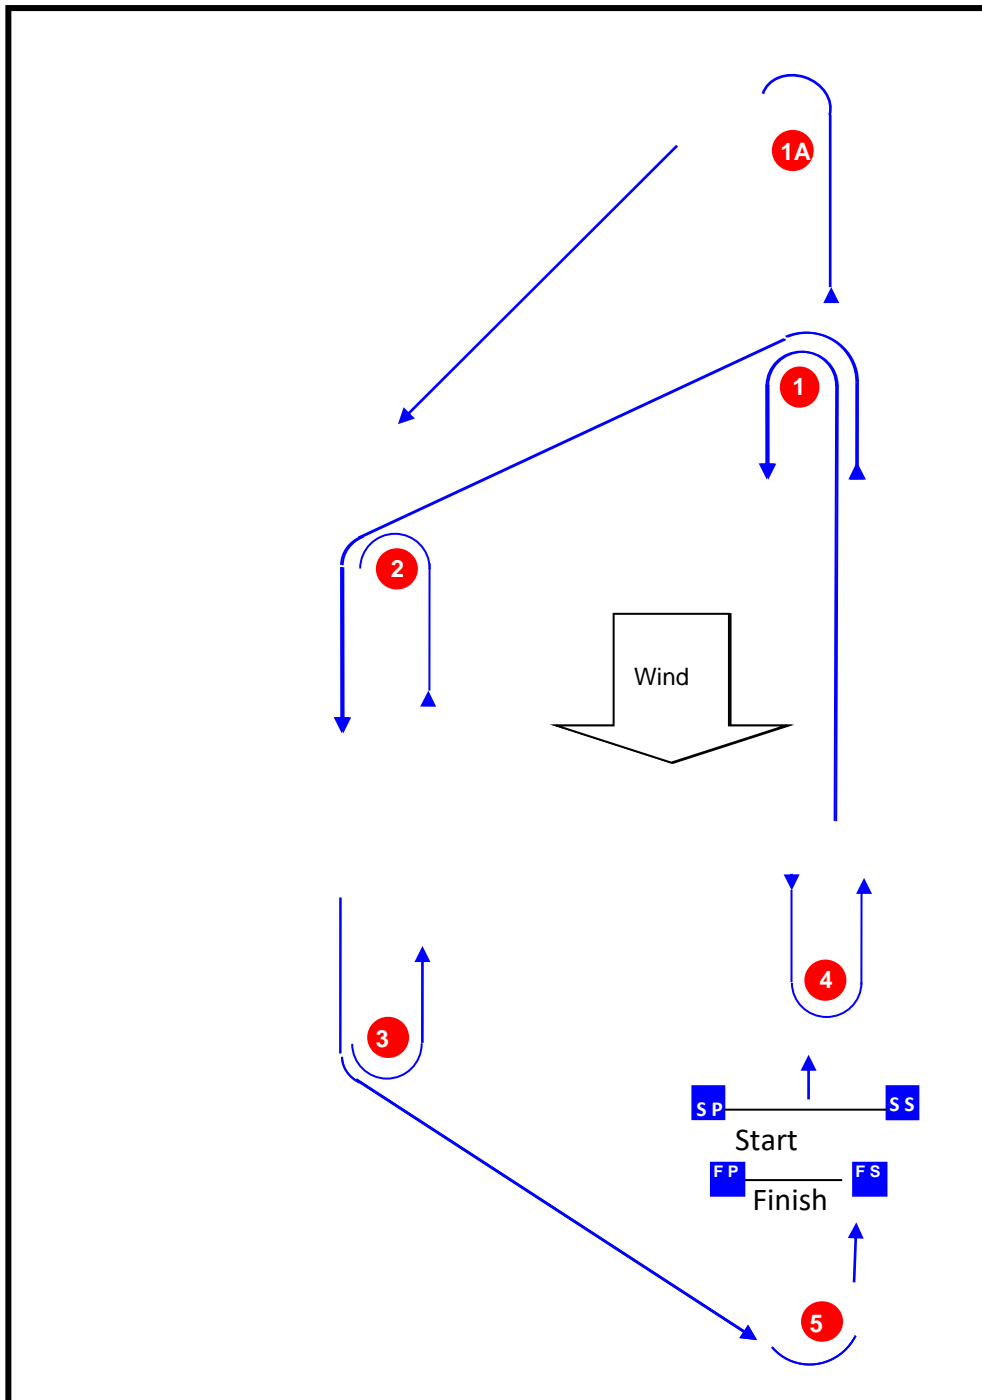

Course Illustration – Trapezoid with Beat to Finish

Mark	Description	
1 4 5	Yellow Triangles	
2 3	Red Triangles	
1A	Orange Cylinder	
SS	Start Mark Starboard End	Signal Boat with Orange Pole
FP	Start Mark Port End	Orange Buoy with Orange Flag
FP	Finish Mark Port End	Orange Buoy with Blue Flag
FS	Finish Mark Starboard End	Signal Boat with Orange Pole with Blue Flag