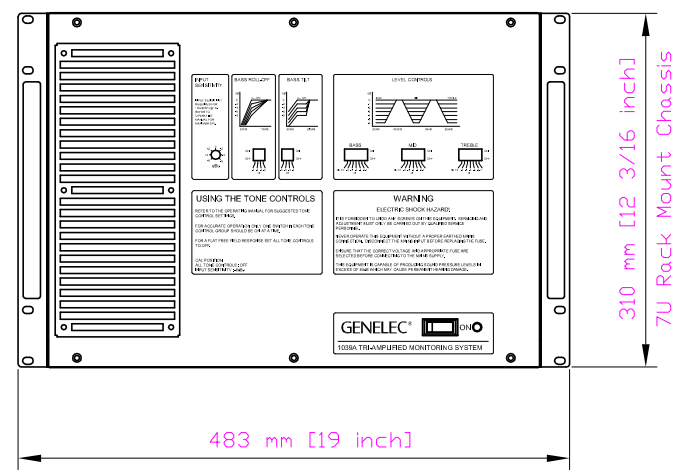

42 mm [1 5/8 inch]

251 mm [9 7/8 inch]

103 mm [4 1/16 inch]
36 mm [1 3/8 inch]

483 mm [19 inch]

310 mm [12 3/16 inch]
7U Rack Mount Chassis

112 mm [4 7/16 inch]
57 mm [2 1/4 inch]
188 mm [7 7/16 inch]

1039A & 1034B AMP VIEWS
28.5.98/JM