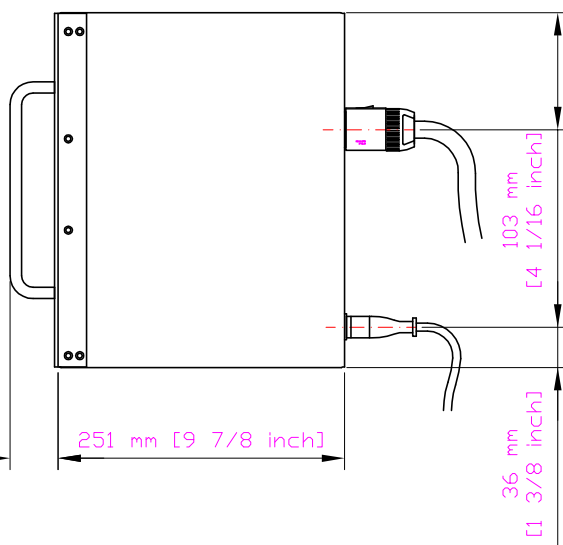

42 mm [1 5/8 inch]

251 mm [9 7/8 inch]

103 mm [4 1/16 inch]
36 mm [1 3/8 inch]

483 mm [19 inch]

310 mm [12 3/16 inch]
7U Rack Mount Chassis

112 mm [4 7/16 inch]
57 mm [2 1/4 inch]
188 mm [7 7/16 inch]

1039A & 1034B AMP VIEWS
28.5.98/JM