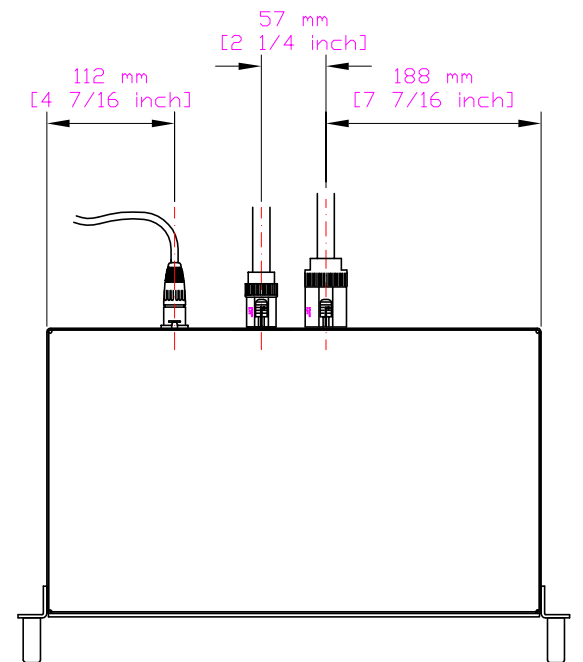

42 mm [1 5/8 inch]

251 mm [9 7/8 inch]

103 mm [4 1/16 inch]
36 mm [1 3/8 inch]

483 mm [19 inch]

310 mm [12 3/16 inch]
7U Rack Mount Chassis

112 mm [4 7/16 inch]
57 mm [2 1/4 inch]
188 mm [7 7/16 inch]

1039A & 1034B AMP VIEWS
28.5.98/JM