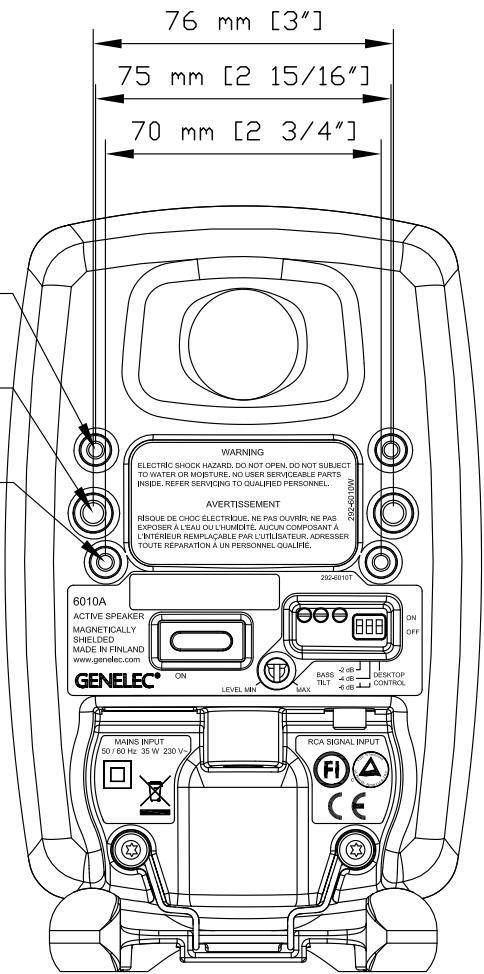

M4 depth 8.5
(2 pcs)

M6 depth 8.5
(2 pcs)

M4 depth 8.5
(2 pcs)

Acoustic axis 120 mm [4 3/4"]

6010A views
15.8.2008 OR