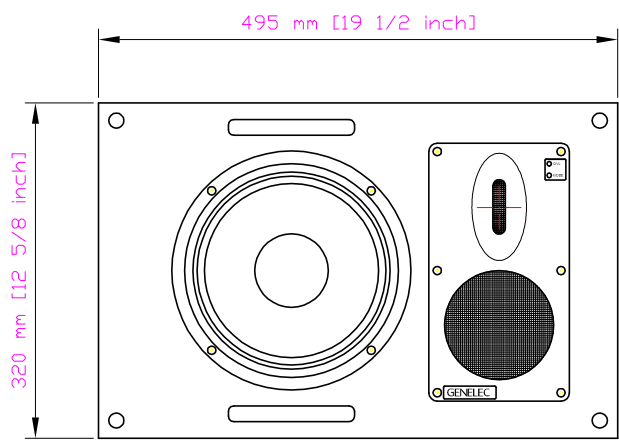

S30DH views
5.12.00/JM
+ 8.11.06/SDM

S30DH views
5.12.00/JM
+ 8.11.06/SDM