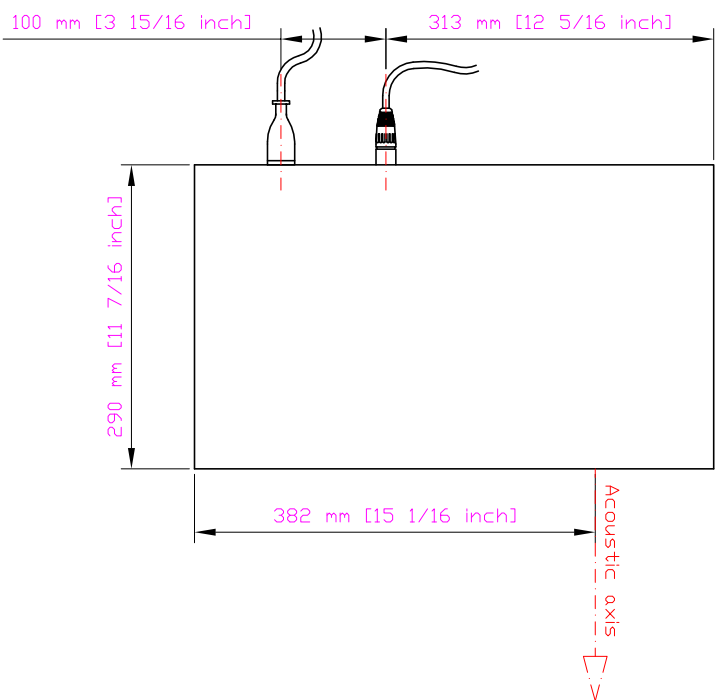

S30DH views
5.12.00/JM
+ 8.11.06/SDM

S30DH views
5.12.00/JM
+ 8.11.06/SDM