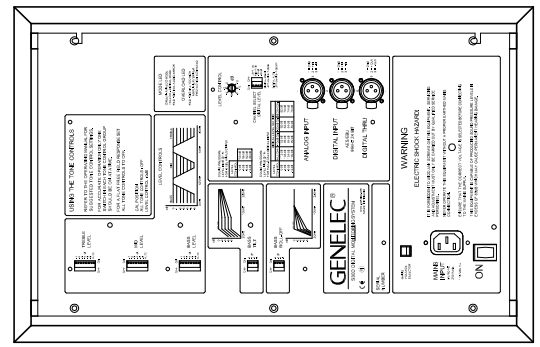

S30DH views
5.12.00/JM
+ 8.11.06/SDM

S30DH views
5.12.00/JM
+ 8.11.06/SDM