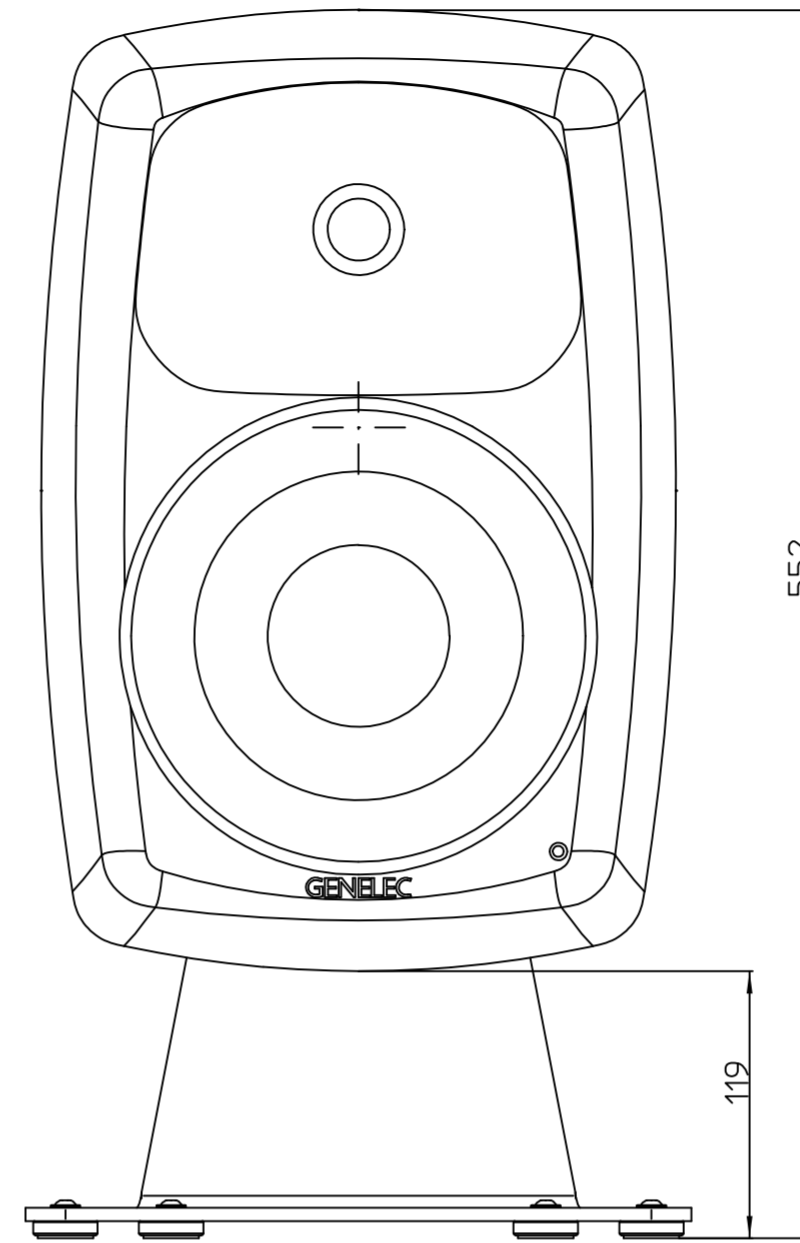

Genelec table stand 8000-325
(K&M 23276-000-xx)

For:
8x4x / G Four
8x5x / G Five

Table stand 8000-325 with
Genelec 8x5x / G Five

Table stand 8000-325 with
Genelec 8351 - horizontal

Table stand 8000-325 with
Genelec 8351 - vertical