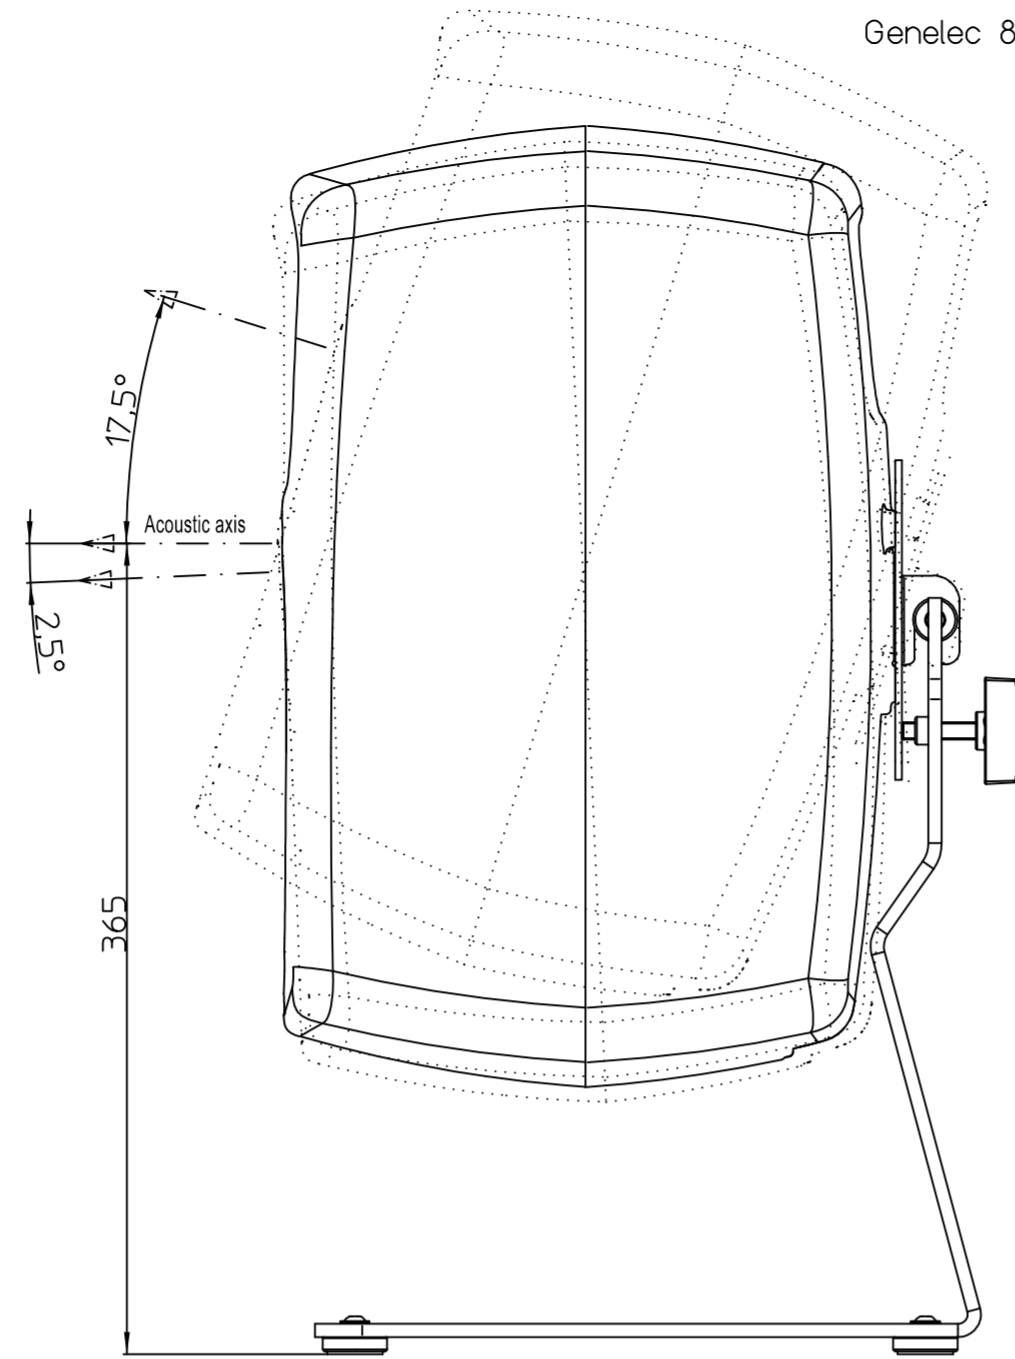

Genelec table stand 8000-325
(K&M 23276-000-xx)

For:
8x4x / G Four
8x5x / G Five

Table stand 8000-325 with
Genelec 8x5x / G Five

Table stand 8000-325 with
Genelec 8351 - horizontal

Table stand 8000-325 with
Genelec 8351 - vertical