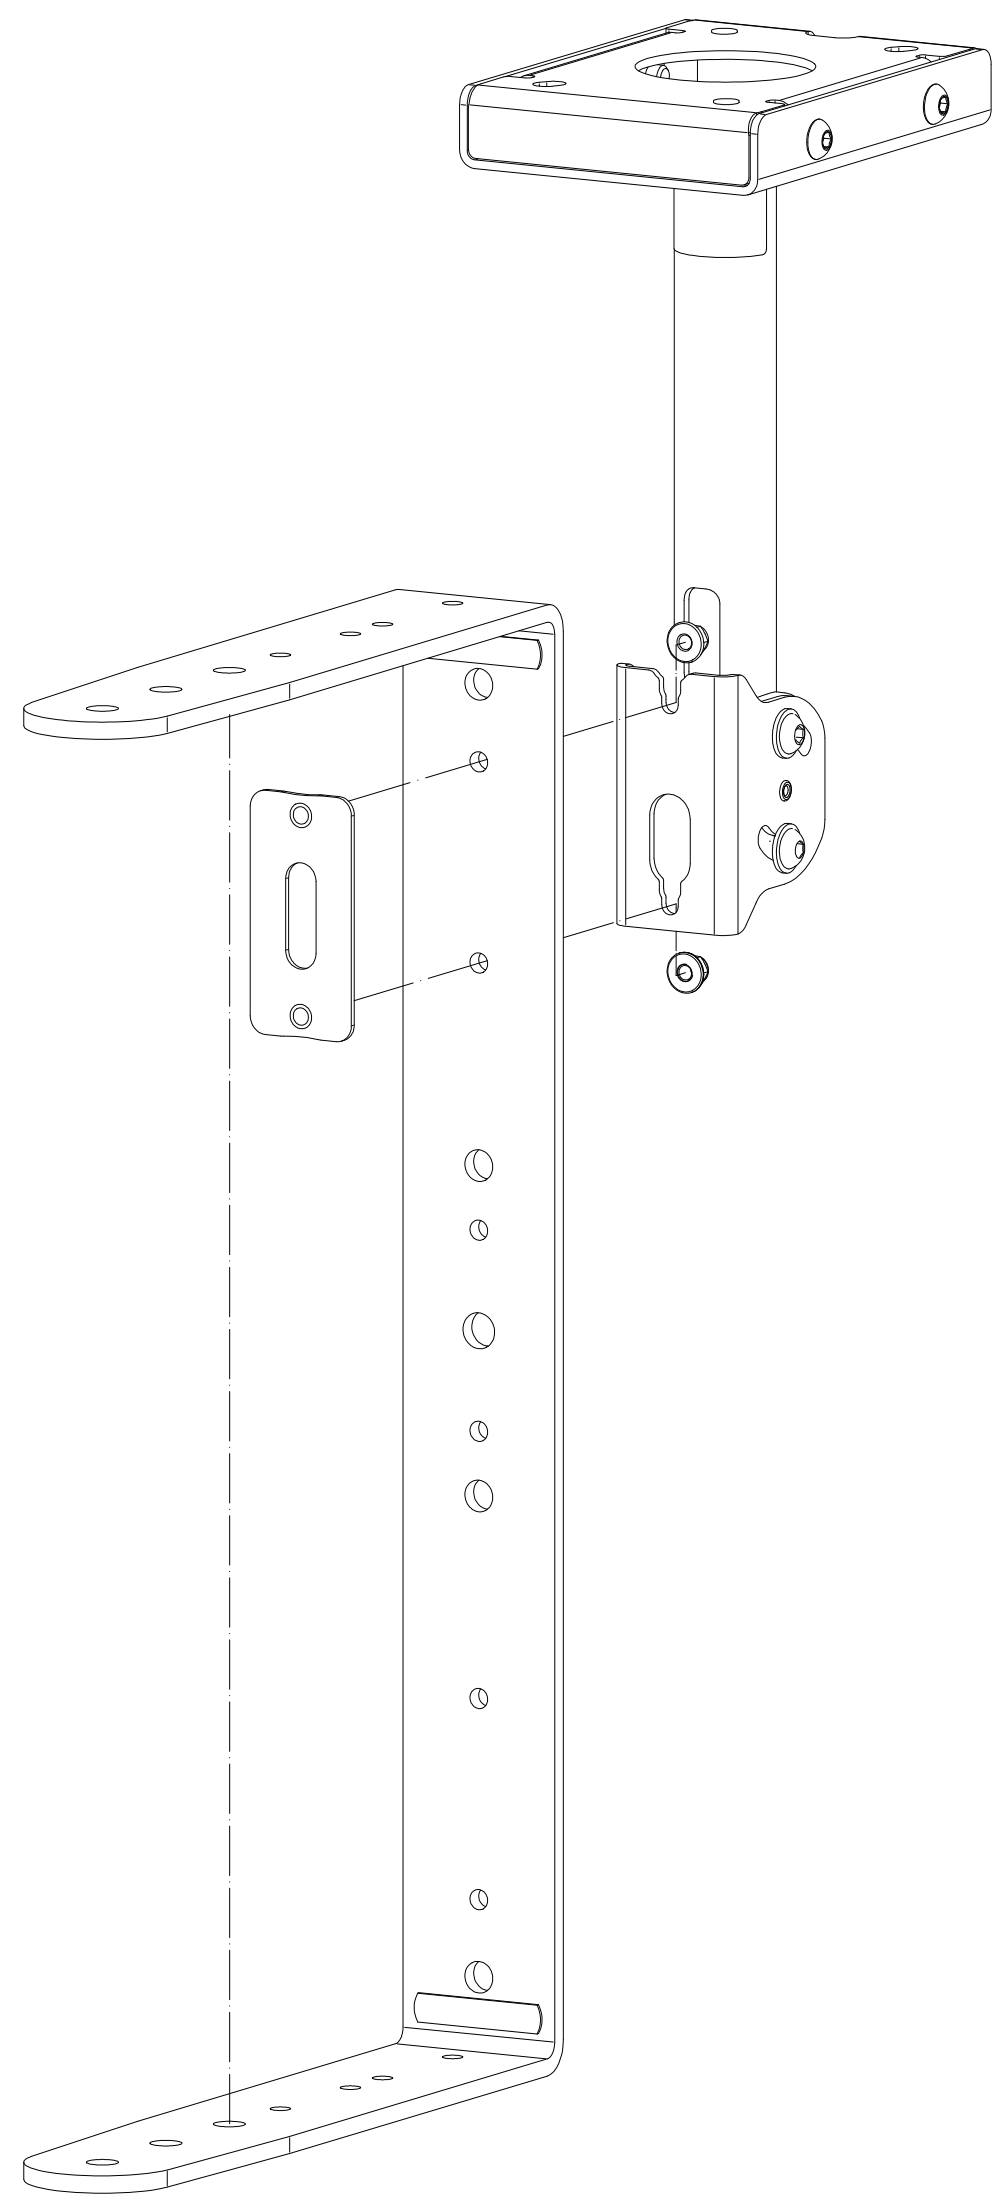

- Mounting positions in combination with a Ceiling- or Truss mount -

Ceiling- or Truss mount with:

8000-436B/W
K&M 24486-000-5x

- or -

8000-442B/W
K&M 24491-00-5x

- or -

8000-444B/W
K&M 24494-000-5x

- or -

8000-446B
K&M 24499-00-55