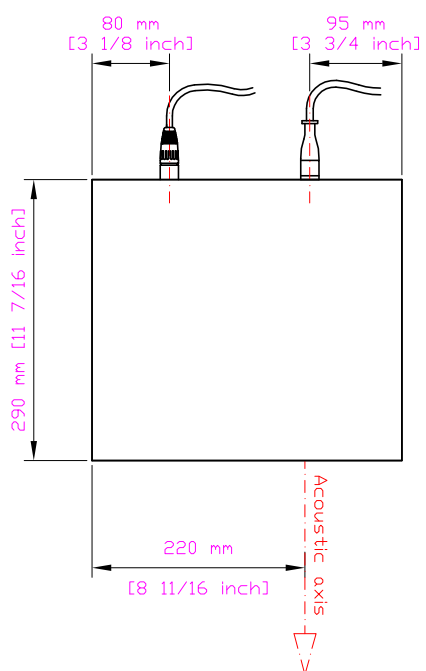

S30DV views
5.12.00/JM
+ 8.11.06/SDM

S30DV views
5.12.00/JM
+ 8.11.06/SDM