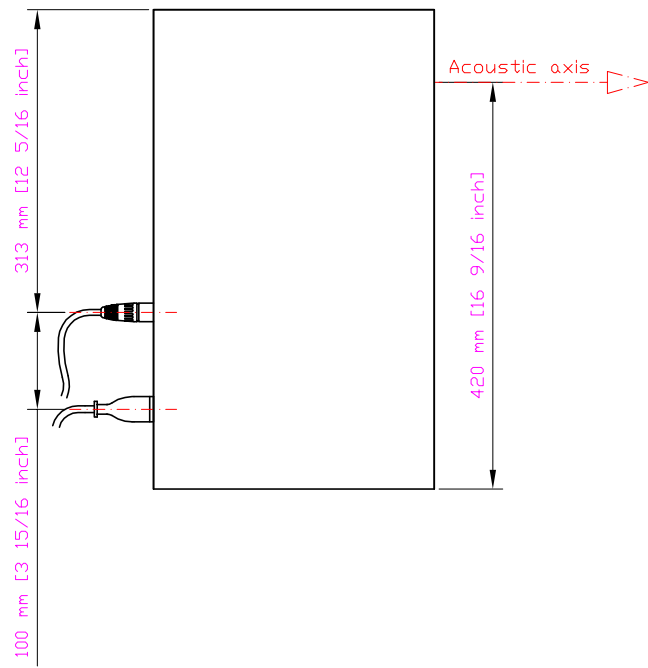

S30DV views
5.12.00/JM
+ 8.11.06/SDM

S30DV views
5.12.00/JM
+ 8.11.06/SDM