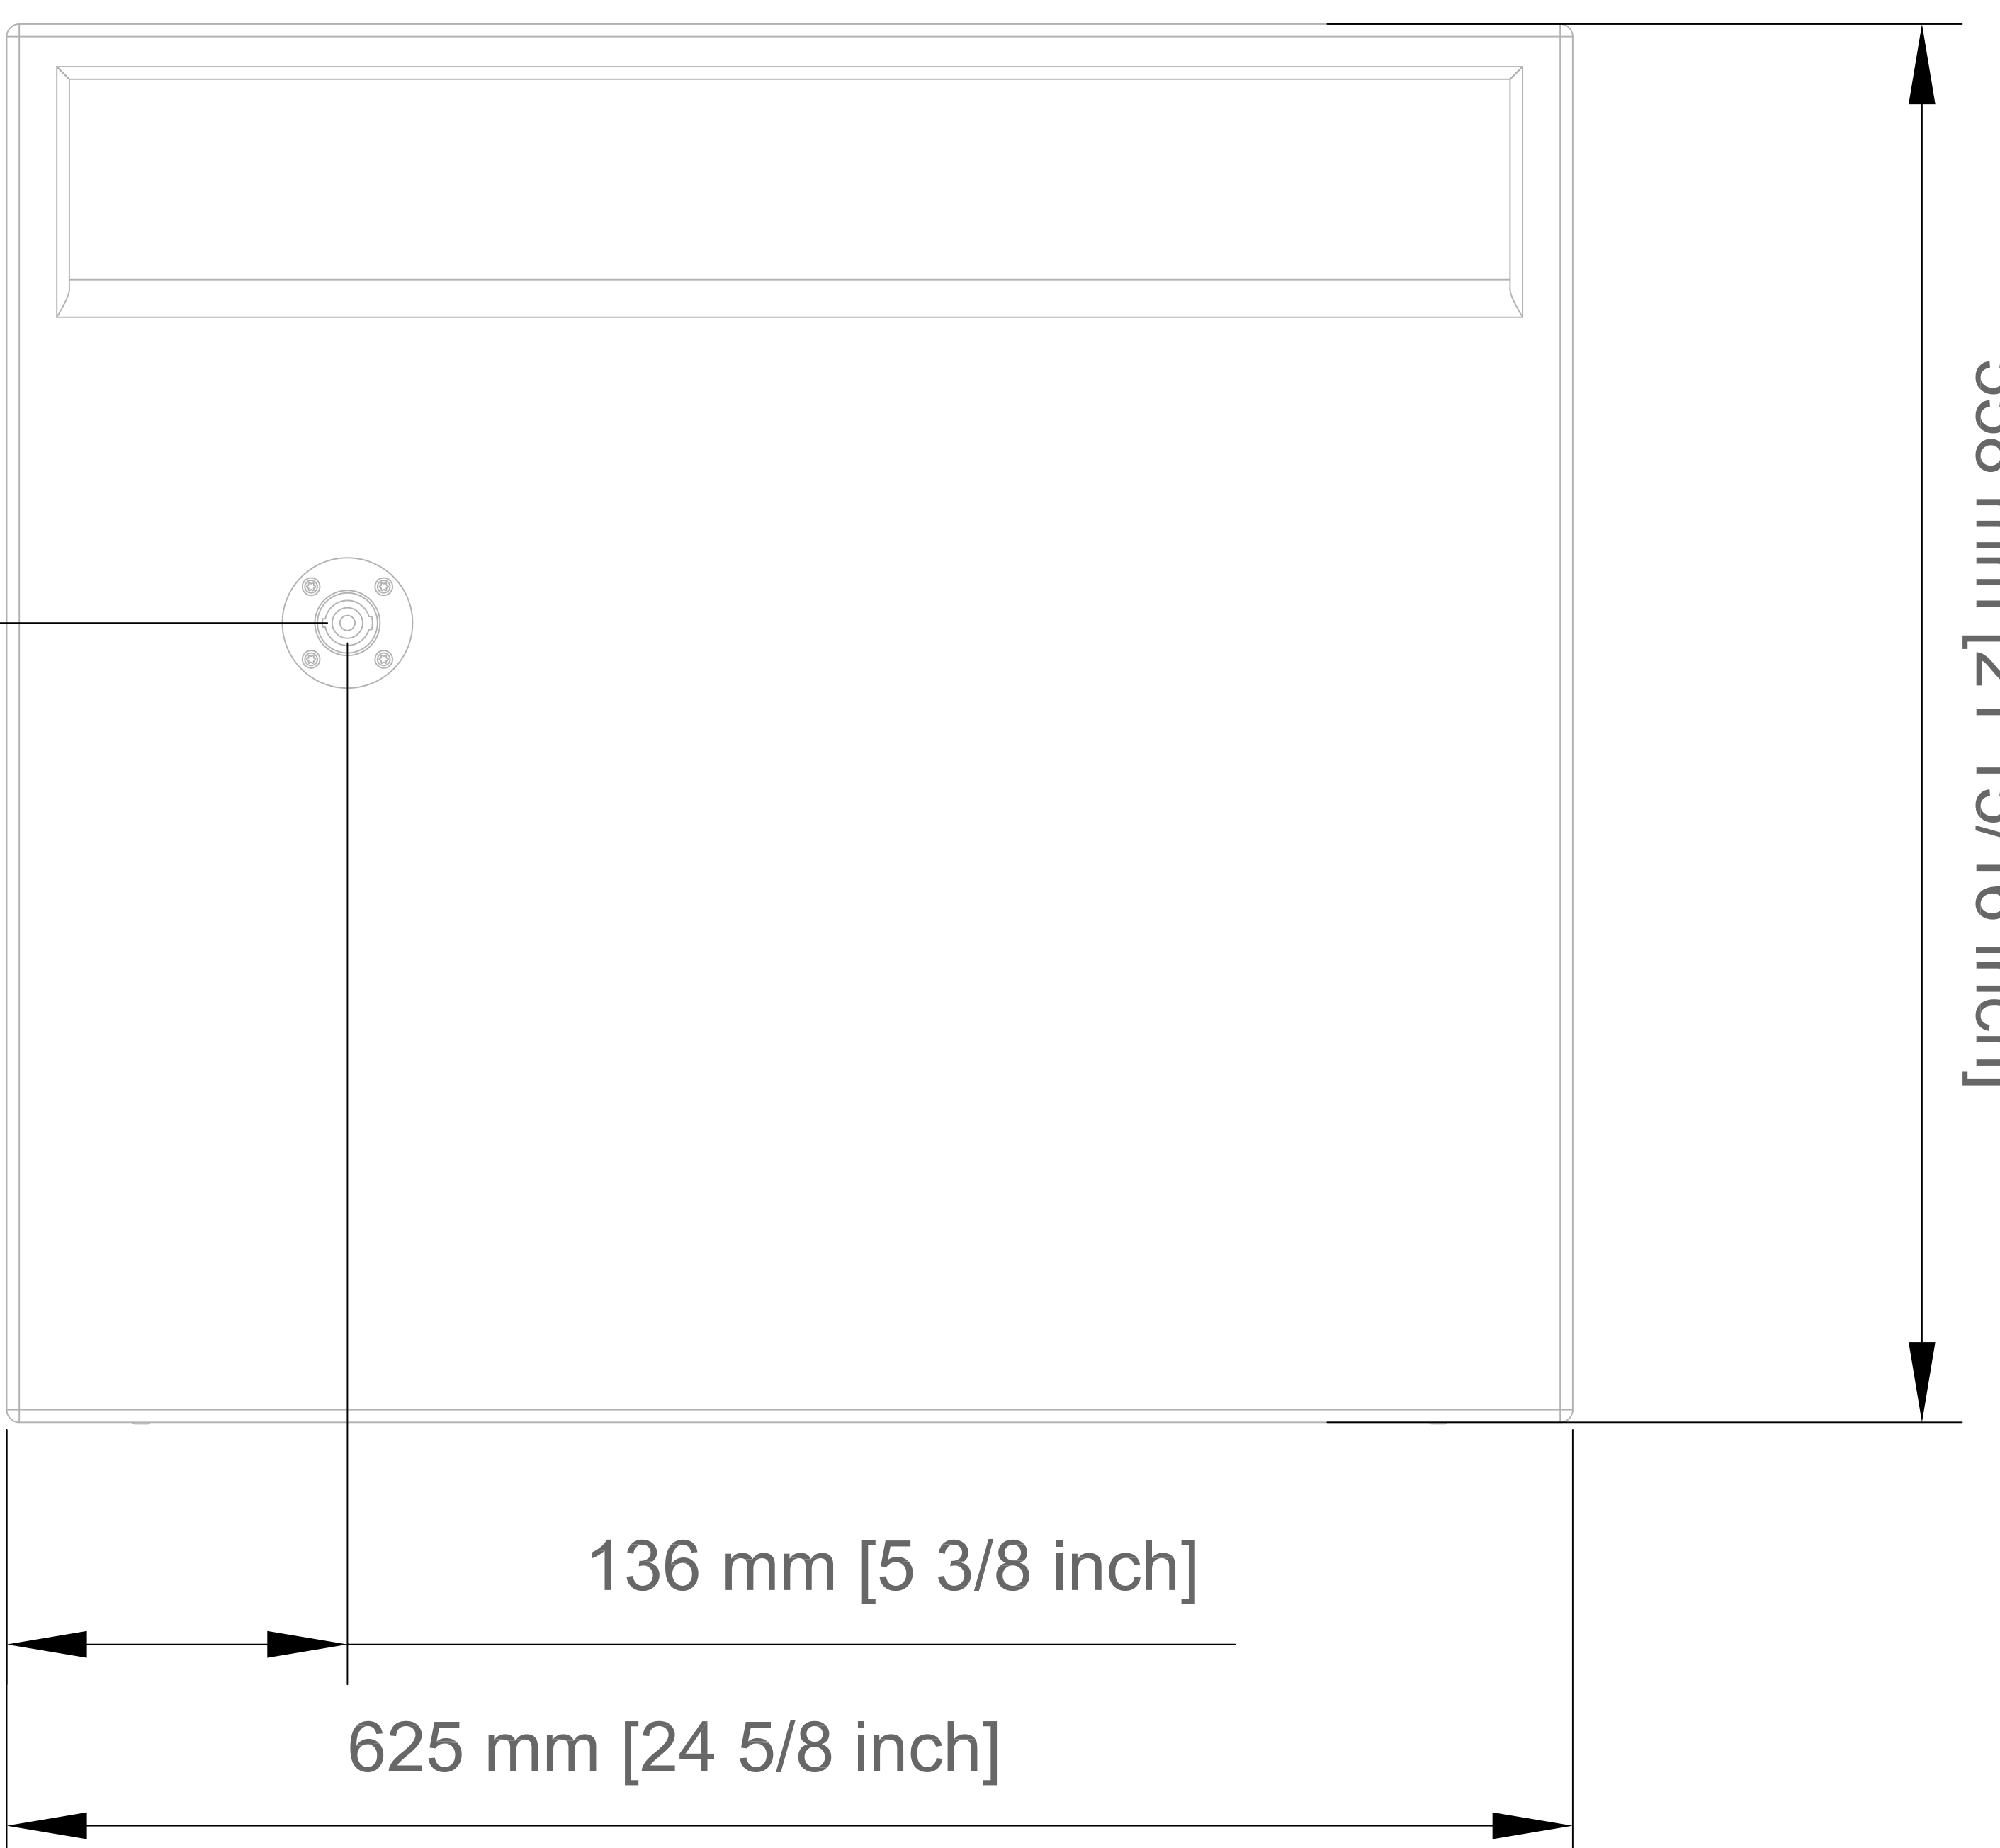

1400 mm [55 1/8 inch]

558 mm [21 15/16 inch]

7382A VIEWS  
04.06.18 OR