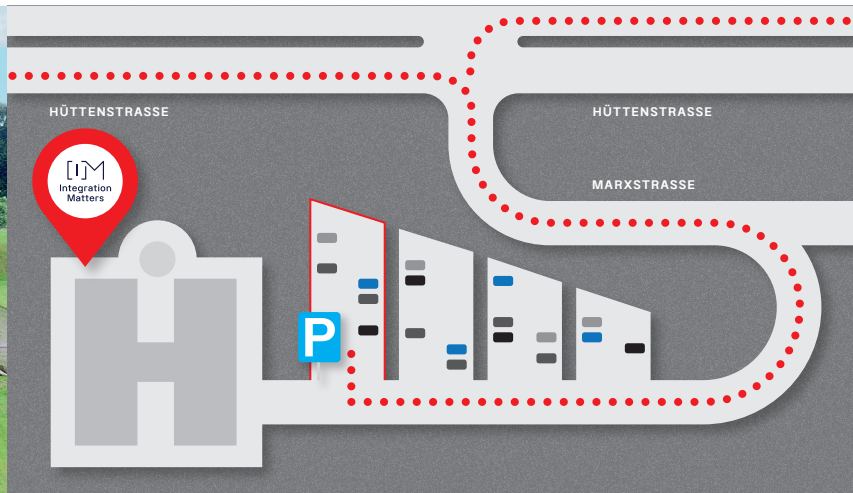

### Please note:

You can reach the main entrance as well as the parking facilities of the IM Park via Marxstr.  
The entrance is across the street from Marxstr. 5.

#### from "Essen Central Station"

Train S3 to "Hattingen Mitte", Bus 350 to "Hattingen Im Welperfeld"

#### from "Hattingen Mitte"

Bus 350 to "Hattingen Im Welperfeld"

#### ab "Bochum Central Station"

Bus 350 to "Hattingen Im Welperfeld"