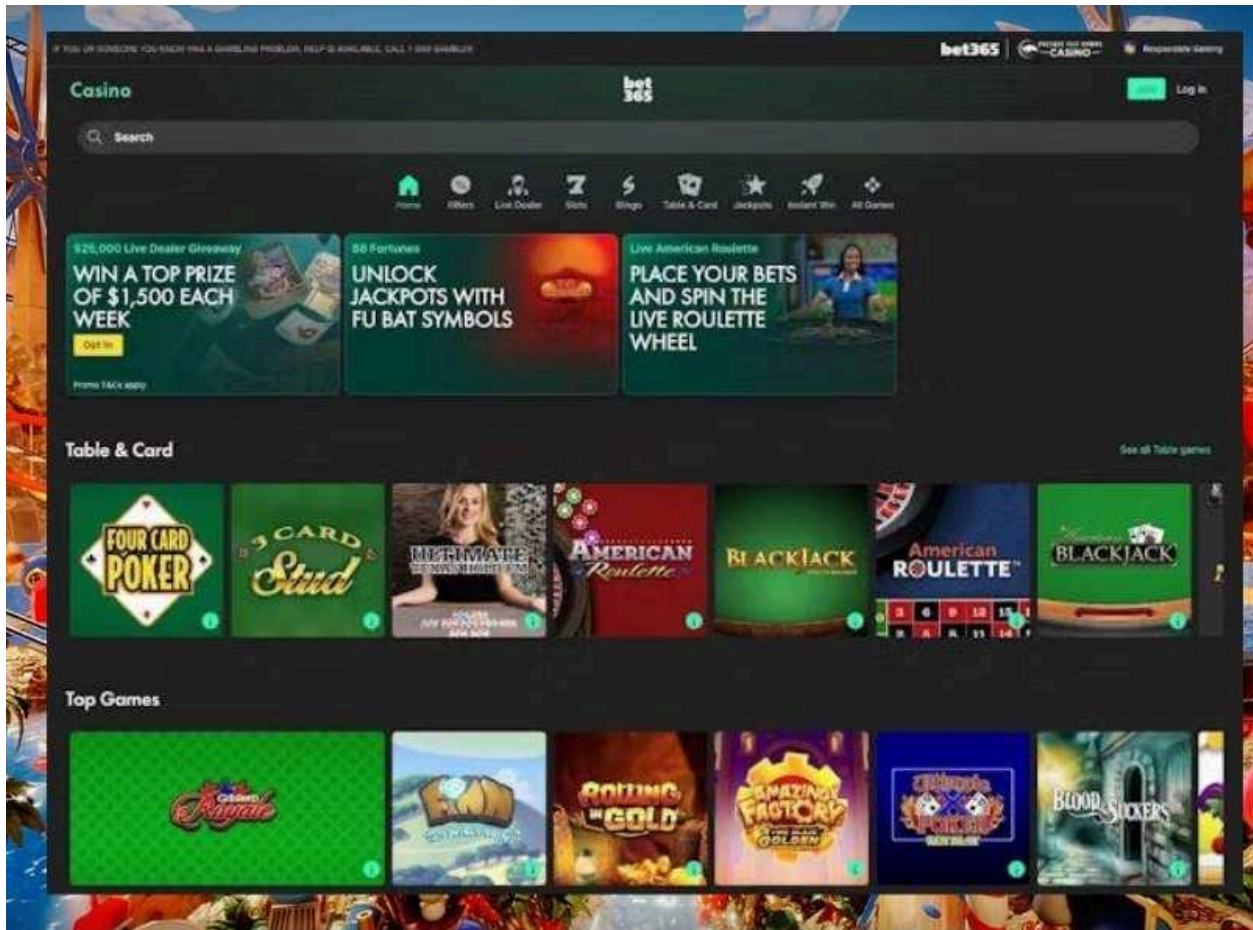

# Bet365 Casino Crazy Time Live Review 2026 Complete Guide

[Bet365 Casino Crazy Time Live](#) is one of the most entertaining and visually dynamic live casino games in modern online gaming because it combines live hosts, interactive bonus rounds, colorful wheel mechanics, and real-time gameplay into a unique casino experience. Unlike traditional table games such as blackjack or roulette, Crazy Time focuses on game-show-style entertainment where players participate in spinning wheel action and bonus-based excitement.

Live casino games have become increasingly popular because players want realistic and engaging experiences instead of basic automated gameplay. Crazy Time Live stands out because it mixes casino betting with television-style game show presentation, creating a fast-paced and highly interactive atmosphere.

Therefore, Bet365 Casino delivers a complete Crazy Time Live experience that combines entertainment, visual excitement, and smooth gameplay performance.

Many users enjoy Crazy Time Live because it offers:

## **What Is Bet365 Casino Crazy Time Live?**

Bet365 Casino Crazy Time Live is a live casino game show where players place bets on segments of a large spinning wheel. The wheel contains numbers and bonus game sections that determine the outcome of each round.