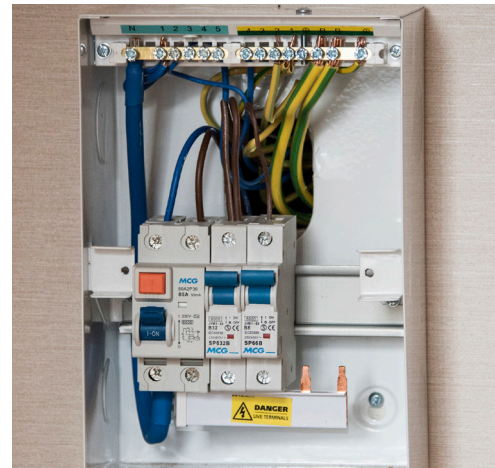

**MCG SINGLE PHASE 4 WAY  
METAL CONSUMER UNIT  
- RCD CONTROLLED  
Ref: MMSB4R**

The MCG unit comes complete with an 80A, 30mA, 2 Pole RCD.

Also supplied separately are the 6A1PB6, 6 Amp Single Pole MCB and the 32A1PB6, 32 Amp Single Pole MCB, both type B.