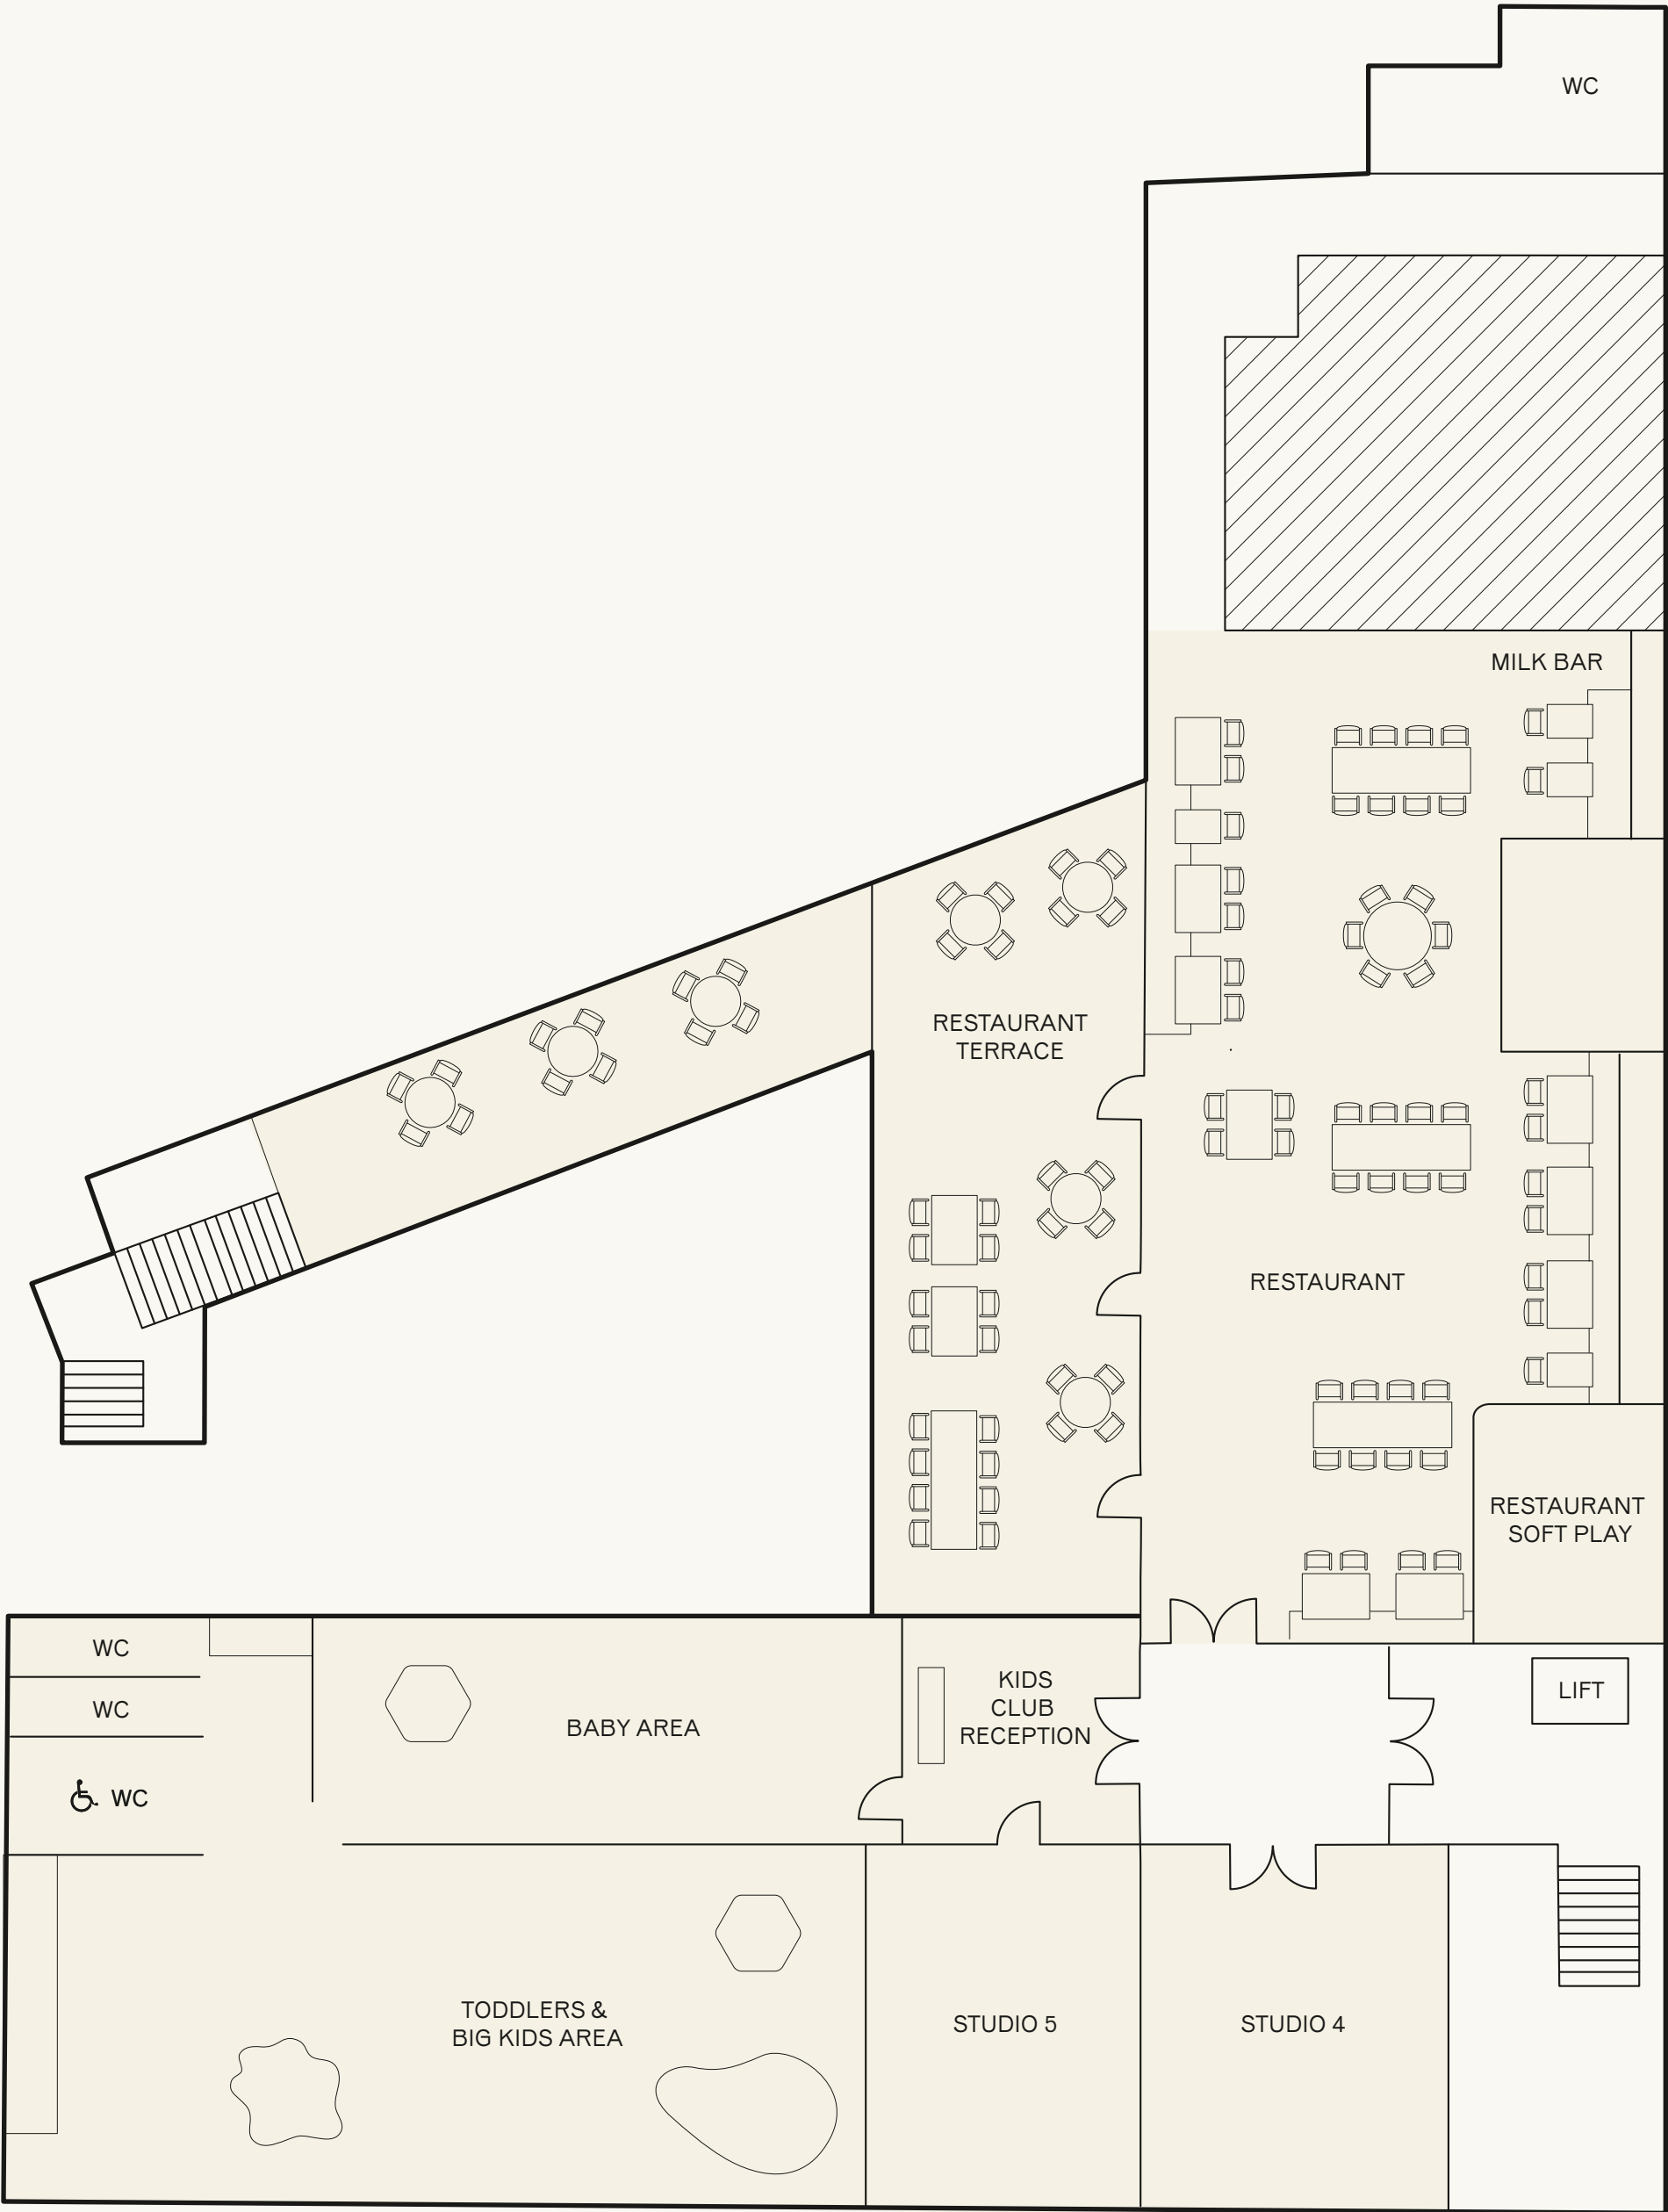

Ground Floor West

KEY FEATURES

-  The Gym
-  Spin Studio
-  Studio Rooms
-  The Den & Games Room
-  Older Kids Games Room
-  Coffee Counter

Ground Floor East

KEY FEATURES

-  Reception
-  Living Room
-  Kids Cinema
-  Indoor & Outdoor Pool
-  The Study
-  MUGA Pitch
-  Grab & Go
-  Playground

First Floor

KEY FEATURES

 Restaurant & Terrace

 Crèche & Kids Club

 Studio 4 & 5