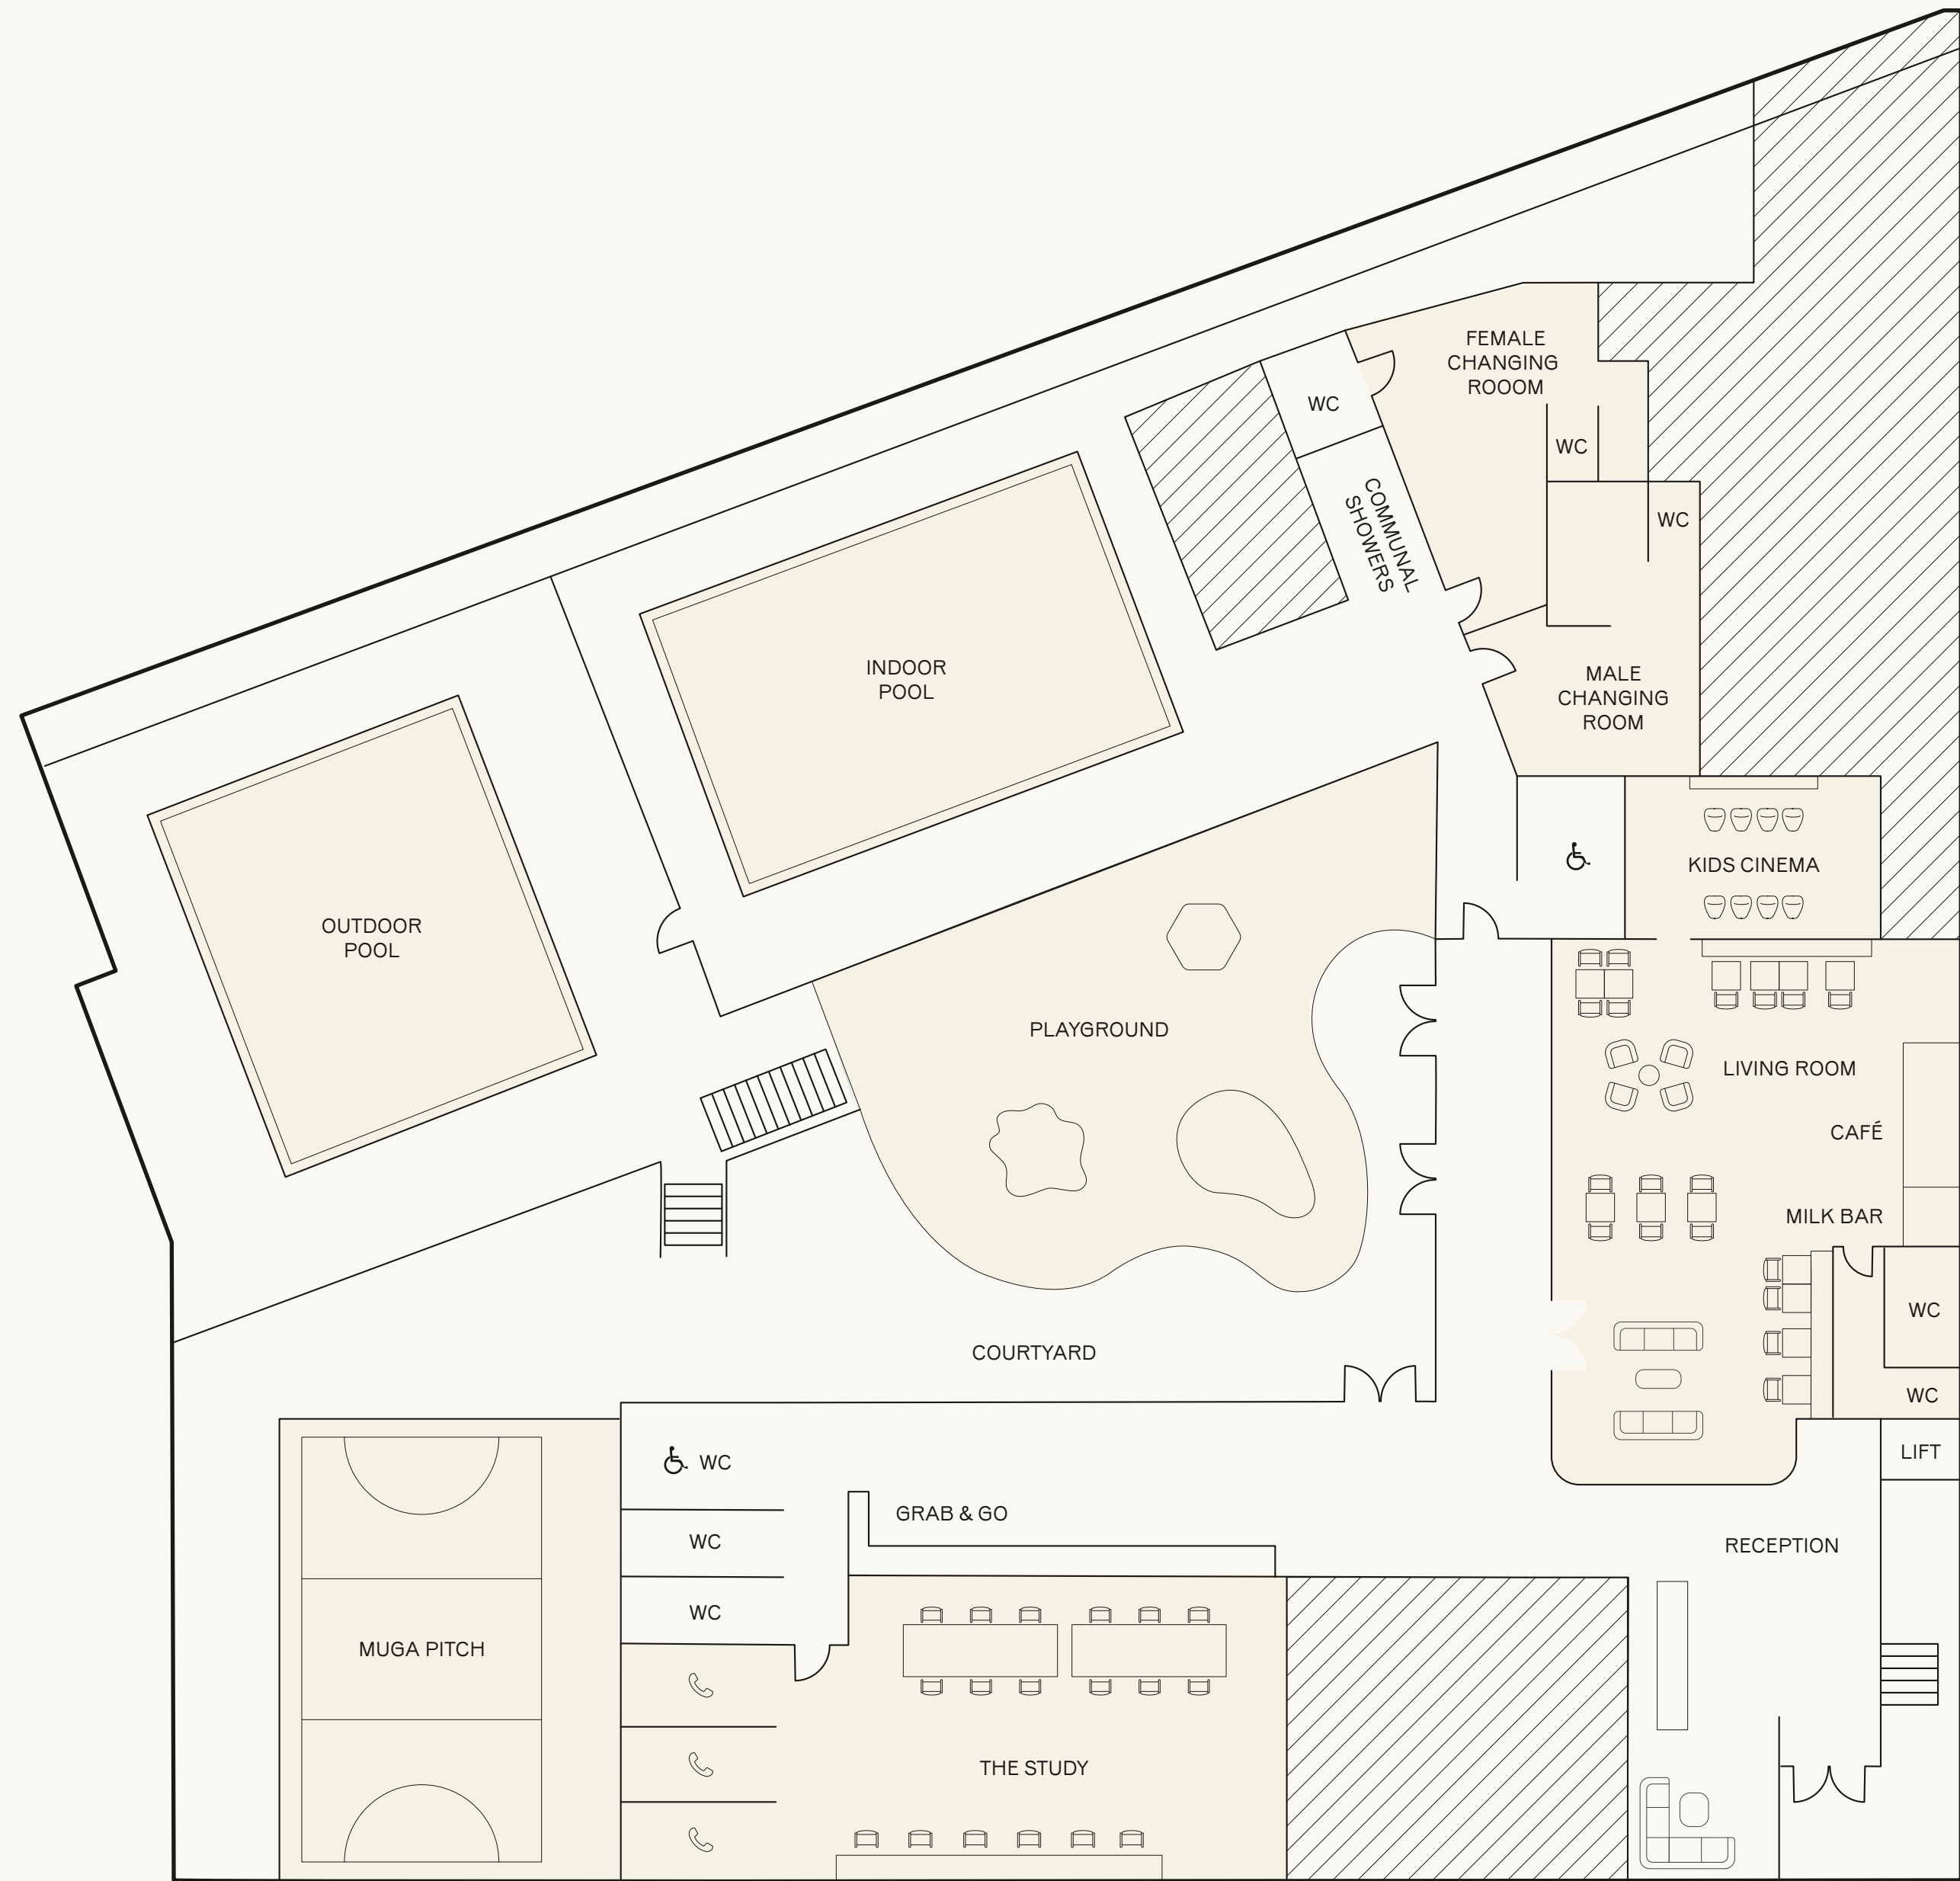

Ground Floor West

KEY FEATURES

-  The Gym
-  Spin Studio
-  Studio Rooms
-  The Den & Games Room
-  Older Kids Games Room
-  Coffee Counter

Ground Floor East

KEY FEATURES

-  Reception
-  Living Room
-  Kids Cinema
-  Indoor & Outdoor Pool
-  The Study
-  MUGA Pitch
-  Grab & Go
-  Playground

First Floor

KEY FEATURES

 Restaurant & Terrace

 Crèche & Kids Club

 Studio 4 & 5