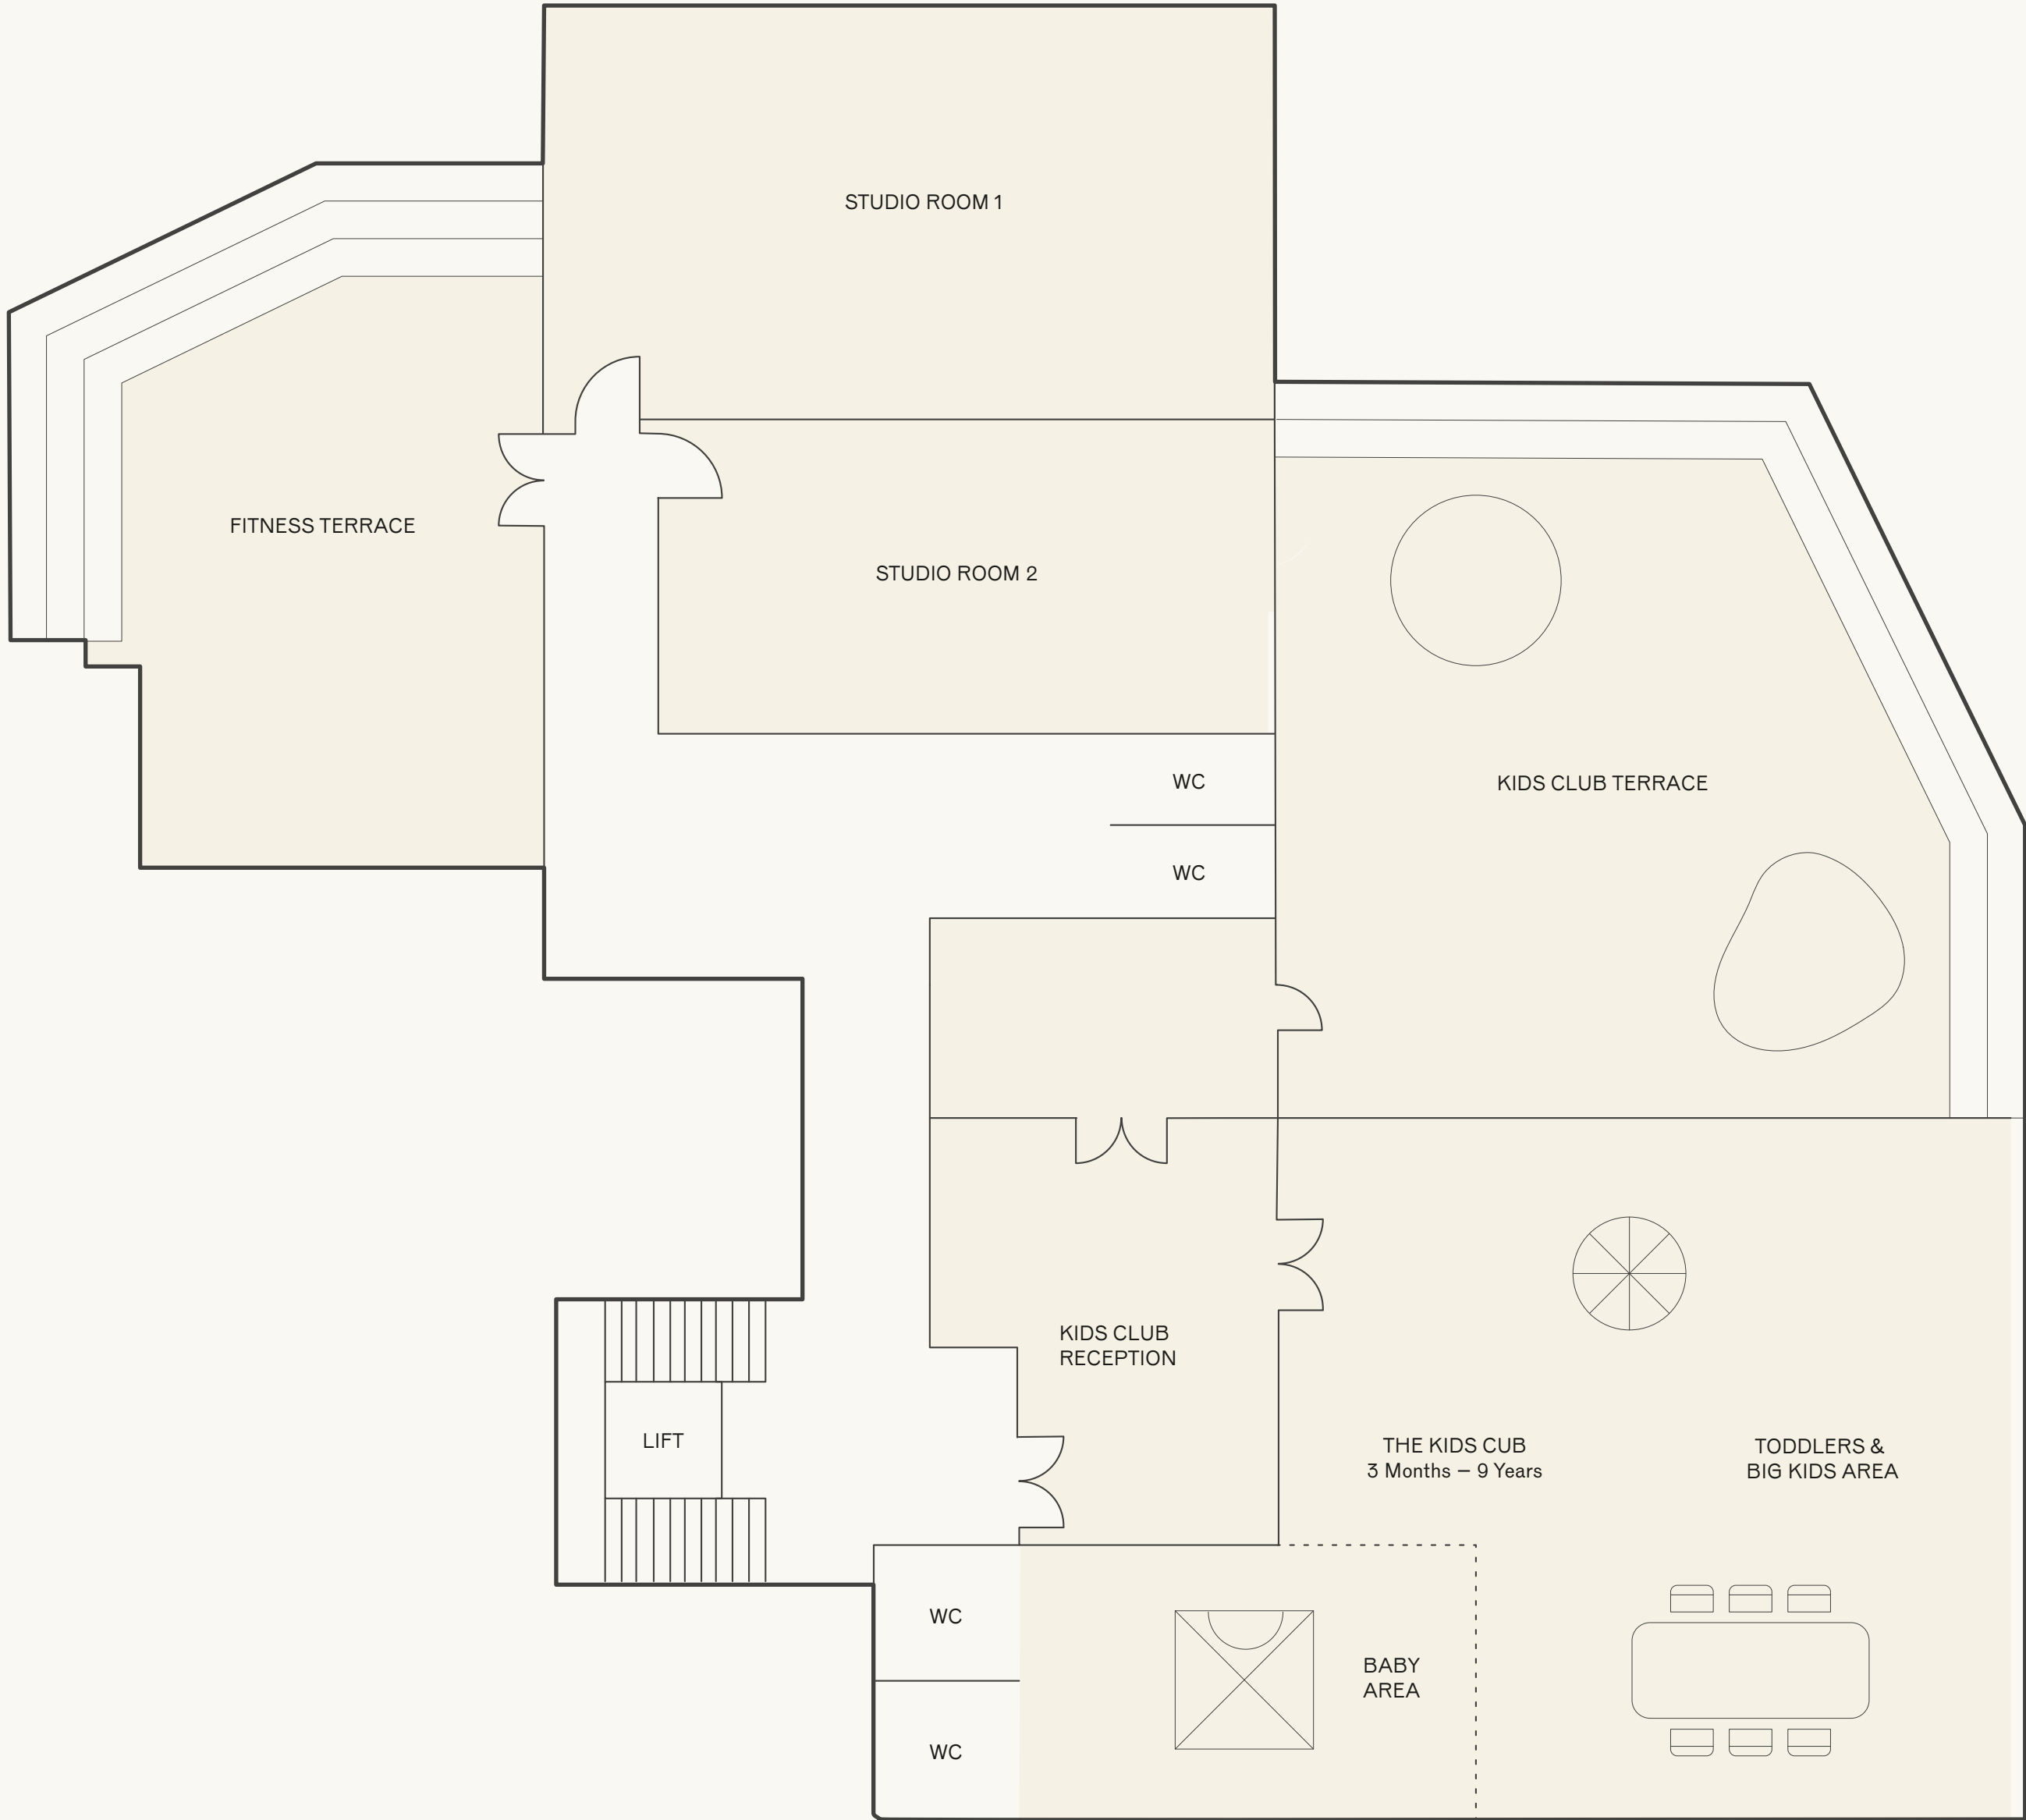

# Ground Floor

## KEY FEATURES

-  Reception
-  Gym
-  Reformer Studio
-  Restaurant & Waterside Terrace

# First Floor

## KEY FEATURES

 The Study

 Lounge Area

 Phone Booths

 Kitchenette