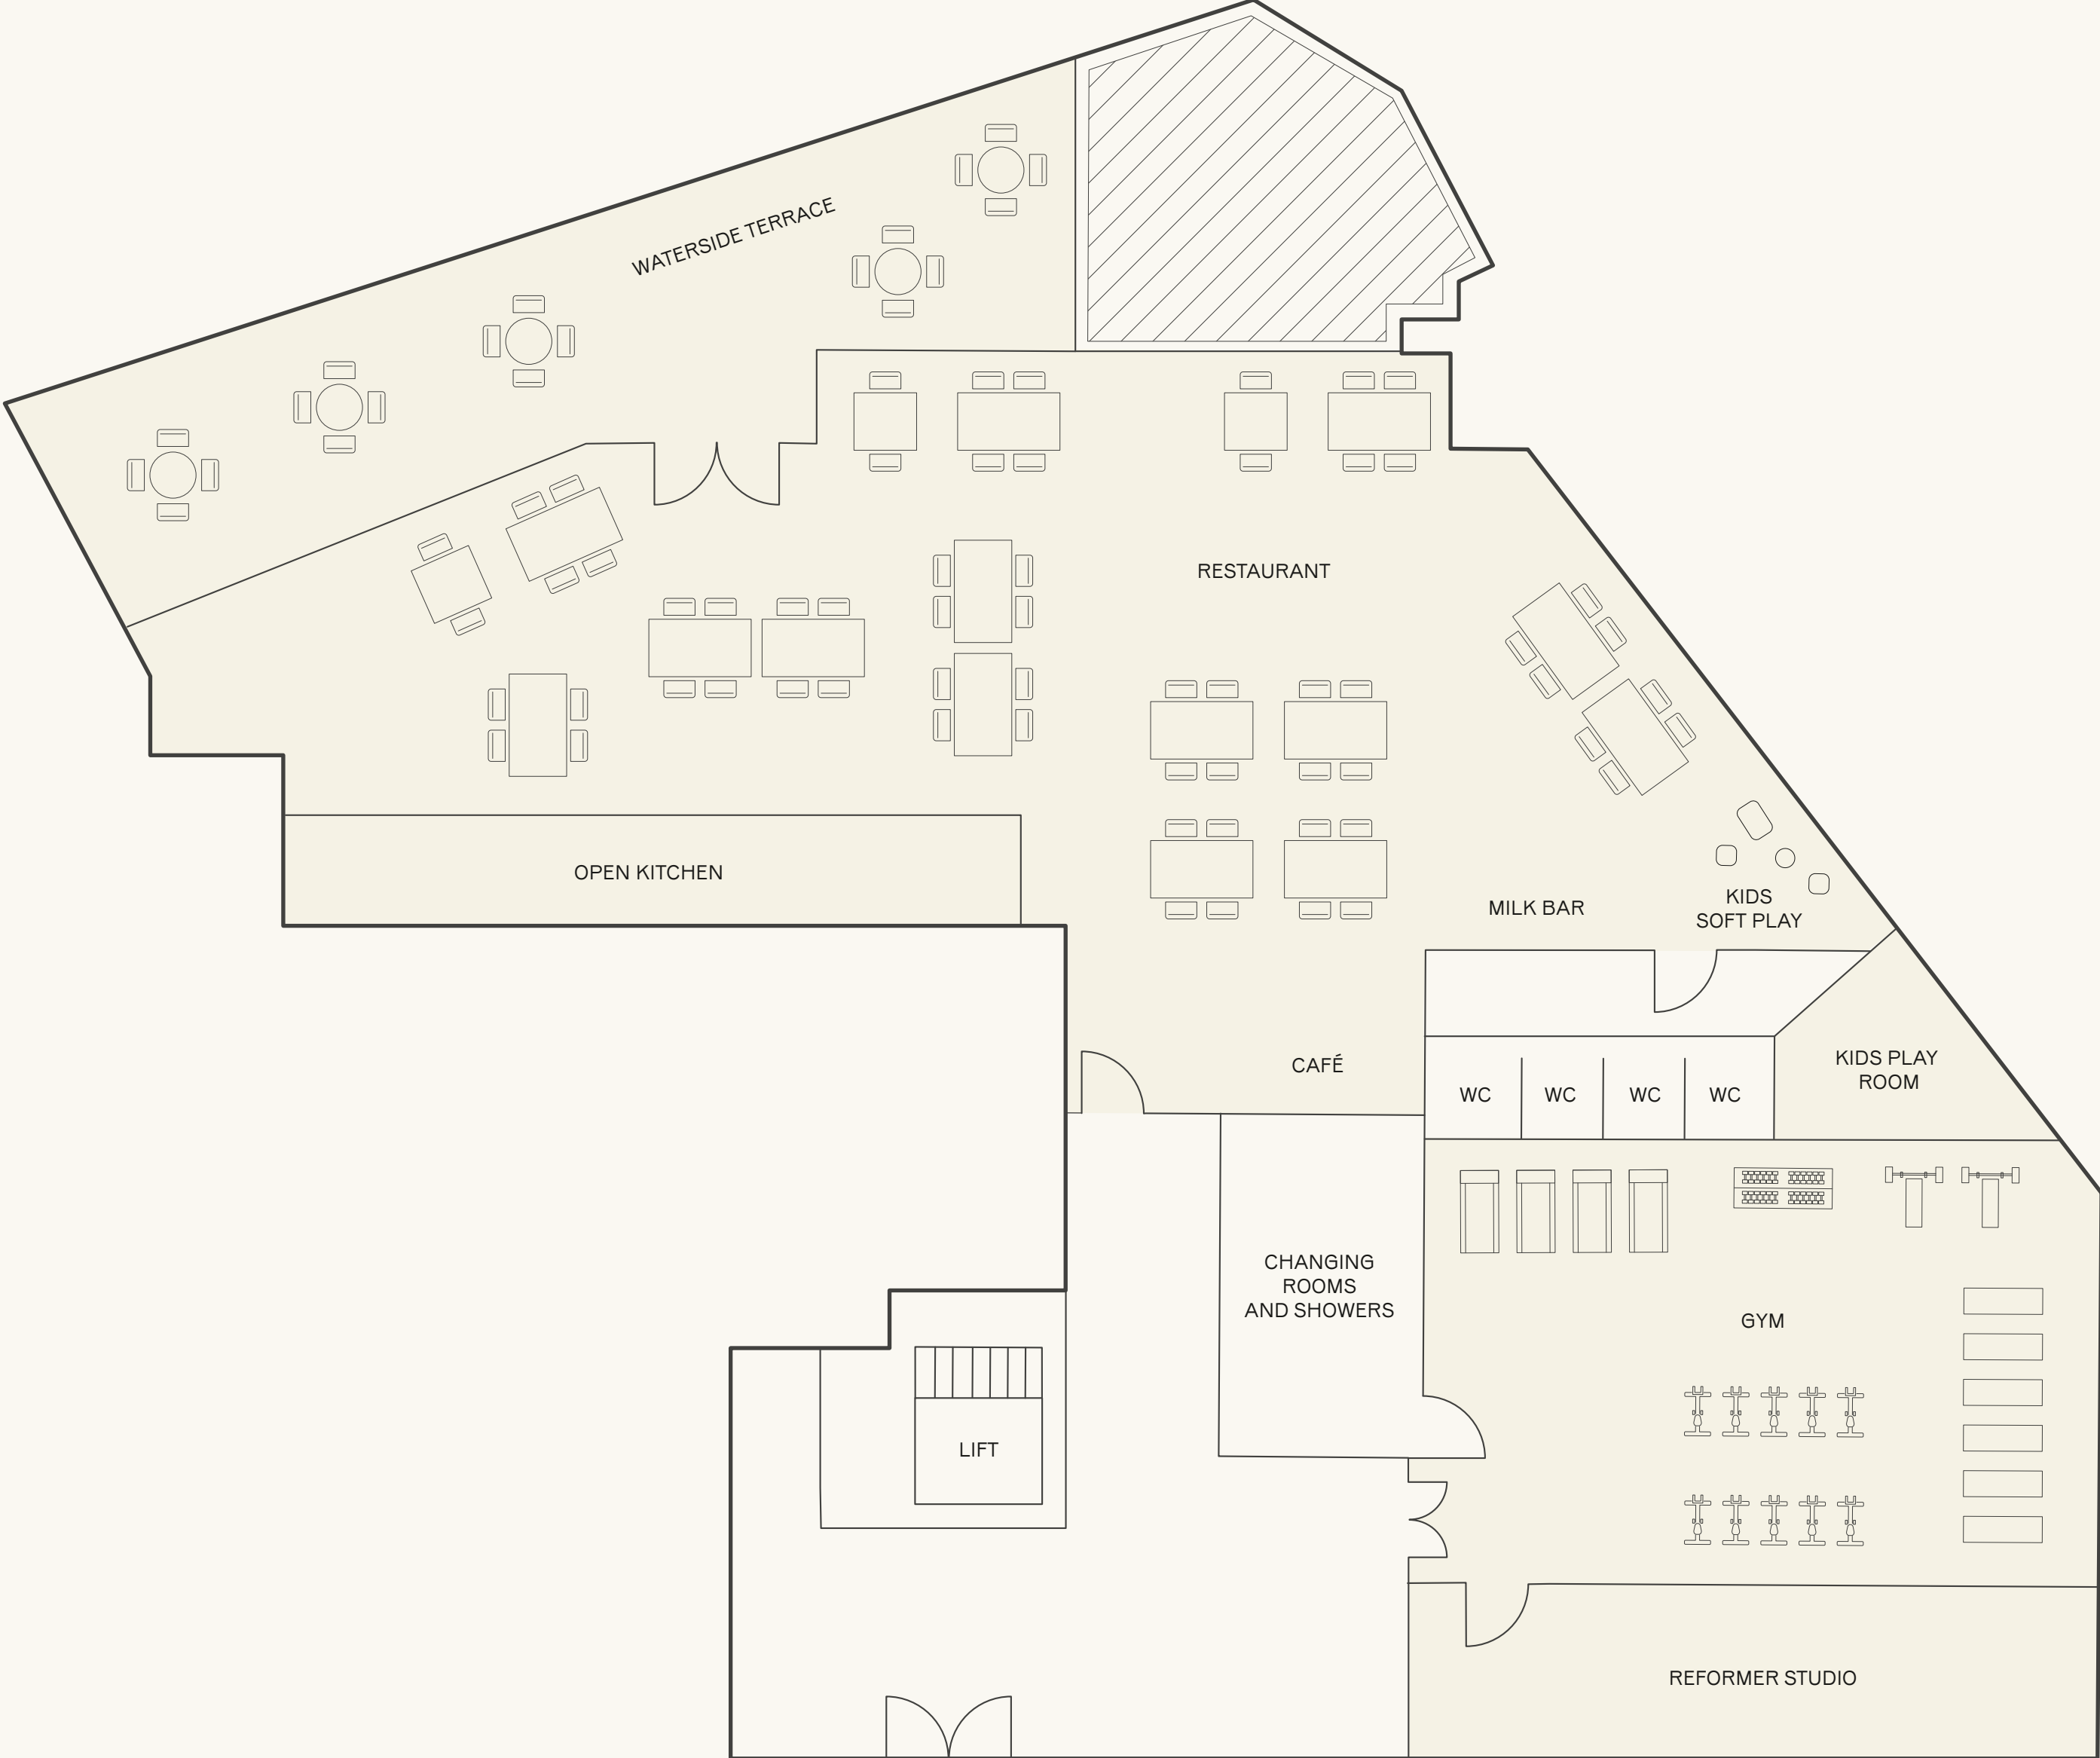

# Ground Floor

## KEY FEATURES

-  Reception
-  Gym
-  Reformer Studio
-  Restaurant & Waterside Terrace

# First Floor