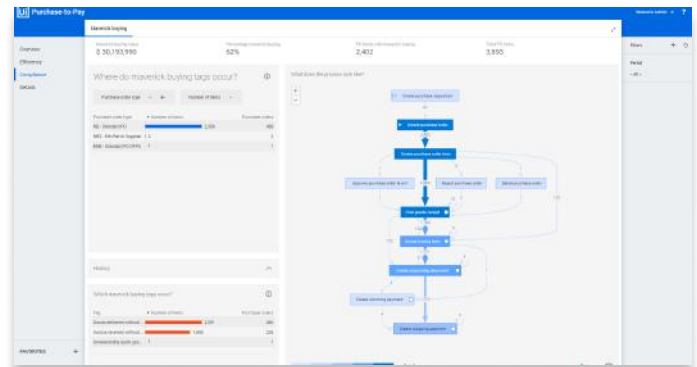

Ui Process Mining

UiPath Discovery Accelerators

Fast-track how you discover and monitor end-to-end business processes with purpose-built Process Mining solutions

Benefits

Reduce Process Mining configuration time with tailor-made KPIs, dashboards and metrics.

Act on process discovery with seamless RPA integration

Customize business rules for enhanced day-to-day process monitoring and alerts

Which Discovery Accelerators are available?

- Purchase-to-Pay (P2P)
- Order-to-Cash (O2C)

How do you streamline processes with Discovery Accelerators?

1. Gain full process transparency
2. Identify bottlenecks and automation opportunities
3. Turn ideas into powerful automations
4. Transform the end-to-end process
5. Monitor process KPIs
6. Alert people and robots to actively refine the process