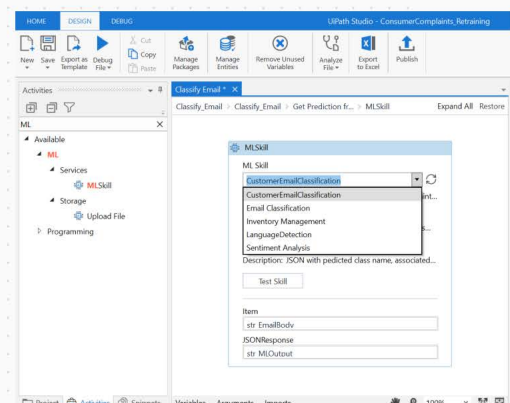

Manage and scale AI to achieve faster ROI

Struggling to apply AI?

UiPath AI Center helps you **orchestrate** all moving pieces of AI - **deploy, consume, manage, and improve machine learning models**. Let AI Center do the heavy lifting so you can reap the benefits from new cognitive workflows while focusing on your business.

Benefits

AI Center bridges the gap between RPA and data science teams and enables you to **instantly apply the limitless cognitive power of AI** to any software currently being automated by RPA.

Accelerated productivity

Control and visibility

Scalability

Faster ROI

What are the key features?

Easily deploy ML models

Package your models, upload them directly to AI Center, and make them available for robots to consume within minutes.

Alternatively, select **UiPath out-of-the-box ML models** or **pre-trained ML models from UiPath AI technology partners** that work best for your workflows.

Drag and drop AI

Choose a model and **drag and drop** it to your workflow **right in Studio** to accelerate the potential of your automations.

Select an AI skill suited to your business needs from a **drop down**.