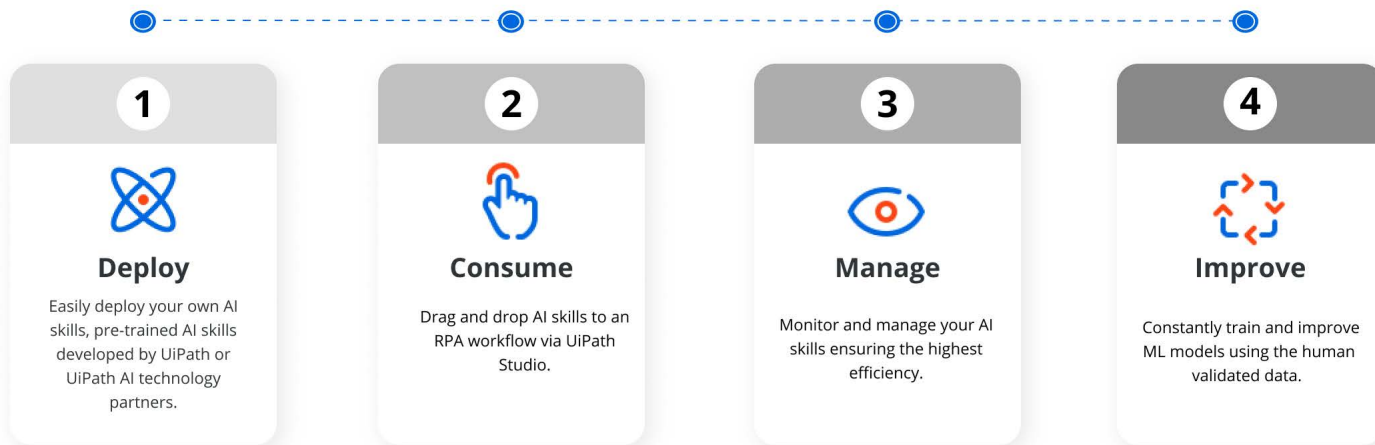

Create new pipeline run

Pipeline type: Full Pipeline run

Choose package: EmailClassification

Choose package major version: 3

Choose package minor version: 0

Create Cancel

v21.1.2

How does it work?