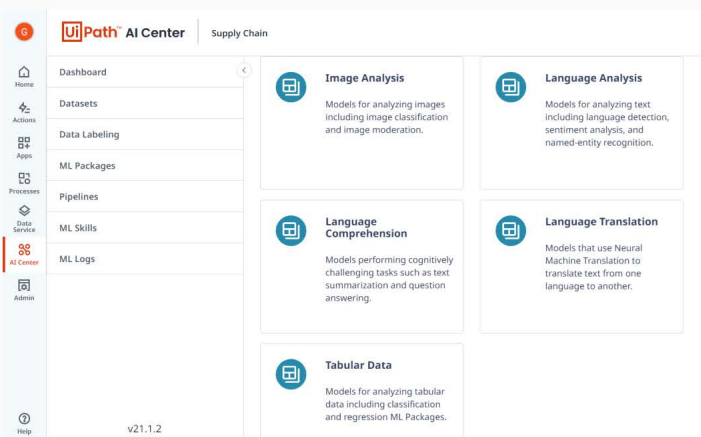

Control and visibility

Scalability

Faster ROI

What are the key features?

Easily deploy ML models

Package your models, upload them directly to AI Center, and make them available for robots to consume within minutes.

Alternatively, select **UiPath out-of-the-box ML models** or **pre-trained ML models from UiPath AI technology partners** that work best for your workflows.

Drag and drop AI

Choose a model and **drag and drop** it to your workflow **right in Studio** to accelerate the potential of your automations.