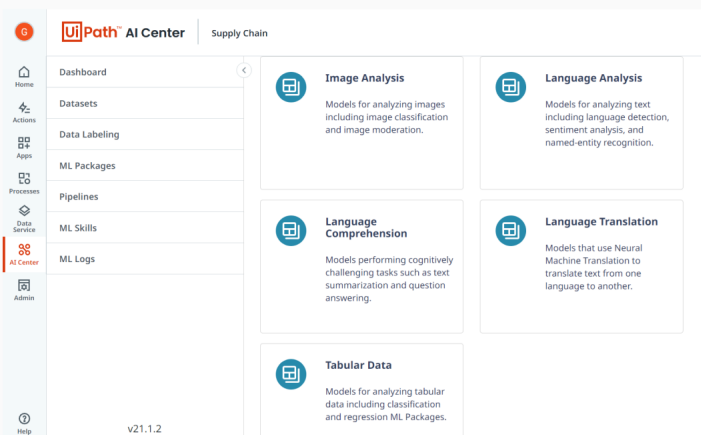

Control and visibility

Scalability

Faster ROI

What are the key features?

Easily deploy ML models

Package your models, upload them directly to AI Center, and make them available for robots to consume within minutes.

Alternatively, select **UiPath out-of-the-box ML models** or **pre-trained ML models from UiPath AI technology partners** that work best for your workflows.

Drag and drop AI

Choose a model and **drag and drop** it to your workflow **right in Studio** to accelerate the potential of your automations.