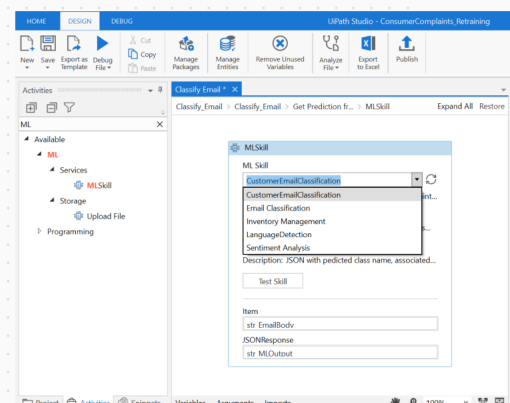

Manage and scale AI to achieve faster ROI

Struggling to apply AI?

UiPath AI Center helps you **orchestrate** all moving pieces of AI - **deploy, consume, manage, and improve machine learning models**. Let AI Center do the heavy lifting so you can reap the benefits from new cognitive workflows while focusing on your business.

Benefits

AI Center bridges the gap between RPA and data science teams and enables you to **instantly apply the limitless cognitive power of AI** to any software currently being automated by RPA.

Accelerated productivity

Control and visibility

Scalability

Faster ROI

What are the key features?

Easily deploy ML models

Package your models, upload them directly to AI Center, and make them available for robots to consume within minutes.

Alternatively, select **UiPath out-of-the-box ML models** or **pre-trained ML models from UiPath AI technology partners** that work best for your workflows.

Drag and drop AI

Choose a model and **drag and drop** it to your workflow **right in Studio** to accelerate the potential of your automations.

Select an AI skill suited to your business needs from a **drop down**.