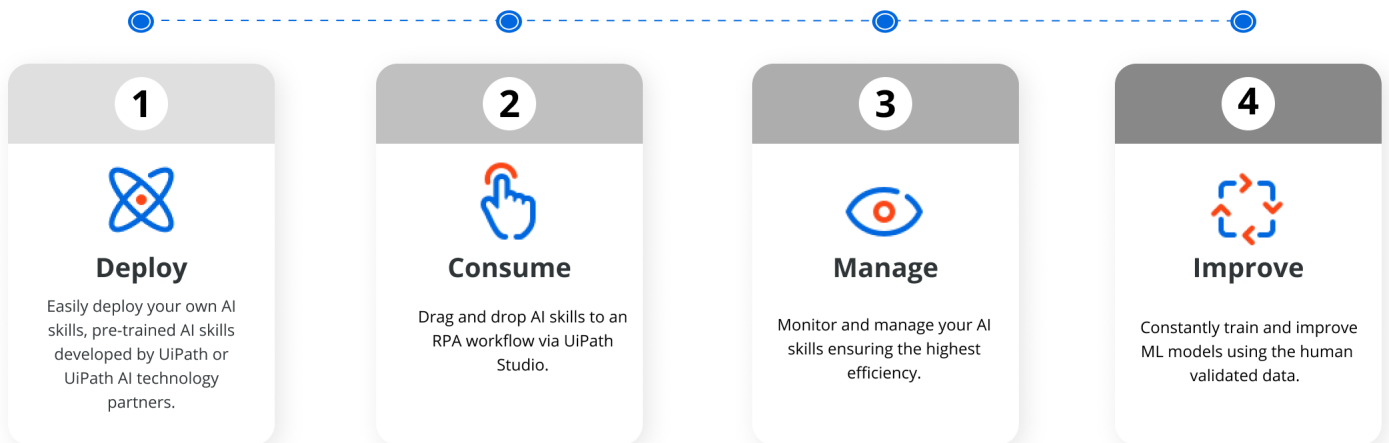

Create new pipeline run

Pipeline type: Full Pipeline run

Choose package: EmailClassification

Choose package major version: 3

Choose package minor version: 0

Create Cancel

v21.1.2

How does it work?