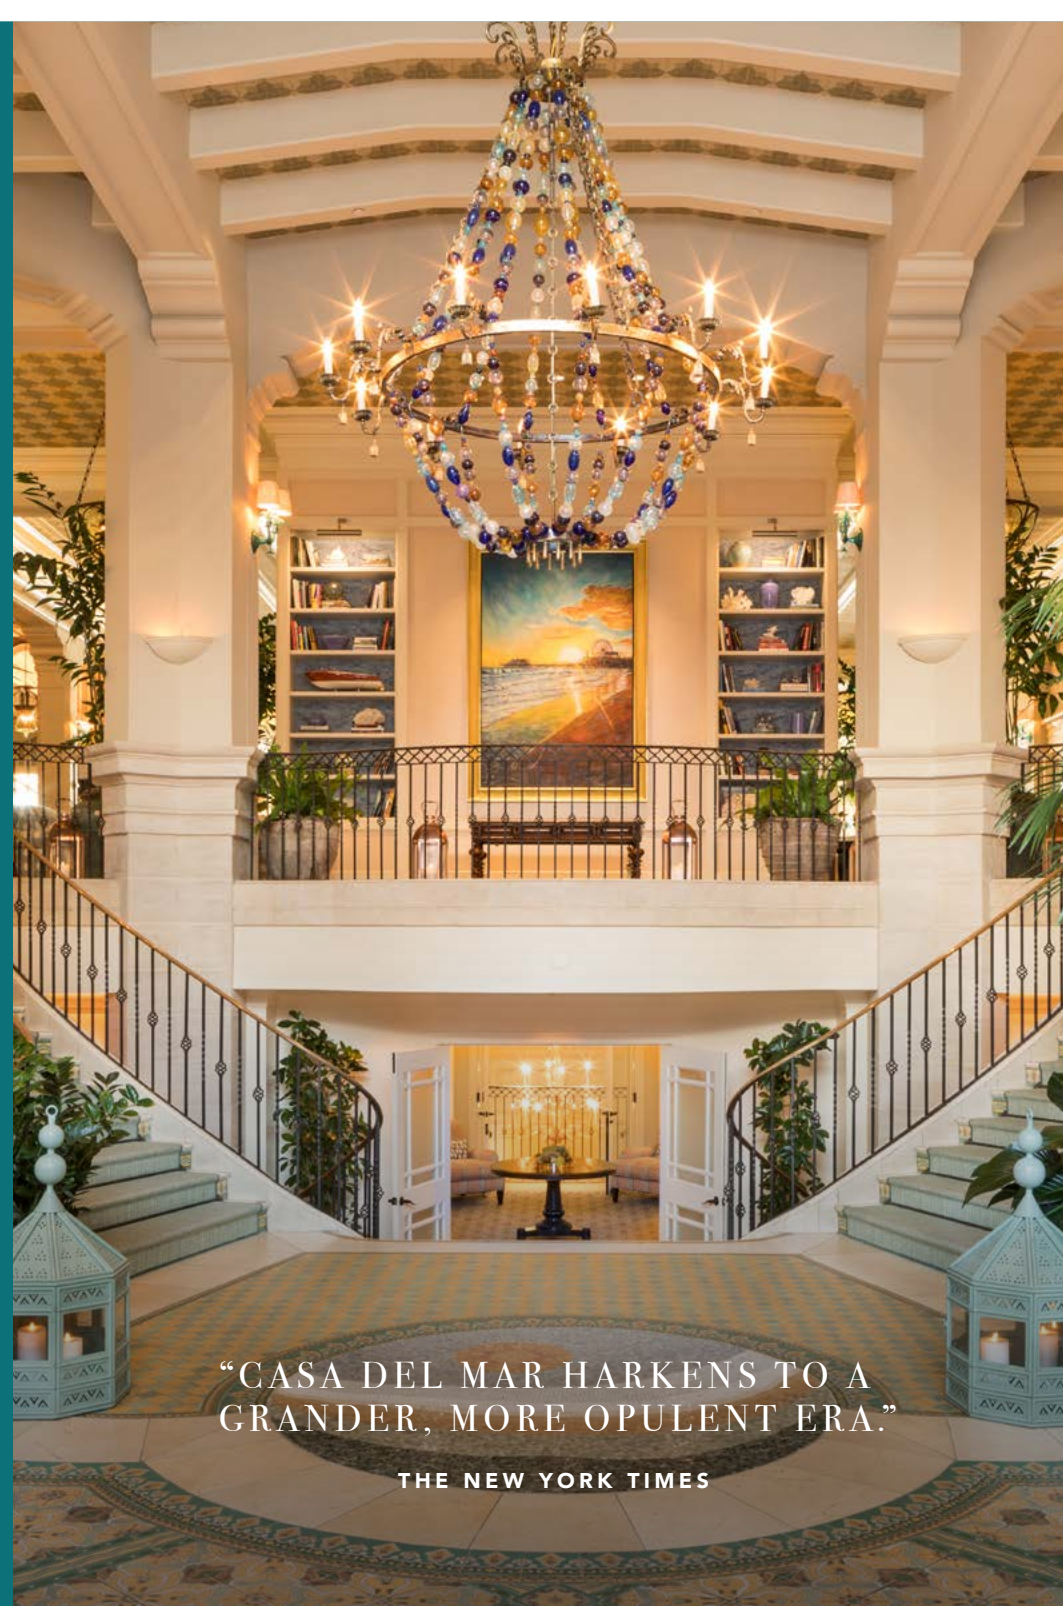

DISCOVER CASA

MAP

ACCOMMODATIONS

EVENTS

DINING

SPA & FITNESS

POOL & THE BEACH

AUDIO VISUAL

“CASA DEL MAR HARKENS TO A
GRANDER, MORE OPULENT ERA.”

THE NEW YORK TIMES