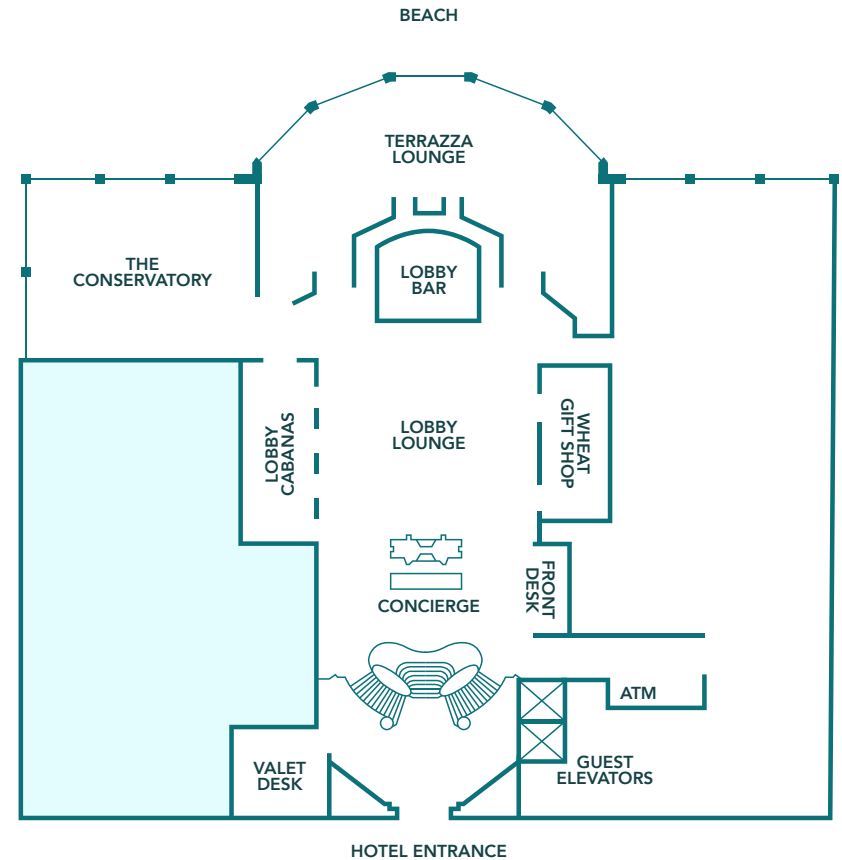

CASA DEL MAR

HOTEL BY THE SEA

MEDITERRANEAN-INSPIRED LUXURY

ENTER

1910 Ocean Way, Santa Monica, CA 90405 | 310.581.5533 Reservations | HotelCasaDelMar.com

etc
HOTELS

LEGEND
Preferred
HOTELS & RESORTS

DISCOVER CASA

THE NEW YORK TIMES

DISCOVER CASA DEL MAR

Located on the world-renowned Santa Monica Beach, walking distance to Santa Monica Pier and shopping on Abbot Kinney Boulevard and Montana Avenue.

129
GUESTROOMS

16
SUITES