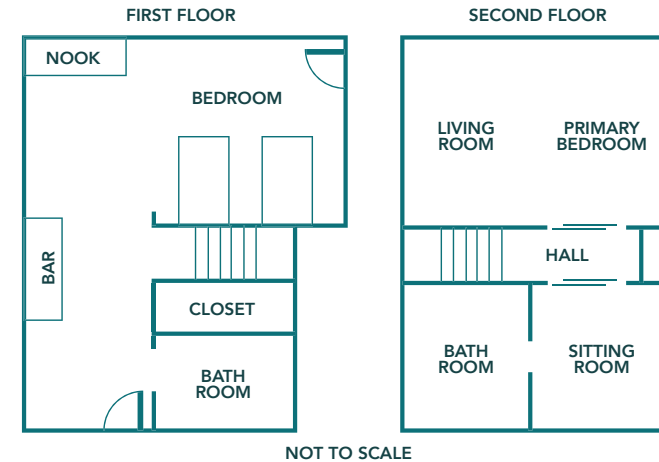

OCEAN VIEW SUITES

Three Bedroom

- 1,700 Square Feet
- Panoramic Views of the Coastline and Santa Monica Beach
- Two Living Rooms with Fireplaces, Pull Out Sofas and Writing Desks
- Three Adjoining Rooms Connected by Foyer
- Bedrooms featuring Handcrafted California King Beds with Italian Designed Linen
- Three Italian Marble Bathrooms featuring Bidet, Hydrothermal Massage Tubs, and Separate Showers
- Smart TVs, Bluetooth Speaker System, and Bedside Control Technology
- Nespresso Coffee & Espresso Machine
- Signature Dyprique™ Bath Amenities

OCEAN VIEW SUITES

Four Bedroom

- 1,900 Square Feet
- Panoramic Views of the Coastline and Santa Monica Beach
- Four Adjoining Rooms Connected by Foyer
- Two Outdoor Patios
- Bedrooms featuring Handcrafted California King Beds with Italian Designed Linen
- Four Italian Marble Bathrooms featuring Bidet, Hydrothermal Massage Tubs, and Separate Showers
- Smart TVs, Bluetooth Speaker System, and Bedside Control Technology
- Nespresso Coffee & Espresso Machine
- Signature Dyptique™ Bath Amenities

PENTHOUSE 801

One Bedroom Penthouse Suite

- 1,500 Square Feet
- Panoramic Views of the Coastline and Santa Monica Beach
- Located on the Top Floor of the Hotel
- Two Floors
- Bedroom features Handcrafted California King Bed with Italian Designed Linen
- Two Italian Marble Bathrooms featuring Bidet, Hydrothermal Massage Tub, and Separate Shower in Primary Bath
- Downstairs Sitting Room with Pull Out Sofa
- Wet Bar with Wine Fridge
- Upstairs Living Room with Pull Out Sofa and Writing Desk
- Separate Dining Area
- Smart TVs, Bluetooth Speaker System, and Bedside Control Technology
- Nespresso Coffee & Espresso Machine
- Signature Dyptique™ Bath Amenities