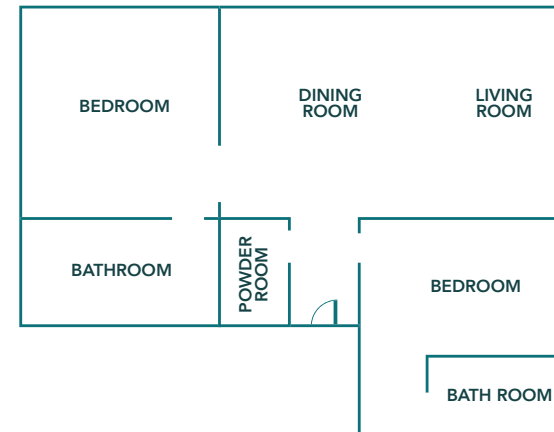

PENTHOUSE 802

Two Bedroom Penthouse Suite

- 1,450 Square Feet
- Panoramic Views of the Coastline and Santa Monica Beach
- Located on the Top Floor of the Hotel
- Two Floors
- Resting Nook with Skylight
- Primary Bedroom features Handcrafted California King Bed with Italian Designed Linen
- Second Bedroom features Two Double Beds with Italian Designed Linen
- Two Italian Marble Bathrooms featuring Bidet, Hydrothermal Massage Tub, and Separate Shower in Primary Bath
- Wet Bar with Wine Fridge
- Upstairs Living Room and Dining Area with Pull Out Sofa and Fireplace
- Connects to One Bedroom Penthouse Suite to make a Three Bedroom Suite
- Smart TVs, Bluetooth Speaker System, and Bedside Control Technology
- Nespresso Coffee & Espresso Machine
- Signature Dyprique™ Bath Amenities

PENTHOUSE 803

One Bedroom Penthouse Suite

- 1,500 Square Feet
- Panoramic Views of the Coastline and Santa Monica Beach
- Located on the Top Floor of the Hotel
- Two Floors
- Resting Nook with Skylight
- Bedroom features Handcrafted California King Bed with Italian Designed Linen
- Two Italian Marble Bathrooms featuring Bidet, Hydrothermal Massage Tub, and Separate Shower in Primary Bath
- Downstairs Dining Room and Living Room with Pull Out Sofa
- Wet Bar with Wine Fridge
- Upstairs Living Room and Dining Area with Pull Out Sofa and Fireplace
- Connects to Two Bedroom Penthouse Suite
- Smart TVs, Bluetooth Speaker System, and Bedside Control Technology
- Nespresso Coffee & Espresso Machine
- Signature Dyptique™ Bath Amenities