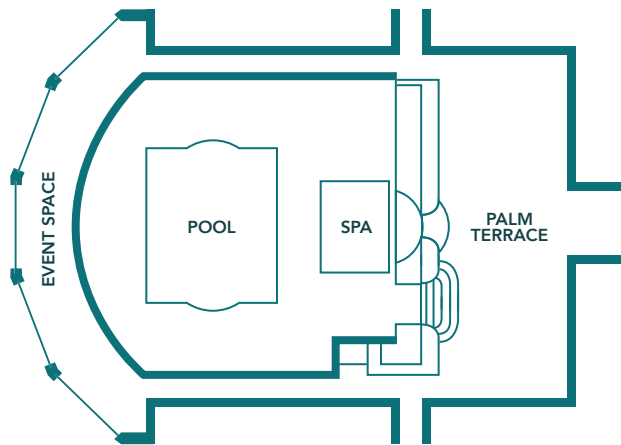

- Panoramic Views of the Pacific Ocean Boasting Floor-to-ceiling Windows
- Completely Private and can Accommodate up to 96 Seated Guests or 100 Guests for a Reception-style Event

DIMENSIONS	35' x 50'
SQ FT	1,750
CEILING	13'
CLASSROOM	48
CONFERENCE	30
SQUARE	32
U-SHAPE	28
ROUNDS	Existing: 96
THEATER	96
RECEPTION	100
ROUNDS W/ DANCE FLOOR	50

LOBBY CABANAS

Four indoor lobby cabanas are perfect for hospitality space, cocktail receptions or as a post-event lounge. Each cabana can seat up to 10 guests, with a maximum capacity of 40 for a standing reception. The cabanas offer the vivacious energy of the hotel lobby and entertainment, while being exclusively removed in semi-private space.

- Private Bar and Bartenders Available
- Bottle Service Offered

DIMENSIONS	40.5' x 15'
SQ FT	607
RECEPTION	40

PALM TERRACE

Framed by California sunsets and tropical palm trees lining Santa Monica Beach, Casa del Mar's Palm Terrace serves great food, better views, and an unforgettable small gathering on the edge of the Pacific.

DIMENSIONS	76' x 10'
SQ FT	760
RECEPTION	60
KINGS TABLE	20
ROUNDS	50

INDIGO ROOM

Intimate private event space perfect for breakouts or small meetings.

DIMENSIONS	17.5' x 20
SQ FT	350
CEILING	8'
CLASSROOM	18
CONFERENCE	14
SQUARE	18
U-SHAPE	12
ROUNDS	24
THEATER	32
RECEPTION	20