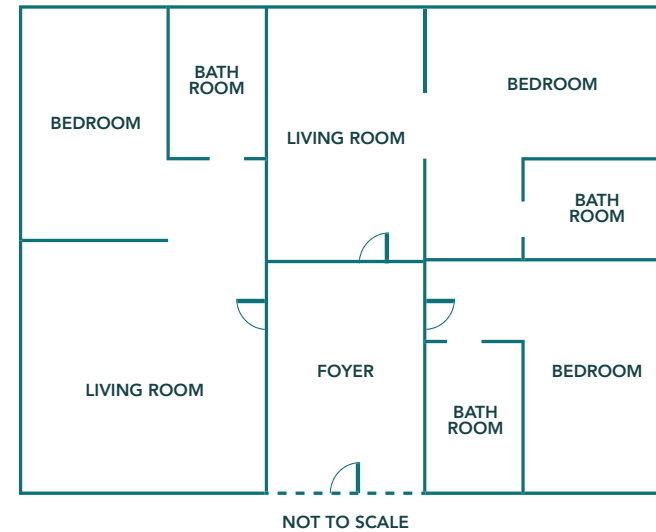

NOT TO SCALE

OCEAN VIEW SUITES

One Bedroom

- 700 Square Feet
- Panoramic Views of the Coastline and Santa Monica Beach
- Bedroom features Handcrafted California King Bed with Italian Designed Linen
- Italian Marble Bathroom featuring Bidet, Hydrothermal Massage Tub, and Separate Shower
- Living Room with Pull Out Sofa and Writing Desk
- Smart TVs, Bluetooth Speaker System, and Bedside Control Technology
- Nespresso Coffee & Espresso Machine
- Signature Dyptique™ Bath Amenities

NOT TO SCALE

OCEAN VIEW SUITES

Two Bedroom

- 1,100 Square Feet
- Panoramic Views of the Coastline and Santa Monica Beach
- Two Adjoining Rooms Connected by Foyer
- Bedrooms featuring Handcrafted California King Beds with Italian Designed Linen
- Two Italian Marble Bathrooms featuring Bidet, Hydrothermal Massage Tubs, and Separate Showers
- Living Room with Pull Out Sofa and Writing Desk
- Smart TVs, Bluetooth Speaker System, and Bedside Control Technology
- Nespresso Coffee & Espresso Machine
- Signature Dyptique™ Bath Amenities

OCEAN VIEW SUITES

Three Bedroom

- 1,700 Square Feet
- Panoramic Views of the Coastline and Santa Monica Beach
- Two Living Rooms with Fireplaces, Pull Out Sofas and Writing Desks
- Three Adjoining Rooms Connected by Foyer
- Bedrooms featuring Handcrafted California King Beds with Italian Designed Linen
- Three Italian Marble Bathrooms featuring Bidet, Hydrothermal Massage Tubs, and Separate Showers
- Smart TVs, Bluetooth Speaker System, and Bedside Control Technology
- Nespresso Coffee & Espresso Machine
- Signature Dyprique™ Bath Amenities