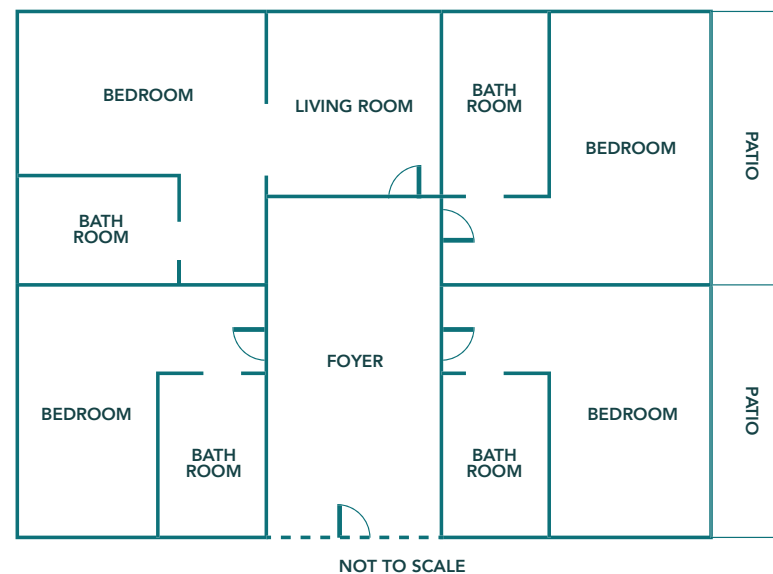

NOT TO SCALE

OCEAN VIEW SUITES

Two Bedroom

- 1,100 Square Feet
- Panoramic Views of the Coastline and Santa Monica Beach
- Two Adjoining Rooms Connected by Foyer
- Bedrooms featuring Handcrafted California King Beds with Italian Designed Linen
- Two Italian Marble Bathrooms featuring Bidet, Hydrothermal Massage Tubs, and Separate Showers
- Living Room with Pull Out Sofa and Writing Desk
- Smart TVs, Bluetooth Speaker System, and Bedside Control Technology
- Nespresso Coffee & Espresso Machine
- Signature Dyptique™ Bath Amenities

OCEAN VIEW SUITES

Three Bedroom

- 1,700 Square Feet
- Panoramic Views of the Coastline and Santa Monica Beach
- Two Living Rooms with Fireplaces, Pull Out Sofas and Writing Desks
- Three Adjoining Rooms Connected by Foyer
- Bedrooms featuring Handcrafted California King Beds with Italian Designed Linen
- Three Italian Marble Bathrooms featuring Bidet, Hydrothermal Massage Tubs, and Separate Showers
- Smart TVs, Bluetooth Speaker System, and Bedside Control Technology
- Nespresso Coffee & Espresso Machine
- Signature Dyprique™ Bath Amenities

OCEAN VIEW SUITES

Four Bedroom

- 1,900 Square Feet
- Panoramic Views of the Coastline and Santa Monica Beach
- Four Adjoining Rooms Connected by Foyer
- Two Outdoor Patios
- Bedrooms featuring Handcrafted California King Beds with Italian Designed Linen
- Four Italian Marble Bathrooms featuring Bidet, Hydrothermal Massage Tubs, and Separate Showers
- Smart TVs, Bluetooth Speaker System, and Bedside Control Technology
- Nespresso Coffee & Espresso Machine
- Signature Dyptique™ Bath Amenities