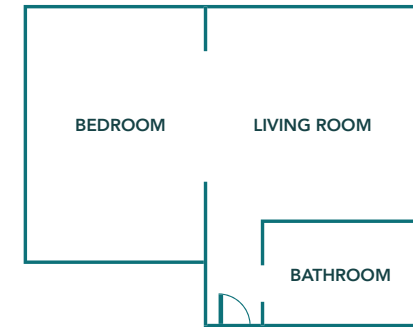

MAP

ACCOMMODATIONS

EVENTS

DINING

SPA & FITNESS

POOL & THE BEACH

AUDIO VISUAL

NOT TO SCALE

SANTA MONICA SUITES

One Bedroom

- 600 Square Feet
- Santa Monica City Views (non-ocean view)
- Bedroom features Handcrafted California King Bed with Italian Designed Linen
- Italian Marble Bathroom featuring Bidet, Hydrothermal Massage Tub, and Separate Shower
- Living Room with Pull Out Sofa and Writing Desk
- Smart TVs, Bluetooth Speaker System, and Bedside Control Technology
- Nespresso Coffee & Espresso Machine
- Signature Dyptique™ Bath Amenities