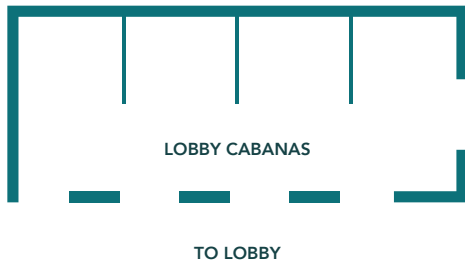

LOBBY CABANAS

Four indoor lobby cabanas are perfect for hospitality space, cocktail receptions or as a post-event lounge. Each cabana can seat up to 10 guests, with a maximum capacity of 40 for a standing reception. The cabanas offer the vivacious energy of the hotel lobby and entertainment, while being exclusively removed in semi-private space.

- Private Bar and Bartenders Available
- Bottle Service Offered

DIMENSIONS	40.5' x 15'
SQ FT	607
RECEPTION	40