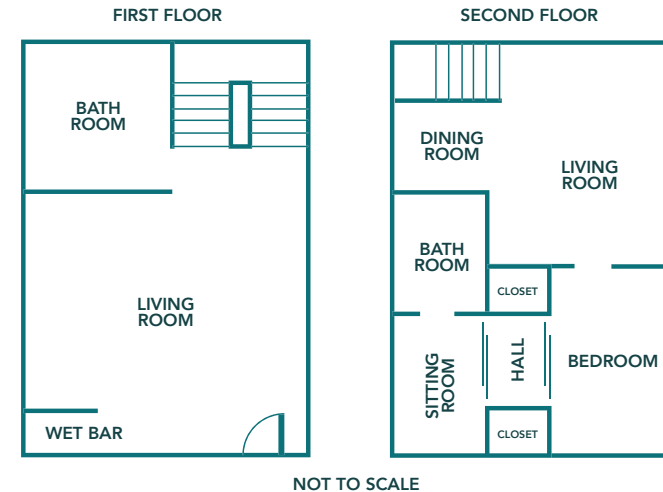

OCEAN VIEW SUITES

Three Bedroom

- 1,700 Square Feet
- Panoramic Views of the Coastline and Santa Monica Beach
- Two Living Rooms with Fireplaces, Pull Out Sofas and Writing Desks
- Three Adjoining Rooms Connected by Foyer
- Bedrooms featuring Handcrafted California King Beds with Italian Designed Linen
- Three Italian Marble Bathrooms featuring Bidet, Hydrothermal Massage Tubs, and Separate Showers
- Smart TVs, Bluetooth Speaker System, and Bedside Control Technology
- Nespresso Coffee & Espresso Machine
- Signature Dyprique™ Bath Amenities

OCEAN VIEW SUITES

Four Bedroom

- 1,900 Square Feet
- Panoramic Views of the Coastline and Santa Monica Beach
- Four Adjoining Rooms Connected by Foyer
- Two Outdoor Patios
- Bedrooms featuring Handcrafted California King Beds with Italian Designed Linen
- Four Italian Marble Bathrooms featuring Bidet, Hydrothermal Massage Tubs, and Separate Showers
- Smart TVs, Bluetooth Speaker System, and Bedside Control Technology
- Nespresso Coffee & Espresso Machine
- Signature Dyptique™ Bath Amenities

PENTHOUSE 801

One Bedroom Penthouse Suite

- 1,500 Square Feet
- Panoramic Views of the Coastline and Santa Monica Beach
- Located on the Top Floor of the Hotel
- Two Floors
- Bedroom features Handcrafted California King Bed with Italian Designed Linen
- Two Italian Marble Bathrooms featuring Bidet, Hydrothermal Massage Tub, and Separate Shower in Primary Bath
- Downstairs Sitting Room with Pull Out Sofa
- Wet Bar with Wine Fridge
- Upstairs Living Room with Pull Out Sofa and Writing Desk
- Separate Dining Area
- Smart TVs, Bluetooth Speaker System, and Bedside Control Technology
- Nespresso Coffee & Espresso Machine
- Signature Dyptique™ Bath Amenities