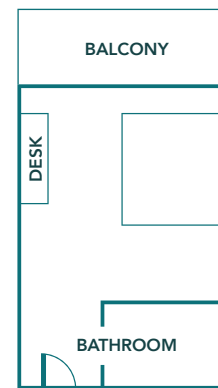

PACIFIC VIEW SUITES

NOT TO SCALE

KING BED

*Superior and Deluxe are Non-Ocean View,
Partial Ocean View, Ocean View and Ocean Front Kings*

- 400 Square Feet
- Handcrafted California King Bed with Italian Designed Linen
- Bathroom includes Hydrothermal Massage Tub, and Separate Shower
- Smart TV, Bluetooth Speaker System, and Bedside Control Technology
- Nespresso Coffee Machine
- Signature Dyptique™ Bath Amenities