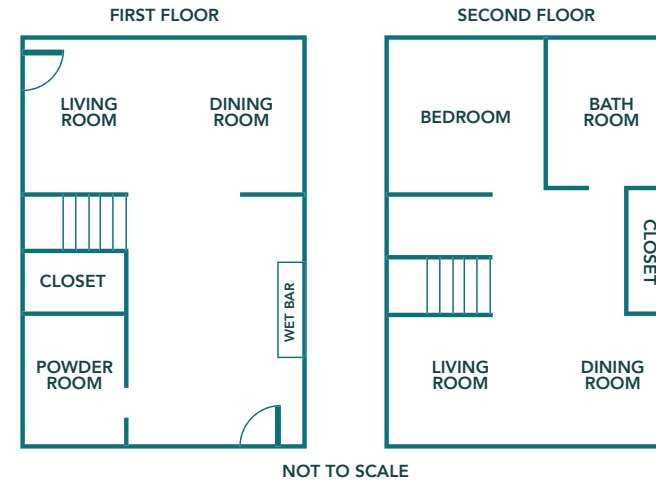

OCEAN VIEW SUITES

Four Bedroom

- 1,900 Square Feet
- Panoramic Views of the Coastline and Santa Monica Beach
- Four Adjoining Rooms Connected by Foyer
- Two Outdoor Patios
- Bedrooms featuring Handcrafted California King Beds with Italian Designed Linen
- Four Italian Marble Bathrooms featuring Bidet, Hydrothermal Massage Tubs, and Separate Showers
- Smart TVs, Bluetooth Speaker System, and Bedside Control Technology
- Nespresso Coffee & Espresso Machine
- Signature Dyptique™ Bath Amenities

PENTHOUSE 801

One Bedroom Penthouse Suite

- 1,500 Square Feet
- Panoramic Views of the Coastline and Santa Monica Beach
- Located on the Top Floor of the Hotel
- Two Floors
- Bedroom features Handcrafted California King Bed with Italian Designed Linen
- Two Italian Marble Bathrooms featuring Bidet, Hydrothermal Massage Tub, and Separate Shower in Primary Bath
- Downstairs Sitting Room with Pull Out Sofa
- Wet Bar with Wine Fridge
- Upstairs Living Room with Pull Out Sofa and Writing Desk
- Separate Dining Area
- Smart TVs, Bluetooth Speaker System, and Bedside Control Technology
- Nespresso Coffee & Espresso Machine
- Signature Dyptique™ Bath Amenities

PENTHOUSE 802

Two Bedroom Penthouse Suite

- 1,450 Square Feet
- Panoramic Views of the Coastline and Santa Monica Beach
- Located on the Top Floor of the Hotel
- Two Floors
- Resting Nook with Skylight
- Primary Bedroom features Handcrafted California King Bed with Italian Designed Linen
- Second Bedroom features Two Double Beds with Italian Designed Linen
- Two Italian Marble Bathrooms featuring Bidet, Hydrothermal Massage Tub, and Separate Shower in Primary Bath
- Wet Bar with Wine Fridge
- Upstairs Living Room and Dining Area with Pull Out Sofa and Fireplace
- Connects to One Bedroom Penthouse Suite to make a Three Bedroom Suite
- Smart TVs, Bluetooth Speaker System, and Bedside Control Technology
- Nespresso Coffee & Espresso Machine
- Signature Dyprique™ Bath Amenities