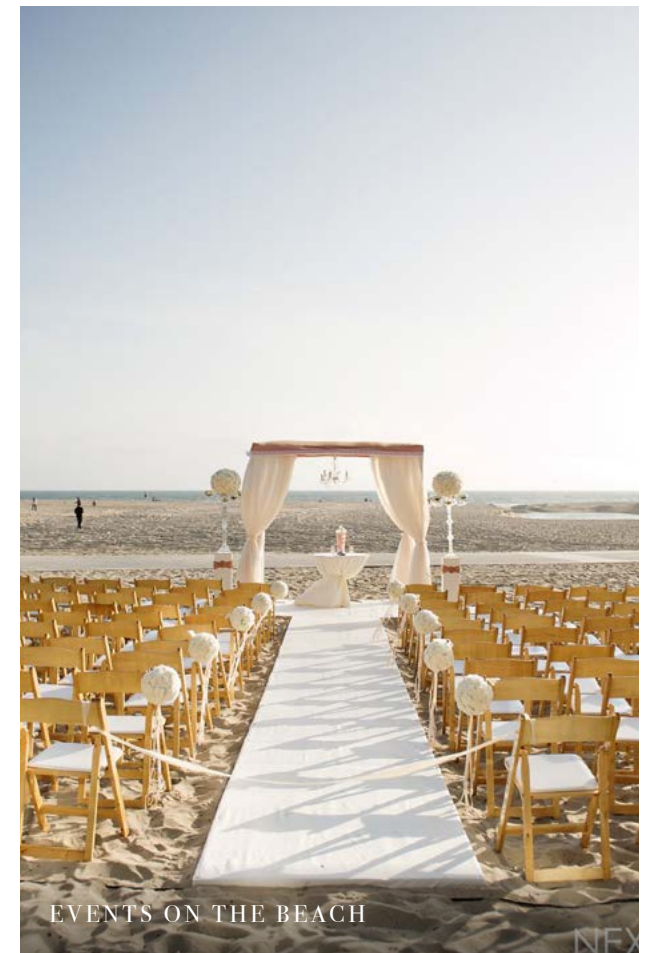

POOL & THE BEACH

LOCATED JUST STEPS FROM SANTA MONICA'S MOST LUXURIOUS BEACH, ENJOY UNPARALLELED PACIFIC VIEWS FROM THE BEACH AND PRIVATE POOL DECK.

THE POOL

BEACH CONCIERGE

EVENTS ON THE BEACH

NEX

THE POOL