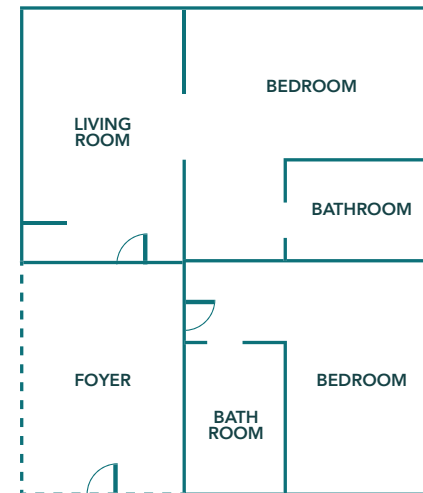

SANTA MONICA SUITES

One Bedroom

- 600 Square Feet
- Santa Monica City Views (non-ocean view)
- Bedroom features Handcrafted California King Bed with Italian Designed Linen
- Italian Marble Bathroom featuring Bidet, Hydrothermal Massage Tub, and Separate Shower
- Living Room with Pull Out Sofa and Writing Desk
- Smart TVs, Bluetooth Speaker System, and Bedside Control Technology
- Nespresso Coffee & Espresso Machine
- Signature Dyptique™ Bath Amenities

NOT TO SCALE

OCEAN VIEW SUITES

One Bedroom

- 700 Square Feet
- Panoramic Views of the Coastline and Santa Monica Beach
- Bedroom features Handcrafted California King Bed with Italian Designed Linen
- Italian Marble Bathroom featuring Bidet, Hydrothermal Massage Tub, and Separate Shower
- Living Room with Pull Out Sofa and Writing Desk
- Smart TVs, Bluetooth Speaker System, and Bedside Control Technology
- Nespresso Coffee & Espresso Machine
- Signature Dyptique™ Bath Amenities

OCEAN VIEW SUITES

Three Bedroom

- 1,700 Square Feet
- Panoramic Views of the Coastline and Santa Monica Beach
- Two Living Rooms with Fireplaces, Pull Out Sofas and Writing Desks
- Three Adjoining Rooms Connected by Foyer
- Bedrooms featuring Handcrafted California King Beds with Italian Designed Linen
- Three Italian Marble Bathrooms featuring Bidet, Hydrothermal Massage Tubs, and Separate Showers
- Smart TVs, Bluetooth Speaker System, and Bedside Control Technology
- Nespresso Coffee & Espresso Machine
- Signature Dyprique™ Bath Amenities