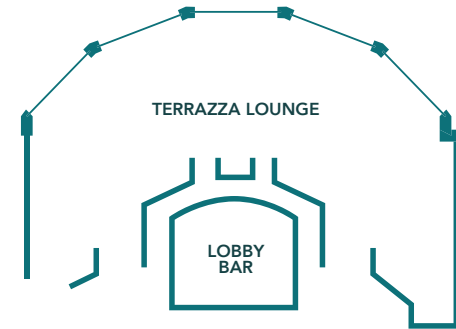

MAP

ACCOMMODATIONS

EVENTS

DINING

SPA & FITNESS

POOL & THE BEACH

AUDIO VISUAL