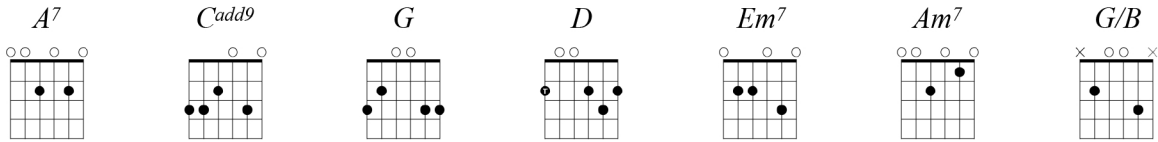

hairpin

Evan Stephens Hall // Pinegrove

A7 Cadd9 G Cadd9 G Cadd9 D Cadd9

i woke up grinding my teeth with you next to me just smiling

A7 Cadd9 G Cadd9 G Cadd9 D Cadd9

my friend through hairpin bends you do upend my island

G Cadd9 Em7 Cadd9

through infidel skies through asphodel eyelids

G Am7 G/B G Cadd9

one eye at a time i can't wait to go home

D Cadd9 G Cadd9

to be there when the new world comes

A7 Cadd9 G Cadd9 G Cadd9 D Cadd9