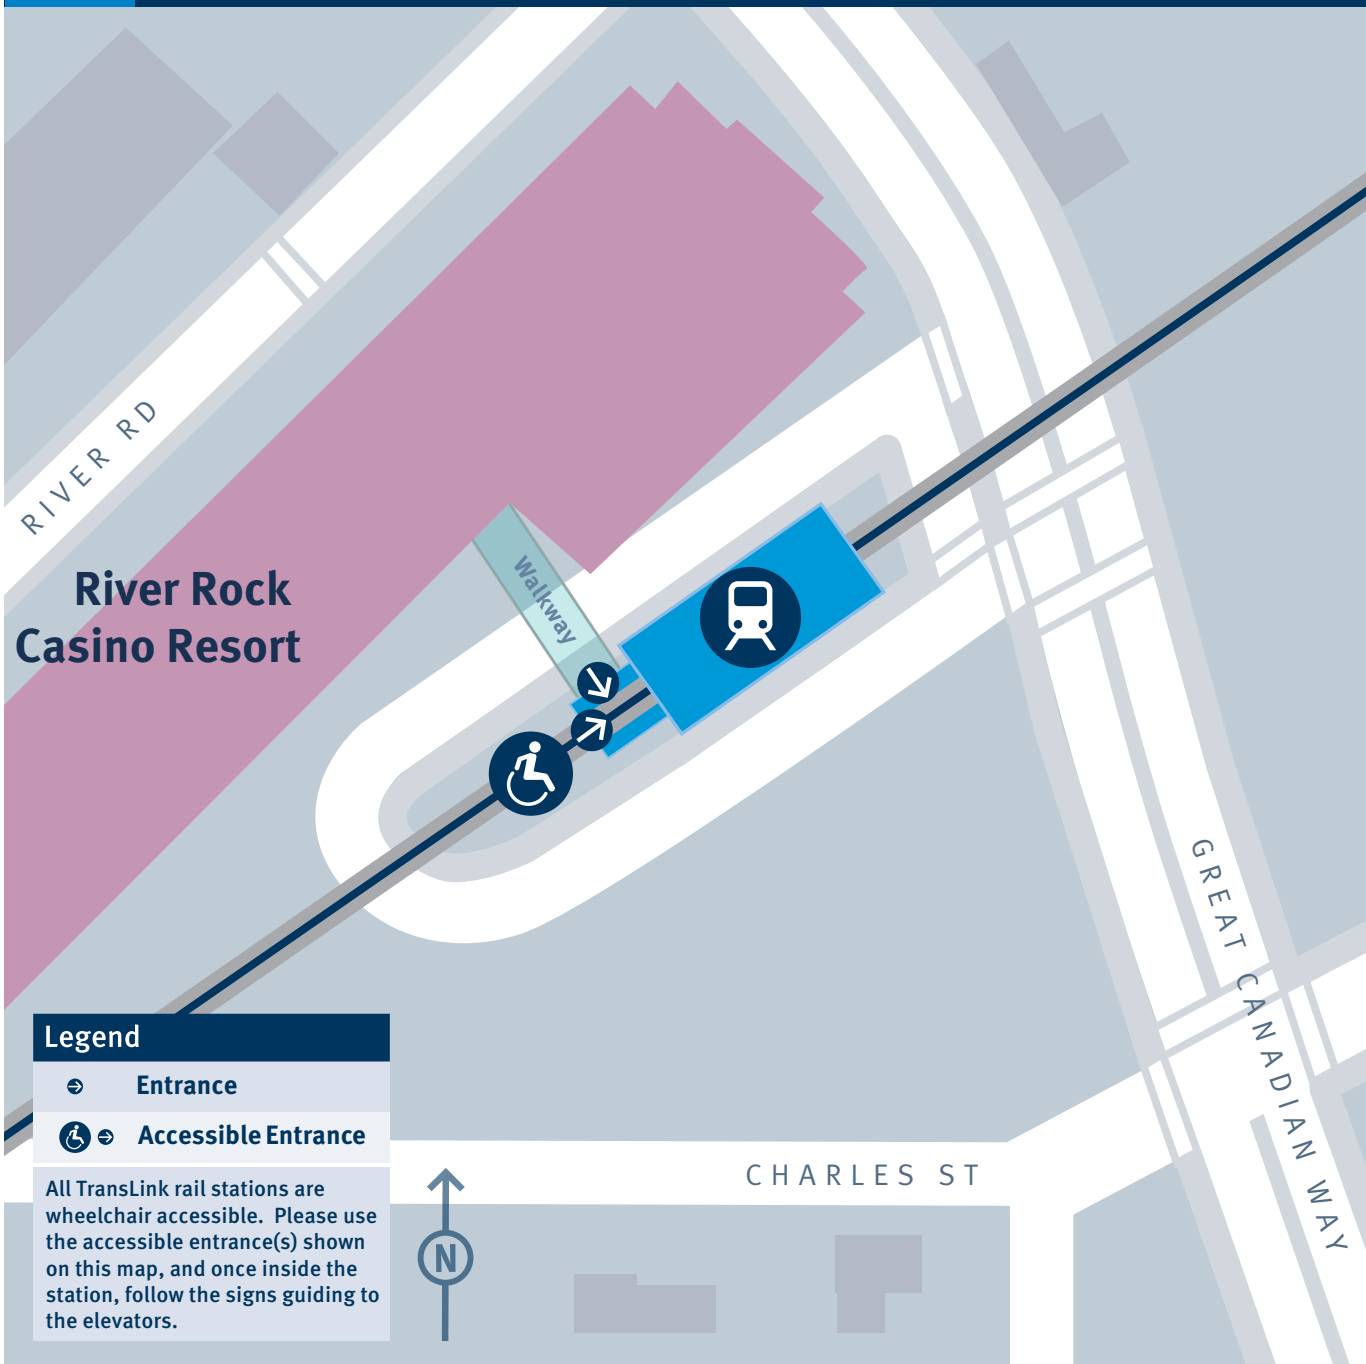

YVP Airport Station

Bridgeport Station

T

Bridgeport Station Entrance Location

Legend

- ↪ Entrance
- ♿ ↪ Accessible Entrance

All TransLink rail stations are wheelchair accessible. Please use the accessible entrance(s) shown on this map, and once inside the station, follow the signs guiding to the elevators.

For transit information, including next bus times, visit translink.ca or call 604.953.3333

T

YVR–Airport Entrance Locations

International Terminal

Domestic Terminal

Parkade

Legend

 Accessible Entrance

All TransLink rail stations are wheelchair accessible. Please use the accessible entrance(s) shown on this map, and once inside the station, follow the signs guiding to the elevators.