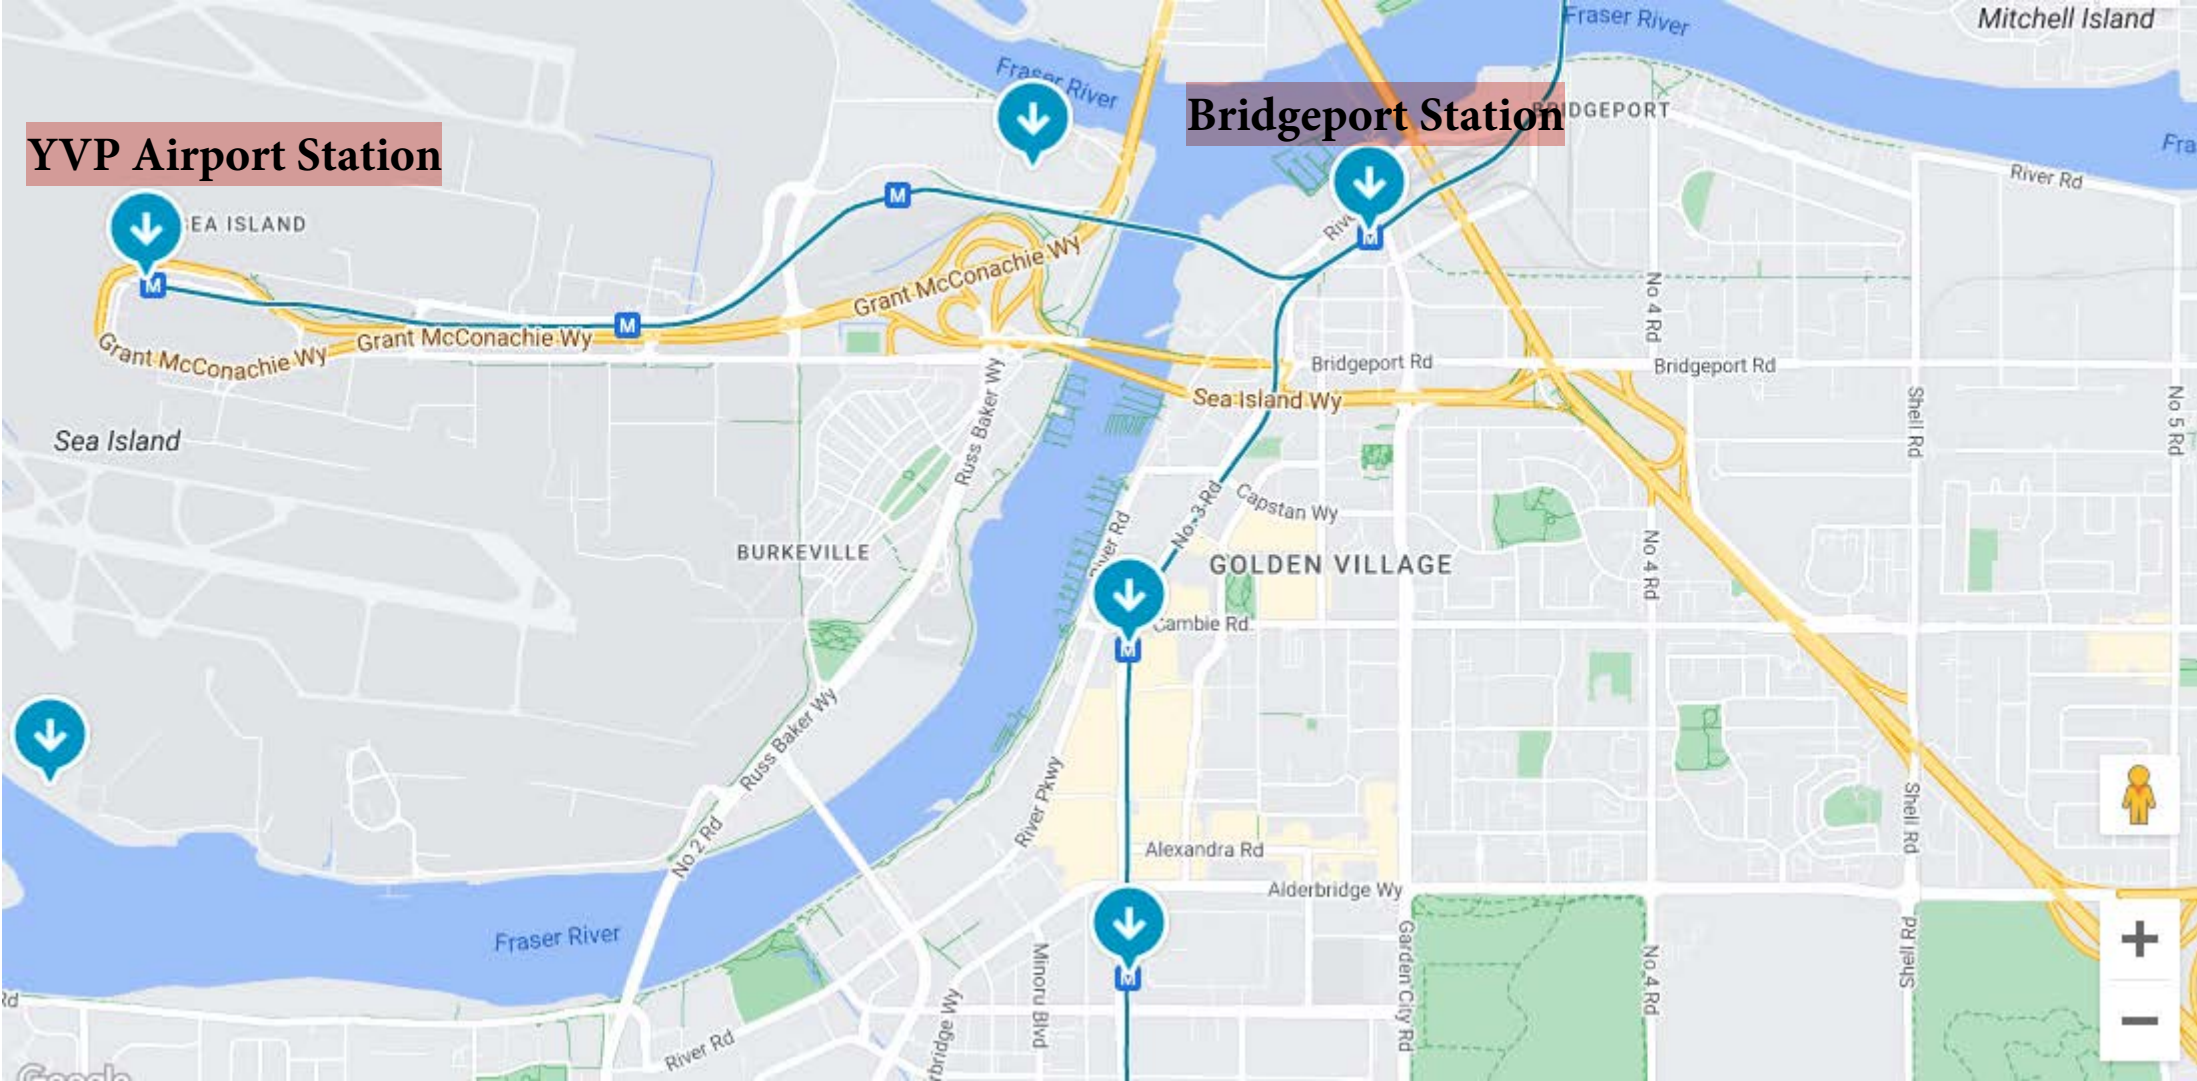

YVP Airport Station

Bridgeport Station

T

Bridgeport Station Entrance Location

Legend

- ↪ Entrance
- ♿ ↪ Accessible Entrance

All TransLink rail stations are wheelchair accessible. Please use the accessible entrance(s) shown on this map, and once inside the station, follow the signs guiding to the elevators.

For transit information, including next bus times, visit translink.ca or call 604.953.3333

T

YVR–Airport Entrance Locations

International Terminal

Domestic Terminal

Parkade

Legend

 Accessible Entrance

All TransLink rail stations are wheelchair accessible. Please use the accessible entrance(s) shown on this map, and once inside the station, follow the signs guiding to the elevators.