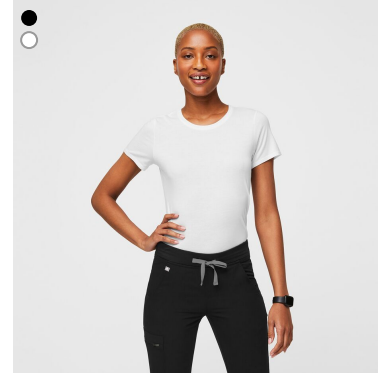

Zamora Maternity Scrub Pants

Yola Maternity Scrub Pants

WOMEN'S CORE SCRUBJUMPSUITS

Rafaela Scrubjumpsuit

WOMEN'S CORE UNDERSCRUBS + LAB COATS

Salta Seamless Longsleeve Underscrub

SuperSoft Longsleeve Underscrub

SuperSoft Shortsleeve Underscrub

Core through the end 2024

Bellevue Slim Short Lab Coat

Bellevue Slim Long Lab Coat

WOMEN'S CORE OUTERWEAR

Sydney Scrub Jacket

Sebina Scrub Jacket

On-Shift™ Fleece Jacket