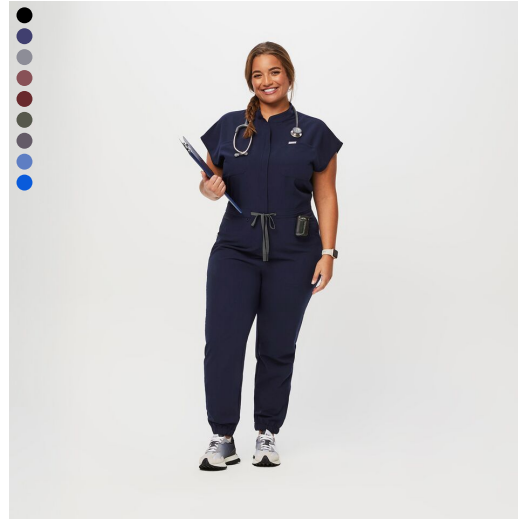

WOMEN'S CORE SCRUB PANTS

Zamora Jogger Scrub Pants
Available in Petite and Tall inseams

HW Zamora
Available in Petite and Tall inseams

HW Yola Skinny Scrub Pant
Available in Petite and Tall inseams

Kade Cargo Scrub Pants
Available in Petite and Tall inseams

HW Livingston
Available in Petite and Tall inseams

Uman Relaxed Jogger
Available in Petite and Tall inseams

HW Uman Relaxed Jogger
Available in Petite and Tall inseams

WOMEN'S CORE MATERNITY SCRUBWEAR

Octavia Maternity Scrub Top

Zamora Maternity Scrub Pants

Yola Maternity Scrub Pants

WOMEN'S CORE SCRUBJUMPSUITS

Rafaela Scrubjumpsuit

WOMEN'S CORE UNDERSCRUBS + LAB COATS

Salta Seamless Longsleeve Underscrub

SuperSoft Longsleeve Underscrub

SuperSoft Shortsleeve Underscrub

Core through the end 2024

Bellevue Slim Short Lab Coat

Bellevue Slim Long Lab Coat

WOMEN'S CORE OUTERWEAR

Sydney Scrub Jacket

Sebina Scrub Jacket

On-Shift™ Fleece Jacket