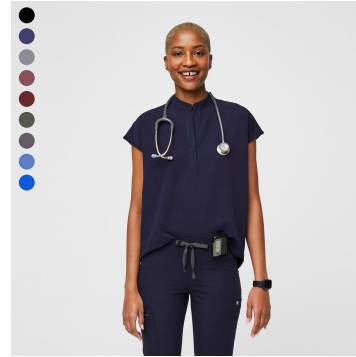

MENS

Scrub Tops
Scrub Pants
Outerwear
Lab Coats
Scrub Jackets
Underscrubs
Socks

CORE COLORS:

WOMEN'S CORE SCRUB TOPS

Catarina One-Pocket Scrub Top
Available in Petite sizing

Casma Three-Pocket Scrub Top

Rafaela Oversized Scrub Top