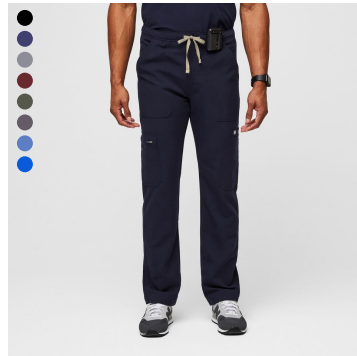

SuperSoft Shortsleeve Underscrub

Core through the end 2024

Bellevue Slim Short Lab Coat

Bellevue Slim Long Lab Coat

WOMEN'S CORE OUTERWEAR

Sydney Scrub Jacket

Sebina Scrub Jacket

On-Shift™ Fleece Jacket

MEN'S CORE SCRUBWEAR

Leon Three-Pocket Scrub Top

Chisec Three-Pocket Scrub Top

Tansen Jogger Scrub Pants
Available in Short and Tall inseams

Cairo Cargo Scrub Pants
Available in Short and Tall inseams

Pisco Scrub Pants
Available in Short and Tall inseams

Axim Scrub Pants
Available in Short and Tall inseams

MEN'S CORE OUTERWEAR

Cobaki Scrub Jacket

Denver Scrub Jacket

On-Shift™ Fleece Jacket

On-Shift™ Fleece Vest

On-Shift™ ContourKnit™ Jacket

On-Shift™ Sweater Knit Jacket

SuperSoft Shortsleeve Underscrub

Core through the end 2024

Harlem Slim Short Lab Coat

Harlem Slim Long Lab Coat

CORE NECESSITIES

Unisex Modern Classic Scrub Cap

Unisex Lanyard

Women's Ankle Sock