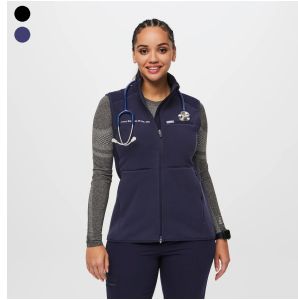

Zamora Maternity Scrub Pants

Yola Maternity Scrub Pants

WOMEN'S CORE SCRUBJUMPSUITS

Rafaela Scrubjumpsuit

WOMEN'S CORE UNDERSCRUBS + LAB COATS

Salta Seamless Longsleeve Underscrub

SuperSoft Longsleeve Underscrub

SuperSoft Shortsleeve Underscrub

Core through the end 2024

Bellevue Slim Short Lab Coat

Bellevue Slim Long Lab Coat

WOMEN'S CORE OUTERWEAR

Sydney Scrub Jacket

Sebina Scrub Jacket

On-Shift™ Fleece Jacket