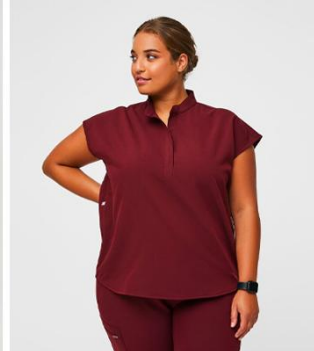

 FIGS | TEAMS

AVAILABLE COLORS AND STYLES

What comes between you and your FIGS? More FIGS. Our layering system provides head-to-toe comfort with scrub tops, scrub pants, lab coats, outerwear and more.

Choose from always-in-stock **Core** colors — including Black, Royal Blue, Navy, Ceil Blue, Burgundy, Graphite, Mauve, Charcoal and Moss.

Choose from **Limited Edition** styles and colors as available. Create your first collection to view the full TEAMS catalog. Ask your Relationship Manager for more information!

WOMENS

Scrub Tops
Scrub Pants
Maternity
Outerwear
Lab Coats
Scrub Jackets
Underscrubs
Socks

MENS

Scrub Tops
Scrub Pants
Outerwear
Lab Coats
Scrub Jackets
Underscrubs
Socks

CORE COLORS:

WOMEN'S CORE SCRUB TOPS

Catarina One-Pocket Scrub Top
Available in Petite sizing

Casma Three-Pocket Scrub Top

Rafaela Oversized Scrub Top