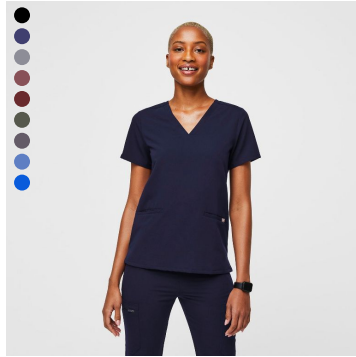

 FIGS | TEAMS

AVAILABLE COLORS AND STYLES

What comes between you and your FIGS? More FIGS. Our layering system provides head-to-toe comfort with scrub tops, scrub pants, lab coats, outerwear and more.

Choose from always-in-stock **Core** colors — including Black, Royal Blue, Navy, Ceil Blue, Burgundy, Graphite, Mauve, Charcoal and Moss.

MENS

Scrub Tops
Scrub Pants
Outerwear
Lab Coats
Scrub Jackets
Underscrubs
Socks

CORE COLORS:

WOMEN'S CORE SCRUB TOPS

Catarina One-Pocket Scrub Top
Available in Petite sizing

Casma Three-Pocket Scrub Top

Rafaela Oversized Scrub Top