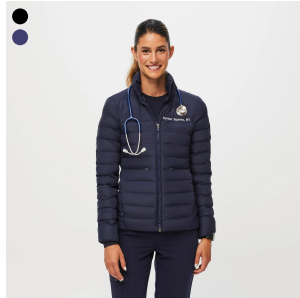

SuperSoft Shortsleeve Underscrub

Core through the end 2024

Bellevue Slim Short Lab Coat

Bellevue Slim Long Lab Coat

WOMEN'S CORE OUTERWEAR

Sydney Scrub Jacket

Sebina Scrub Jacket

On-Shift™ Fleece Jacket

On-Shift™ Fleece Vest

On-Shift™ ContourKnit™ Jacket

On-Shift™ Sweater Knit Jacket

Core through the end 2024

On-Shift™ Packable Puffer Jacket

On-Shift™ Packable Puffer Vest

On-Shift™ Full-Zip Hoodie

On-Shift™ Sherpa Jacket

MEN'S CORE SCRUBWEAR

Leon Three-Pocket Scrub Top

Chisec Three-Pocket Scrub Top

Tansen Jogger Scrub Pants
Available in Short and Tall inseams

Cairo Cargo Scrub Pants
Available in Short and Tall inseams

Pisco Scrub Pants
Available in Short and Tall inseams