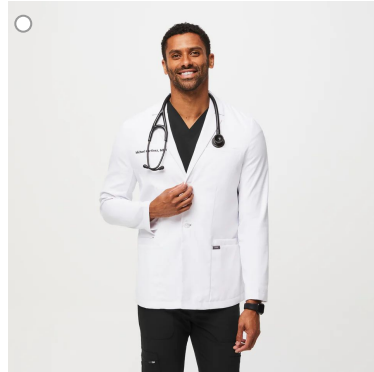

Core through the end 2024

Packable Puffer Jacket

Packable Puffer Vest

On-Shift™ Sherpa Jacket

On-Shift™ Full Zip Hoodie

MENS CORE UNDERSCRUBS + LAB COATS

Makato Seamless Longsleeve Underscrub

SuperSoft Longsleeve Underscrub

SuperSoft Shortsleeve Underscrub

Core through the end 2024

Harlem Slim Short Lab Coat

Harlem Slim Long Lab Coat

CORE NECESSITIES

Unisex Modern Classic Scrub Cap

Unisex Lanyard

Women's Ankle Sock