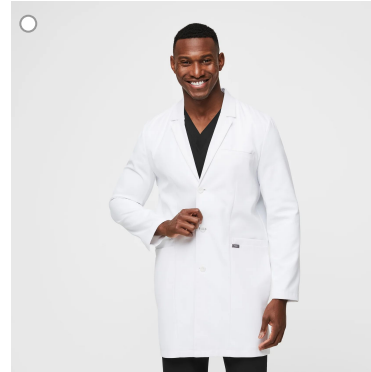

Core through the end 2024

Packable Puffer Jacket

Packable Puffer Vest

On-Shift™ Sherpa Jacket

On-Shift™ Full Zip Hoodie

MENS CORE UNDERSCRUBS + LAB COATS

Makato Seamless Longsleeve Underscrub

SuperSoft Longsleeve Underscrub

SuperSoft Shortsleeve Underscrub

Core through the end 2024

Harlem Slim Short Lab Coat

Harlem Slim Long Lab Coat

CORE NECESSITIES

Unisex Modern Classic Scrub Cap

Unisex Lanyard

Women's Ankle Sock