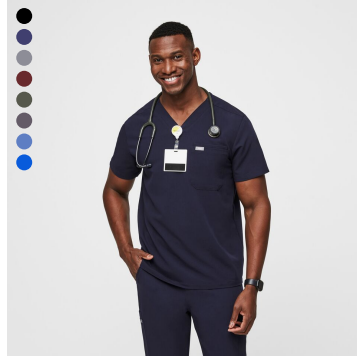

MEN'S CORE SCRUBWEAR

Leon Three-Pocket Scrub Top