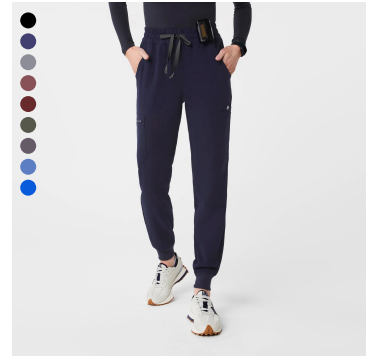

MENS

Scrub Tops
Scrub Pants
Outerwear
Lab Coats
Scrub Jackets
Underscrubs
Socks

CORE COLORS:

WOMEN'S CORE SCRUB TOPS

Catarina One-Pocket Scrub Top
Available in Petite sizing

Casma Three-Pocket Scrub Top

Rafaela Oversized Scrub Top

WOMEN'S CORE SCRUB PANTS

Zamora Jogger Scrub Pants
Available in Petite and Tall inseams

HW Zamora
Available in Petite and Tall inseams

HW Yola Skinny Scrub Pant
Available in Petite and Tall inseams

Kade Cargo Scrub Pants
Available in Petite and Tall inseams

HW Livingston
Available in Petite and Tall inseams

Uman Relaxed Jogger
Available in Petite and Tall inseams

HW Uman Relaxed Jogger
Available in Petite and Tall inseams

WOMEN'S CORE MATERNITY SCRUBWEAR

Octavia Maternity Scrub Top

SuperSoft Shortsleeve Underscrub

Core through the end 2024

Bellevue Slim Short Lab Coat

Bellevue Slim Long Lab Coat

WOMEN'S CORE OUTERWEAR

Sydney Scrub Jacket

Sebina Scrub Jacket

On-Shift™ Fleece Jacket