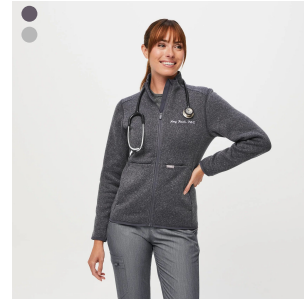

On-Shift™ Sweater Knit Jacket

Core through the end 2024