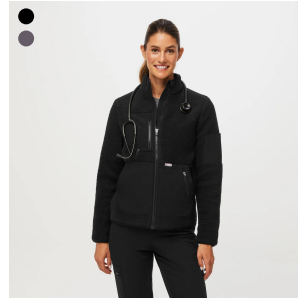

SuperSoft Shortsleeve Underscrub

Core through the end 2024

Bellevue Slim Short Lab Coat

Bellevue Slim Long Lab Coat

WOMEN'S CORE OUTERWEAR

Sydney Scrub Jacket

Sebina Scrub Jacket

On-Shift™ Fleece Jacket

On-Shift™ Fleece Vest

On-Shift™ ContourKnit™ Jacket

On-Shift™ Sweater Knit Jacket

Core through the end 2024

On-Shift™ Packable Puffer Jacket

On-Shift™ Packable Puffer Vest

On-Shift™ Full-Zip Hoodie

On-Shift™ Sherpa Jacket

MEN'S CORE SCRUBWEAR

Leon Three-Pocket Scrub Top

Chisec Three-Pocket Scrub Top

Tansen Jogger Scrub Pants
Available in Short and Tall inseams

Cairo Cargo Scrub Pants
Available in Short and Tall inseams

Pisco Scrub Pants
Available in Short and Tall inseams