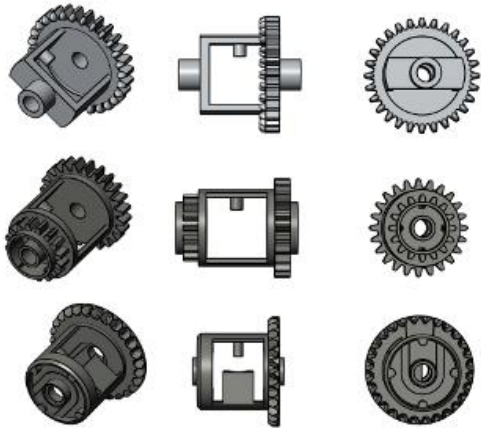

What I actually do

Chebyshev linkage

Peaucellier–Lipkin cell

Watt's linkage

Pantograph

Sarrus linkage

scissor linkage

Scotch yoke

Schmidt coupling

Geneva mechanism

Pulleys:

Gun tackle

Luff tackle

Threefold purchase

Power pulley system

$$m_a = (2 \times R) / (R - r)$$