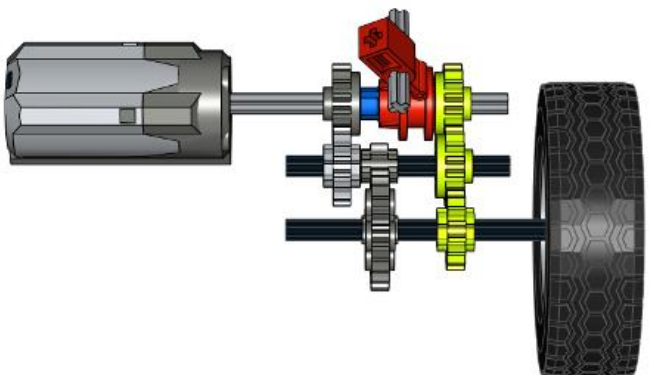

What I actually do

Chebyshev linkage

Peaucellier–Lipkin cell

Watt's linkage

Pantograph

Sarrus linkage

scissor linkage

Scotch yoke

Schmidt coupling

Geneva mechanism

Pulleys:

Gun tackle

Luff tackle

Threefold purchase

Power pulley system

$$m_a = (2 \times R) / (R - r)$$

$$(2 \times 2) / (2 - 1) = 4 / 1 = 4$$

Differential pulley system
(AKA Chinese windlass)

 **R8**

scaler.sariel.pl

PF IR RECEIVERS
Two, one V1 and one V2

ENGINE BAY COVER
Can be opened manually

V10 PISTON ENGINE
*Illuminated with Lifelites RGB LEDs,
connected bypassing the transmission
so it works on idle gear, too*