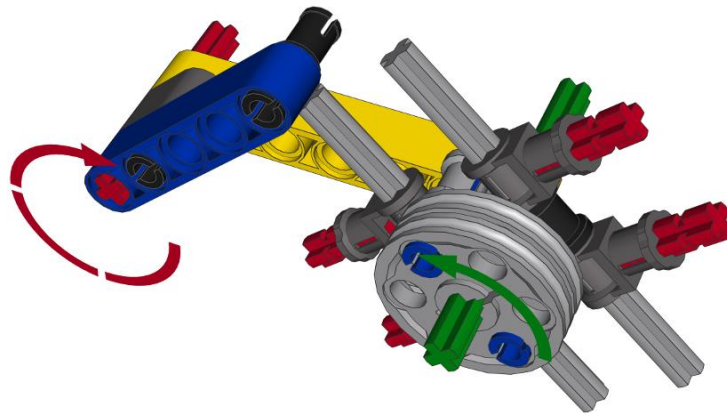

What I actually do

Chebyshev linkage

Peaucellier–Lipkin cell

Watt's linkage

Pantograph

Sarrus linkage

scissor linkage

Scotch yoke

Schmidt coupling

Geneva mechanism

Pulleys:

Gun tackle

Luff tackle

Threefold purchase

Power pulley system

$$m_a = (2 \times R) / (R - r)$$

$$(2 \times 2) / (2 - 1) = 4 / 1 = 4$$

Differential pulley system
(AKA Chinese windlass)

 **R8**

scaler.sariel.pl

PF IR RECEIVERS
Two, one V1 and one V2

ENGINE BAY COVER
Can be opened manually

V10 PISTON ENGINE
*Illuminated with Lifelites RGB LEDs,
connected bypassing the transmission
so it works on idle gear, too*