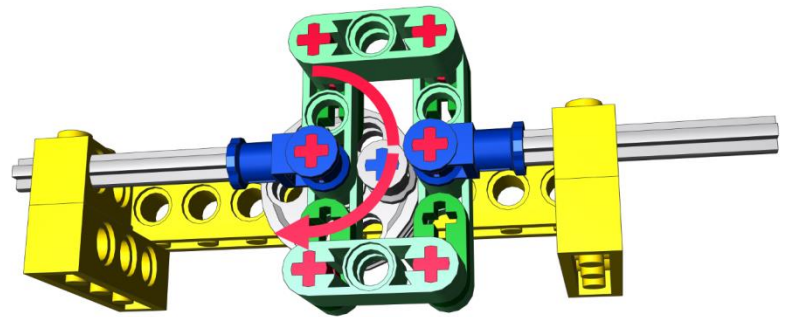

What I actually do

Chebyshev linkage

Peaucellier–Lipkin cell

Watt's linkage

Pantograph

Sarrus linkage

scissor linkage

Scotch yoke

Schmidt coupling

Geneva mechanism

Pulleys:

Gun tackle

Luff tackle

Threefold purchase

Power pulley system

$$m_a = (2 \times R) / (R - r)$$

$$(2 \times 2) / (2 - 1) = 4 / 1 = 4$$

Differential pulley system
(AKA Chinese windlass)

 **R8**

scaler.sariel.pl

PF IR RECEIVERS
Two, one V1 and one V2

ENGINE BAY COVER
Can be opened manually

V10 PISTON ENGINE
*Illuminated with Lifelites RGB LEDs,
connected bypassing the transmission
so it works on idle gear, too*