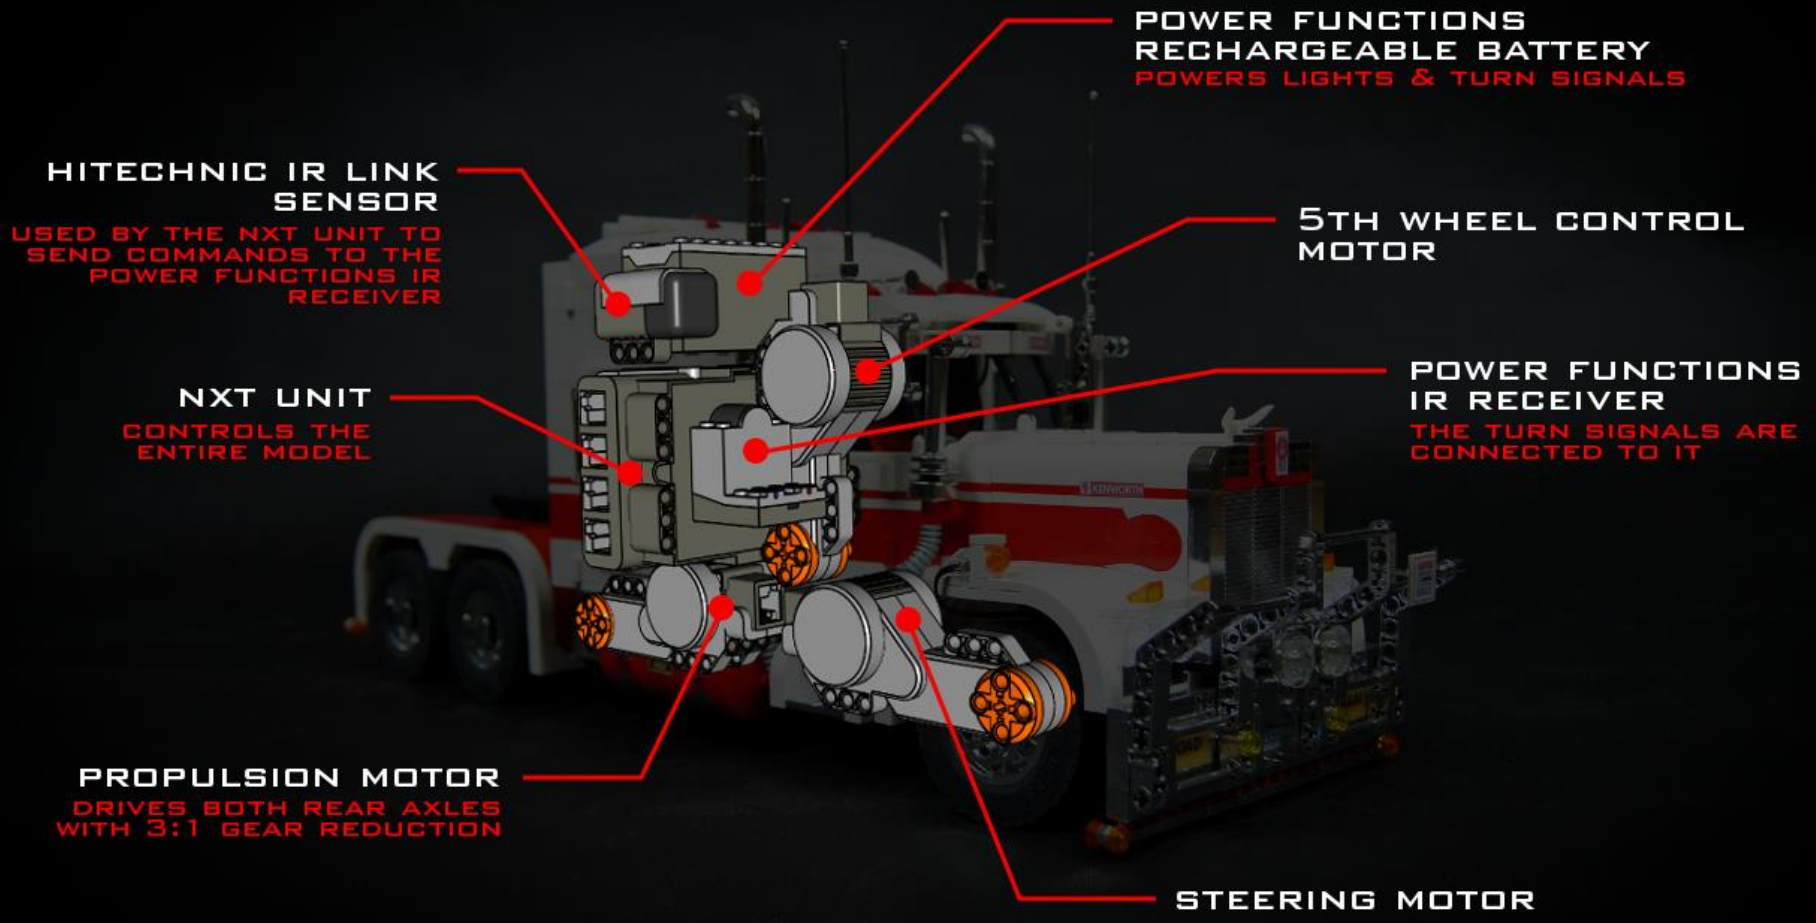

**HITECHNIC IR LINK
SENSOR**

USED BY THE NXT UNIT TO
SEND COMMANDS TO THE
POWER FUNCTIONS IR
RECEIVER

NXT UNIT

CONTROLS THE
ENTIRE MODEL

PROPULSION MOTOR

DRIVES BOTH REAR AXLES
WITH 3:1 GEAR REDUCTION

**POWER FUNCTIONS
RECHARGEABLE BATTERY**
POWERS LIGHTS & TURN SIGNALS

**5TH WHEEL CONTROL
MOTOR**

**POWER FUNCTIONS
IR RECEIVER**

THE TURN SIGNALS ARE
CONNECTED TO IT

STEERING MOTOR