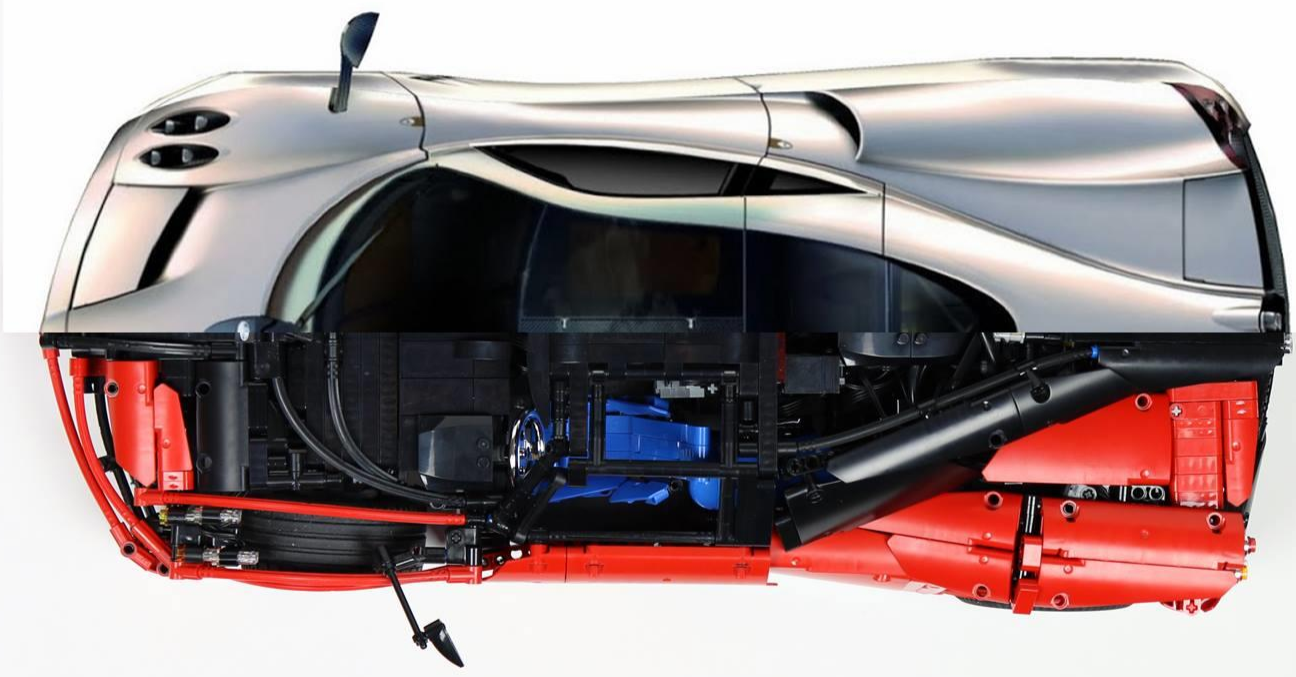

DISC BRAKE
*Fake, rotates together
with the wheel*

STEERING WHEEL
Rotated by a Micromotor

CUSTOM STICKER
Printed on transparent foil

HEADLIGHTS
With Lego LEDs

FRONT WHEEL
Suspended, driven and steered

Huayra

REAR AERO FLAPS

Activated automatically when turning or braking

TRANSMISSION

2 speeds, remotely controlled

DOOR

Manually opened

STEERING WHEEL

Rotates together with the steering system