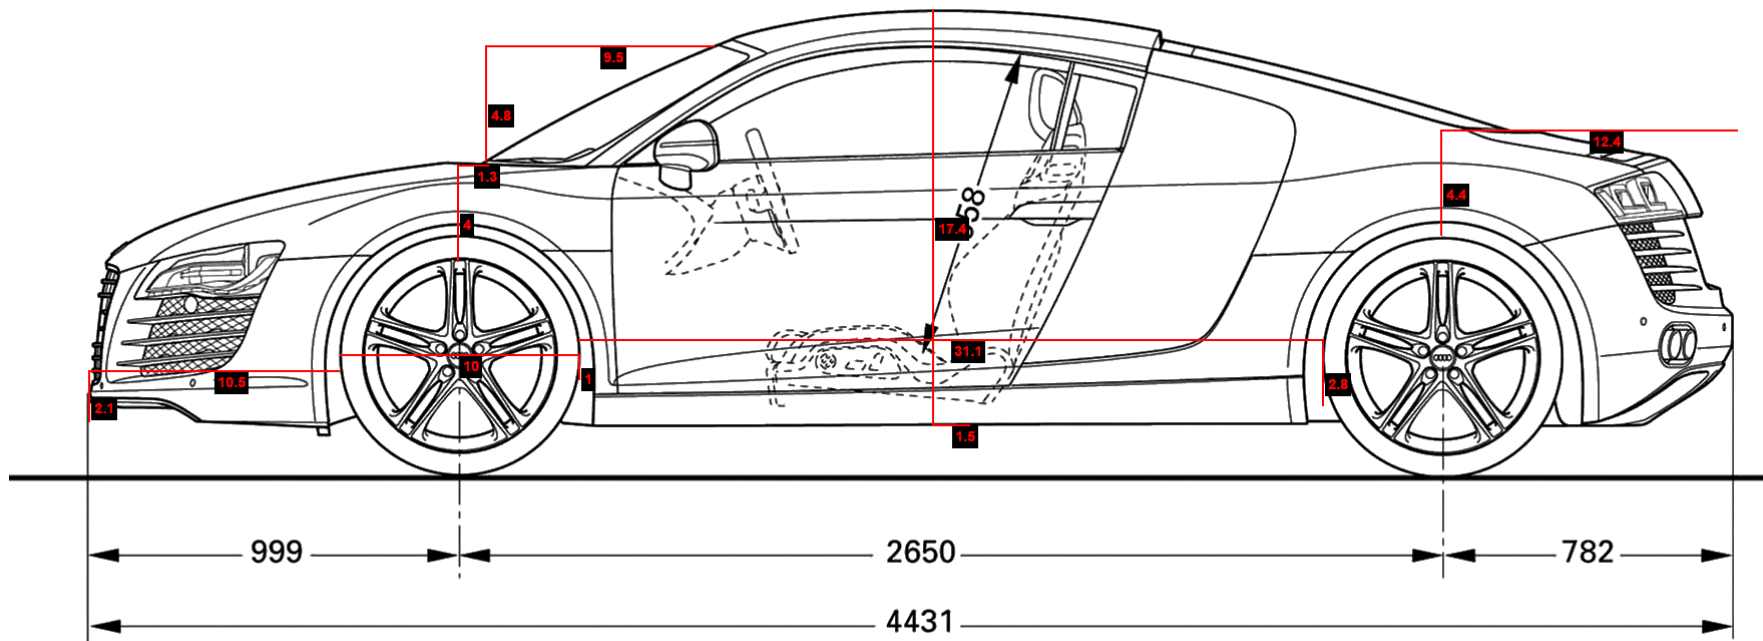

scaler.sariel.pl