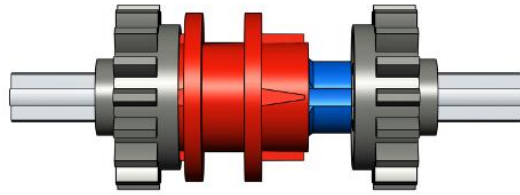

What I actually do

Chebyshev linkage

Peaucellier–Lipkin cell

Watt's linkage

Pantograph

Sarrus linkage

scissor linkage

Scotch yoke

Schmidt coupling

Geneva mechanism

Pulleys:

Gun tackle

Luff tackle

Threefold purchase

Power pulley system

$$m_a = (2 \times R) / (R - r)$$