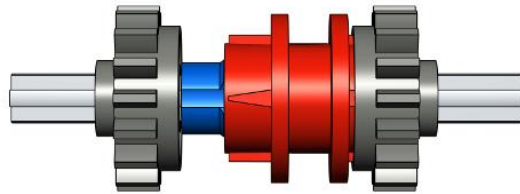

What I actually do

Chebyshev linkage

Peaucellier–Lipkin cell

Watt's linkage

Pantograph

Sarrus linkage

scissor linkage

Scotch yoke

Schmidt coupling

Geneva mechanism

Pulleys:

Gun tackle

Luff tackle

Threefold purchase

Power pulley system

$$m_a = (2 \times R) / (R - r)$$