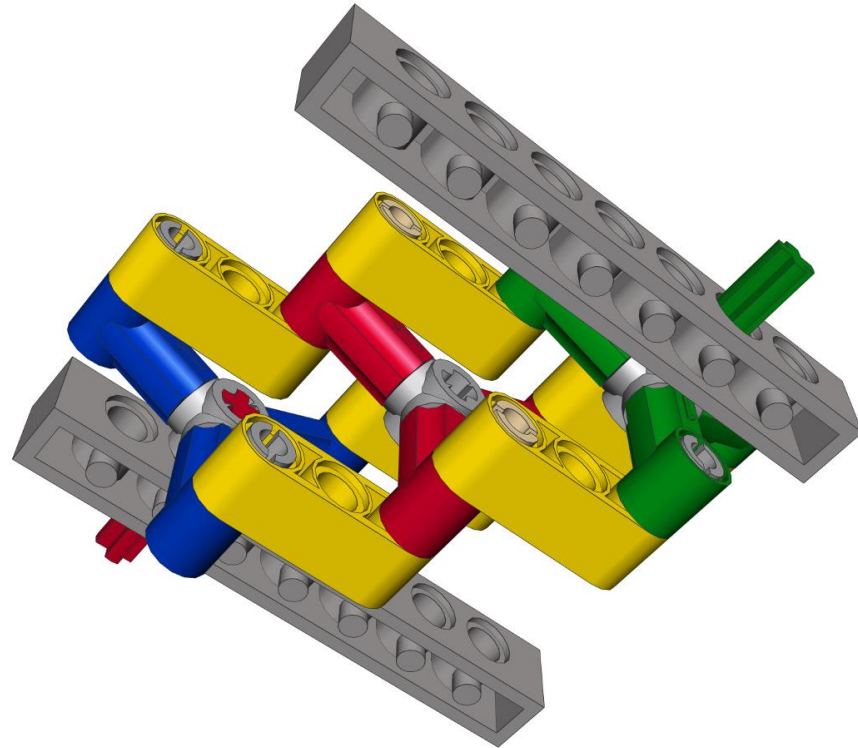

What I actually do

Chebyshev linkage

Peaucellier–Lipkin cell

Watt's linkage

Pantograph

Sarrus linkage

scissor linkage

Scotch yoke

Schmidt coupling

Geneva mechanism

Pulleys:

Gun tackle

Luff tackle

Threefold purchase

Power pulley system

$$m_a = (2 \times R) / (R - r)$$

$$(2 \times 2) / (2 - 1) = 4 / 1 = 4$$

Differential pulley system
(AKA Chinese windlass)

 **R8**

scaler.sariel.pl

PF IR RECEIVERS
Two, one V1 and one V2

ENGINE BAY COVER
Can be opened manually

V10 PISTON ENGINE
*Illuminated with Lifelites RGB LEDs,
connected bypassing the transmission
so it works on idle gear, too*