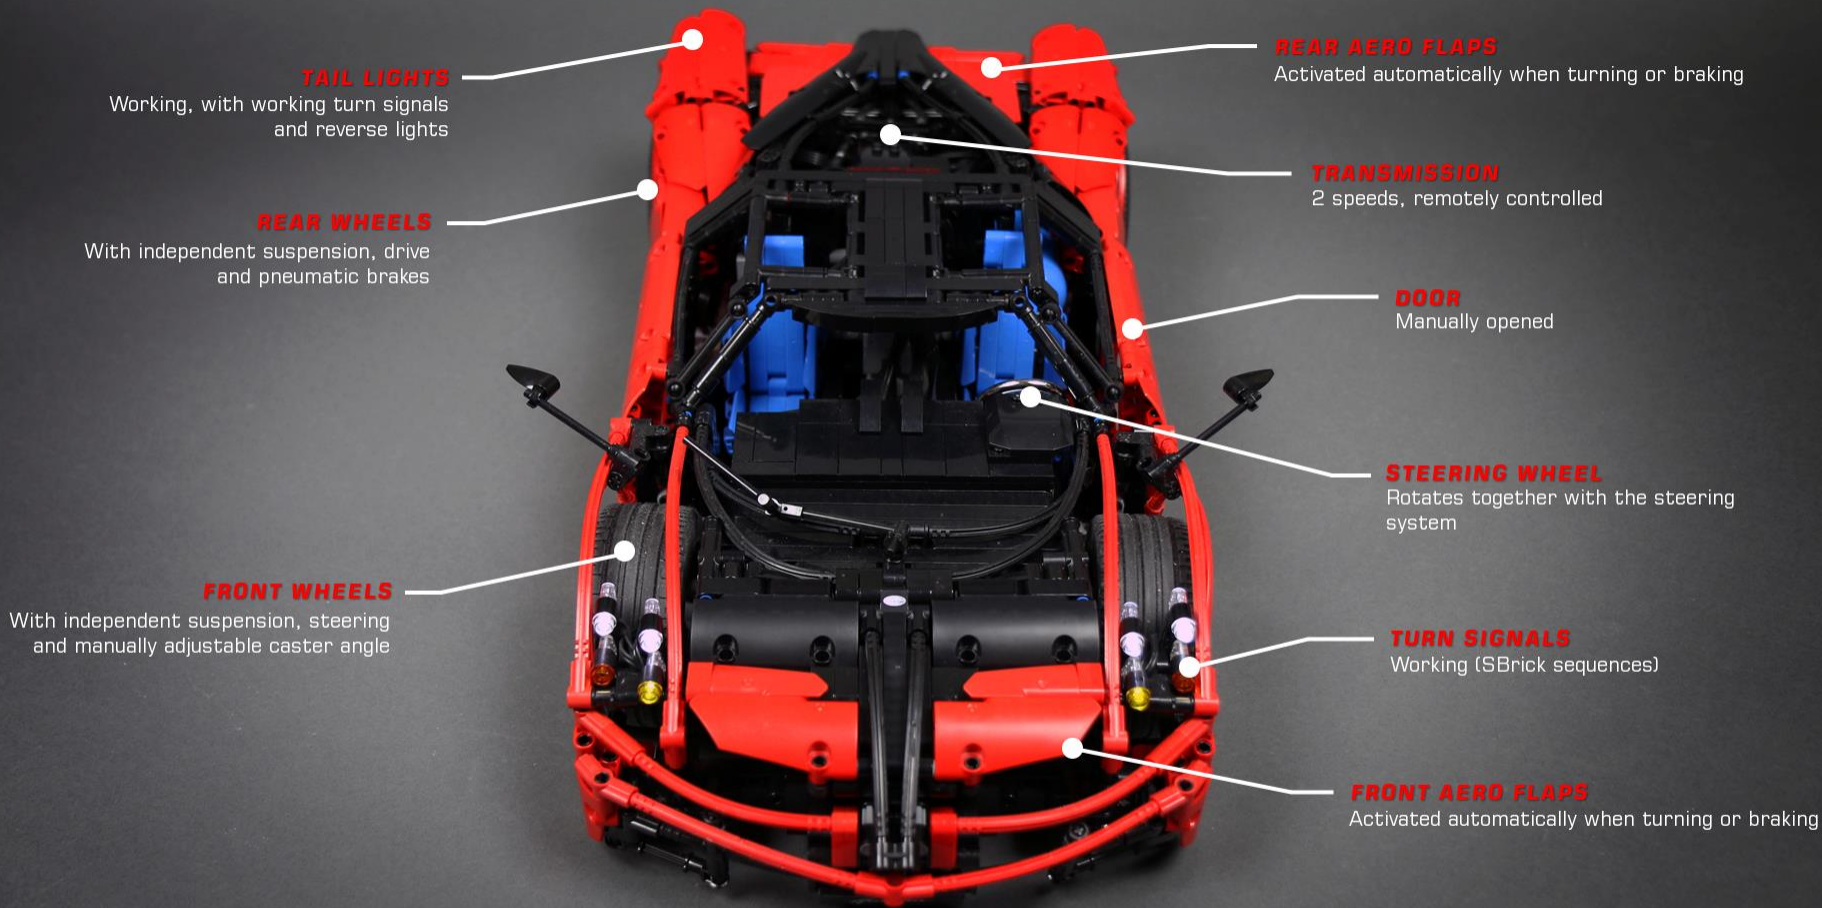

TAIL LIGHTS

Working, with working turn signals and reverse lights

REAR WHEELS

With independent suspension, drive and pneumatic brakes

FRONT WHEELS

With independent suspension, steering and manually adjustable caster angle

REAR AERO FLAPS

Activated automatically when turning or braking

TRANSMISSION

2 speeds, remotely controlled

DOOR

Manually opened

STEERING WHEEL

Rotates together with the steering system

TURN SIGNALS

Working (SBrick sequences)

FRONT AERO FLAPS

Activated automatically when turning or braking

Huayra