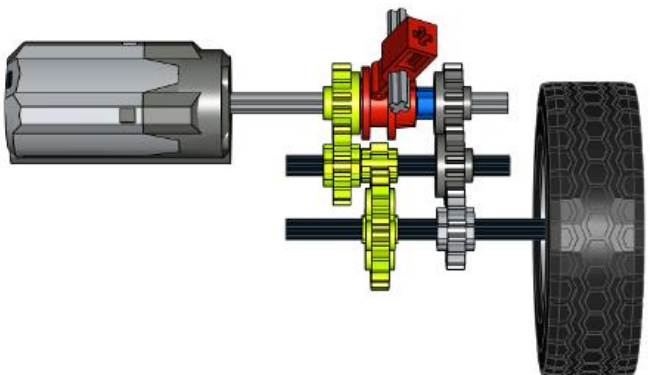

What I actually do

Chebyshev linkage

Peaucellier–Lipkin cell

Watt's linkage

Pantograph

Sarrus linkage

scissor linkage

Scotch yoke

Schmidt coupling

Geneva mechanism

Pulleys:

Gun tackle

Luff tackle

Threefold purchase

Power pulley system

$$m_a = (2 \times R) / (R - r)$$

$$(2 \times 2) / (2 - 1) = 4 / 1 = 4$$

Differential pulley system
(AKA Chinese windlass)

 **R8**

scaler.sariel.pl

PF IR RECEIVERS
Two, one V1 and one V2

ENGINE BAY COVER
Can be opened manually

V10 PISTON ENGINE
*Illuminated with Lifelites RGB LEDs,
connected bypassing the transmission
so it works on idle gear, too*