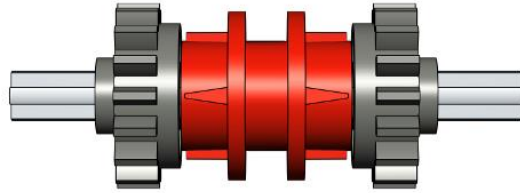

What I actually do

Chebyshev linkage

Peaucellier–Lipkin cell

Watt's linkage

Pantograph

Sarrus linkage

scissor linkage

Scotch yoke

Schmidt coupling

Geneva mechanism

Pulleys:

Gun tackle

Luff tackle

Threefold purchase

Power pulley system

$$m_a = (2 \times R) / (R - r)$$