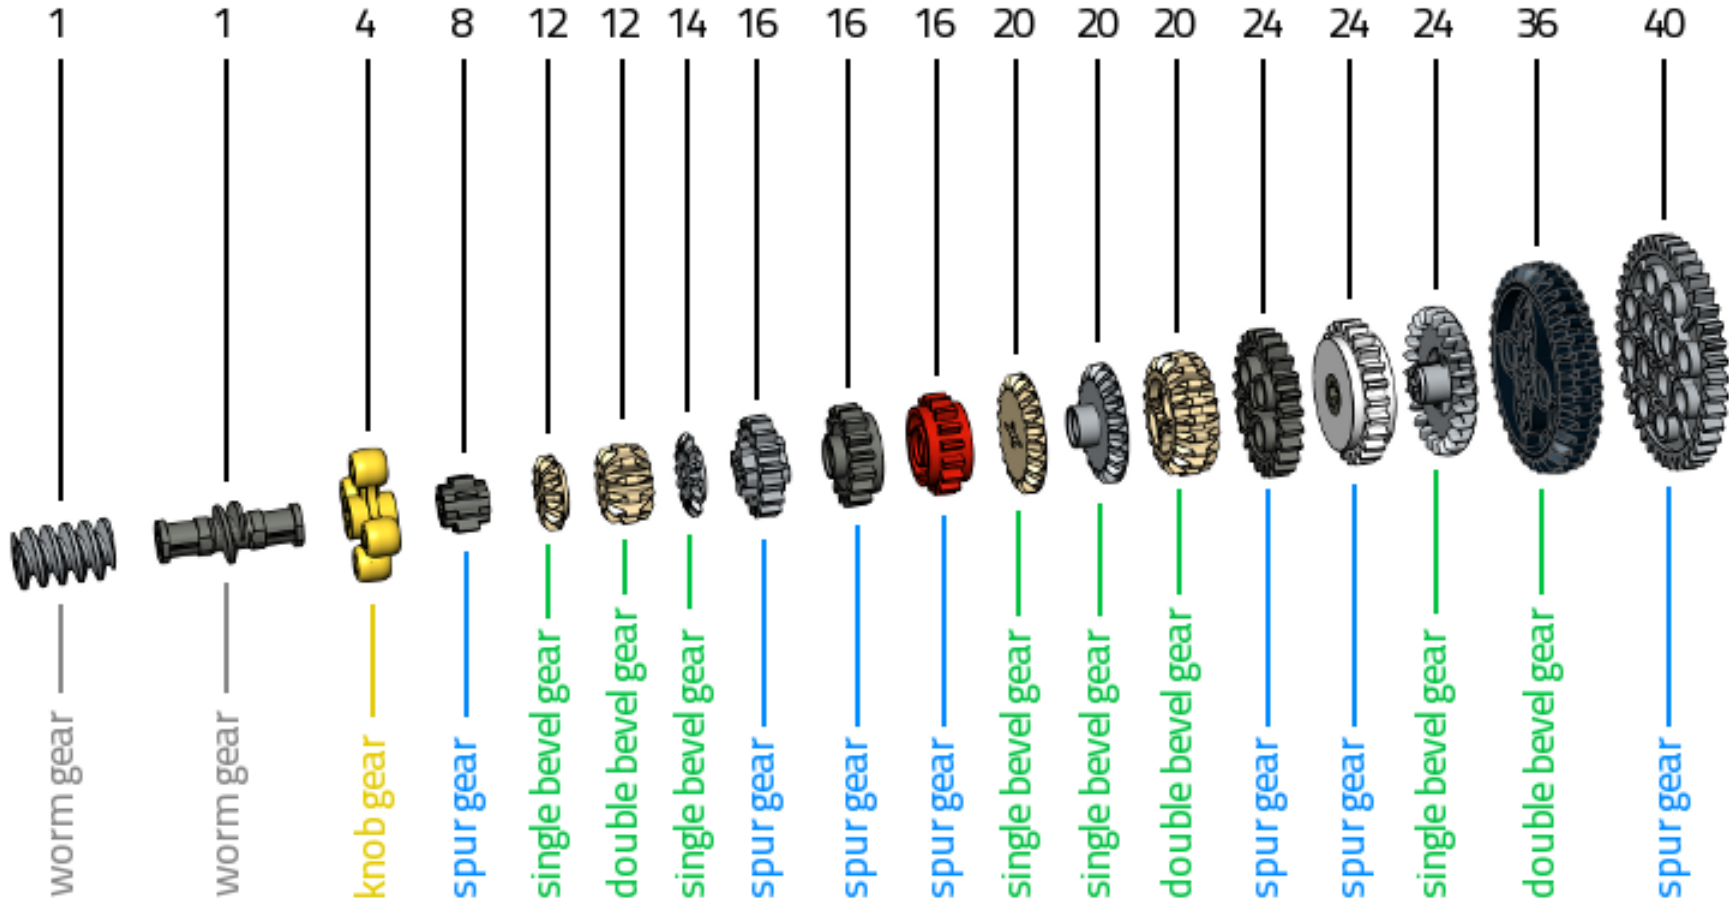

What I actually do

Chebyshev linkage

Peaucellier–Lipkin cell

Watt's linkage

Pantograph

Sarrus linkage

scissor linkage

Scotch yoke

Schmidt coupling

Geneva mechanism

Pulleys:

Gun tackle

Luff tackle

Threefold purchase

Power pulley system

$$m_a = (2 \times R) / (R - r)$$