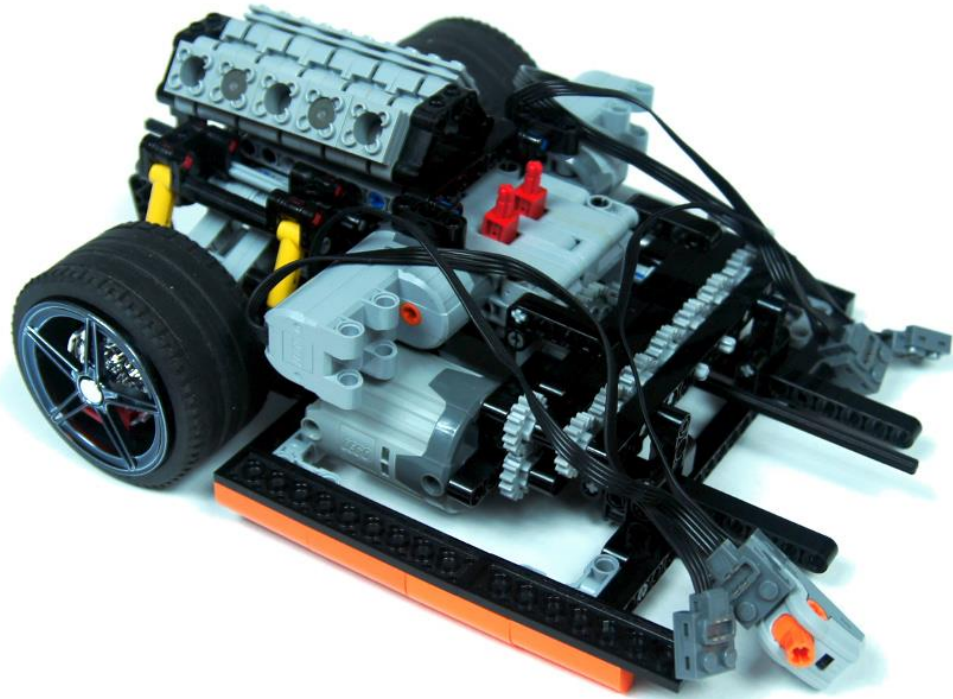

$$(2 \times 2) / (2 - 1) = 4 / 1 = 4$$

Differential pulley system
(AKA Chinese windlass)

 **R8**

scaler.sariel.pl

PF IR RECEIVERS
Two, one V1 and one V2

ENGINE BAY COVER
Can be opened manually

V10 PISTON ENGINE
*Illuminated with Lifelites RGB LEDs,
connected bypassing the transmission
so it works on idle gear, too*