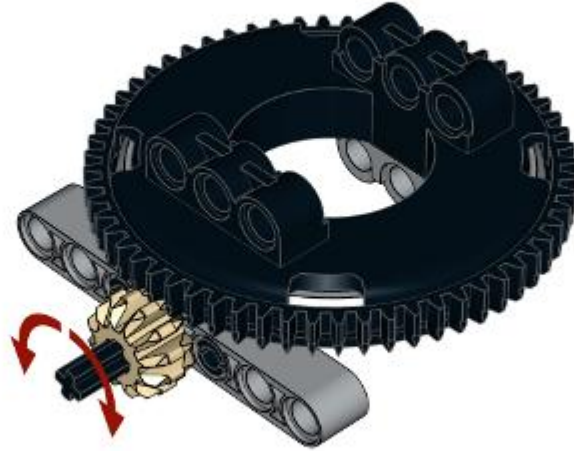

What I actually do

Chebyshev linkage

Peaucellier–Lipkin cell

Watt's linkage

Pantograph

Sarrus linkage

scissor linkage

Scotch yoke

Schmidt coupling

Geneva mechanism

Pulleys:

Gun tackle

Luff tackle

Threefold purchase

Power pulley system

$$m_a = (2 \times R) / (R - r)$$

$$(2 \times 2) / (2 - 1) = 4 / 1 = 4$$

Differential pulley system
(AKA Chinese windlass)

 **R8**

scaler.sariel.pl

PF IR RECEIVERS
Two, one V1 and one V2

ENGINE BAY COVER
Can be opened manually

V10 PISTON ENGINE
*Illuminated with Lifelites RGB LEDs,
connected bypassing the transmission
so it works on idle gear, too*