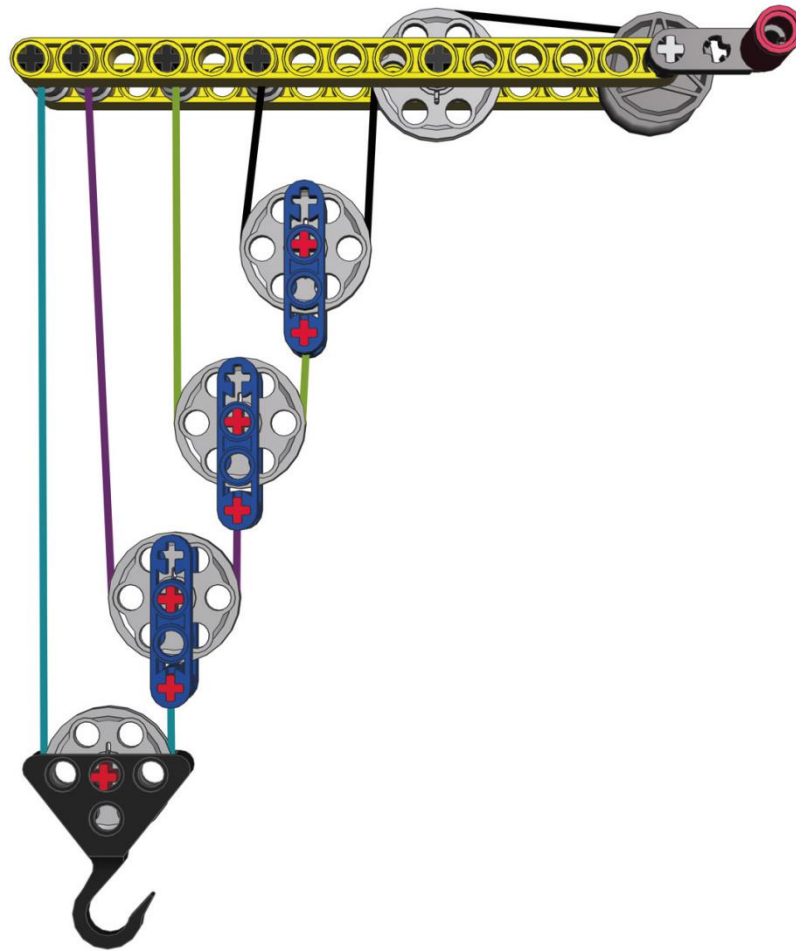

What I actually do

Chebyshev linkage

Peaucellier–Lipkin cell

Watt's linkage

Pantograph

Sarrus linkage

scissor linkage

Scotch yoke

Schmidt coupling

Geneva mechanism

Pulleys:

Gun tackle

Luff tackle

Threefold purchase

Power pulley system

$$m_a = (2 \times R) / (R - r)$$

$$(2 \times 2) / (2 - 1) = 4 / 1 = 4$$

Differential pulley system
(AKA Chinese windlass)

 **R8**

scaler.sariel.pl

PF IR RECEIVERS
Two, one V1 and one V2

ENGINE BAY COVER
Can be opened manually

V10 PISTON ENGINE
*Illuminated with Lifelites RGB LEDs,
connected bypassing the transmission
so it works on idle gear, too*

DISC BRAKE
*Fake, rotates together
with the wheel*

STEERING WHEEL
Rotated by a Micromotor

CUSTOM STICKER
Printed on transparent foil

HEADLIGHTS
With Lego LEDs

FRONT WHEEL
Suspended, driven and steered

Huayra