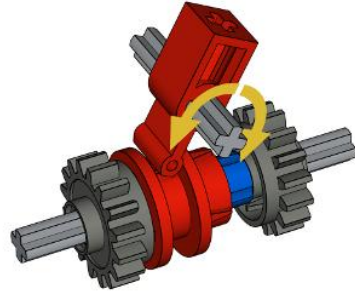

What I actually do

Chebyshev linkage

Peaucellier–Lipkin cell

Watt's linkage

Pantograph

Sarrus linkage

scissor linkage

Scotch yoke

Schmidt coupling

Geneva mechanism

Pulleys:

Gun tackle

Luff tackle

Threefold purchase

Power pulley system

$$m_a = (2 \times R) / (R - r)$$

$$(2 \times 2) / (2 - 1) = 4 / 1 = 4$$

Differential pulley system
(AKA Chinese windlass)

 **R8**

scaler.sariel.pl

PF IR RECEIVERS
Two, one V1 and one V2

ENGINE BAY COVER
Can be opened manually

V10 PISTON ENGINE
*Illuminated with Lifelites RGB LEDs,
connected bypassing the transmission
so it works on idle gear, too*