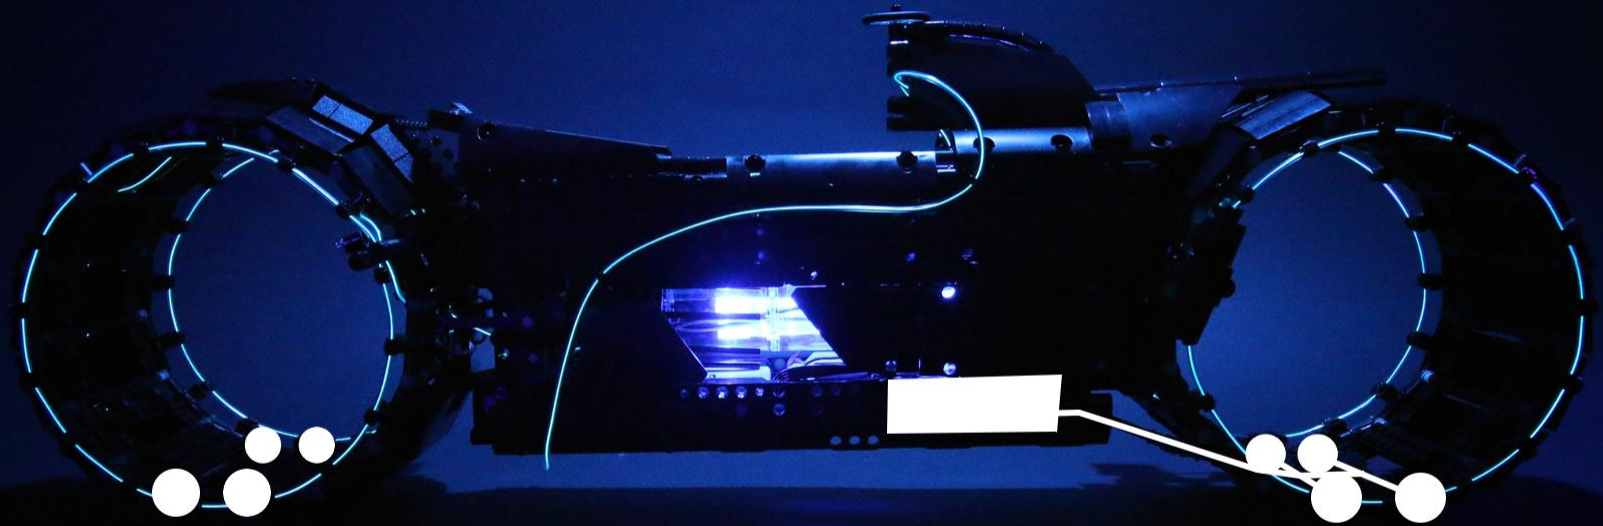

TRON

LIGHT CYCLE