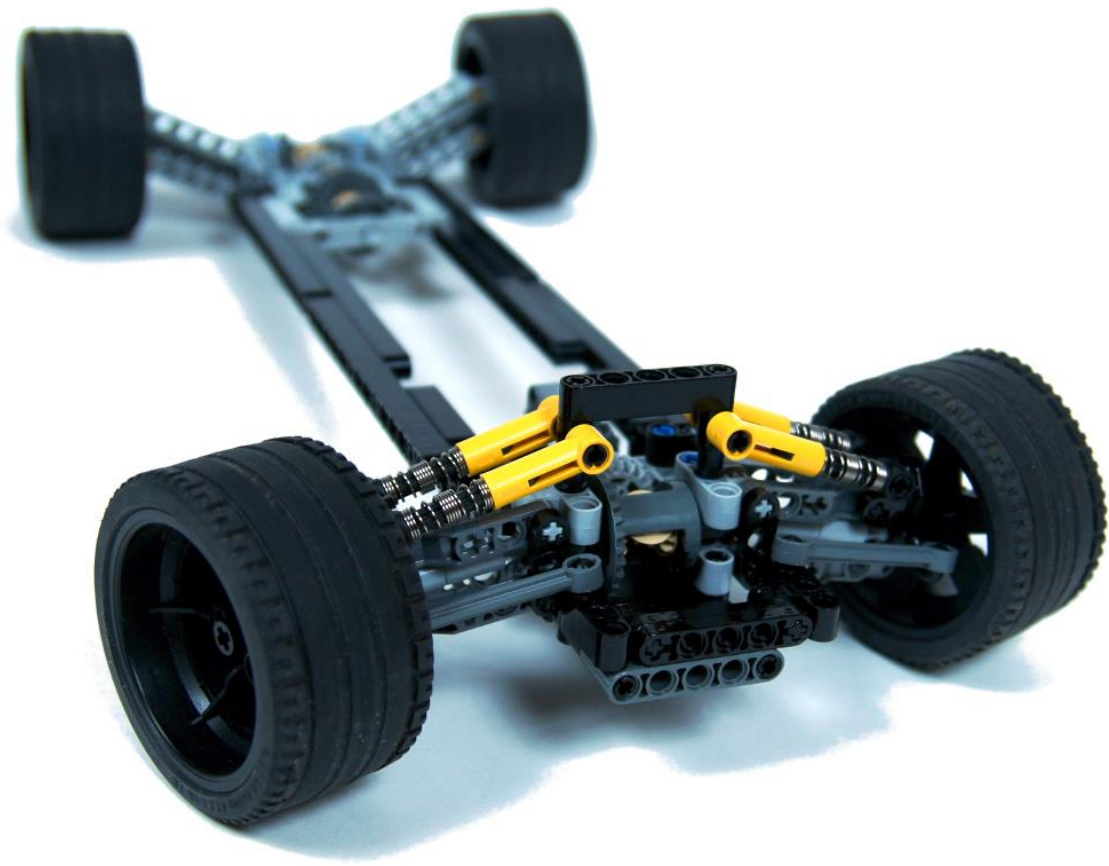

$$(2 \times 2) / (2 - 1) = 4 / 1 = 4$$

Differential pulley system
(AKA Chinese windlass)

 **R8**

scaler.sariel.pl

PF IR RECEIVERS
Two, one V1 and one V2

ENGINE BAY COVER
Can be opened manually

V10 PISTON ENGINE
*Illuminated with Lifelites RGB LEDs,
connected bypassing the transmission
so it works on idle gear, too*

REAR WING
*Retractable,
connected to the drivetrain*

TAIL LIGHTS
With Lego LEDs

REAR WHEEL
Suspended and driven

FUEL CAP
*Custom-chromed,
with semi-transparent custom foil sticker*

DOOR
*Opening assisted
by damped shock
absorber*