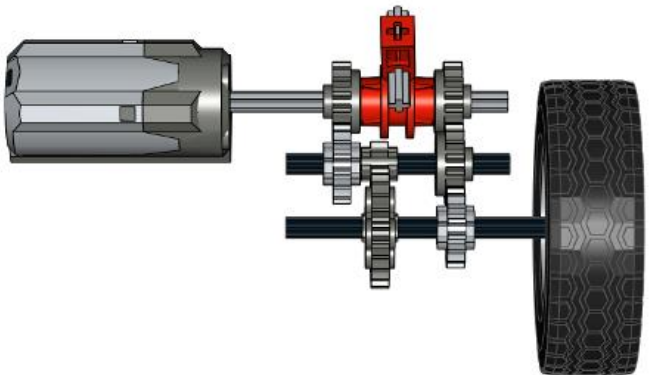

What I actually do

Chebyshev linkage

Peaucellier–Lipkin cell

Watt's linkage

Pantograph

Sarrus linkage

scissor linkage

Scotch yoke

Schmidt coupling

Geneva mechanism

Pulleys:

Gun tackle

Luff tackle

Threefold purchase

Power pulley system

$$m_a = (2 \times R) / (R - r)$$

$$(2 \times 2) / (2 - 1) = 4 / 1 = 4$$

Differential pulley system
(AKA Chinese windlass)

 **R8**

scaler.sariel.pl

PF IR RECEIVERS
Two, one V1 and one V2

ENGINE BAY COVER
Can be opened manually

V10 PISTON ENGINE
*Illuminated with Lifelites RGB LEDs,
connected bypassing the transmission
so it works on idle gear, too*