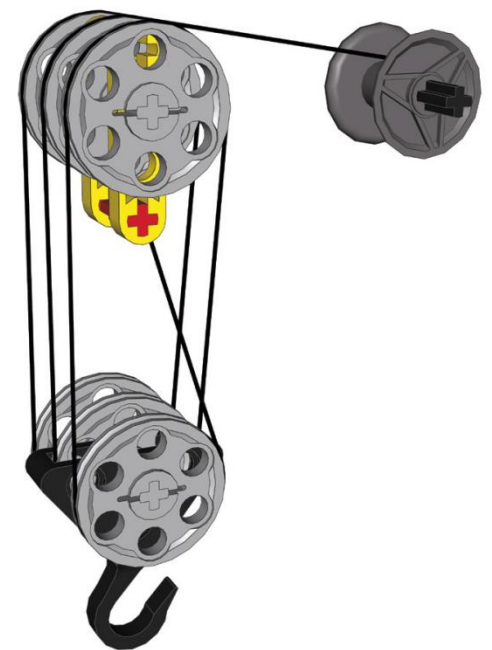

Schmidt coupling

Geneva mechanism

Pulleys:

Gun tackle

Luff tackle

Threefold purchase

Power pulley system

$$m_a = (2 \times R) / (R - r)$$

$$(2 \times 2) / (2 - 1) = 4 / 1 = 4$$

Differential pulley system
(AKA Chinese windlass)

 **R8**

scaler.sariel.pl

PF IR RECEIVERS
Two, one V1 and one V2

ENGINE BAY COVER
Can be opened manually

V10 PISTON ENGINE
*Illuminated with Lifelites RGB LEDs,
connected bypassing the transmission
so it works on idle gear, too*

REAR WING
*Retractable,
connected to the drivetrain*

TAIL LIGHTS
With Lego LEDs

REAR WHEEL
Suspended and driven

FUEL CAP
*Custom-chromed,
with semi-transparent custom foil sticker*

DOOR
*Opening assisted
by damped shock
absorber*

DISC BRAKE
*Fake, rotates together
with the wheel*

STEERING WHEEL
Rotated by a Micromotor

CUSTOM STICKER
Printed on transparent foil

HEADLIGHTS
With Lego LEDs

FRONT WHEEL
Suspended, driven and steered

Huayra