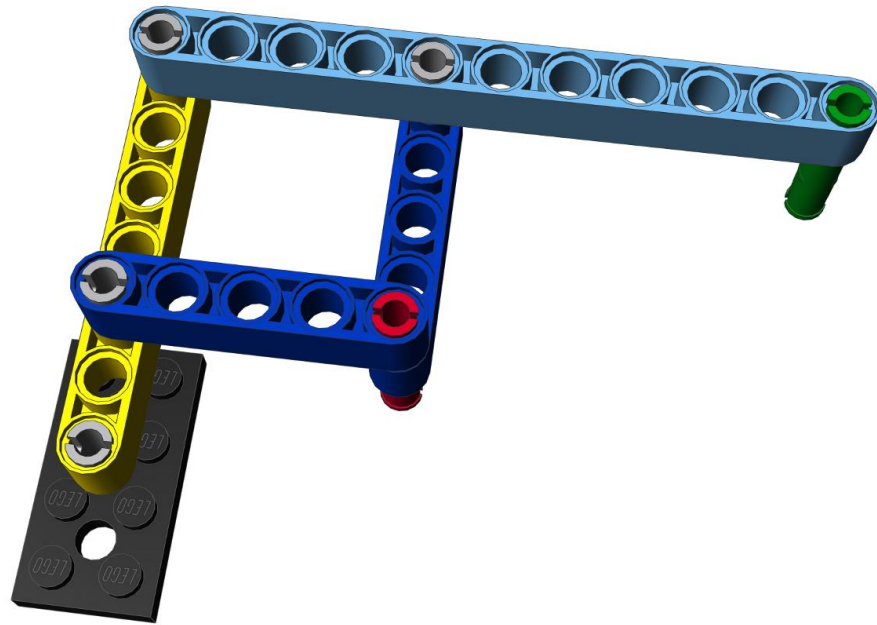

What I actually do

Chebyshev linkage

Peaucellier–Lipkin cell

Watt's linkage

Pantograph

Sarrus linkage

scissor linkage

Scotch yoke

Schmidt coupling

Geneva mechanism

Pulleys:

Gun tackle

Luff tackle

Threefold purchase

Power pulley system

$$m_a = (2 \times R) / (R - r)$$

$$(2 \times 2) / (2 - 1) = 4 / 1 = 4$$

Differential pulley system
(AKA Chinese windlass)

 **R8**

scaler.sariel.pl

PF IR RECEIVERS
Two, one V1 and one V2

ENGINE BAY COVER
Can be opened manually

V10 PISTON ENGINE
*Illuminated with Lifelites RGB LEDs,
connected bypassing the transmission
so it works on idle gear, too*