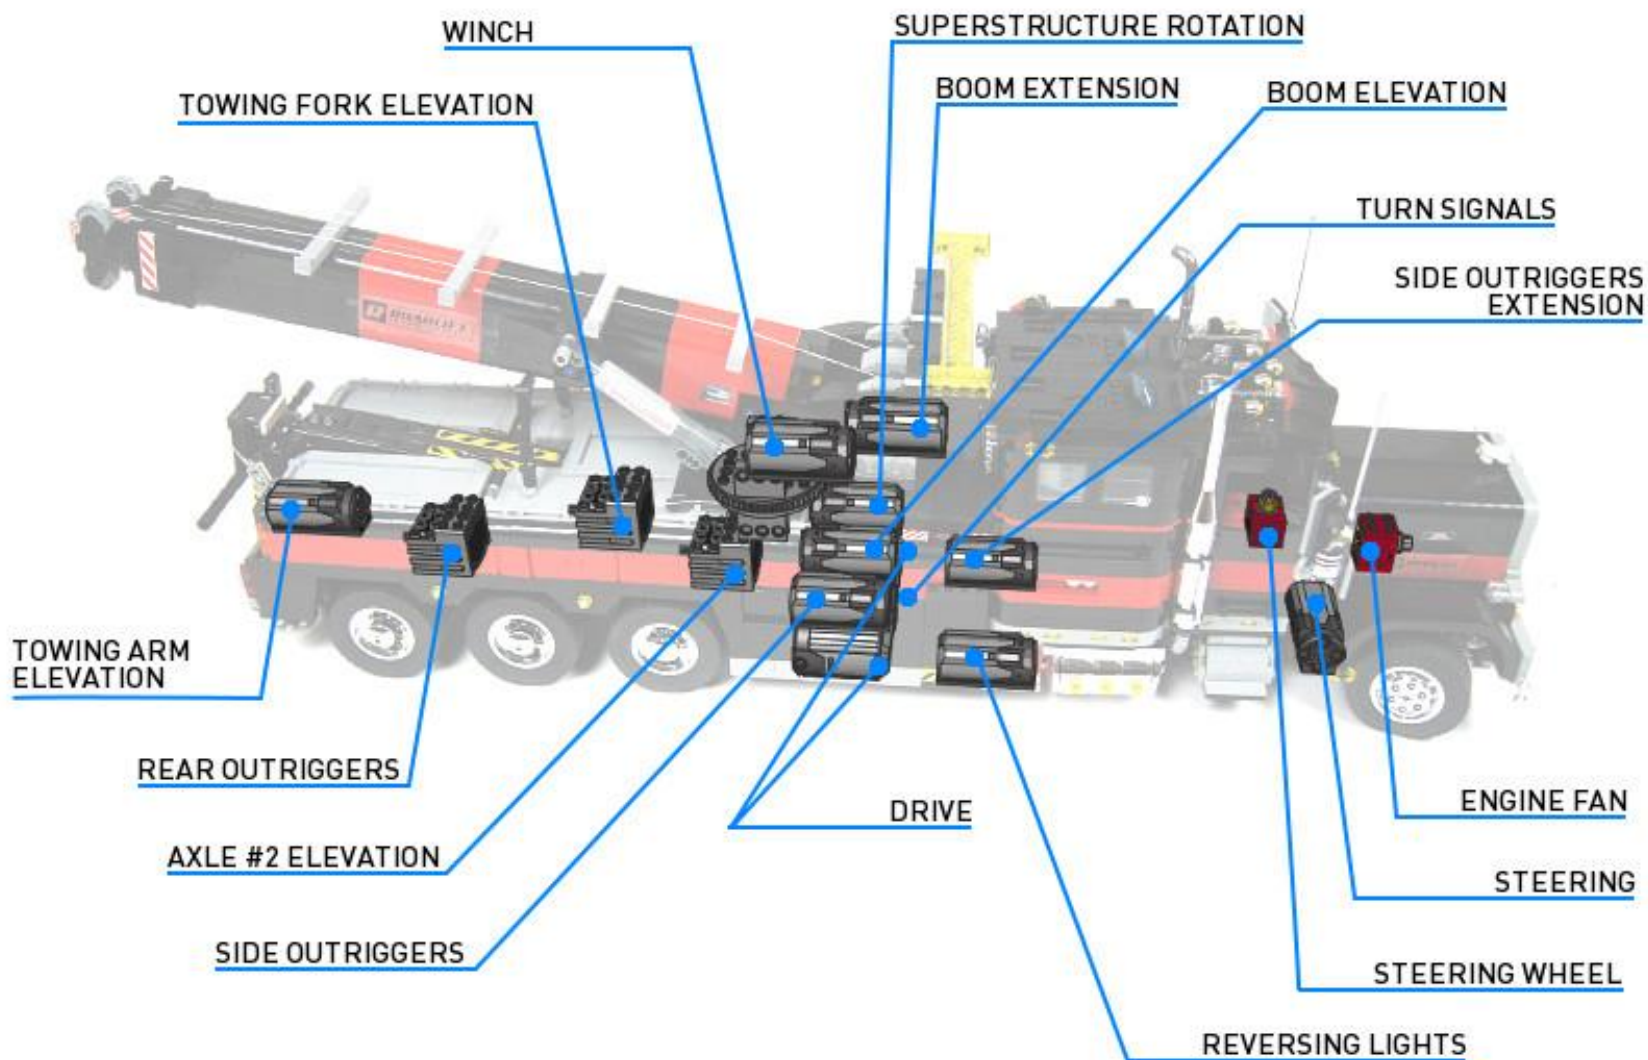

THE TURN SIGNALS ARE
CONNECTED TO IT

STEERING MOTOR

TOW TRUCK II

TOW TRUCK II

TOW TRUCK II

TOW TRUCK II

LONG *er* VEHICLE

LOST YOUR CAT?
TRY LOOKING UNDER MY TIRES

HUMMER

HUMMER

2010

2011

2014

TRON

LIGHT CYCLE

TRON