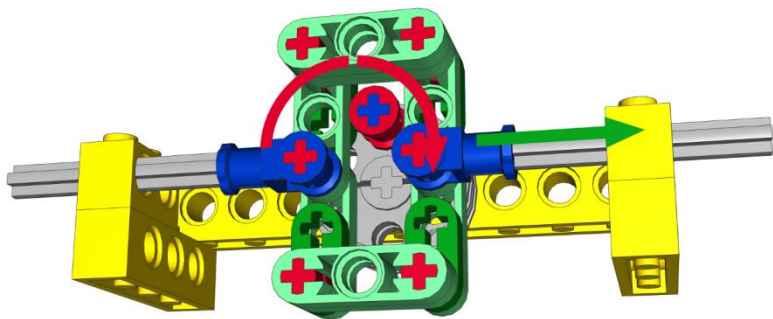

What I actually do

Chebyshev linkage

Peaucellier–Lipkin cell

Watt's linkage

Pantograph

Sarrus linkage

scissor linkage

Scotch yoke

Schmidt coupling

Geneva mechanism

Pulleys:

Gun tackle

Luff tackle

Threefold purchase

Power pulley system

$$m_a = (2 \times R) / (R - r)$$

$$(2 \times 2) / (2 - 1) = 4 / 1 = 4$$

Differential pulley system
(AKA Chinese windlass)

 **R8**

scaler.sariel.pl

PF IR RECEIVERS
Two, one V1 and one V2

ENGINE BAY COVER
Can be opened manually

V10 PISTON ENGINE
*Illuminated with Lifelites RGB LEDs,
connected bypassing the transmission
so it works on idle gear, too*