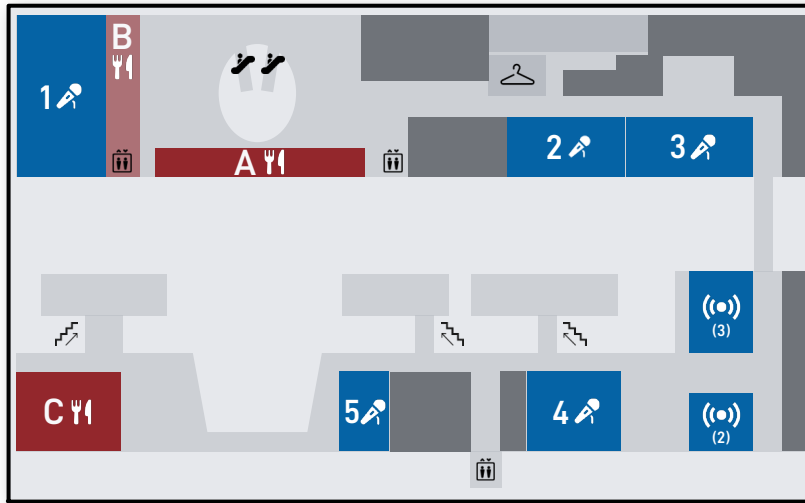

Big Techday 26 Motorworld Munich

Main Building
First Floor

Main Building
Ground Floor

Kesselhaus
Two floors

Conference Rooms & Streaming

- 1 - Dampfdom
- 2 - Stellwerk (Stream to: VAICO RACING BOX)
- 3 - Rollprüfstand (Stream to: Poldi)
- 4 - Strietzel
- 5 - Röhr/Geistdörfer
- 6 - Kleine Lokhalle
- 7 - Kohlebunker I
- 8 - Kohlebunker II

Catering

- A - Rotunde
- B - Dampfdom Gallery (Second Floor)
- C - Highline
- D - Food Trucks
- E - Motorworld Inn
- F - BACiO della MAMMA
- G - Outdoor: Waggon & Kleine Lokhalle
- H - Kesselhaus (Ground Floor & First Floor)

Exhibits

- Showcases: Main Building
- Gaming Area: Kesselhaus
- Museum: Kohlebunker

- Registration
- ☀ Fireworks Viewing Area

#tngbtd
www.bigtechday.com

Lilienthalallee

Kohlebunker

Am Ausbesserungswerk