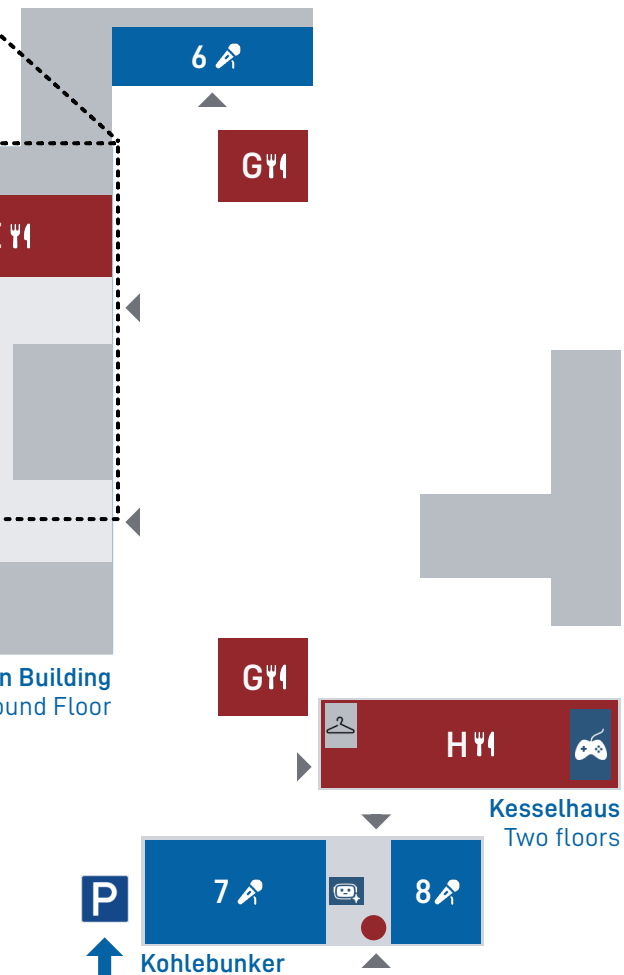

Big Techday 26 Motorworld Munich

Main Building
First Floor

Main Building
Ground Floor

Kesselhaus
Two floors

Conference Rooms & Streaming

- 1 - Dampfdom
- 2 - Stellwerk (Stream to: VAICO RACING BOX)
- 3 - Rollprüfstand (Stream to: Poldi)
- 4 - Strietzel
- 5 - Röhr/Geistdörfer
- 6 - Kleine Lokhalle
- 7 - Kohlebunker I
- 8 - Kohlebunker II

Catering

- A - Rotunde
- B - Dampfdom Gallery (Second Floor)
- C - Highline
- D - Food Trucks
- E - Motorworld Inn
- F - BACiO della MAMMA
- G - Outdoor: Waggon & Kleine Lokhalle
- H - Kesselhaus (Ground Floor & First Floor)

Exhibits

- Showcases: Main Building
- Gaming Area: Kesselhaus
- Museum: Kohlebunker

- Registration
- ☀ Fireworks Viewing Area

#tngbtd
www.bigtechday.com

Lilienthalallee

Kohlebunker

Am Ausbesserungswerk