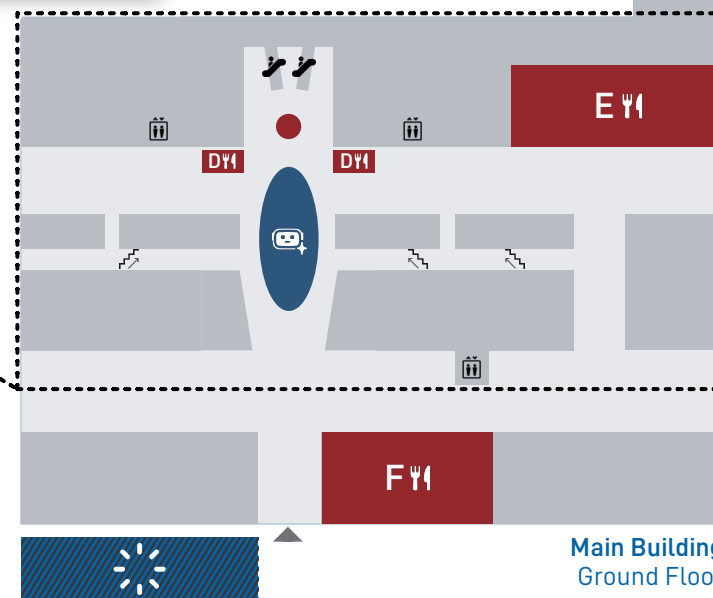

Big Techday 26 Motorworld Munich

Main Building
First Floor

Main Building
Ground Floor

Kesselhaus
Two floors

Conference Rooms & Streaming

- 1 - Dampfdom
- 2 - Stellwerk (Stream to: VAICO RACING BOX)
- 3 - Rollprüfstand (Stream to: Poldi)
- 4 - Strietzel
- 5 - Röhr/Geistdörfer
- 6 - Kleine Lokhalle
- 7 - Kohlebunker I
- 8 - Kohlebunker II

Catering

- A - Rotunde
- B - Dampfdom Gallery (Second Floor)
- C - Highline
- D - Food Trucks
- E - Motorworld Inn
- F - BACiO della MAMMA
- G - Outdoor: Waggon & Kleine Lokhalle
- H - Kesselhaus (Ground Floor & First Floor)

Exhibits

- Showcases: Main Building
- Gaming Area: Kesselhaus
- Museum: Kohlebunker

- Registration
- ☀ Fireworks Viewing Area

#tngbtd
www.bigtechday.com

Lilienthalallee

Kohlebunker

Am Ausbesserungswerk