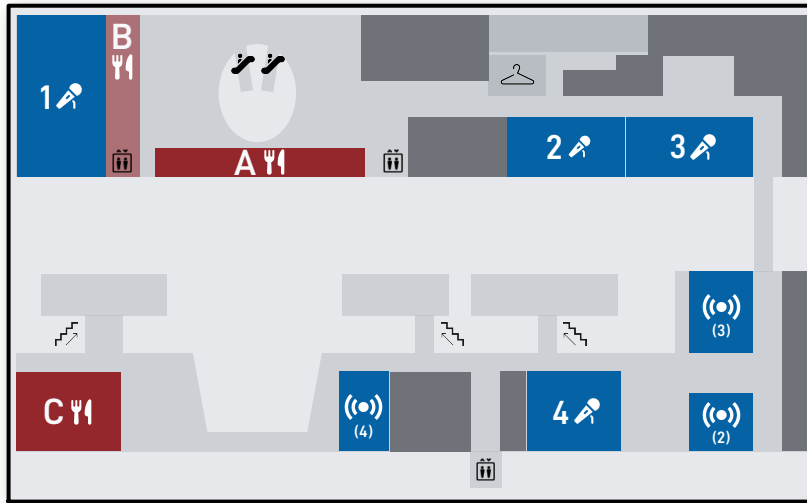

Big Techday 26
Motorworld Munich

Main Building
First Floor

Lilienthalallee

Conference Rooms & Streaming

- 1 - Dampfdom
- 2 - Stellwerk (Stream to: VAICO RACING BOX)
- 3 - Rollprüfstand (Stream to: Poldi)
- 4 - Strietzel (Stream to: Röhr/Geistdörfer)
- 5 - Kleine Lokhalle
- 6 - Kohlebunker I
- 7 - Kohlebunker II

Catering

- A - Rotunde
- B - Dampfdom Gallery (Second Floor)
- C - Highline
- D - Motorworld Inn
- E - BACiO della MAMMA
- F - Outdoor: Waggon & Kleine Lokhalle
- G - Kesselhaus (Ground Floor & First Floor)

Exhibits

- Showcases: Main Building
- Gaming Area: Kesselhaus

● Registration

☀ Fireworks Viewing Area

#tngbtd
www.bigtechday.com

Kohlebunker

Am Ausbesserungswerk