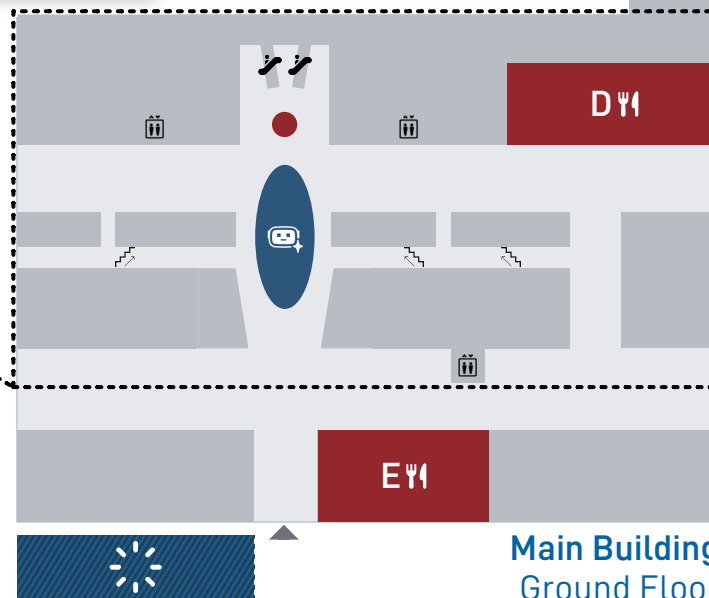

Big Techday 26
Motorworld Munich

Main Building
First Floor

Lilienthalallee

Conference Rooms & Streaming

- 1 - Dampfdom
- 2 - Stellwerk (Stream to: VAICO RACING BOX)
- 3 - Rollprüfstand (Stream to: Poldi)
- 4 - Strietzel (Stream to: Röhr/Geistdörfer)
- 5 - Kleine Lokhalle
- 6 - Kohlebunker I
- 7 - Kohlebunker II

Catering

- A - Rotunde
- B - Dampfdom Gallery (Second Floor)
- C - Highline
- D - Motorworld Inn
- E - BACiO della MAMMA
- F - Outdoor: Waggon & Kleine Lokhalle
- G - Kesselhaus (Ground Floor & First Floor)

Exhibits

- Showcases: Main Building
- Gaming Area: Kesselhaus

● Registration

☀ Fireworks Viewing Area

#tngbtd
www.bigtechday.com

Kohlebunker

Am Ausbesserungswerk