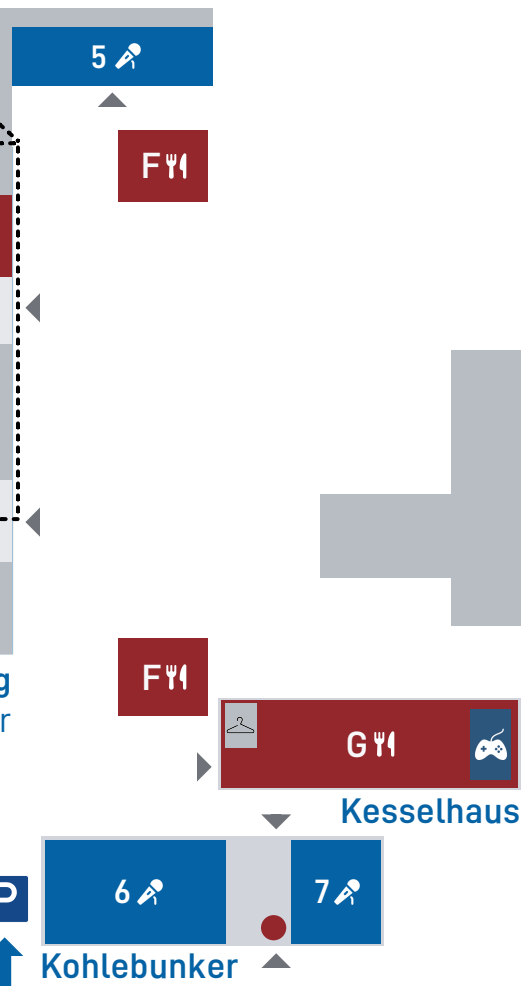

Big Techday 26
Motorworld Munich

Main Building
First Floor

Lilienthalallee

Conference Rooms & Streaming

- 1 - Dampfdom
- 2 - Stellwerk (Stream to: VAICO RACING BOX)
- 3 - Rollprüfstand (Stream to: Poldi)
- 4 - Strietzel (Stream to: Röhr/Geistdörfer)
- 5 - Kleine Lokhalle
- 6 - Kohlebunker I
- 7 - Kohlebunker II

Catering

- A - Rotunde
- B - Dampfdom Gallery (Second Floor)
- C - Highline
- D - Motorworld Inn
- E - BACiO della MAMMA
- F - Outdoor: Waggon & Kleine Lokhalle
- G - Kesselhaus (Ground Floor & First Floor)

Exhibits

- Showcases: Main Building
- Gaming Area: Kesselhaus

● Registration

☀ Fireworks Viewing Area

#tngbtd
www.bigtechday.com

Kohlebunker

Am Ausbesserungswerk