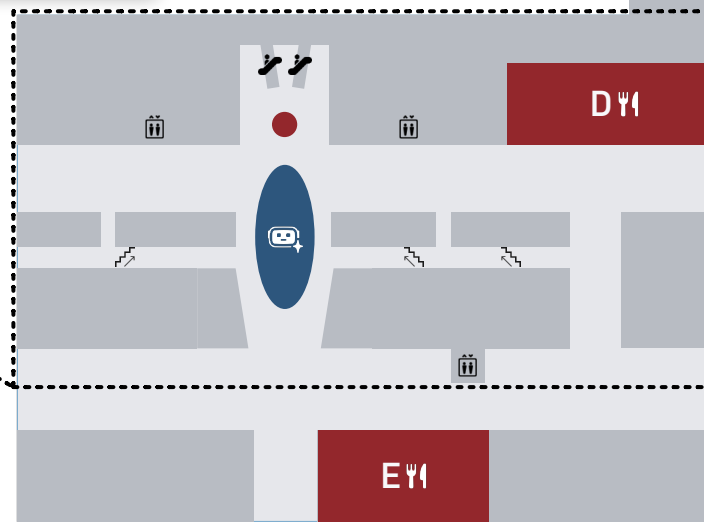

Big Techday 26
Motorworld Munich

Main Building
First Floor

Main Building
Ground Floor

P

Kohlebunker

Kesselhaus

Lilienthalallee

← P

Am Ausbesserungswerk

U →

Conference Rooms & Streaming 🎤 📺

- 1 - Dampfdom
- 2 - Stellwerk (Stream to: VAICO RACING BOX)
- 3 - Rollprüfstand (Stream to: Poldi)
- 4 - Strietzel (Stream to: Röhr/Geistdörfer)
- 5 - Kleine Lokhalle
- 6 - Kohlebunker I
- 7 - Kohlebunker II

Catering 🍴

- A - Rotunde
- B - Dampfdom Gallery (Second Floor)
- C - Highline
- D - Motorworld Inn
- E - BACiO della MAMMA
- F - Outdoor: Waggon & Kleine Lokhalle
- G - Kesselhaus (Ground Floor & First Floor)

Exhibits 🗣️ 🎮

- Showcases: Main Building
- Museum: Kohlebunker
- Gaming Area: Kesselhaus

● Registration

#tngbtd
www.bigtechday.com