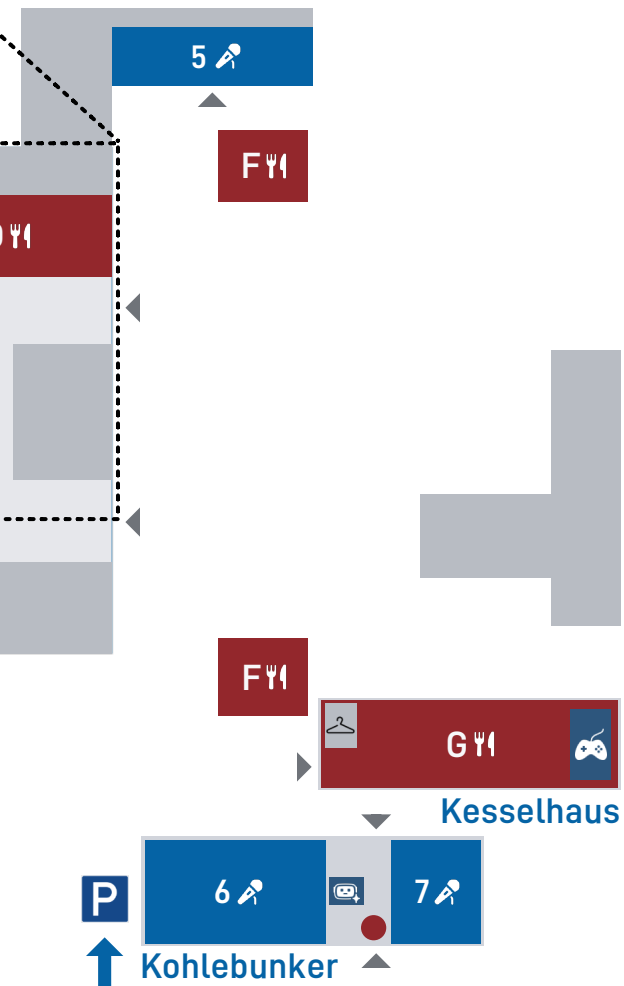

Big Techday 26
Motorworld Munich

Main Building
First Floor

Main Building
Ground Floor

P

Kohlebunker

Kesselhaus

Lilienthalallee

← P

Am Ausbesserungswerk

U →

Conference Rooms & Streaming 🎤 📺

- 1 - Dampfdom
- 2 - Stellwerk (Stream to: VAICO RACING BOX)
- 3 - Rollprüfstand (Stream to: Poldi)
- 4 - Strietzel (Stream to: Röhr/Geistdörfer)
- 5 - Kleine Lokhalle
- 6 - Kohlebunker I
- 7 - Kohlebunker II

Catering 🍴

- A - Rotunde
- B - Dampfdom Gallery (Second Floor)
- C - Highline
- D - Motorworld Inn
- E - BACiO della MAMMA
- F - Outdoor: Waggon & Kleine Lokhalle
- G - Kesselhaus (Ground Floor & First Floor)

Exhibits 🗣️ 🎮

- Showcases: Main Building
- Museum: Kohlebunker
- Gaming Area: Kesselhaus

● Registration

#tngbtd
www.bigtechday.com