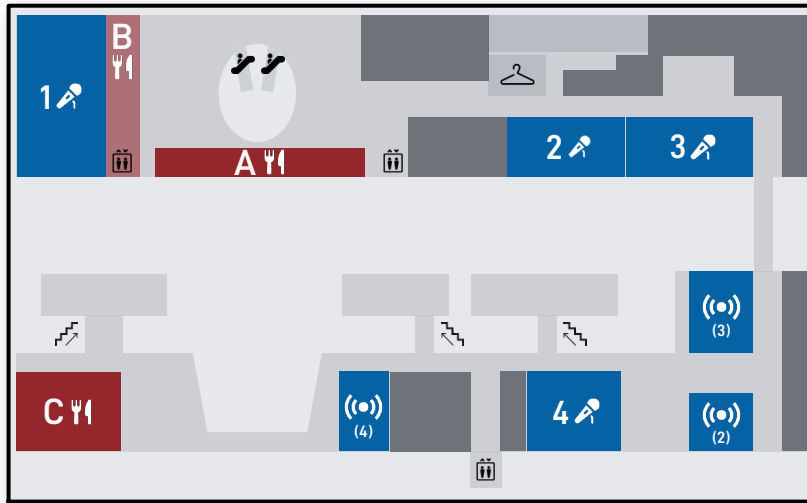

Big Techday 26
Motorworld Munich

Main Building
First Floor

Main Building
Ground Floor

P

Kohlebunker

Kesselhaus

Lilienthalallee

← P

Am Ausbesserungswerk

U →

Conference Rooms & Streaming 🎤 📺

- 1 - Dampfdom
- 2 - Stellwerk (Stream to: VAICO RACING BOX)
- 3 - Rollprüfstand (Stream to: Poldi)
- 4 - Strietzel (Stream to: Röhr/Geistdörfer)
- 5 - Kleine Lokhalle
- 6 - Kohlebunker I
- 7 - Kohlebunker II

Catering 🍴

- A - Rotunde
- B - Dampfdom Gallery (Second Floor)
- C - Highline
- D - Motorworld Inn
- E - BACiO della MAMMA
- F - Outdoor: Waggon & Kleine Lokhalle
- G - Kesselhaus (Ground Floor & First Floor)

Exhibits 🗣️ 🎮

- Showcases: Main Building
- Museum: Kohlebunker
- Gaming Area: Kesselhaus

● Registration

#tngbtd
www.bigtechday.com