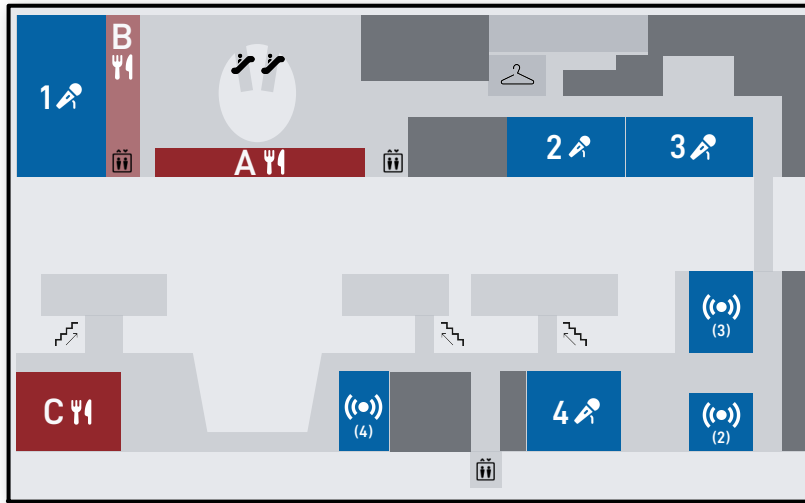

Big Techday 26
Motorworld Munich

Main Building
First Floor

Main Building
Ground Floor

Lilienthalallee

Conference Rooms & Streaming

- 1 - Dampfdom
- 2 - Stellwerk (Stream to: VAICO RACING BOX)
- 3 - Rollprüfstand (Stream to: Poldi)
- 4 - Strietzel (Stream to: Röhr/Geistdörfer)
- 5 - Kleine Lokhalle
- 6 - Kohlebunker I
- 7 - Kohlebunker II

Catering

- A - Rotunde
- B - Dampfdom Gallery (Second Floor)
- C - Highline
- D - Motorworld Inn
- E - BACiO della MAMMA
- F - Outdoor: Waggon & Kleine Lokhalle
- G - Kesselhaus (Ground Floor & First Floor)

Exhibits

- Showcases: Main Building
- Gaming Area: Kesselhaus

● Registration

#tngbtd
www.bigtechday.com

Kohlebunker

Am Ausbesserungswerk