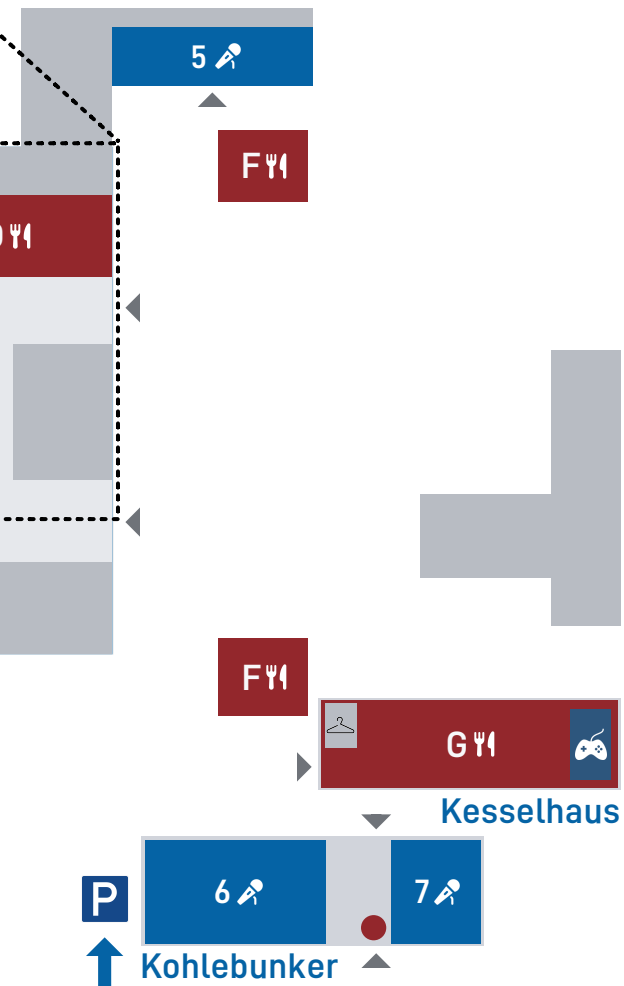

Big Techday 26
Motorworld Munich

Main Building
First Floor

Main Building
Ground Floor

Lilienthalallee

Conference Rooms & Streaming

- 1 - Dampfdom
- 2 - Stellwerk (Stream to: VAICO RACING BOX)
- 3 - Rollprüfstand (Stream to: Poldi)
- 4 - Strietzel (Stream to: Röhr/Geistdörfer)
- 5 - Kleine Lokhalle
- 6 - Kohlebunker I
- 7 - Kohlebunker II

Catering

- A - Rotunde
- B - Dampfdom Gallery (Second Floor)
- C - Highline
- D - Motorworld Inn
- E - BACiO della MAMMA
- F - Outdoor: Waggon & Kleine Lokhalle
- G - Kesselhaus (Ground Floor & First Floor)

Exhibits

- Showcases: Main Building
- Gaming Area: Kesselhaus

● Registration

#tngbtd
www.bigtechday.com

Kohlebunker

Am Ausbesserungswerk