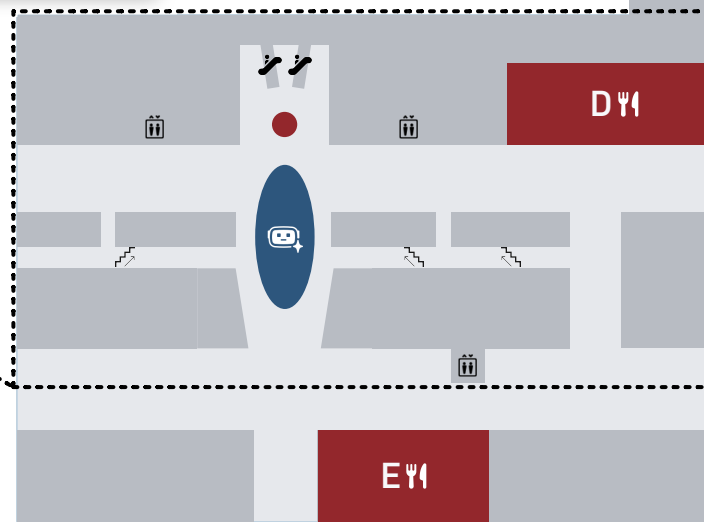

Big Techday 26
Motorworld Munich

Main Building
First Floor

Main Building
Ground Floor

Lilienthalallee

Conference Rooms & Streaming

- 1 - Dampfdom
- 2 - Stellwerk (Stream to: VAICO RACING BOX)
- 3 - Rollprüfstand (Stream to: Poldi)
- 4 - Strietzel (Stream to: Röhr/Geistdörfer)
- 5 - Kleine Lokhalle
- 6 - Kohlebunker I
- 7 - Kohlebunker II

Catering

- A - Rotunde
- B - Dampfdom Gallery (Second Floor)
- C - Highline
- D - Motorworld Inn
- E - BACiO della MAMMA
- F - Outdoor: Waggon & Kleine Lokhalle
- G - Kesselhaus (Ground Floor & First Floor)

Exhibits

- Showcases: Main Building
- Gaming Area: Kesselhaus

● Registration

#tngbtd
www.bigtechday.com

Kohlebunker

Am Ausbesserungswerk