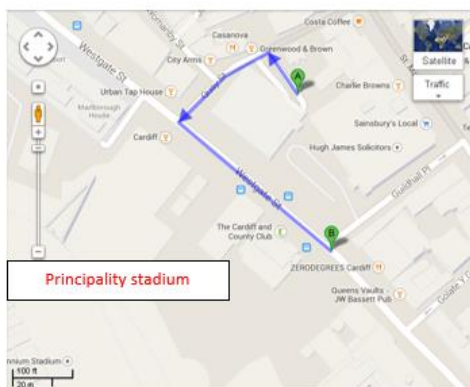

Getting to our Cardiff Join in Live event

Our Cardiff Join in Live event is being held in the Principality Stadium's Presidents Lounge. The Presidents Lounge is based on level 5 in the hospitality section of the stadium; to access it, you'll need to enter through **Gate 3** (on Westgate Street). There are large rugby posts at the bottom of the gate, so you can't miss it!

Stewards will be there to meet you at the top of the gate and will be able to guide you to the lounge from there.

Arriving by car

The closest car park is **NCP Westgate Street (CF10 1DZ)**, which is directly opposite Gate 3. Please see below for walking directions to the gate from the car park:

NCP, Westgate Street to Gate 3

1. Head **south** toward **Quay St**
2. Turn left onto **Quay St**
3. Continue onto **Westgate St**
3. Proceed left until you reach **NCP car park** on the right
4. Look right you have reached the **Principality stadium**
5. **Go under the large rugby posts**
6. Proceed up the ramp to **Gate 3** where you will see stewards

Arriving by train

Cardiff Central Train Station to Gate 3

1. Head **northeast** on **Central Square**
2. Turn right towards **Great Western Ln**
3. Turn right towards **Great Western Ln**
4. Turn left towards **Great Western Ln**
5. Turn left towards **Great Western Ln**
6. Turn left onto **Westgate St**
7. Proceed until you reach **NCP car park** on the right
8. Look left you have reached the **Principality Stadium**
9. **Go under the large rugby posts**
10. Proceed up the ramp to **Gate 3** where you will see stewards