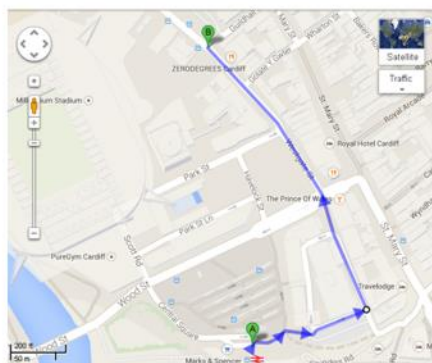

Getting to our Cardiff Join in Live event

Our Cardiff Join in Live event is being held in the Principality Stadium's Presidents Lounge. The Presidents Lounge is based on level 5 in the hospitality section of the stadium; to access it, you'll need to enter through **Gate 3** (on Westgate Street). There are large rugby posts at the bottom of the gate, so you can't miss it!

Stewards will be there to meet you at the top of the gate and will be able to guide you to the lounge from there.

Arriving by car

The closest car park is **NCP Westgate Street (CF10 1DZ)**, which is directly opposite Gate 3. Please see below for walking directions to the gate from the car park:

NCP, Westgate Street to Gate 3

1. Head **south** toward **Quay St**
2. Turn left onto **Quay St**
3. Continue onto **Westgate St**
3. Proceed left until you reach **NCP car park** on the right
4. Look right you have reached the **Principality stadium**
5. **Go under the large rugby posts**
6. Proceed up the ramp to **Gate 3** where you will see stewards

Arriving by train

Cardiff Central Train Station to Gate 3

1. Head **northeast** on **Central Square**
2. Turn right towards **Great Western Ln**
3. Turn right towards **Great Western Ln**
4. Turn left towards **Great Western Ln**
5. Turn left towards **Great Western Ln**
6. Turn left onto **Westgate St**
7. Proceed until you reach **NCP car park** on the right
8. Look left you have reached the **Principality Stadium**
9. **Go under the large rugby posts**
10. Proceed up the ramp to **Gate 3** where you will see stewards